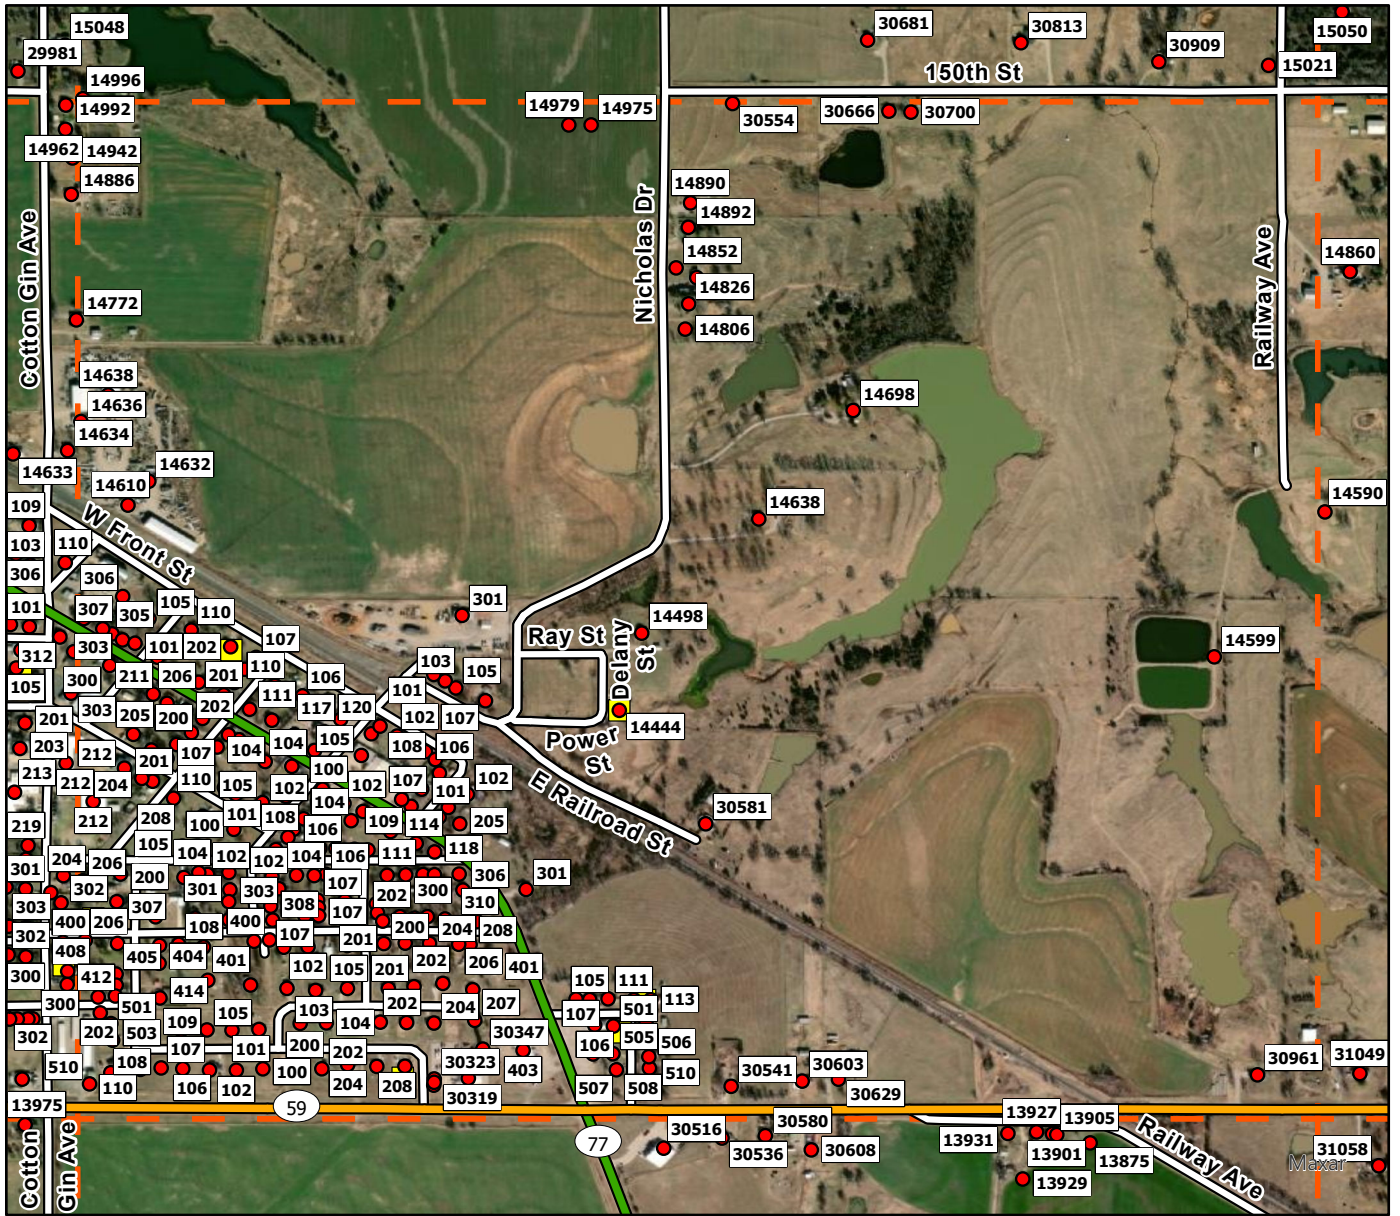

C6

Legend

- Address Point
- Storm Shelters
- Wayne FD
- Wayne Grid