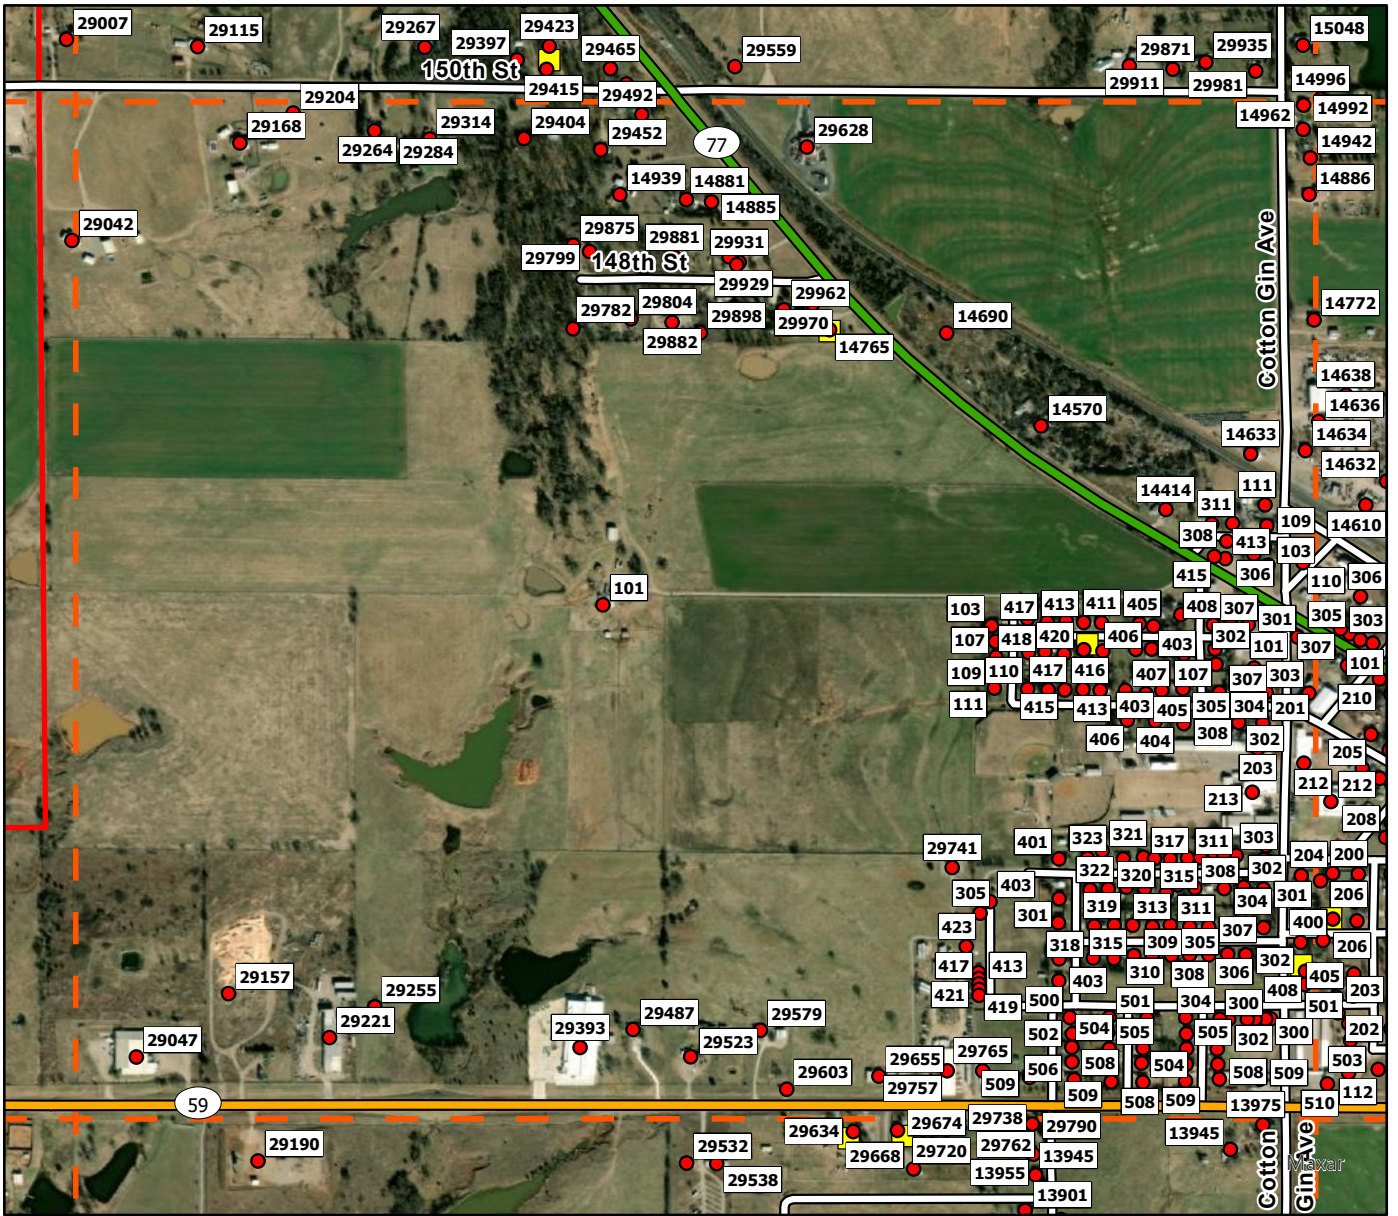

C5

Legend

- Address Point
- Storm Shelters
- Wayne FD
- Wayne Grid