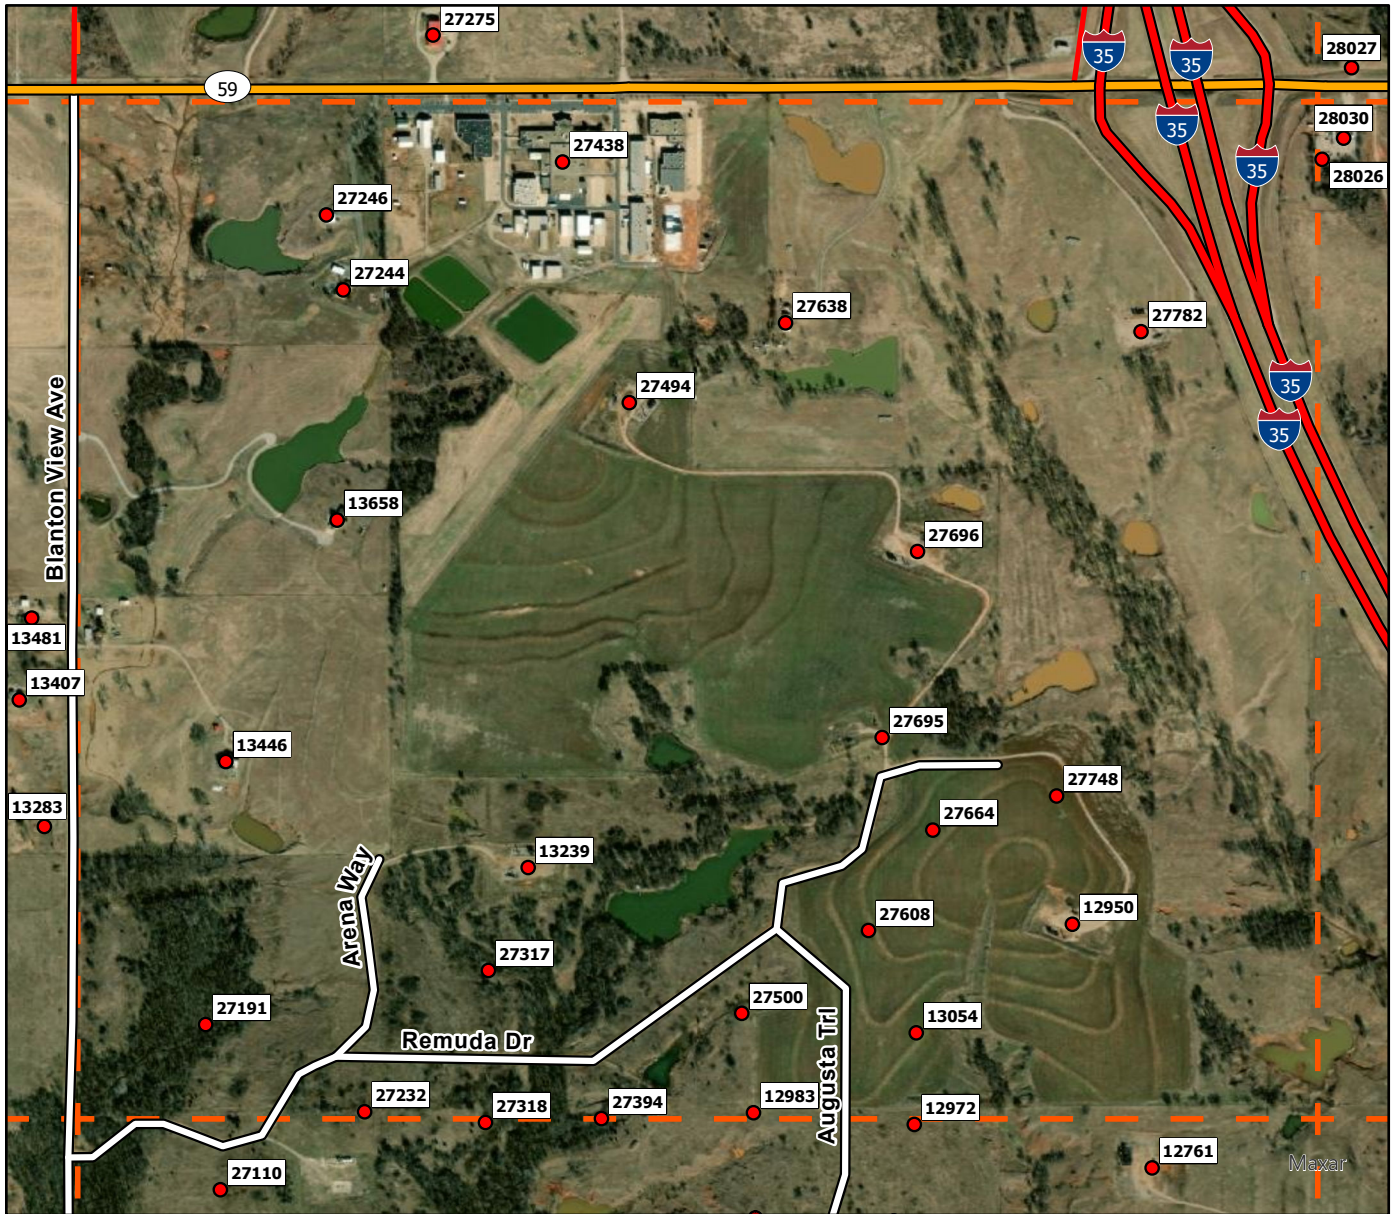

D3

Legend

- Address Point
- Storm Shelters
- Wayne FD
- Wayne Grid