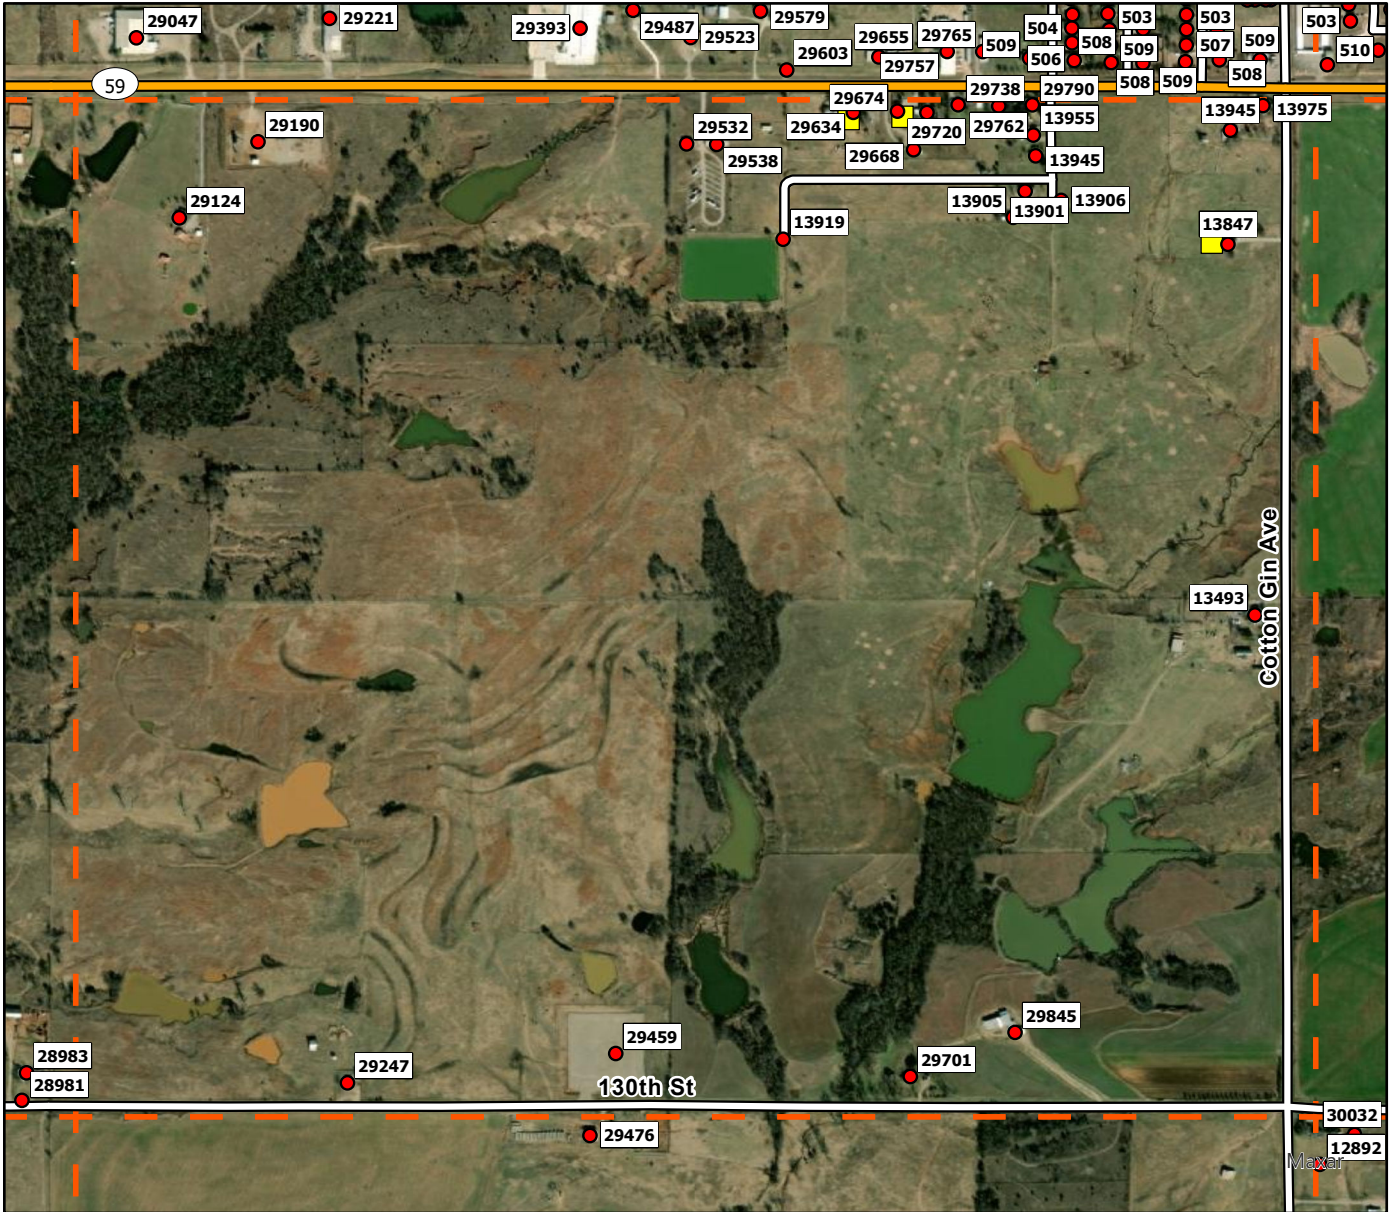

D5

Legend

- Address Point
- Storm Shelters
- Wayne FD
- ┌└ Wayne Grid