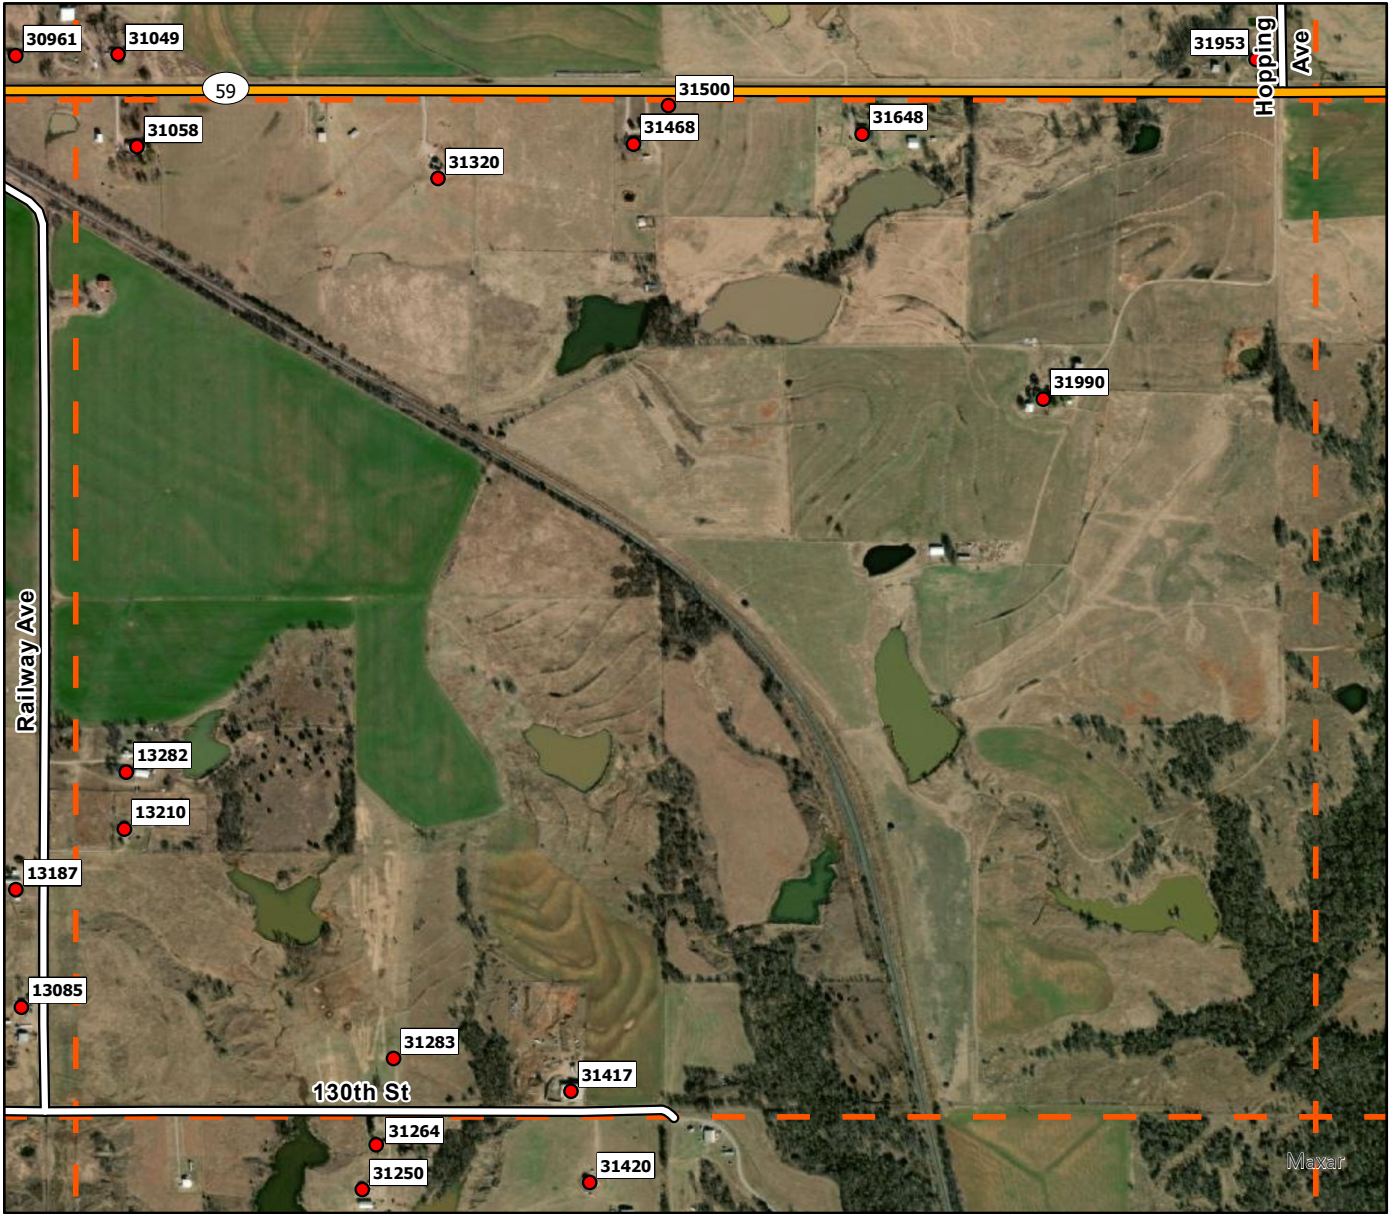

D7

Legend

- Address Point
- Storm Shelters
- Wayne FD
- Wayne Grid