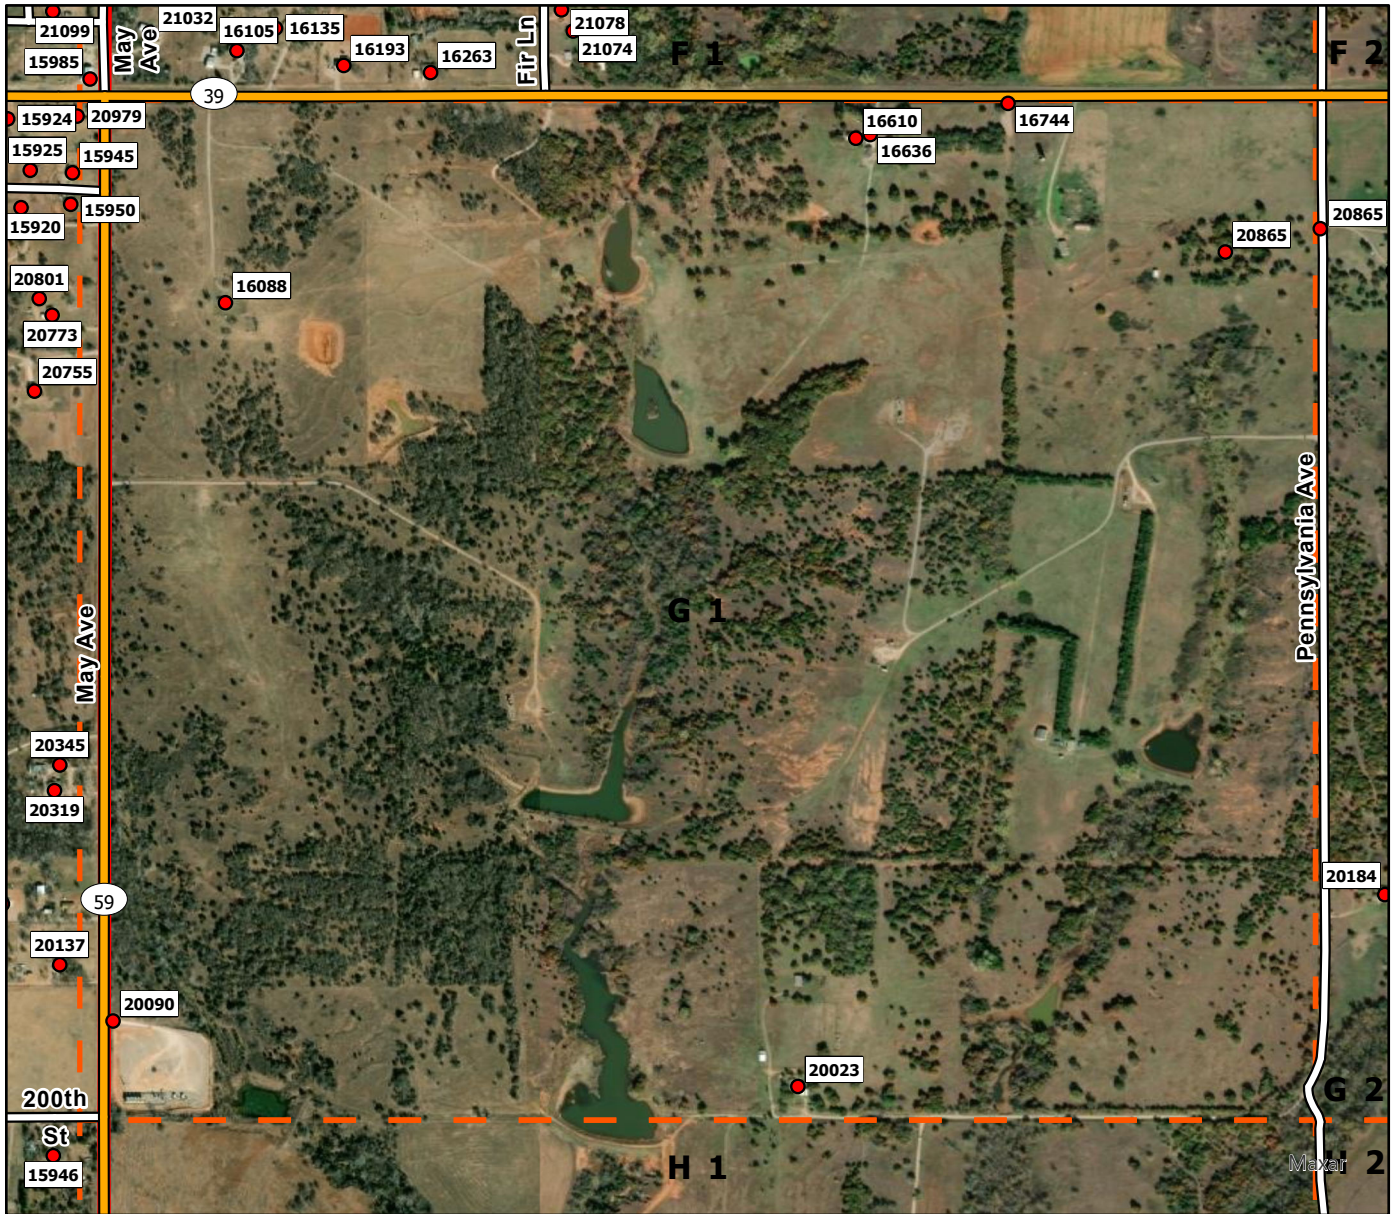

G1

Legend

- Address Point
- Storm Shelters
- Washington FD
- Washington Grid