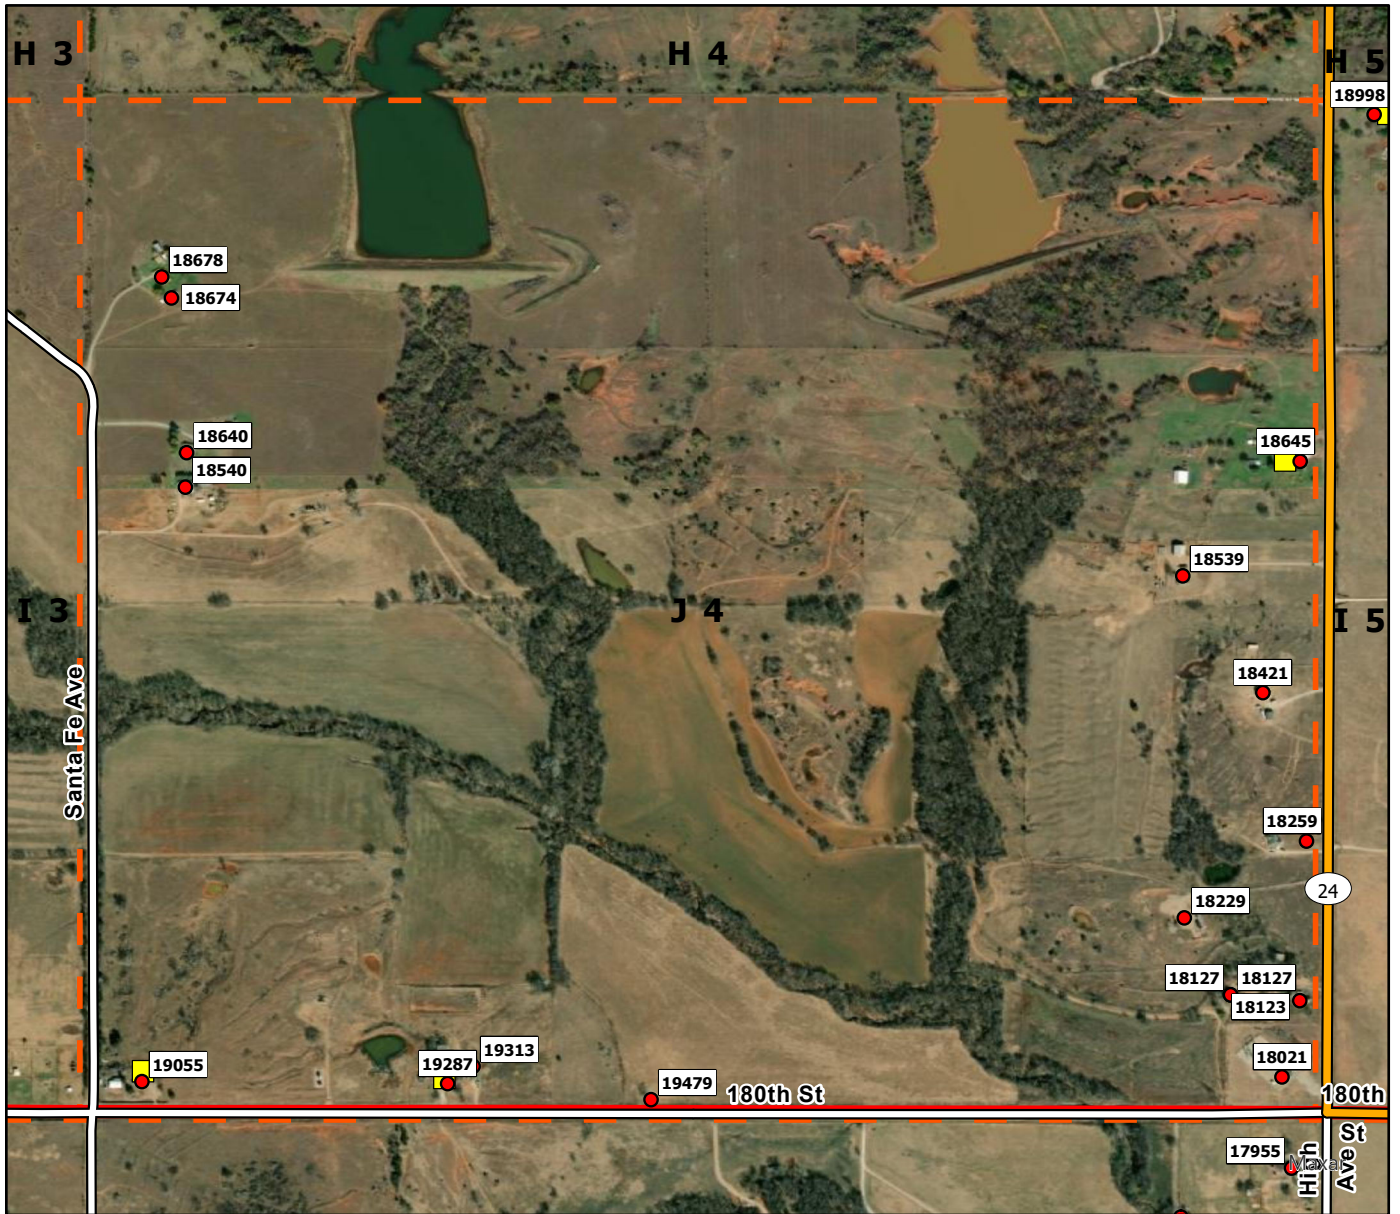

I 3

**Legend**

- Address Point
- Storm Shelters
- Washington FD
- Washington Grid

I 5

**Legend**

- Address Point
- Storm Shelters
- Washington FD
- Washington Grid

I 6

**Legend**

- Address Point
- Storm Shelters
- Washington FD
- Washington Grid

J4

**Legend**

- Address Point
- Storm Shelters
- Washington FD
- Washington Grid