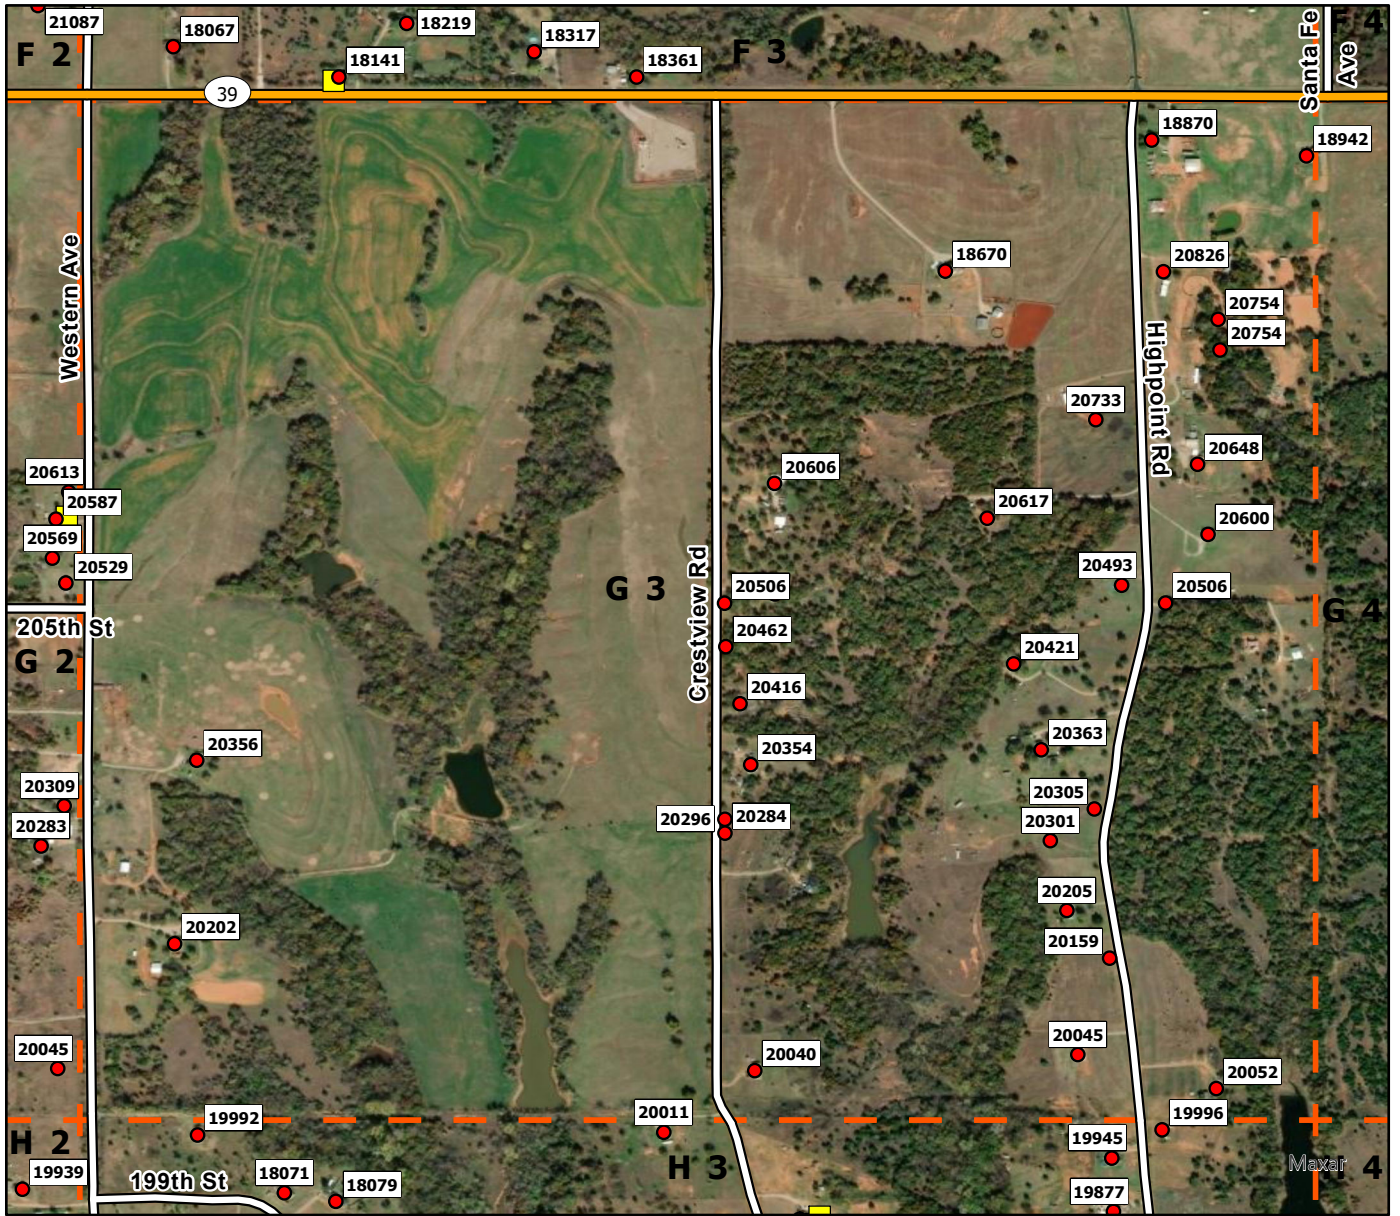

Legend

- Address Point
- Storm Shelters
- Washington FD
- Washington Grid