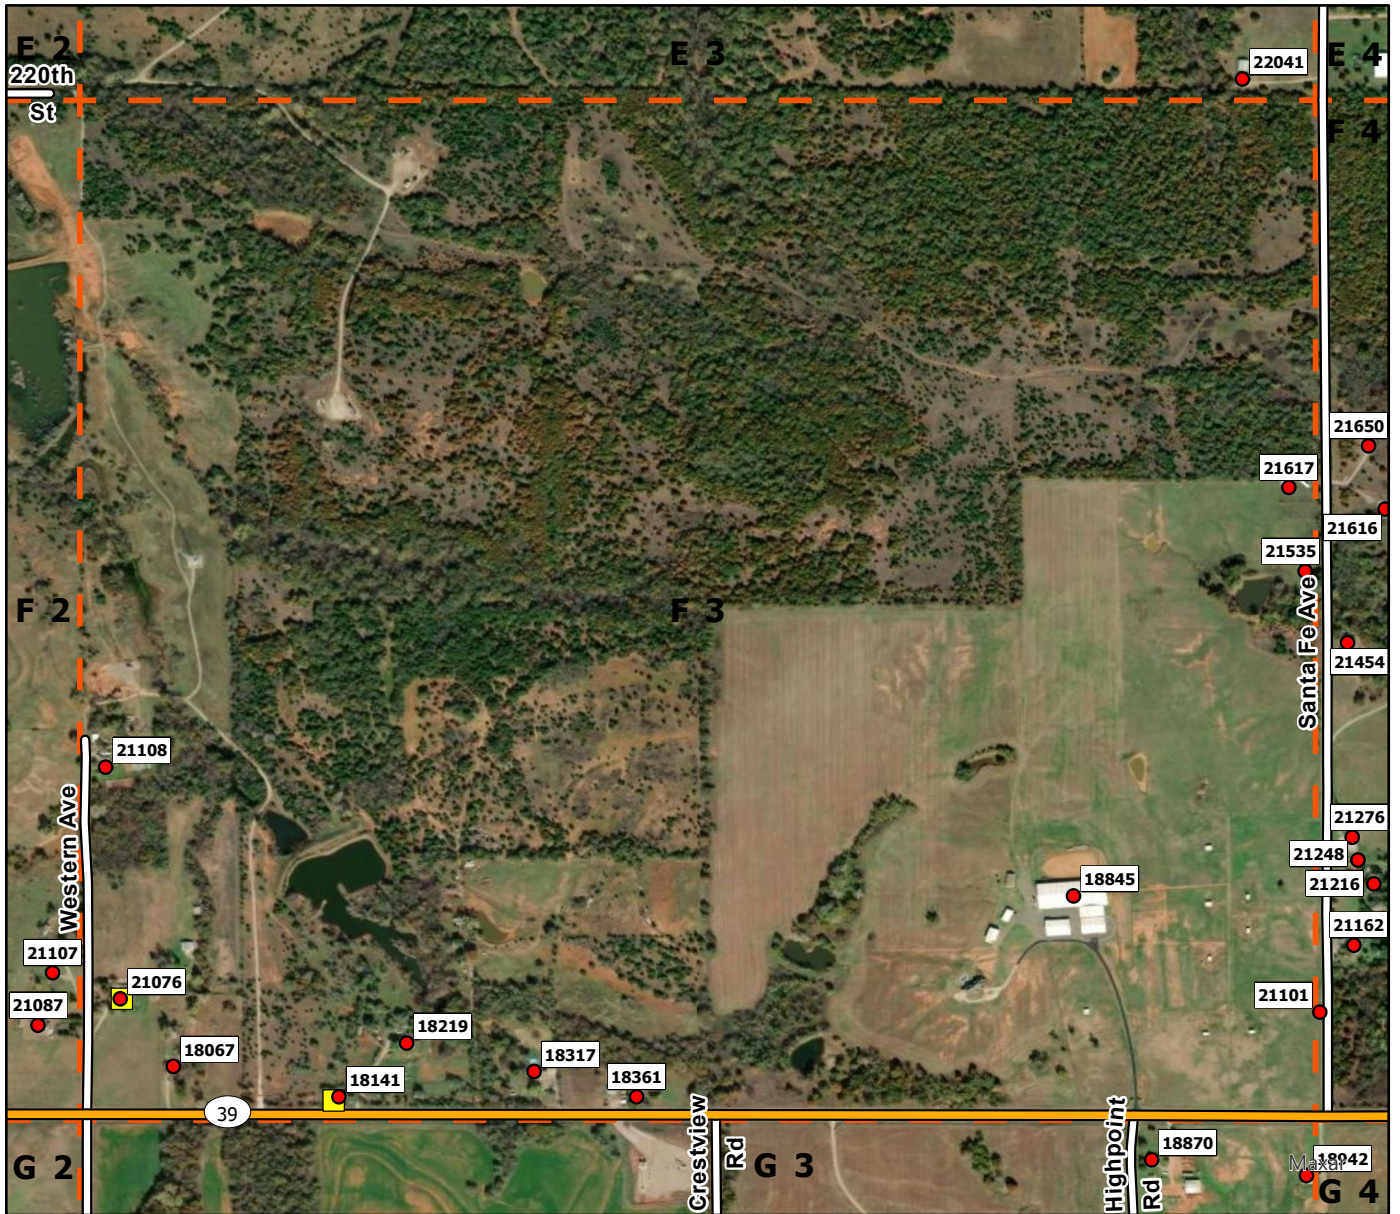

Legend

- Address Point
- Storm Shelters
- Washington FD
- Washington Grid