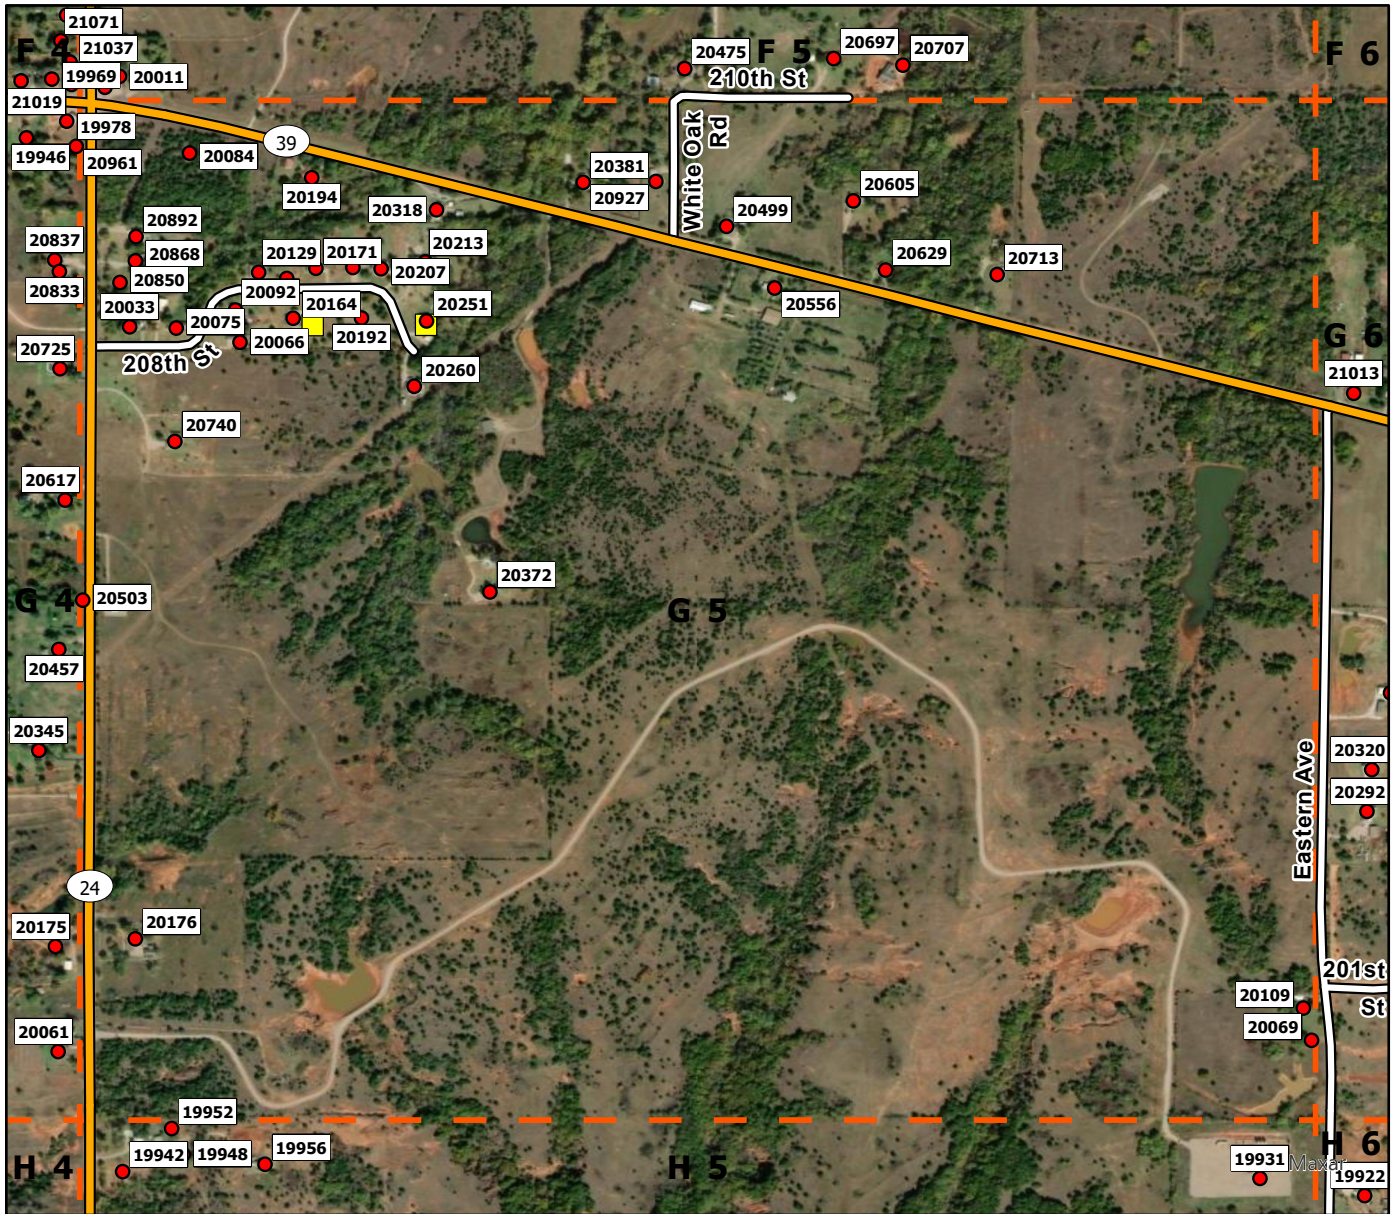

G5

Legend

- Address Point
- Storm Shelters
- Washington FD
- Washington Grid