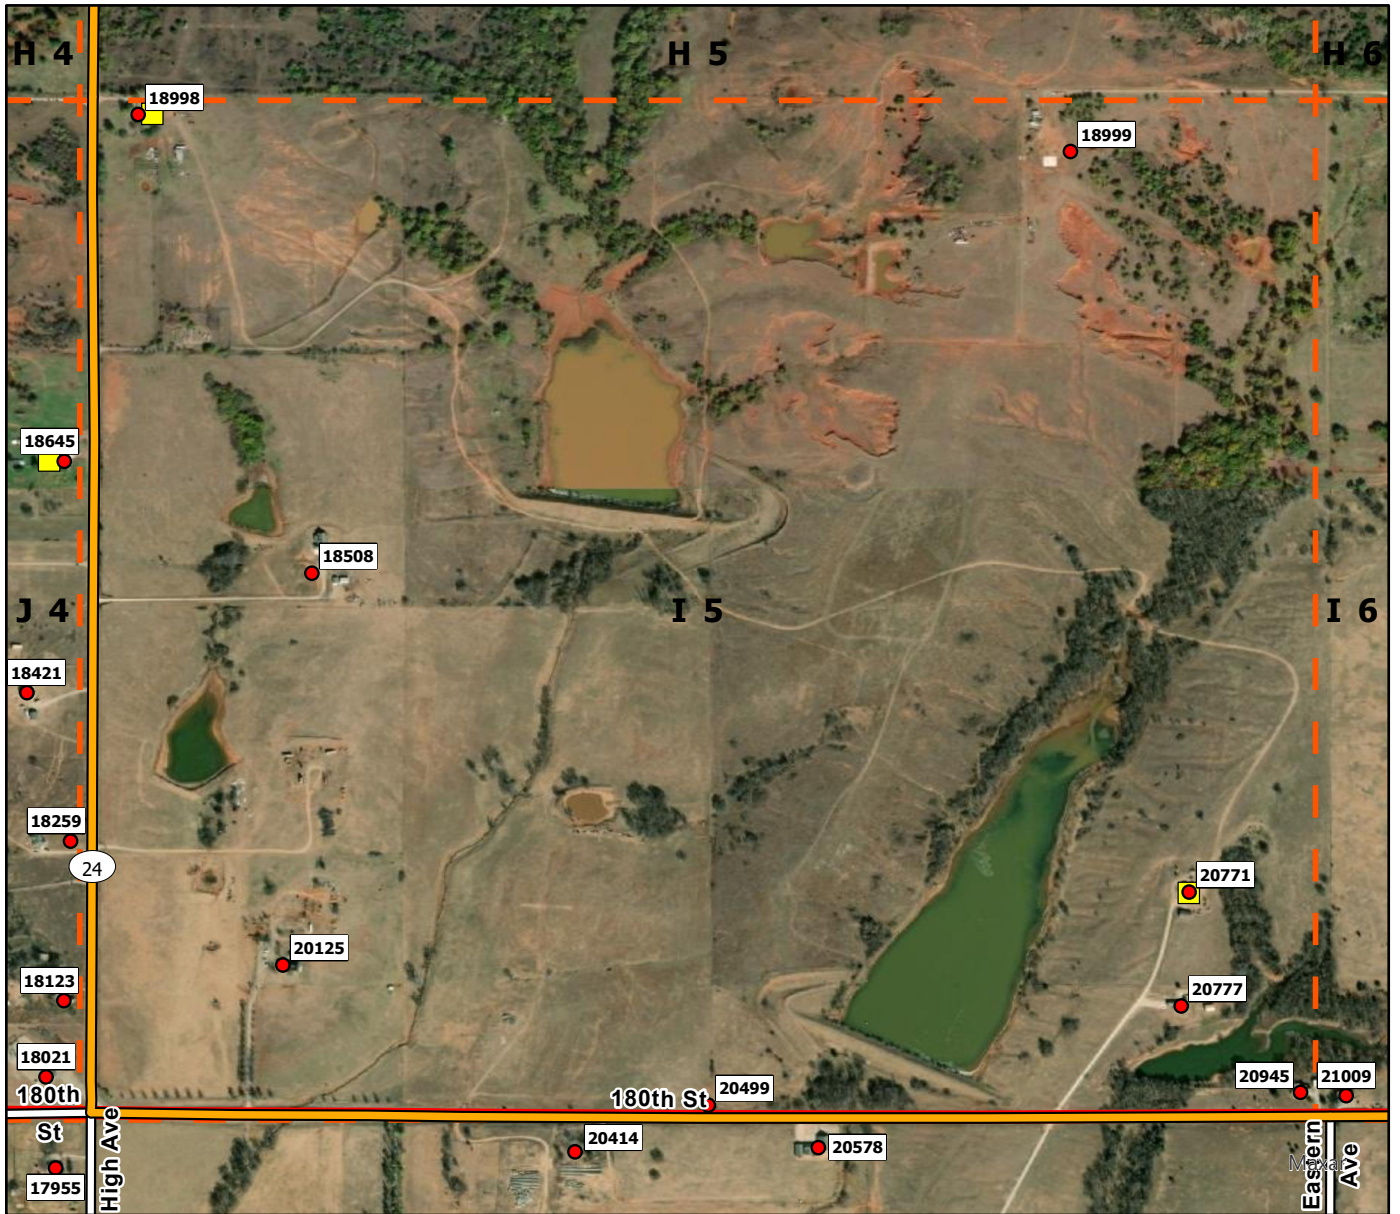

I 3

**Legend**

- Address Point
- Storm Shelters
- Washington FD
- Washington Grid

I 5

**Legend**

- Address Point
- Storm Shelters
- Washington FD
- Washington Grid

I 6

**Legend**