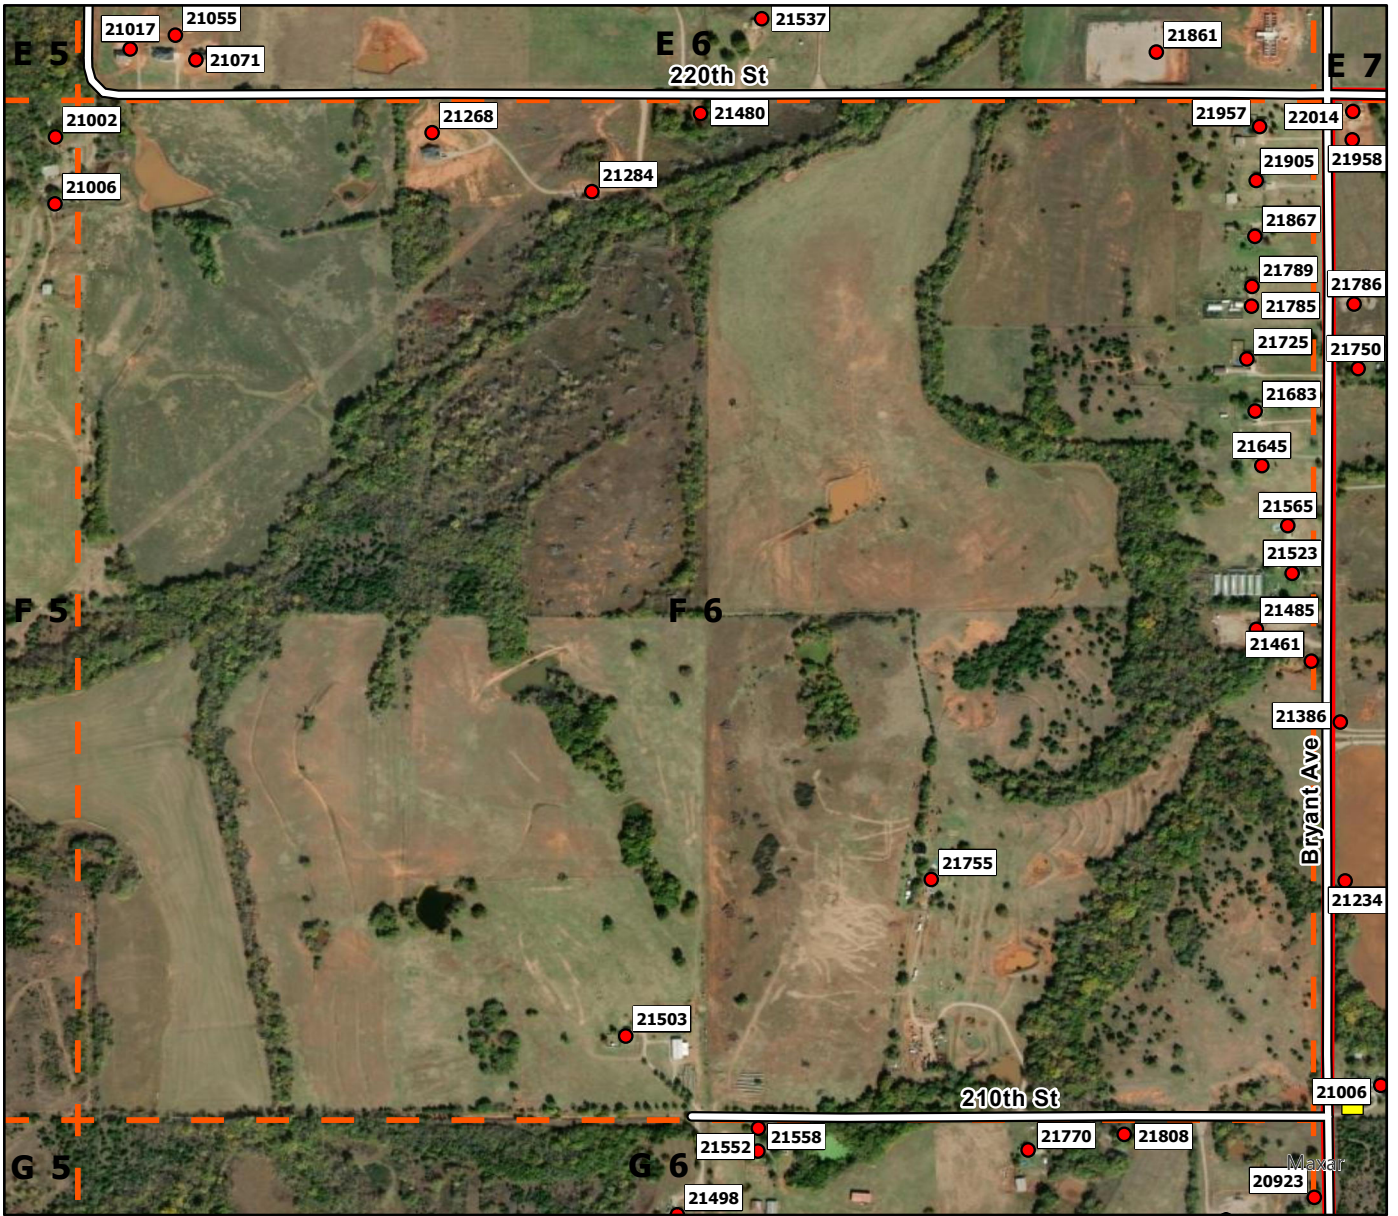

F6

Legend

- Address Point
- Storm Shelters
- Washington FD
- Washington Grid