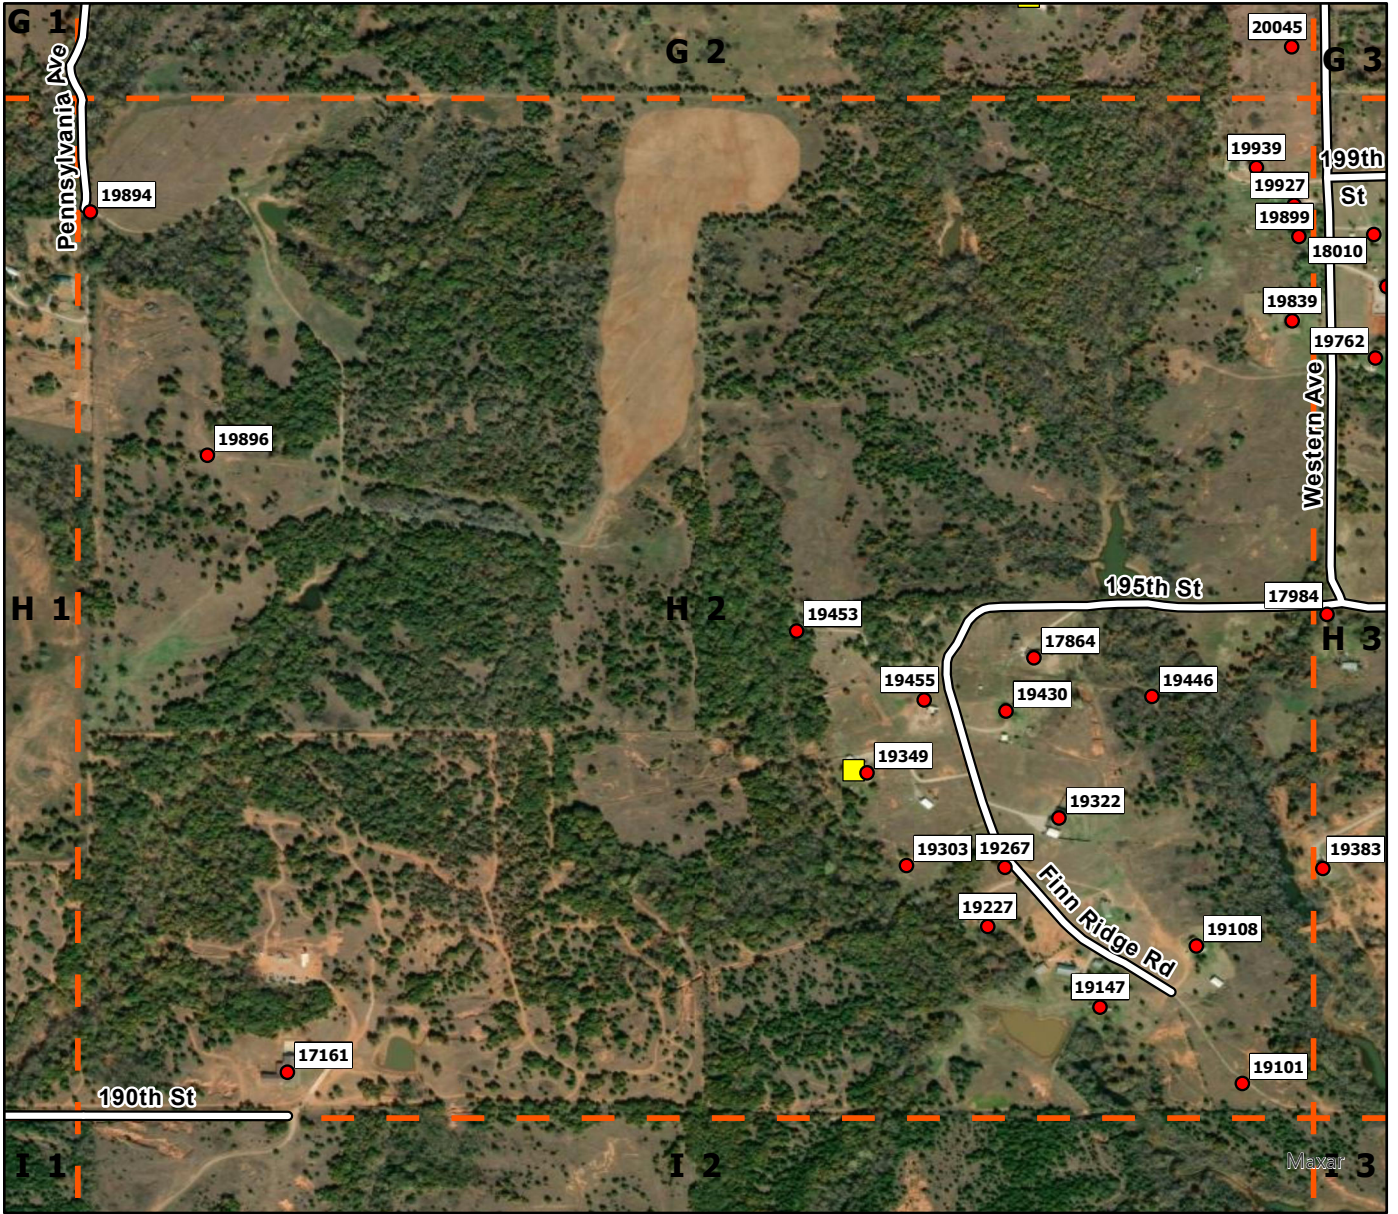

H1

**Legend**

- Address Point
- Storm Shelters
- Washington FD
- Washington Grid

H2

**Legend**

- Address Point
- Storm Shelters
- Washington FD
- Washington Grid

H3

**Legend**

- Address Point
- Storm Shelters
- Washington FD
- Washington Grid

H4

**Legend**

- Address Point
- Storm Shelters
- Washington FD
- Washington Grid

H5

**Legend**

- Address Point
- Storm Shelters
- Washington FD
- Washington Grid