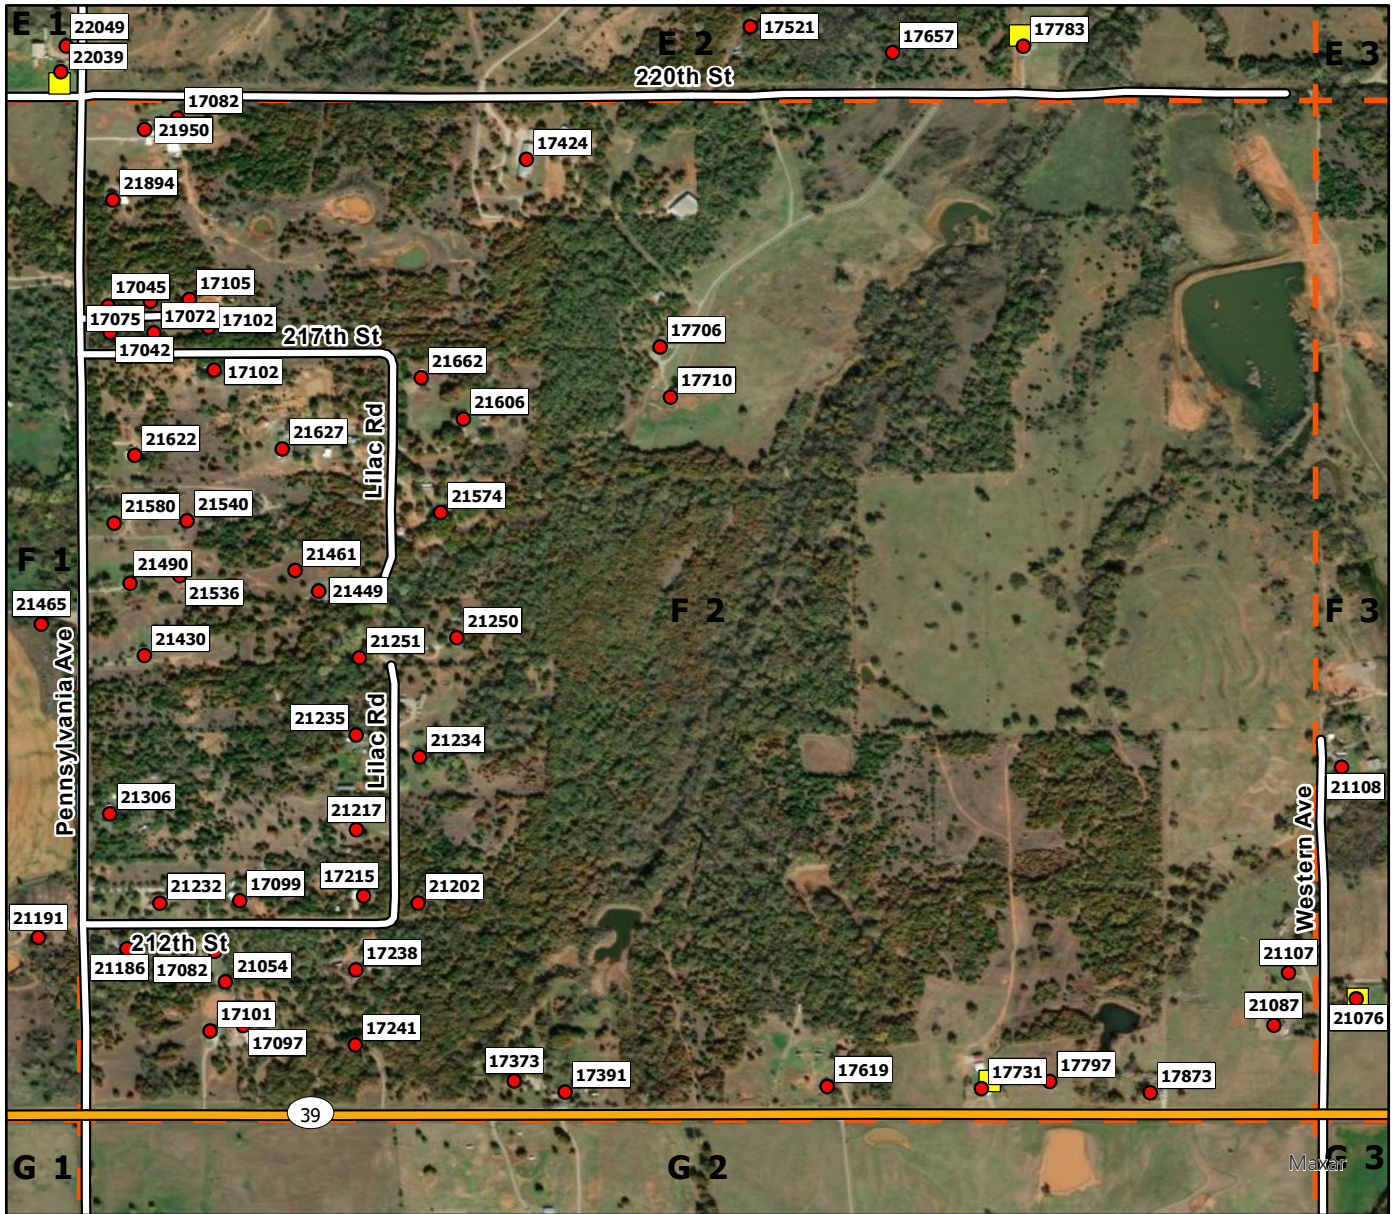

Legend

- Address Point
- Storm Shelters
- Washington FD
- Washington Grid