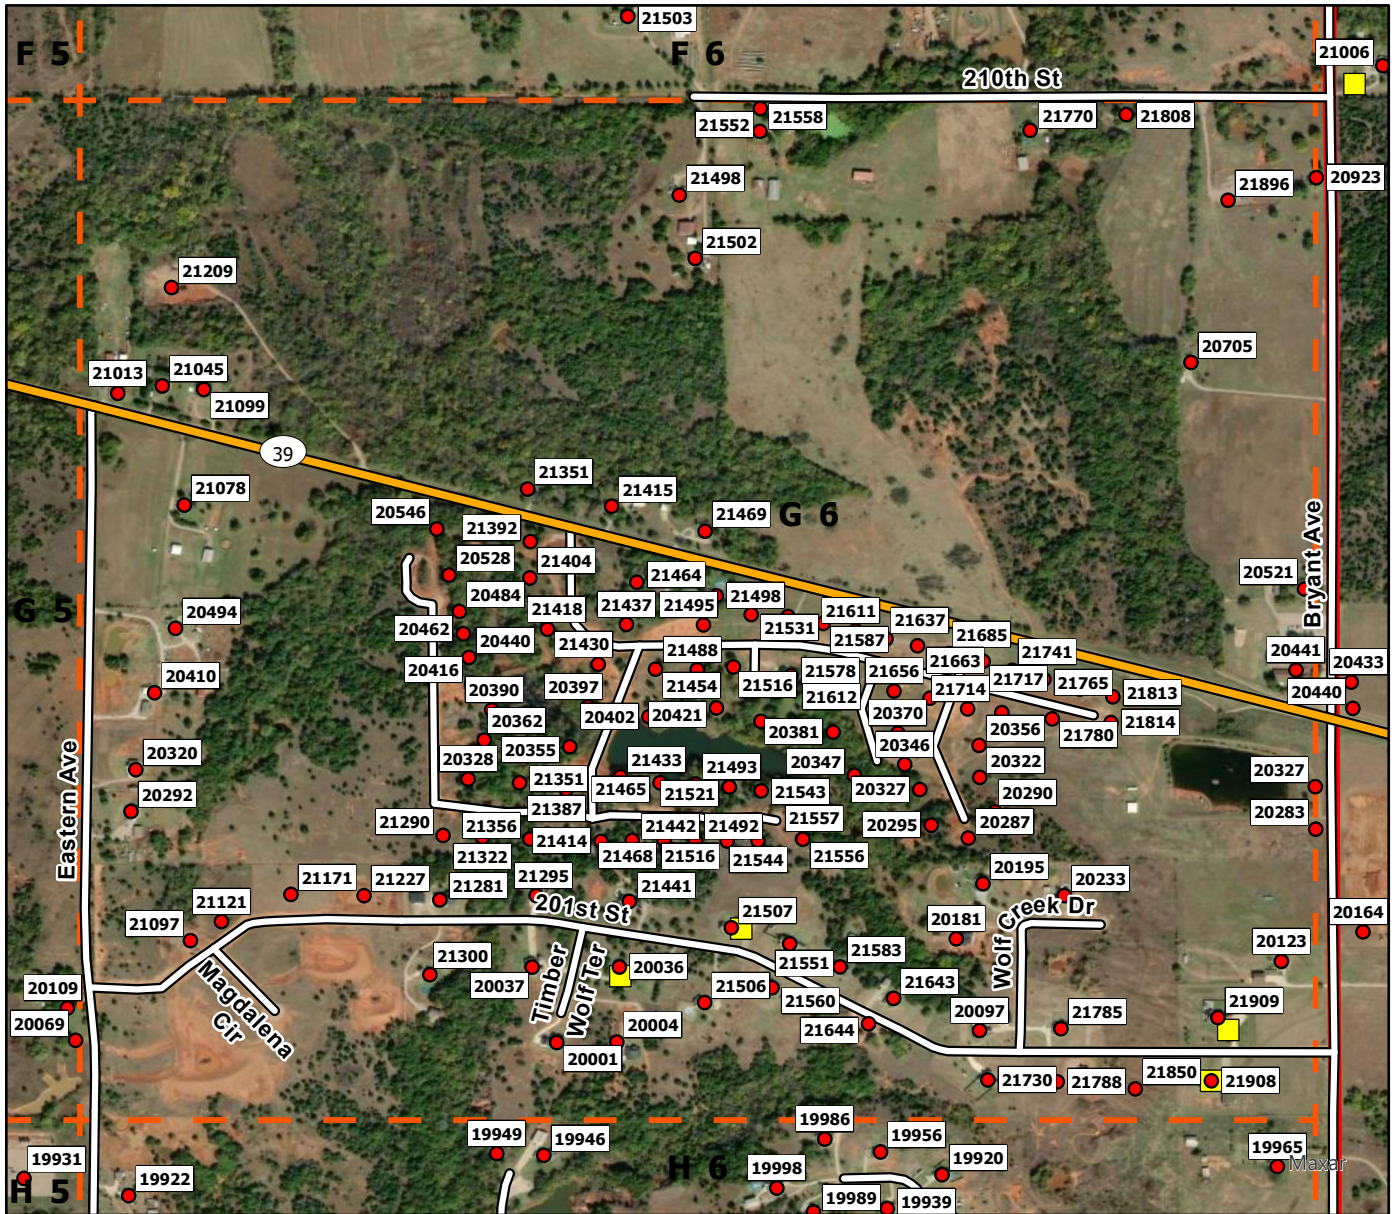

G6

Legend

- Address Point
- Storm Shelters
- Washington FD
- ┌ Washington Grid