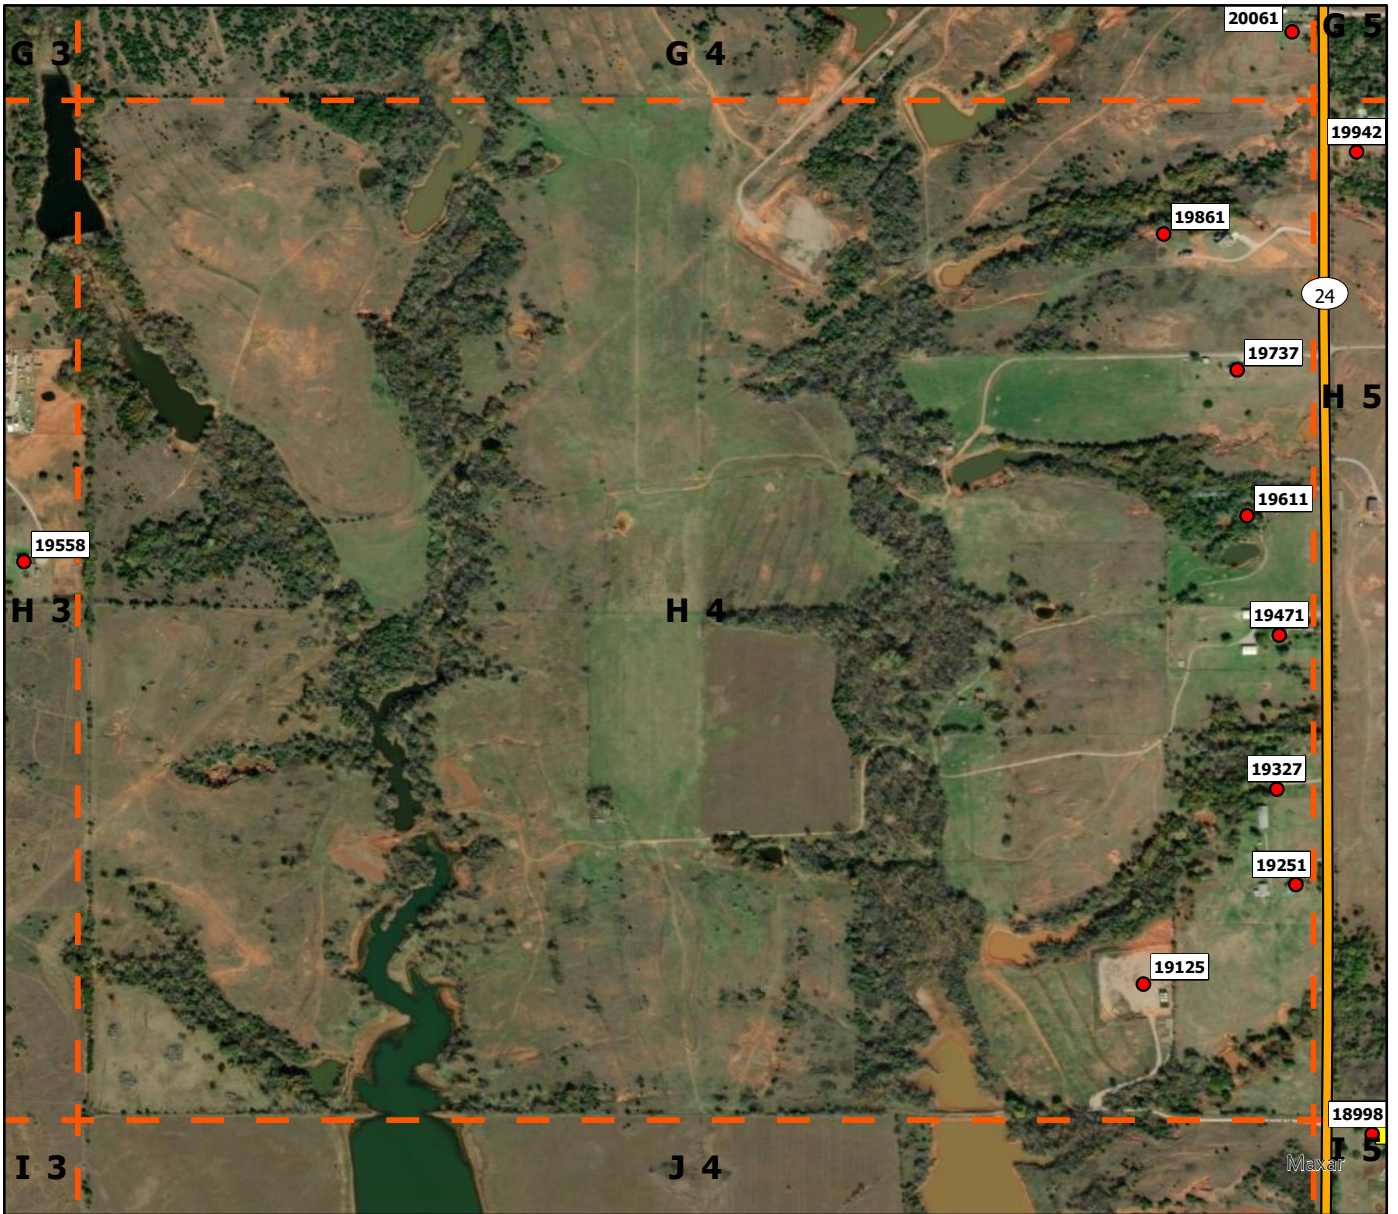

H1

**Legend**

- Address Point
- Storm Shelters
- Washington FD
- Washington Grid

H2

**Legend**

- Address Point
- Storm Shelters
- Washington FD
- Washington Grid

H3

**Legend**

- Address Point
- Storm Shelters
- Washington FD
- Washington Grid

H4

**Legend**

- Address Point
- Storm Shelters
- Washington FD
- Washington Grid

H5

**Legend**

- Address Point
- Storm Shelters
- Washington FD
- Washington Grid