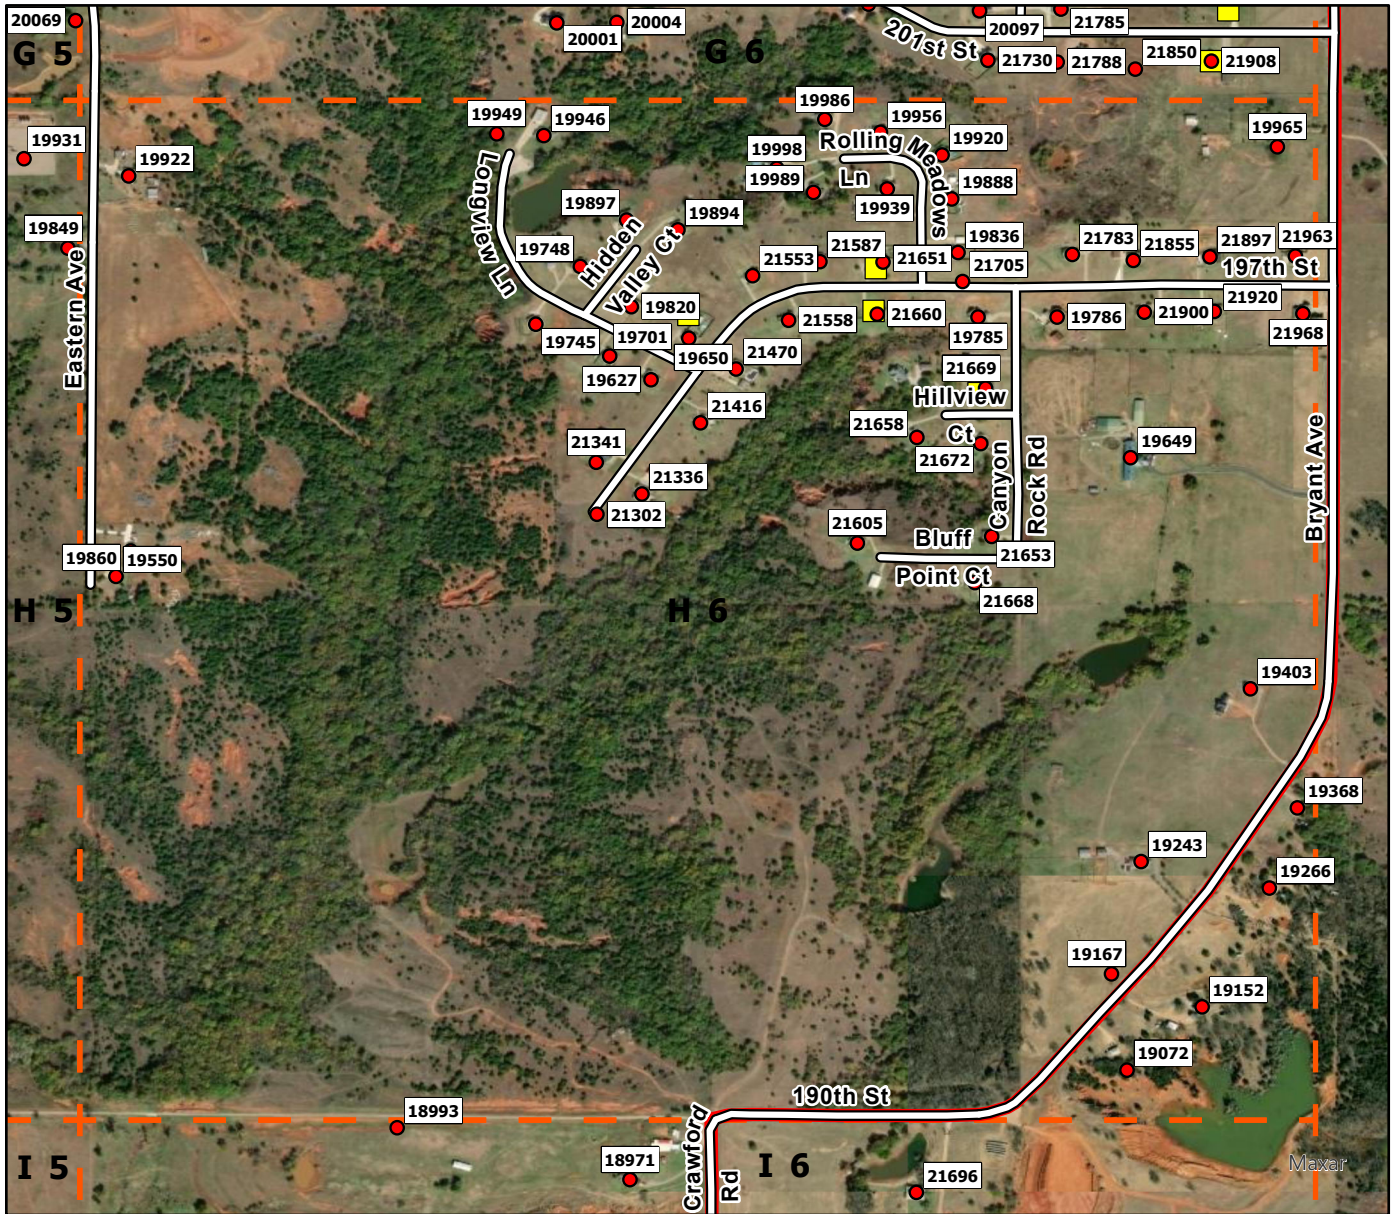

H6

Legend

- Address Point
- Storm Shelters
- Washington FD
- Washington Grid