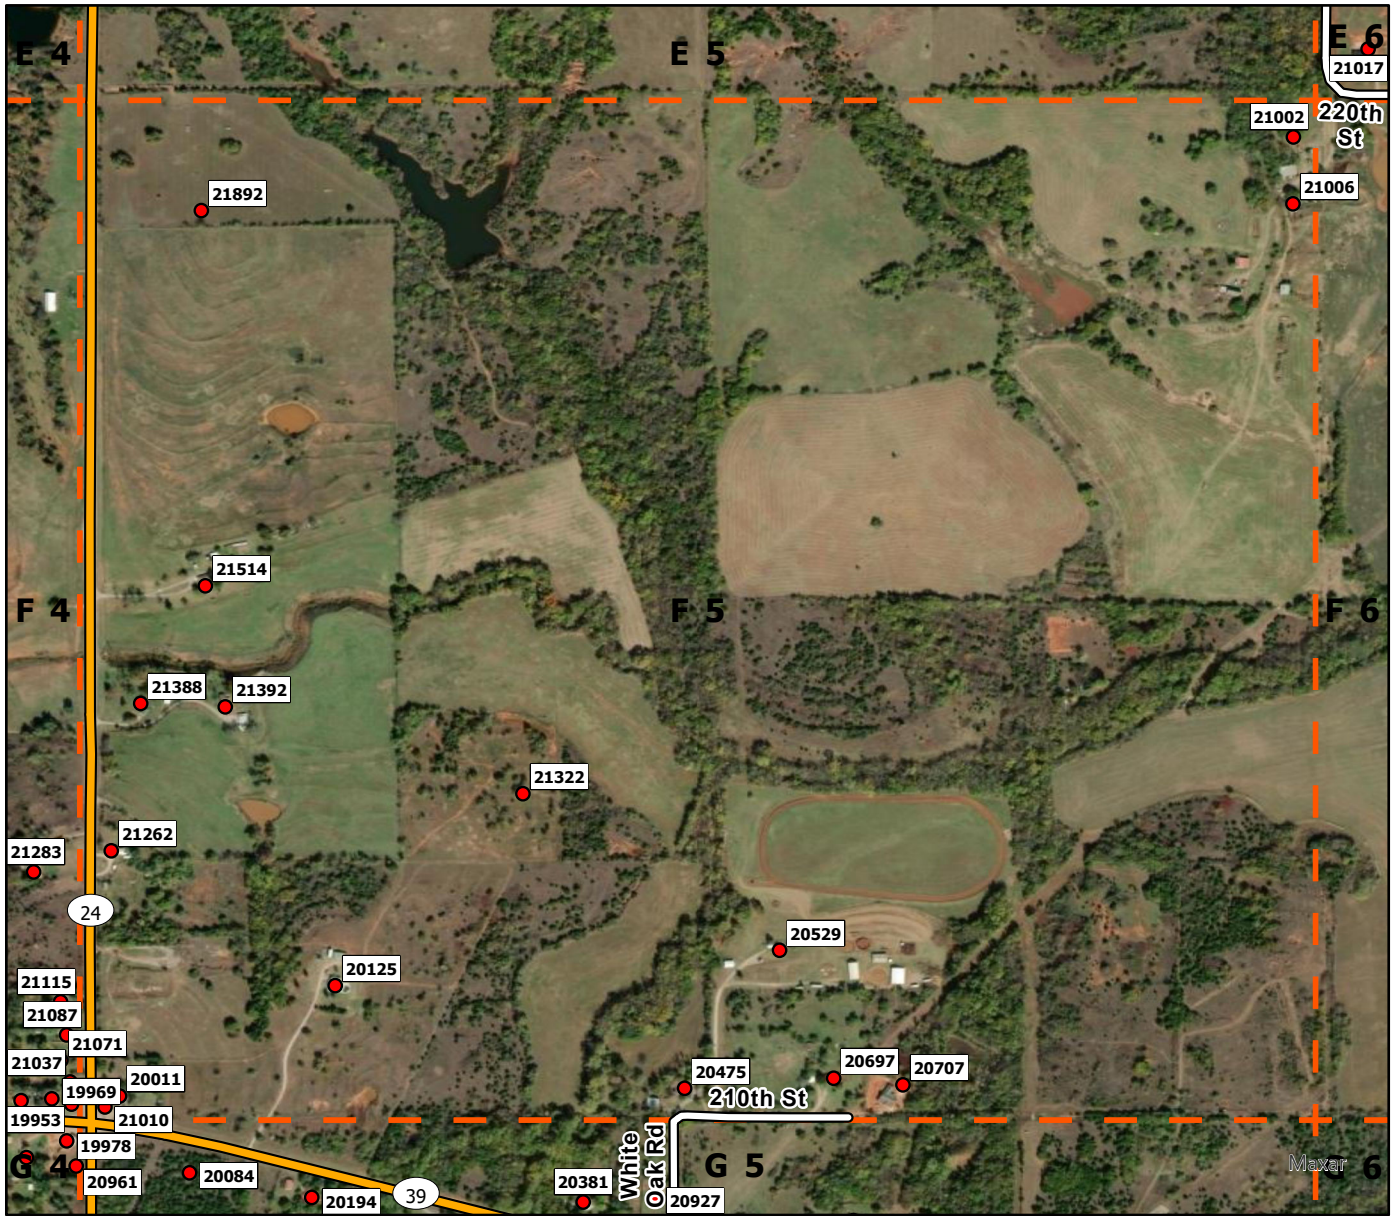

Legend

- Address Point
- Storm Shelters
- Washington FD
- Washington Grid