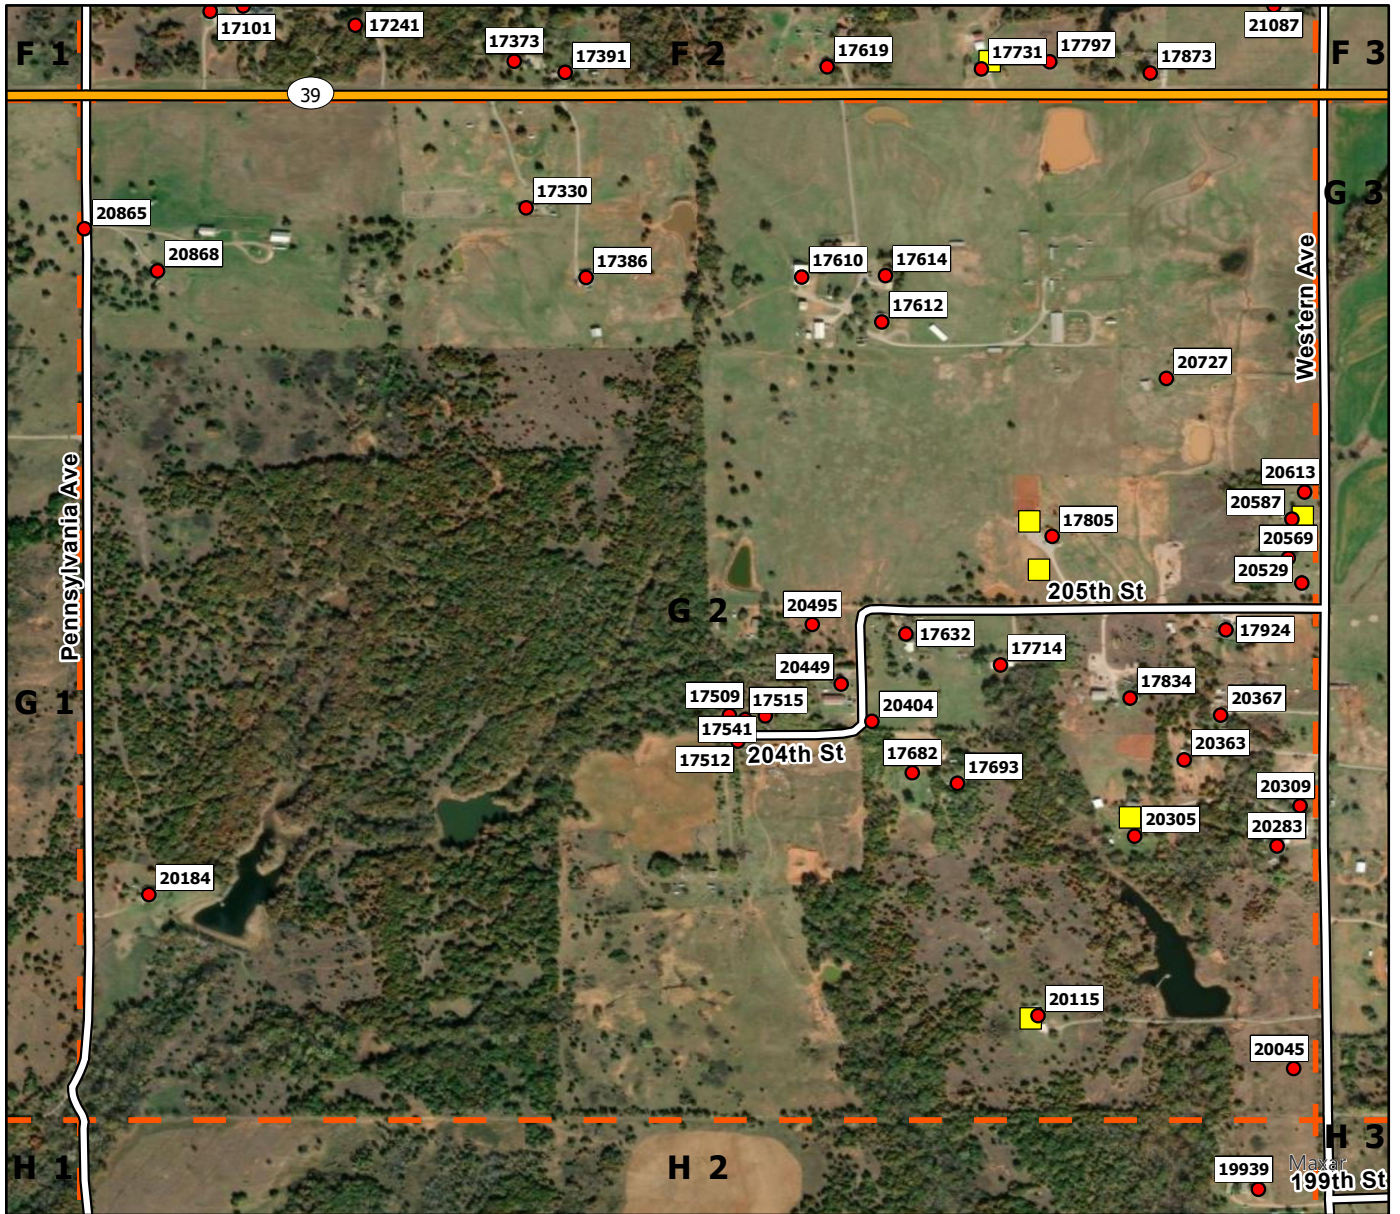

G2

Legend

- Address Point
- Storm Shelters
- Washington FD
- Washington Grid