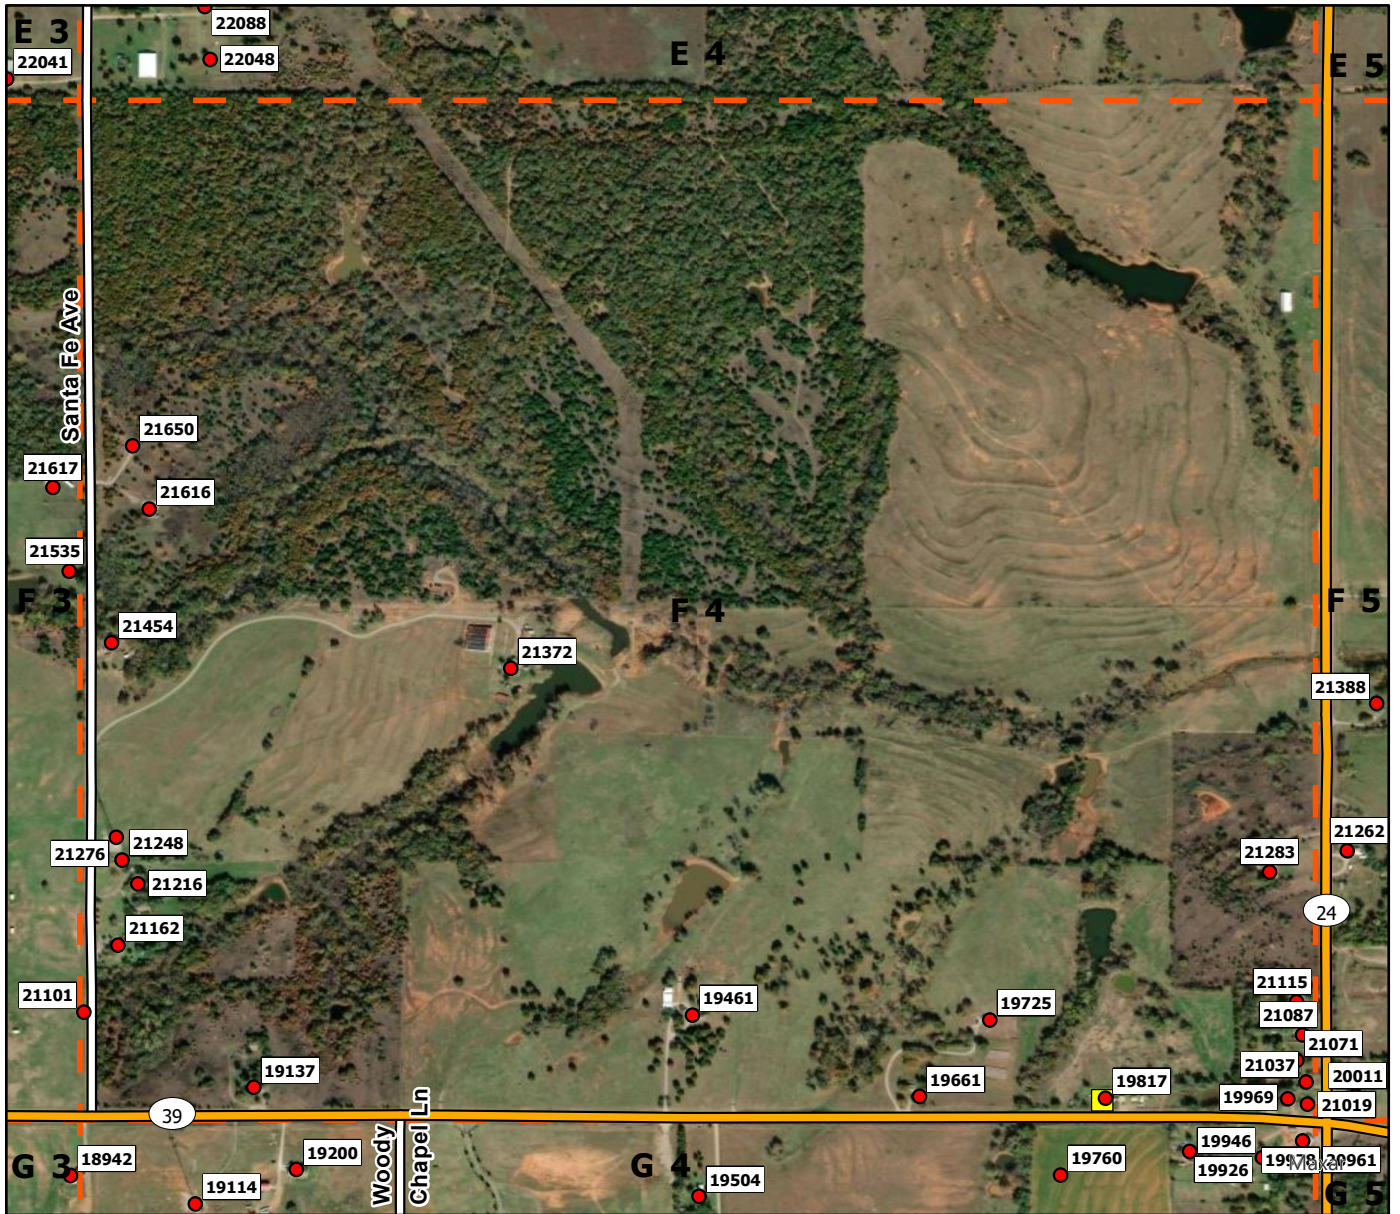

Legend

- Address Point
- Storm Shelters
- Washington FD
- Washington Grid