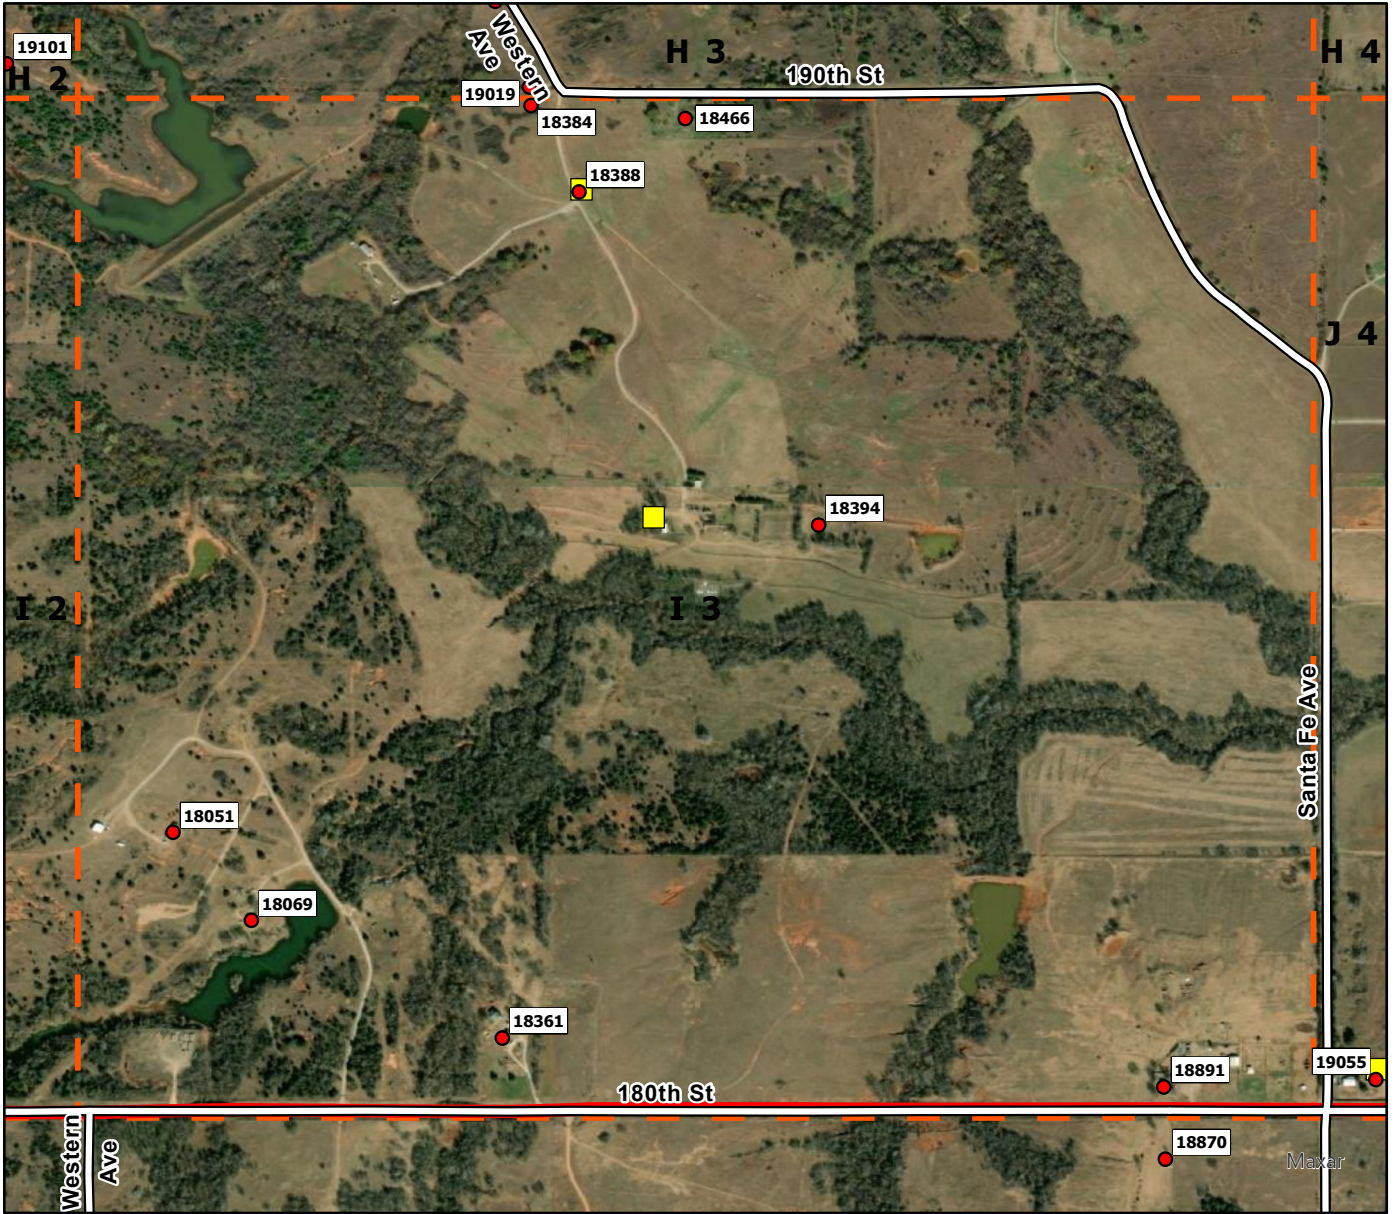

H6

**Legend**

- Address Point
- Storm Shelters
- Washington FD
- Washington Grid

**Legend**

- Address Point
- Storm Shelters
- Washington FD
- Washington Grid

**Legend**

- Address Point
- Storm Shelters
- Washington FD
- Washington Grid

I 3

**Legend**

- Address Point
- Storm Shelters
- Washington FD
- Washington Grid

I 5

**Legend**

- Address Point
- Storm Shelters
- Washington FD
- Washington Grid

I 6

**Legend**