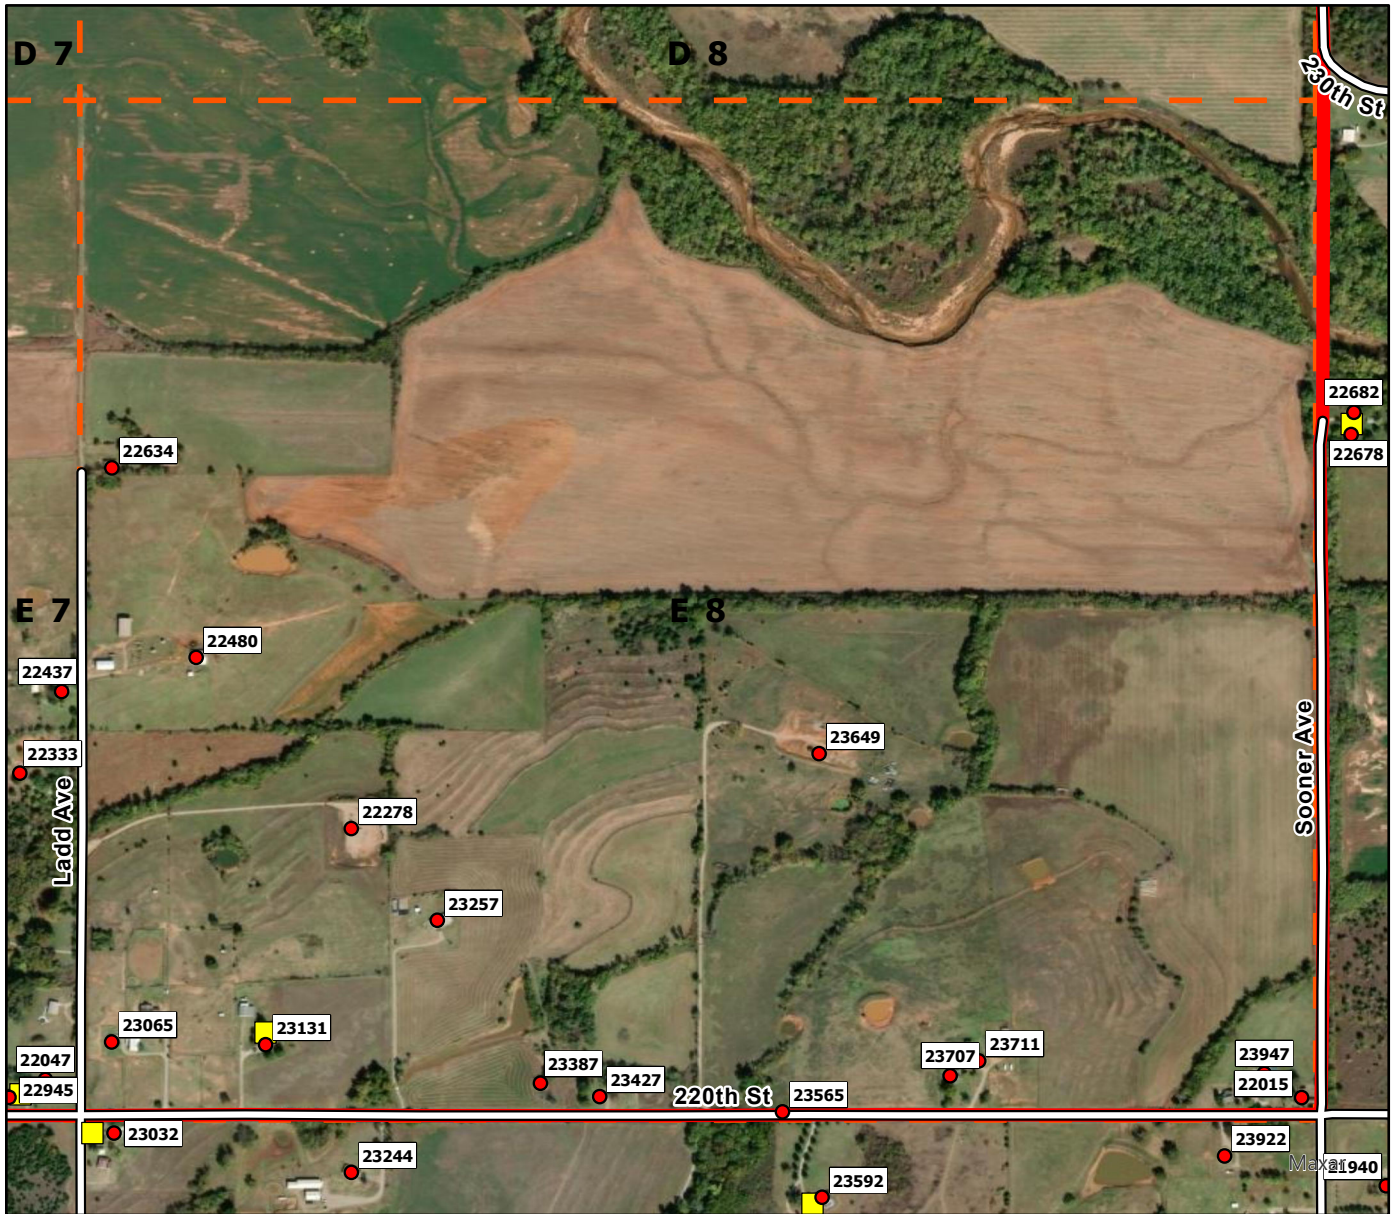

E8

Legend

- Address Point
- Storm Shelters
- Washington FD
- Washington Grid