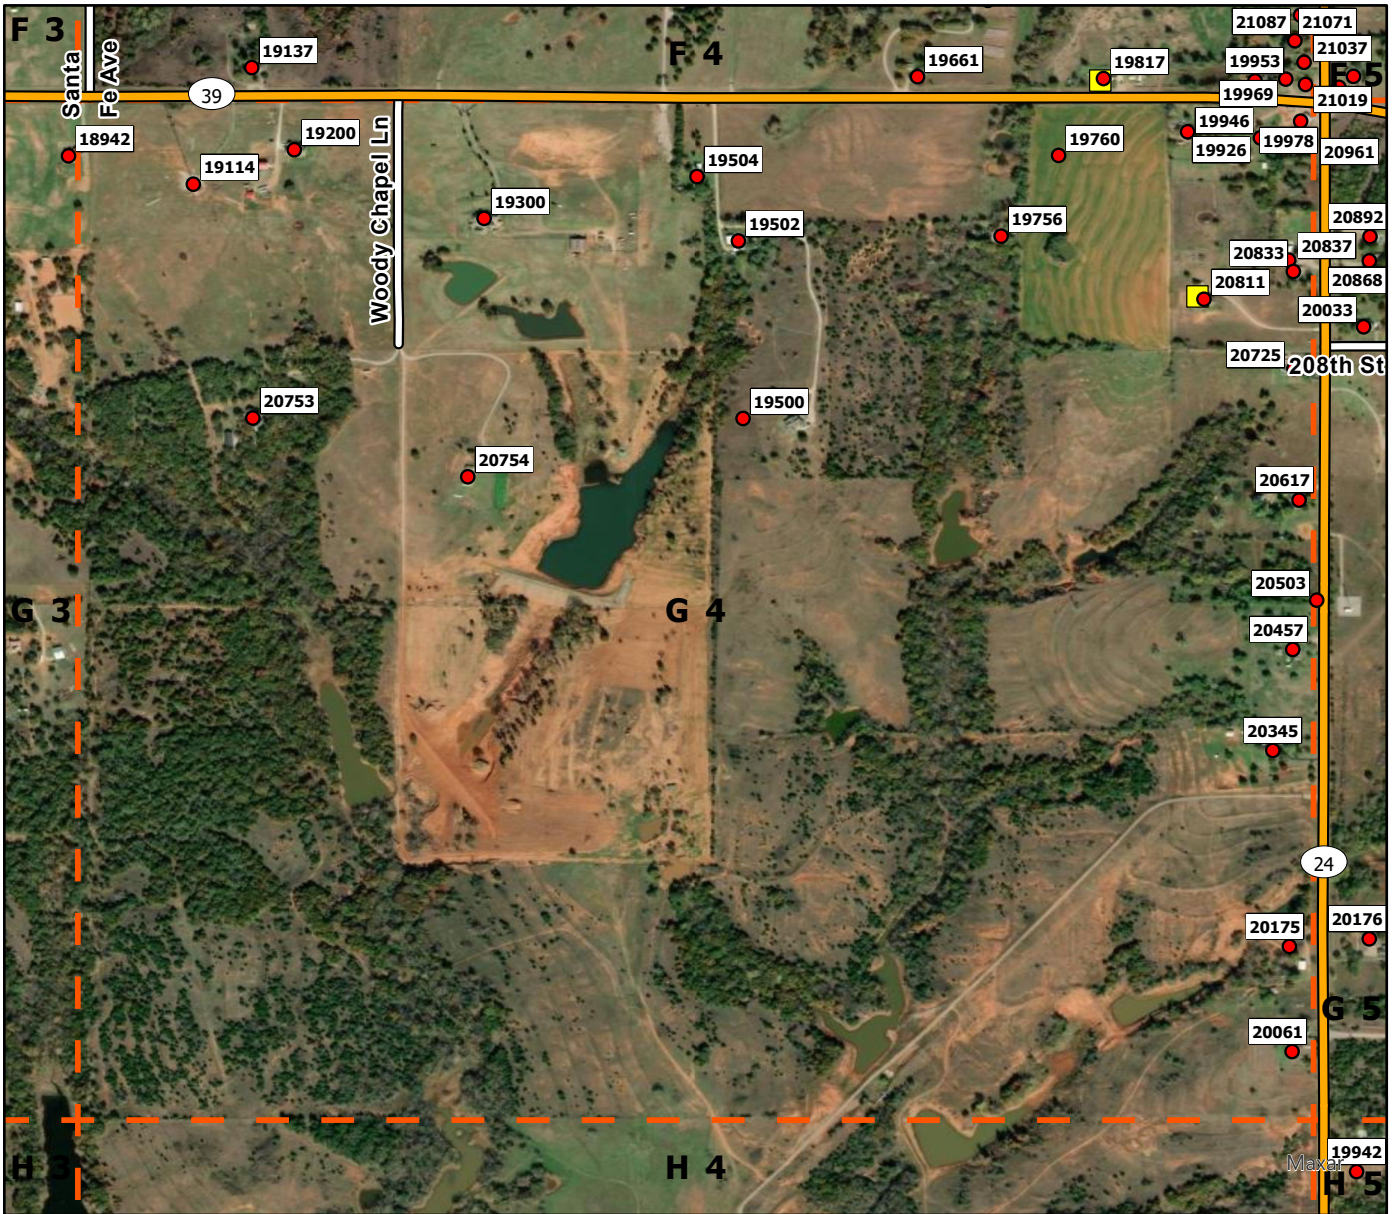

Legend

- Address Point
- Storm Shelters
- Washington FD
- Washington Grid