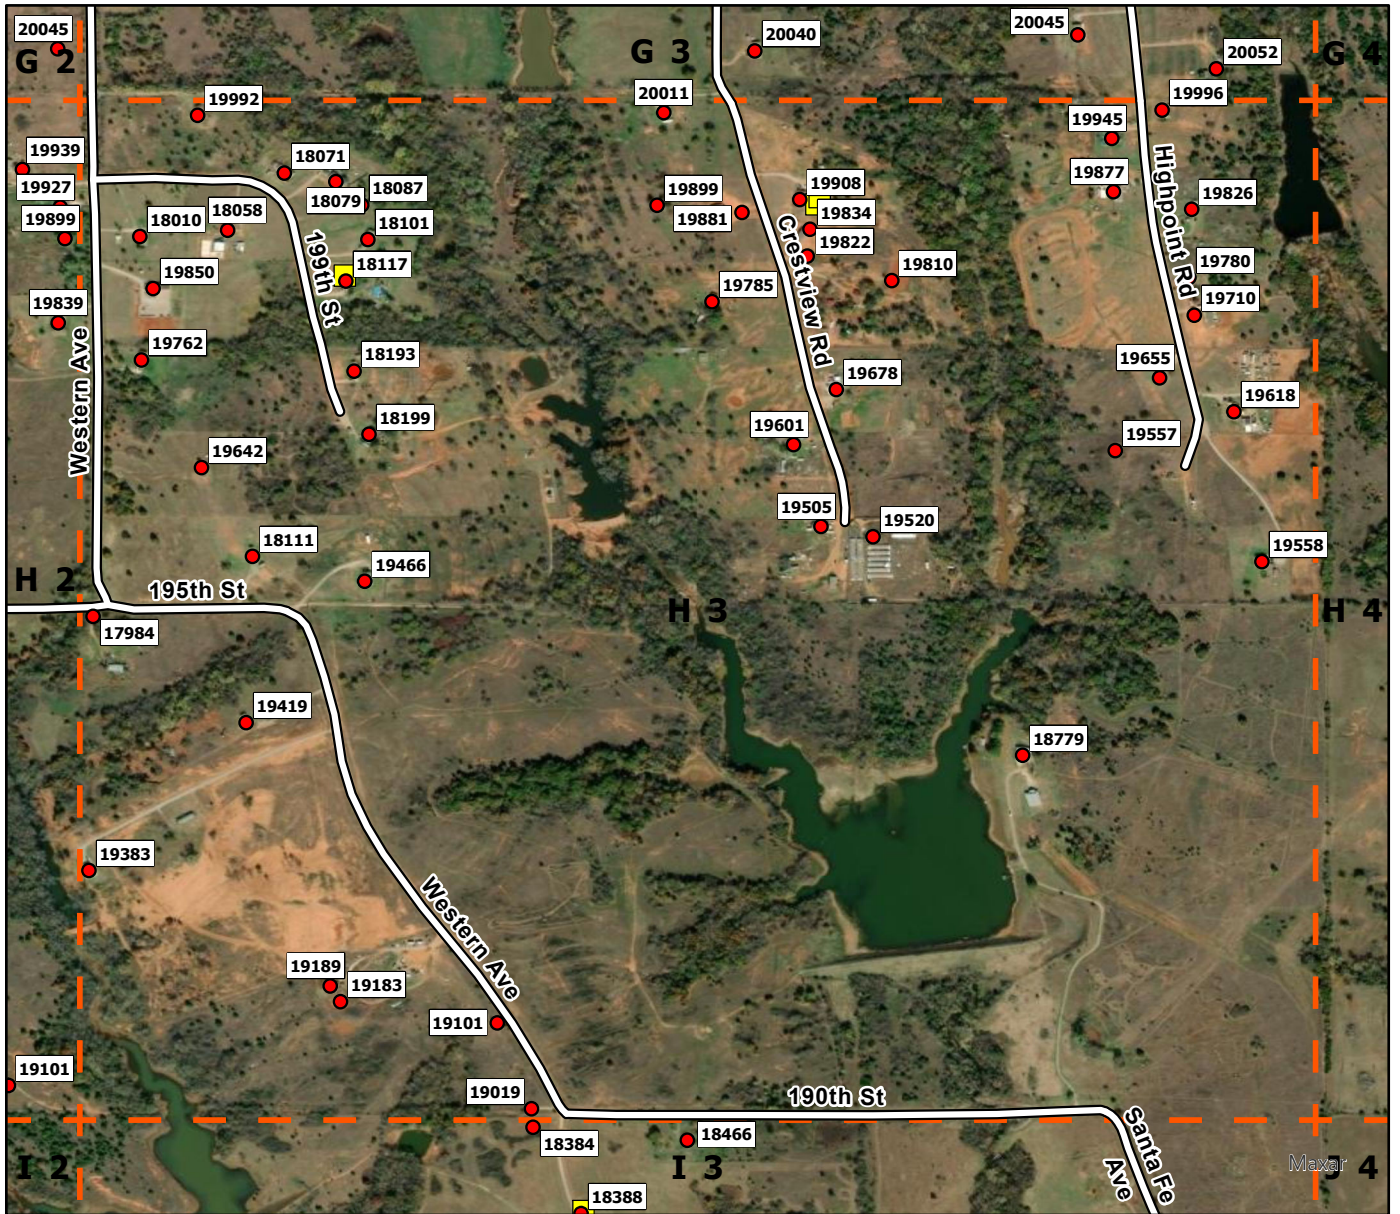

H3

Legend

- Address Point
- Storm Shelters
- Washington FD
- Washington Grid