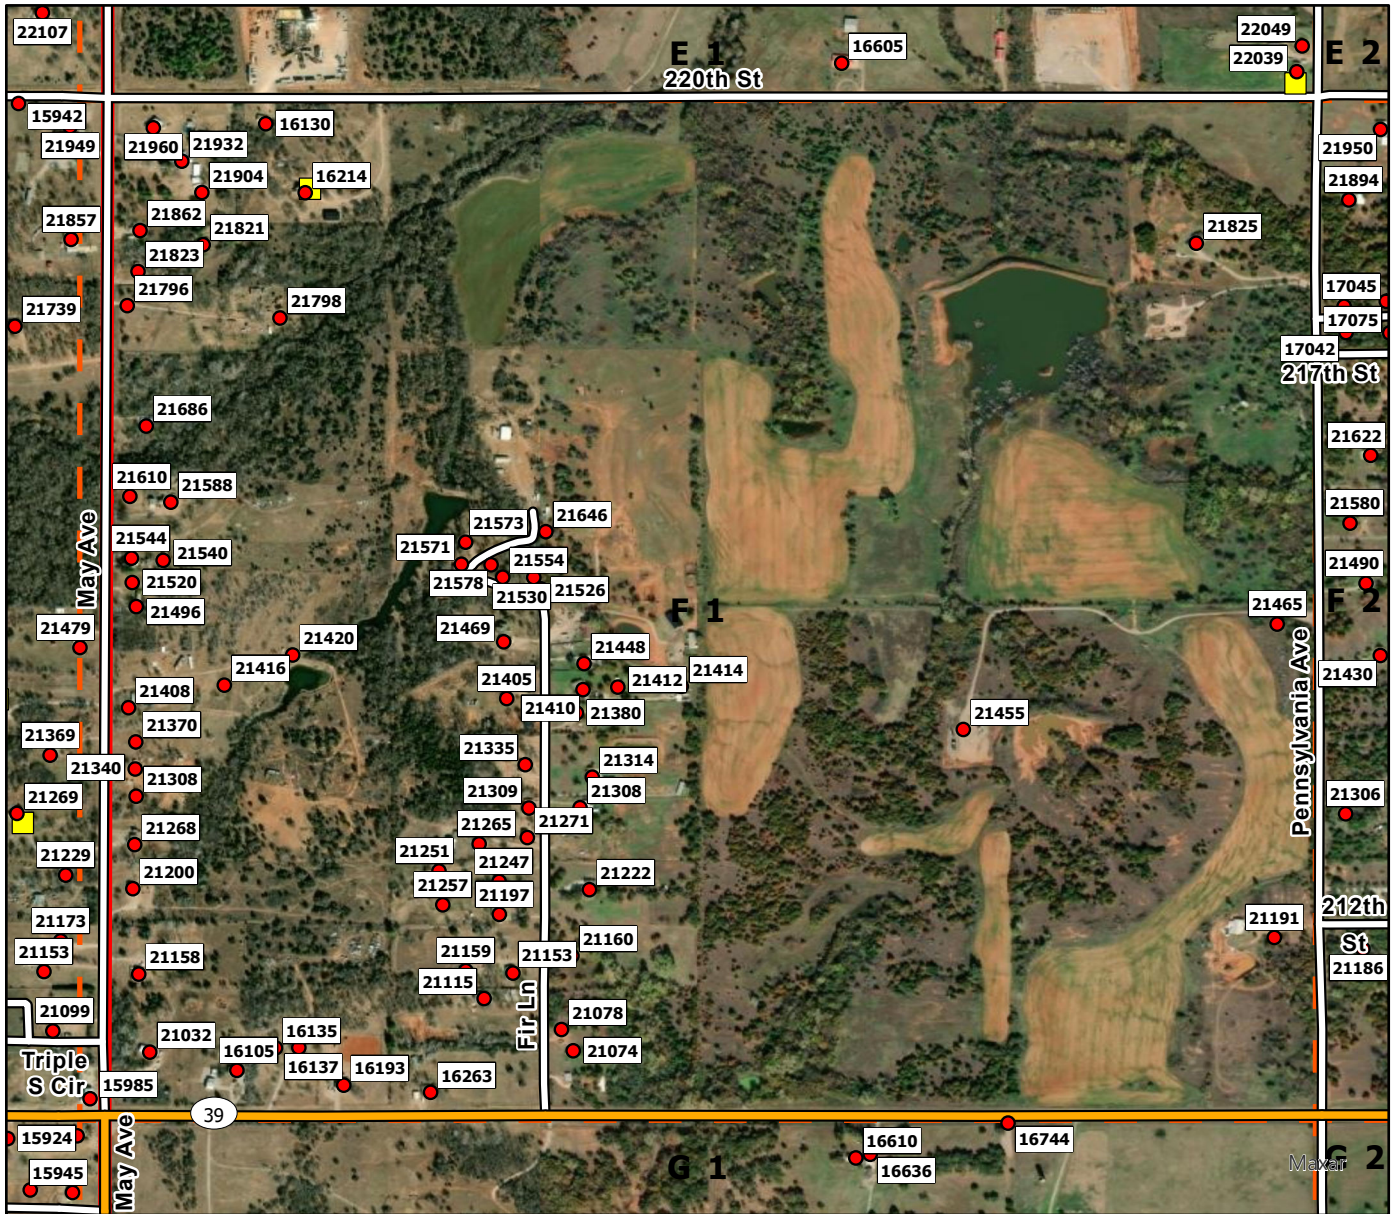

Legend

- Address Point
- Storm Shelters
- Washington FD
- Washington Grid