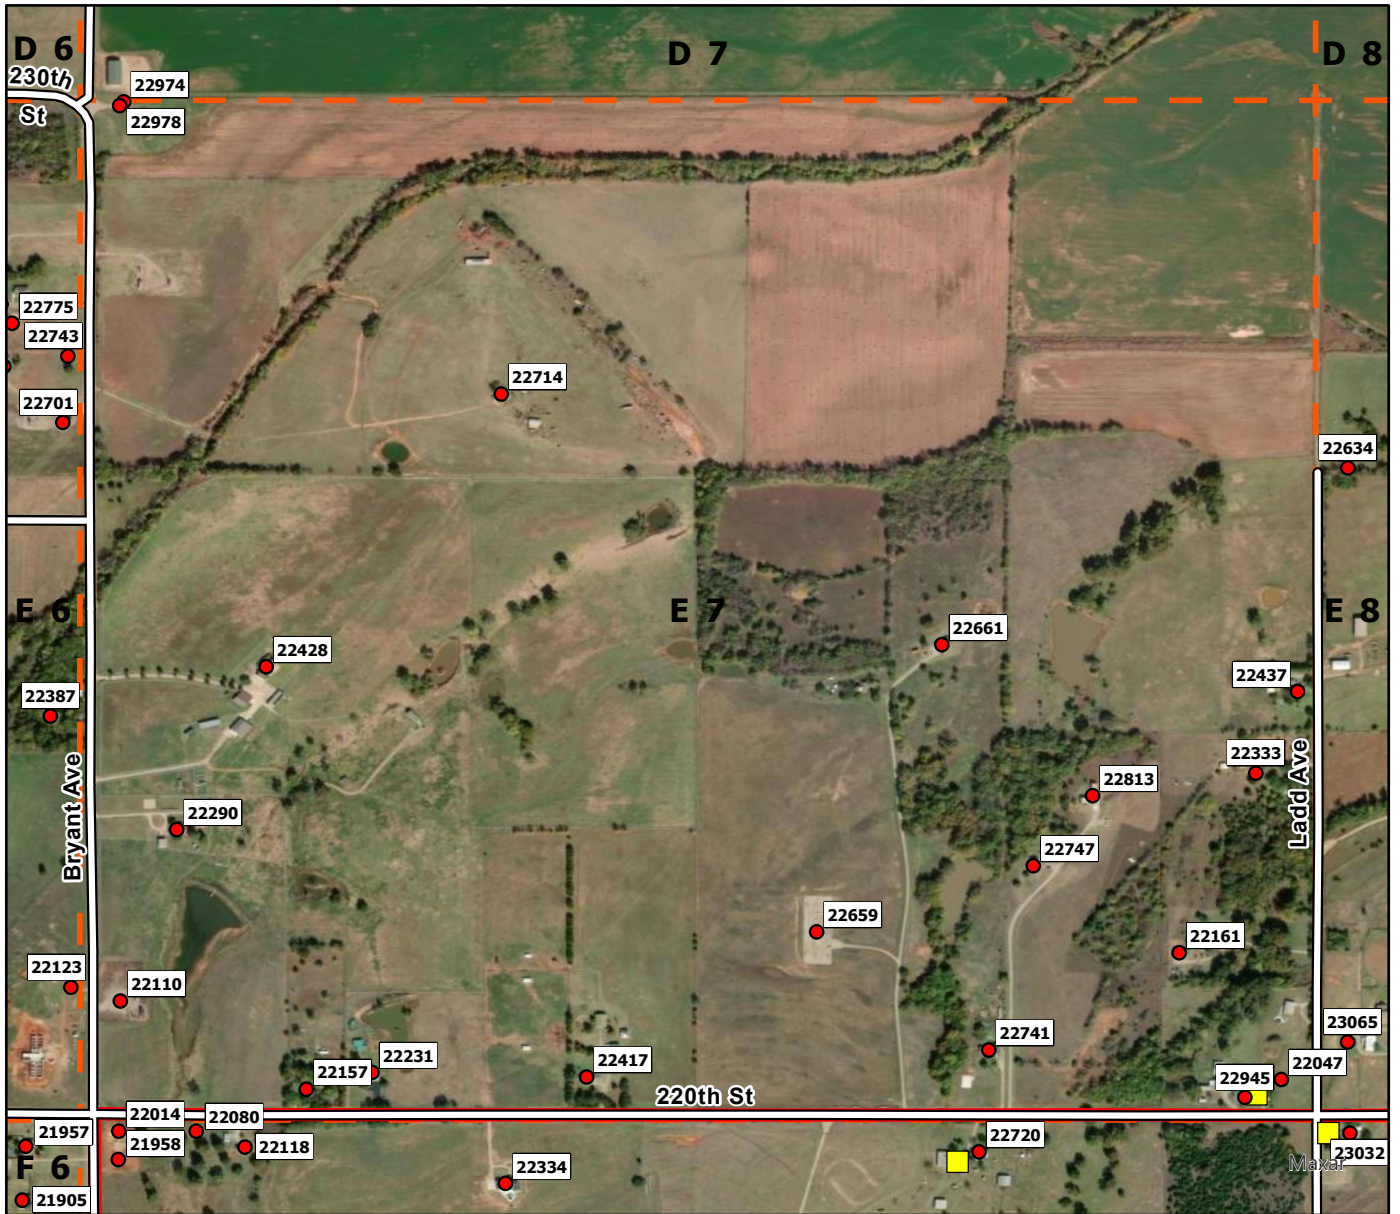

Legend

- Address Point
- Storm Shelters
- Washington FD
- Washington Grid