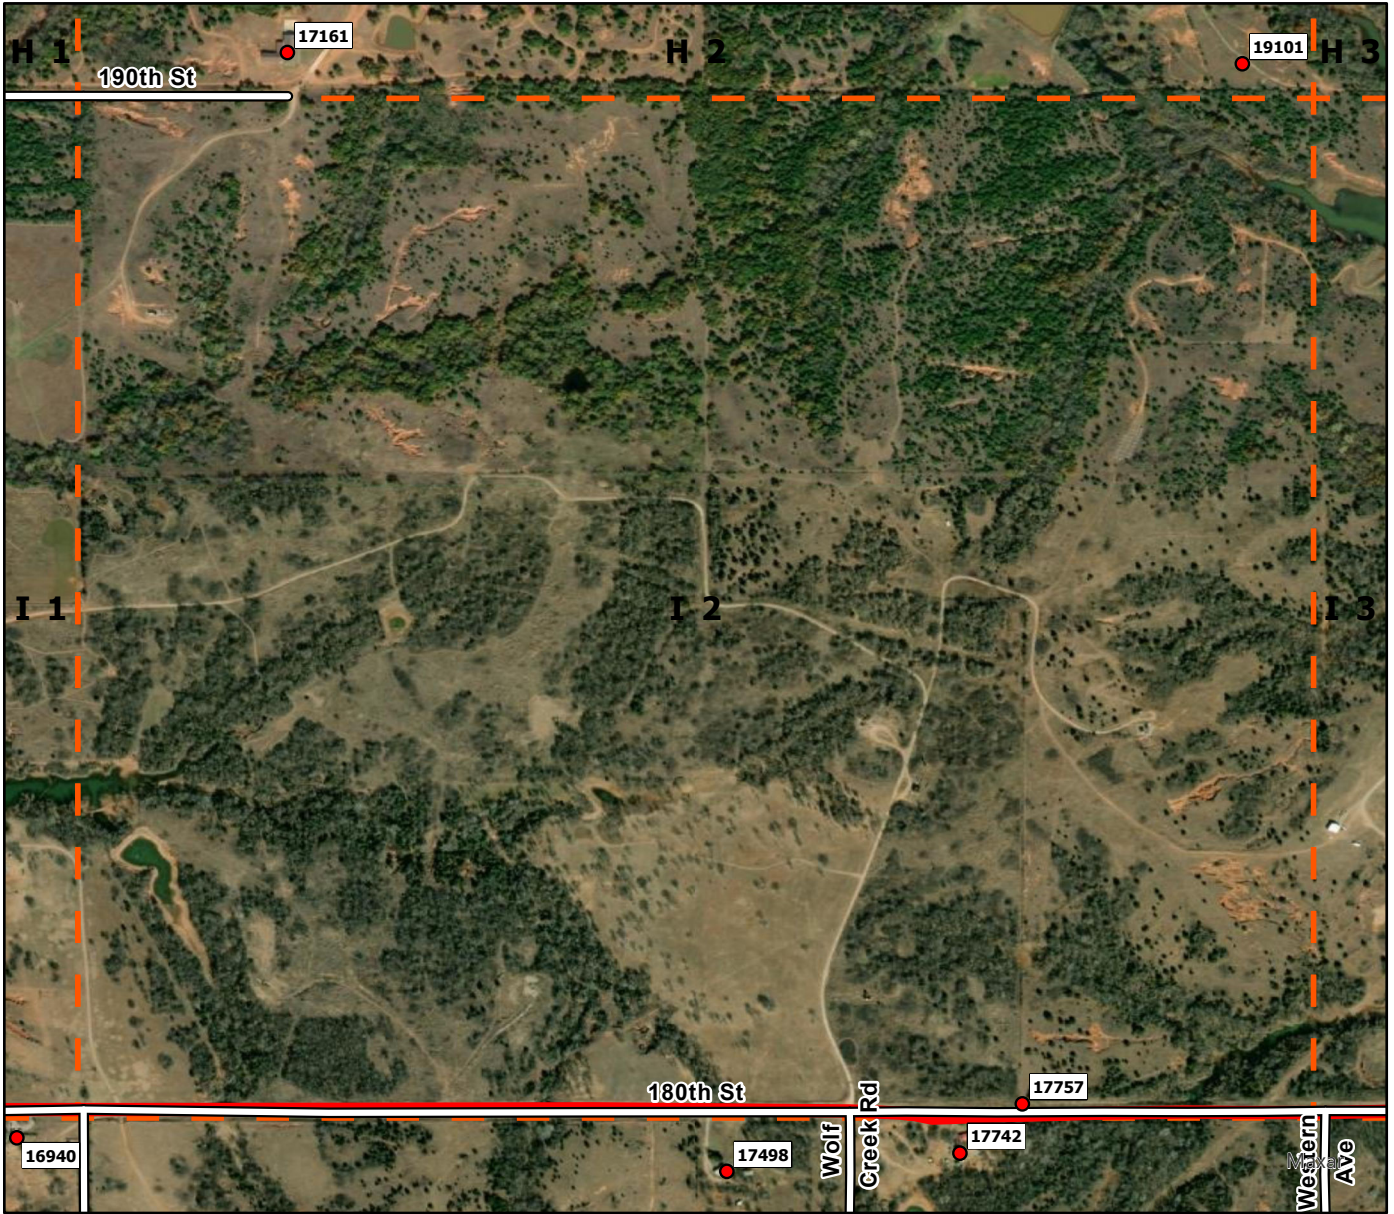

H6

**Legend**

- Address Point
- Storm Shelters
- Washington FD
- Washington Grid

**Legend**

- Address Point
- Storm Shelters
- Washington FD
- Washington Grid

**Legend**

- Address Point
- Storm Shelters
- Washington FD
- Washington Grid