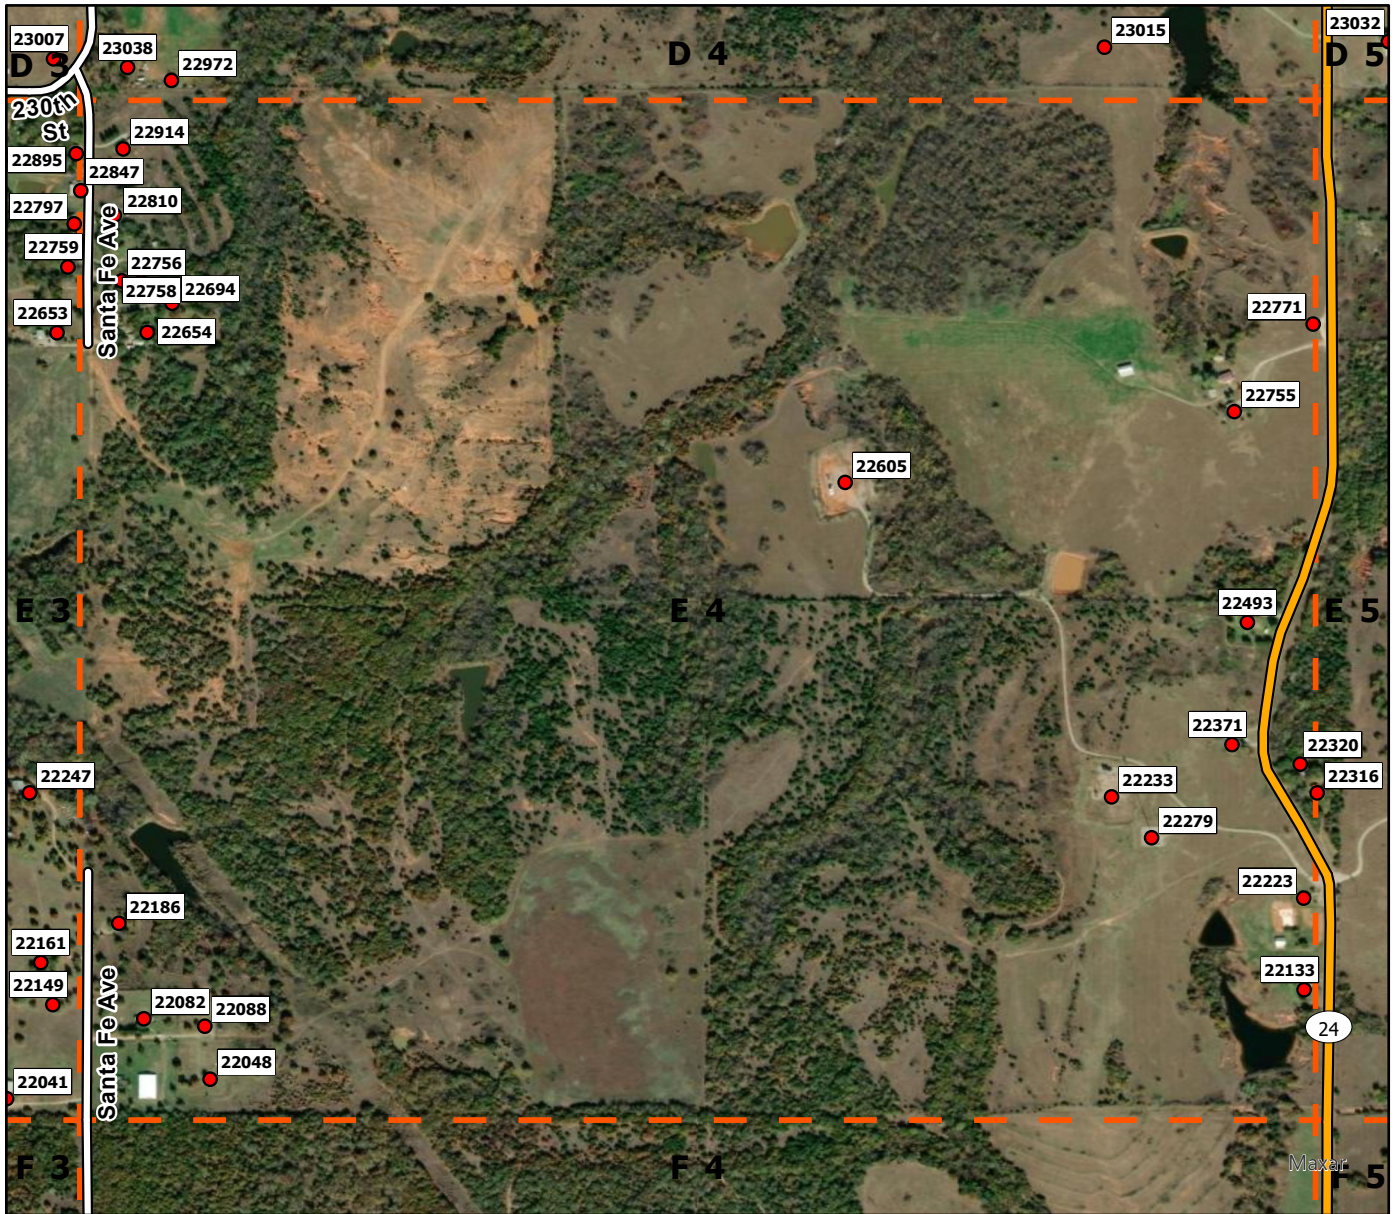

Legend

- Address Point
- Storm Shelters
- Washington FD
- Washington Grid

Legend

- Address Point
- Storm Shelters
- Washington FD
- Washington Grid

Legend

- Address Point
- Storm Shelters
- Washington FD
- Washington Grid