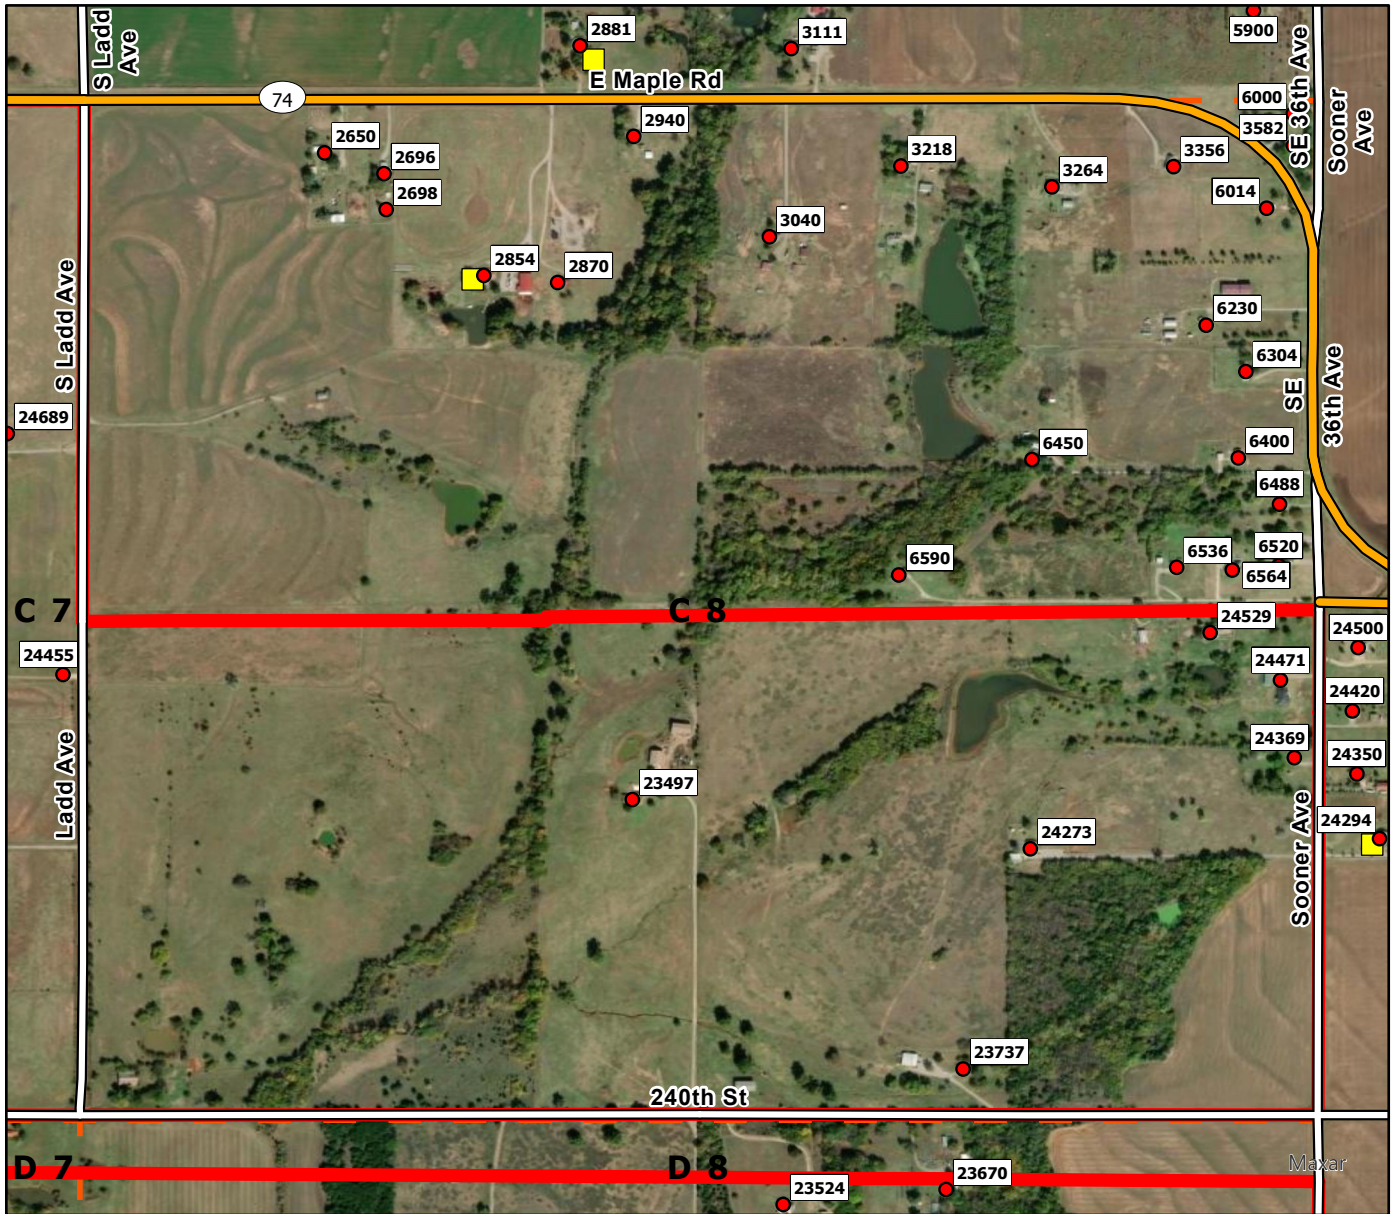

C8

Legend

- Address Point
- Storm Shelters
- Washington FD
- Washington Grid