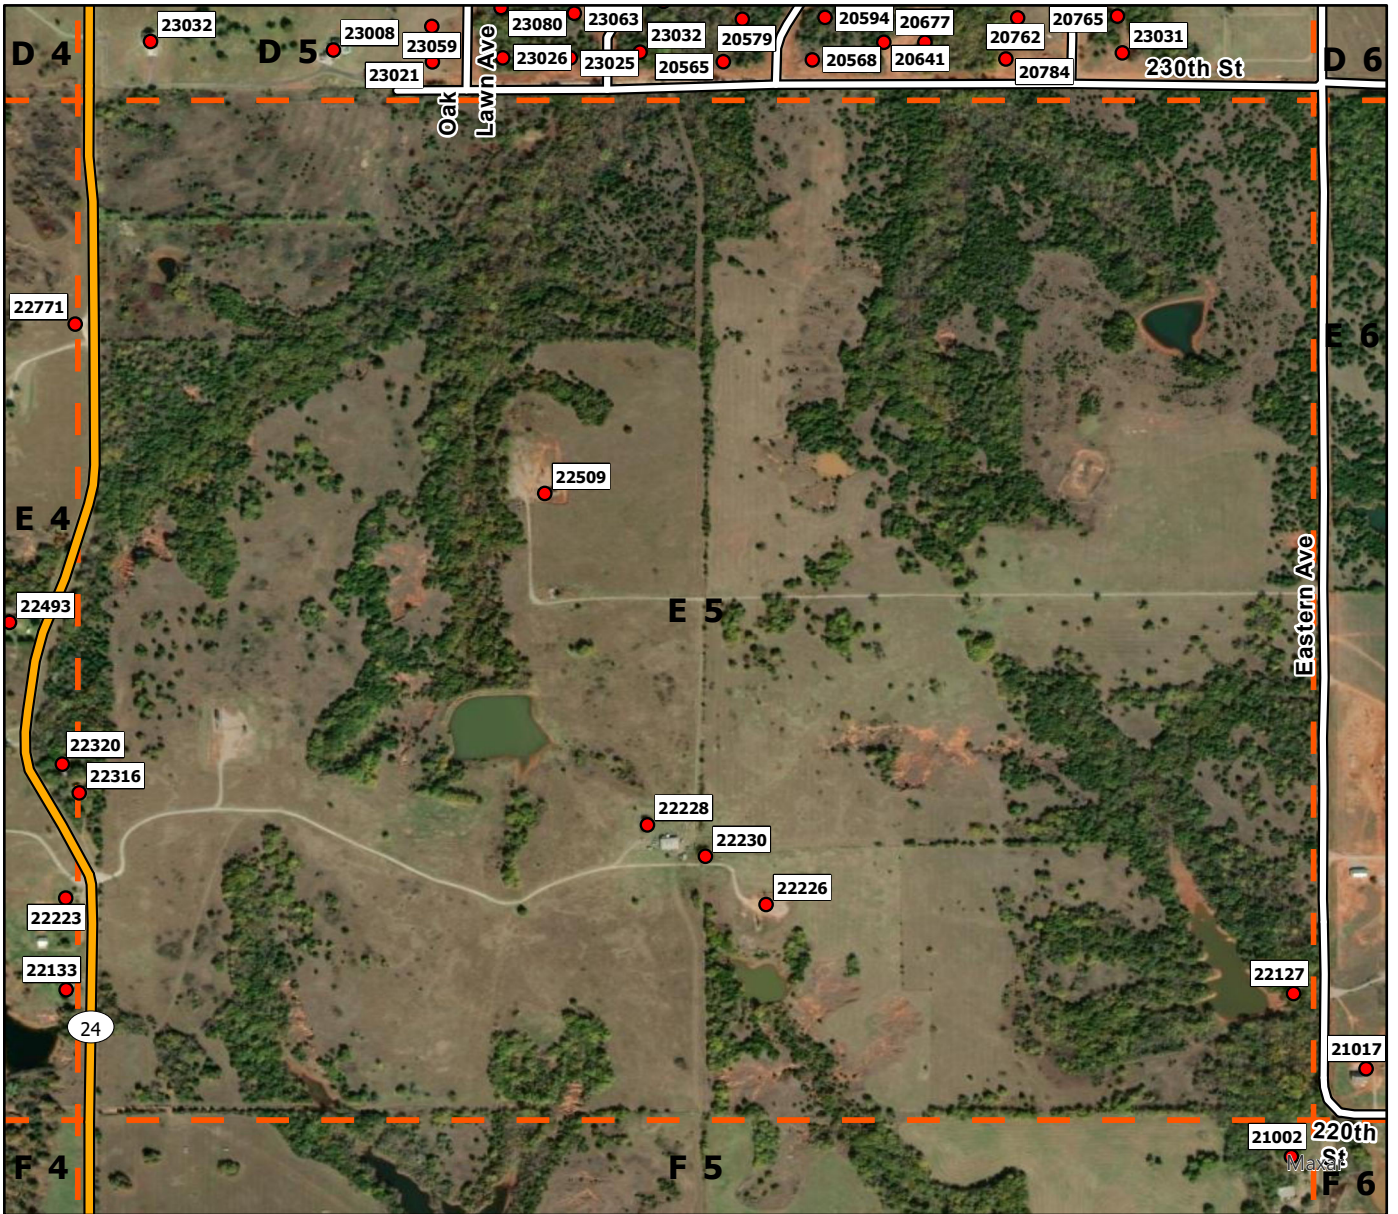

Legend

- Address Point
- Storm Shelters
- Washington FD
- Washington Grid

Legend

- Address Point
- Storm Shelters
- Washington FD
- Washington Grid

Legend

- Address Point
- Storm Shelters
- Washington FD
- Washington Grid