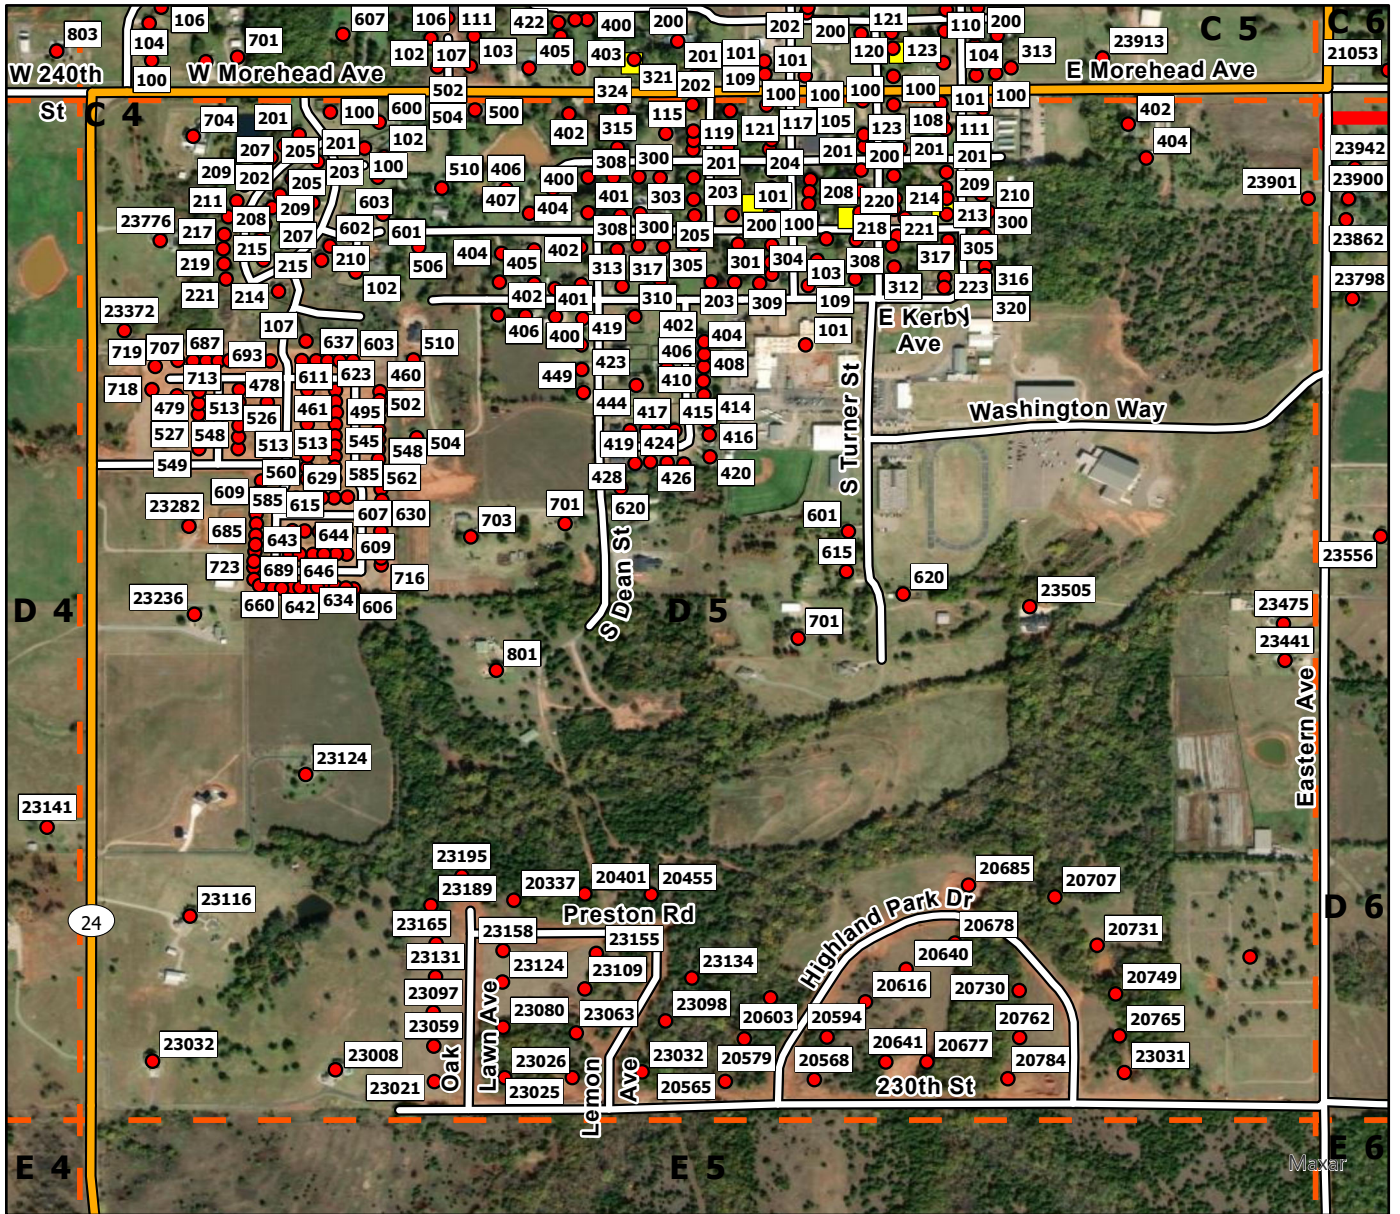

D5

Legend

- Address Point
- Storm Shelters
- Washington FD
- ┌ Washington Grid