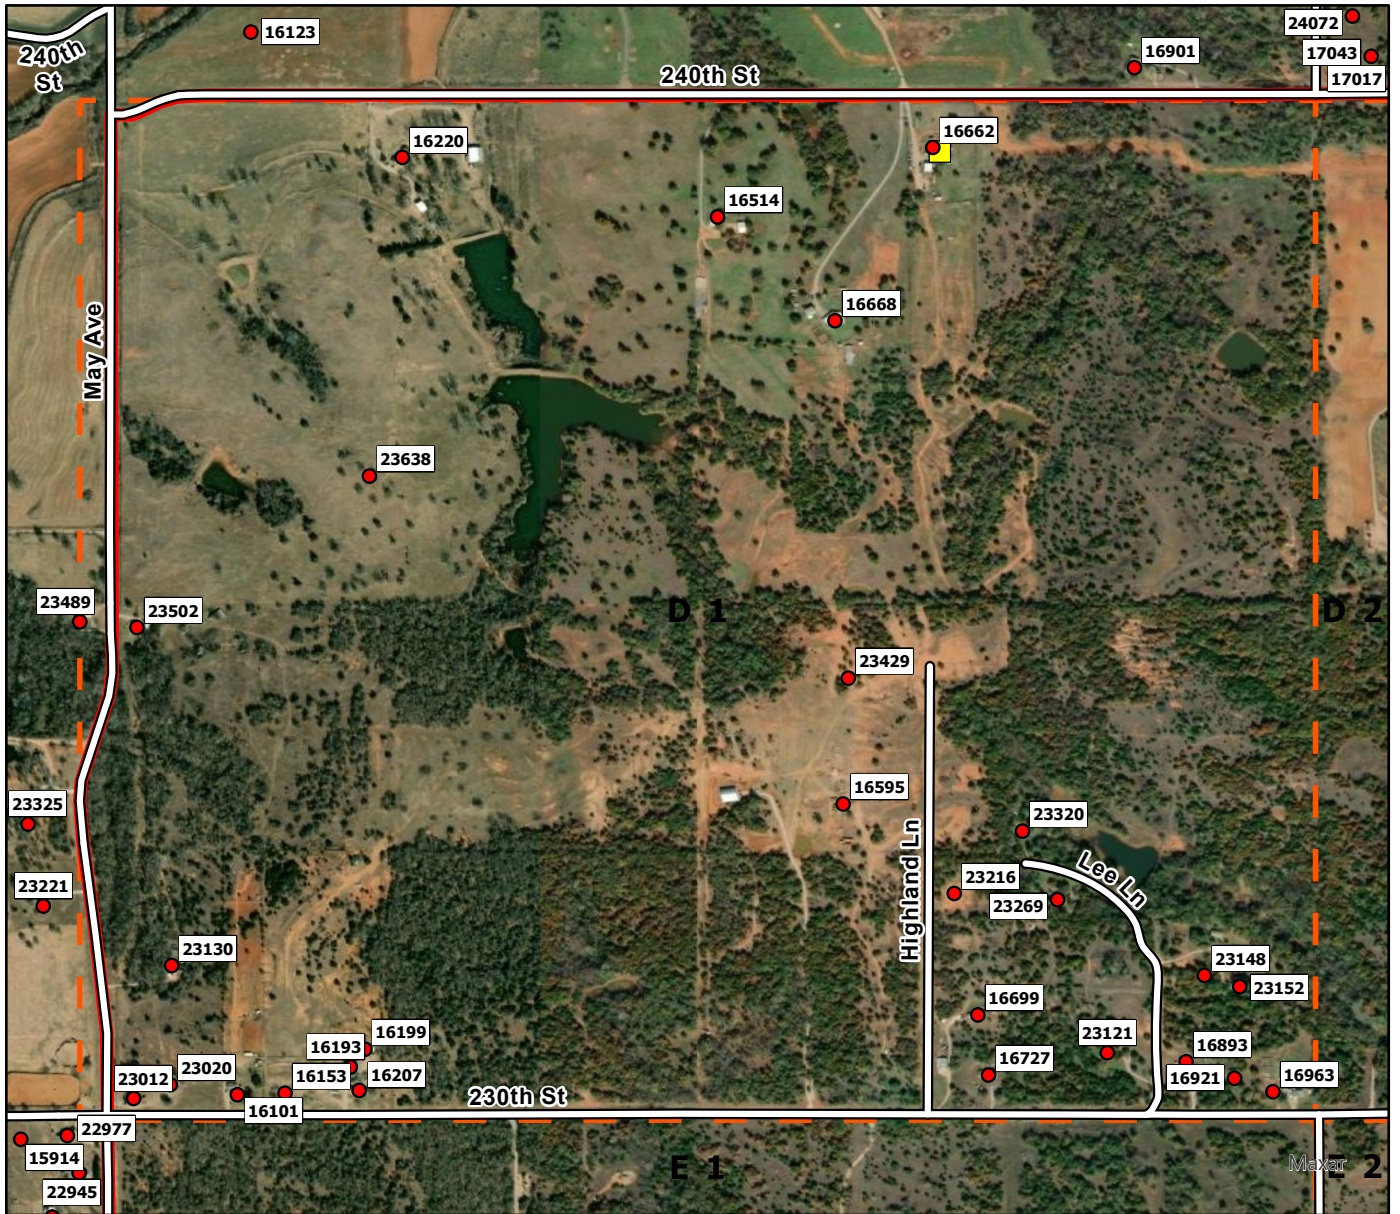

D1

Legend

- Address Point
- Storm Shelters
- Washington FD
- Washington Grid