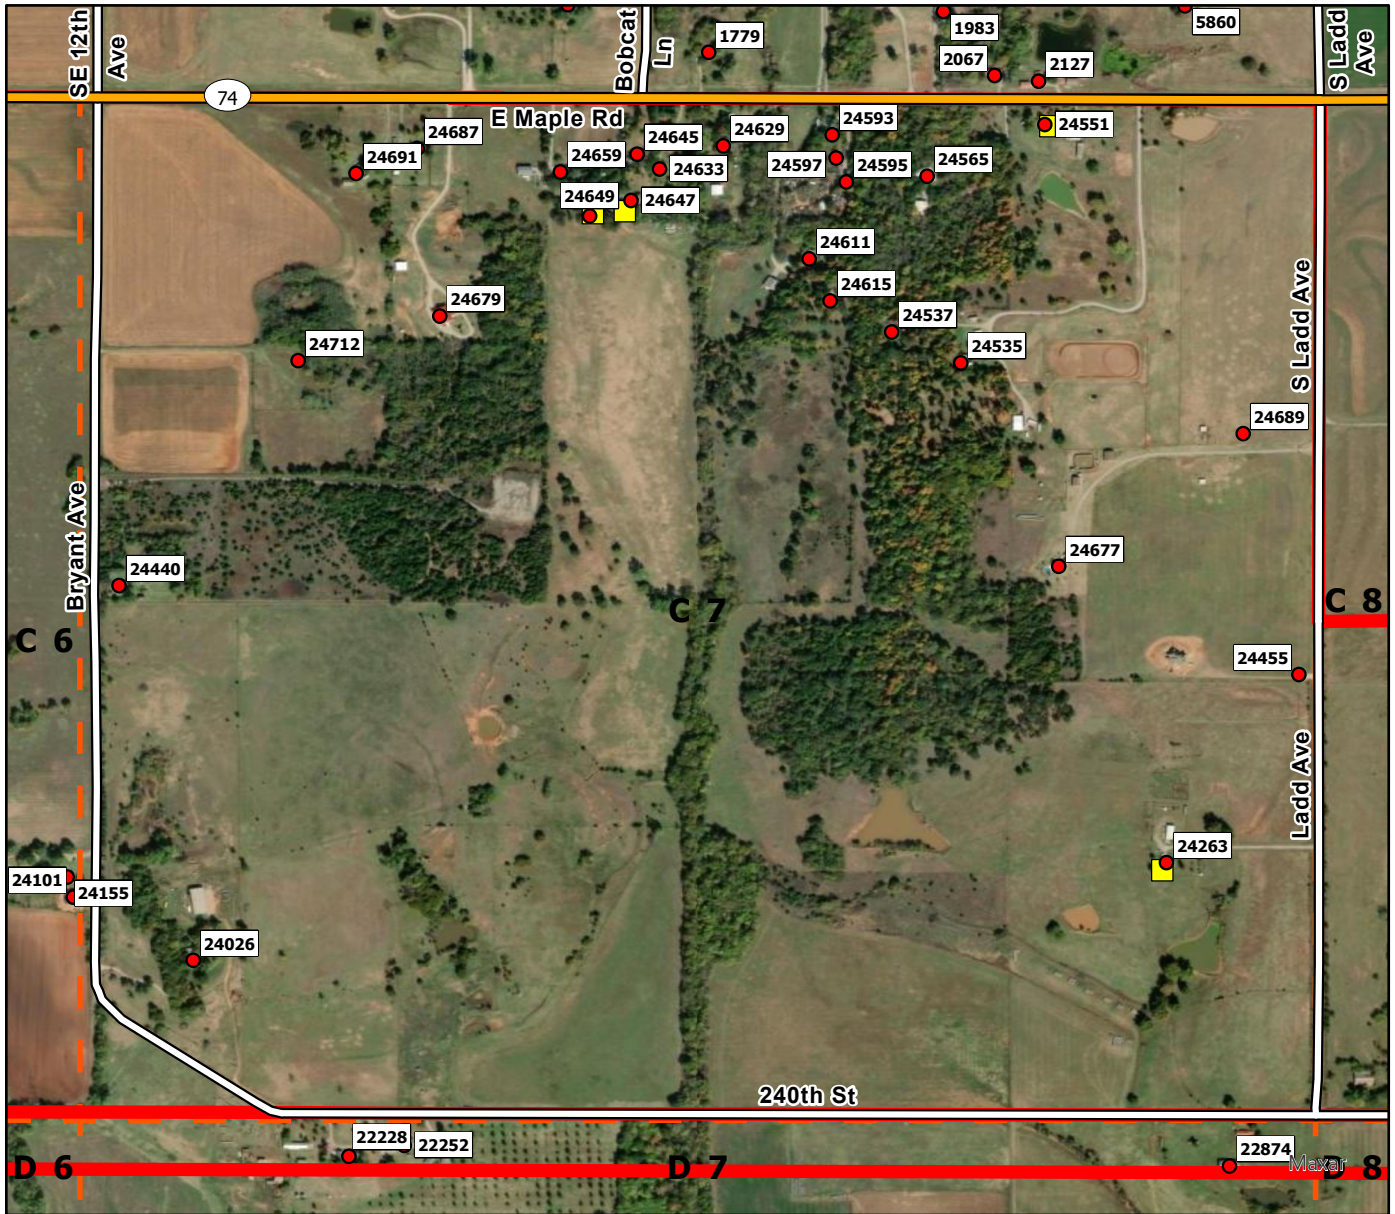

Legend

- Address Point
- Storm Shelters
- Washington FD
- Washington Grid

Legend

- Address Point
- Storm Shelters
- Washington FD
- Washington Grid

Legend

- Address Point
- Storm Shelters
- Washington FD
- Washington Grid

C8

Legend

- Address Point
- Storm Shelters
- Washington FD
- Washington Grid

D1

Legend

- Address Point
- Storm Shelters
- Washington FD
- Washington Grid

D2

Legend