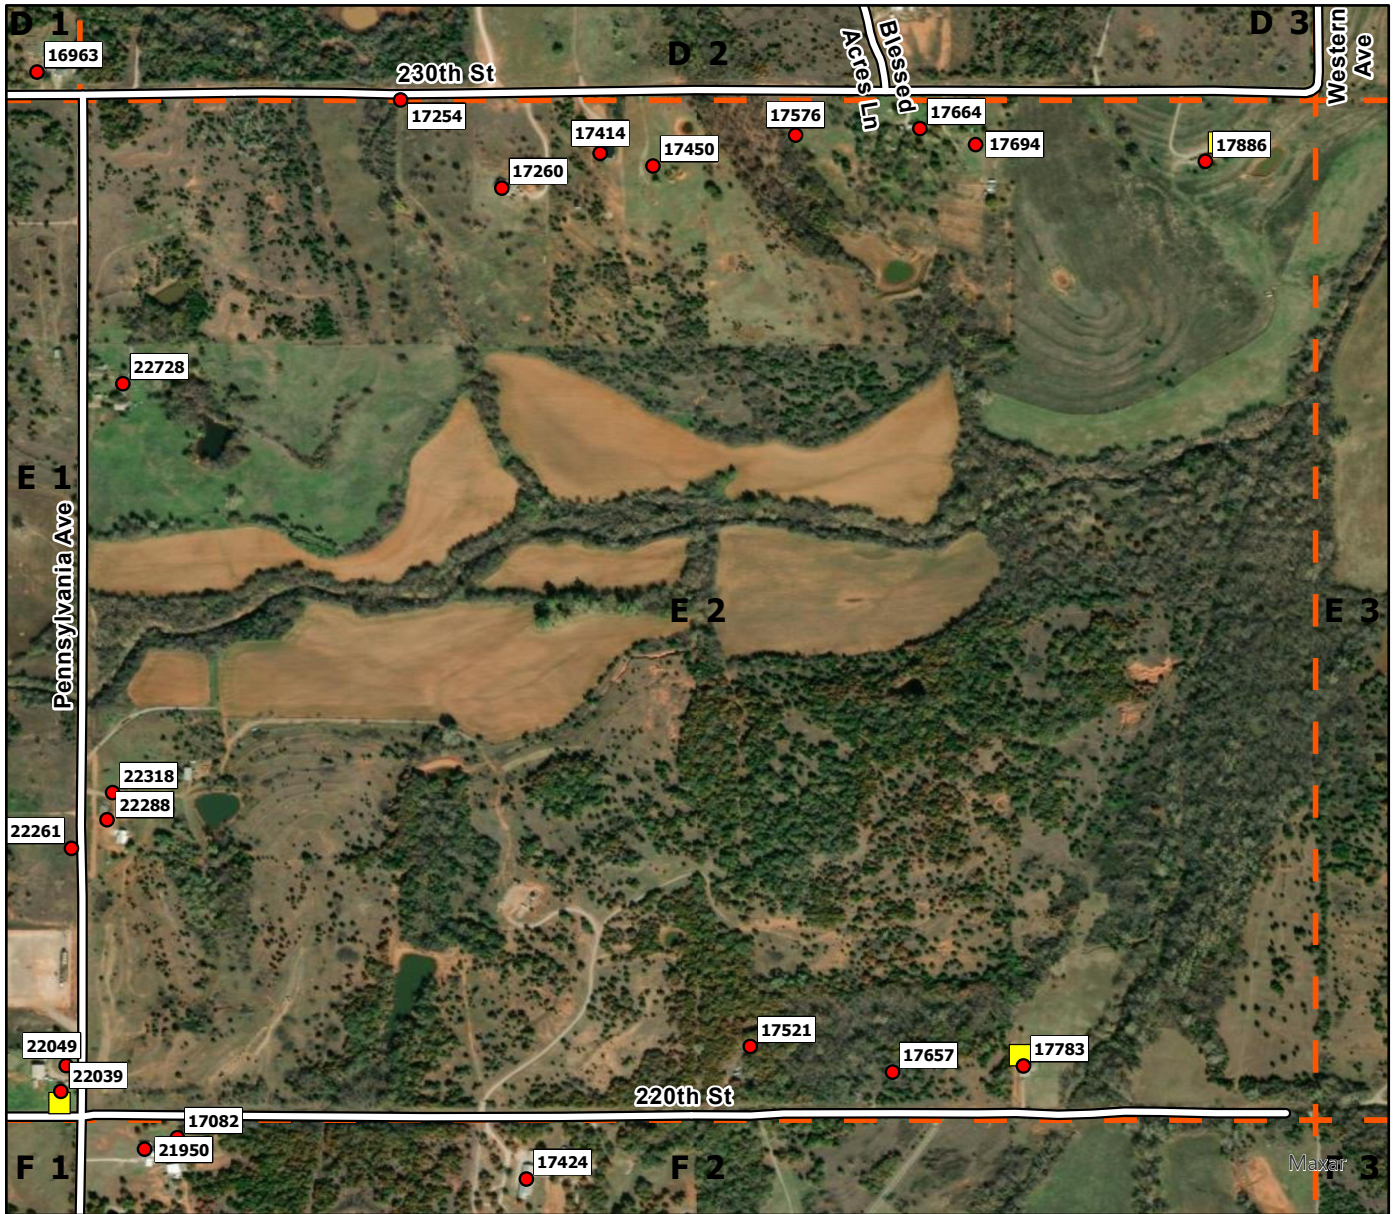

- Address Point
- Storm Shelters
- Washington FD
- Washington Grid

D8

Legend

- Address Point
- Storm Shelters
- Washington FD
- Washington Grid

E1

Legend

- Address Point
- Storm Shelters
- Washington FD
- Washington Grid