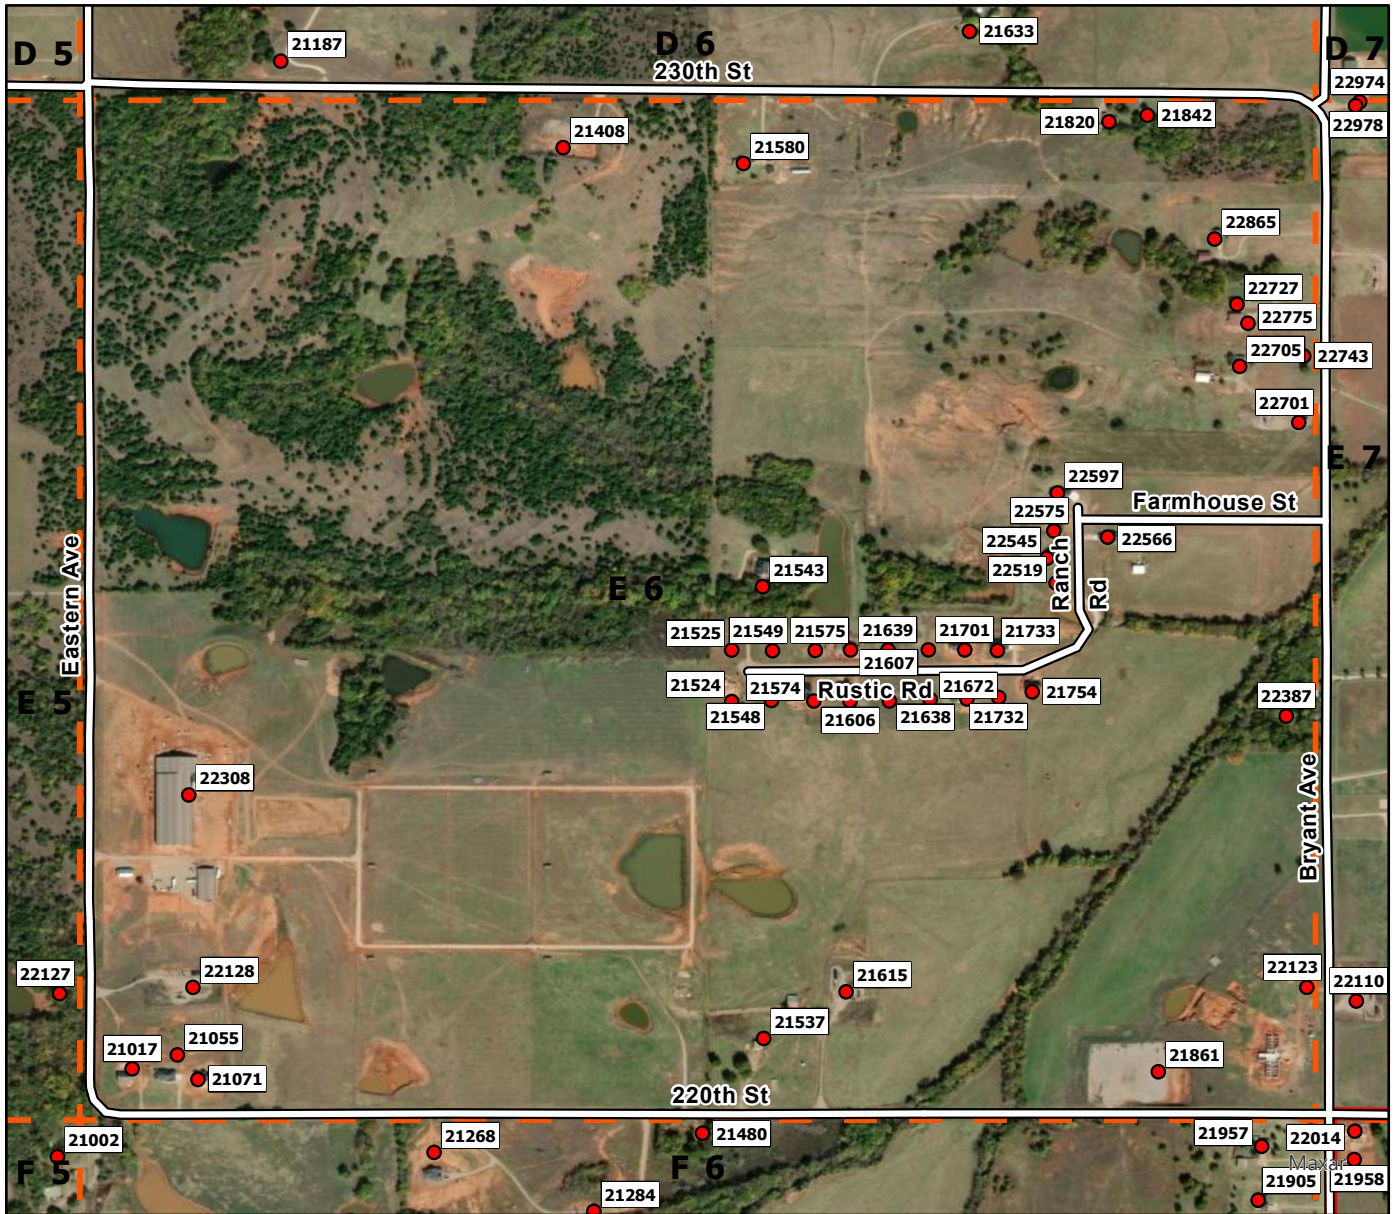

Legend

- Address Point
- Storm Shelters
- Washington FD
- Washington Grid

Legend

- Address Point
- Storm Shelters
- Washington FD
- Washington Grid

Legend

- Address Point
- Storm Shelters
- Washington FD
- Washington Grid

E5

Legend

- Address Point
- Storm Shelters
- Washington FD
- Washington Grid

E6

Legend

- Address Point
- Storm Shelters
- Washington FD
- Washington Grid