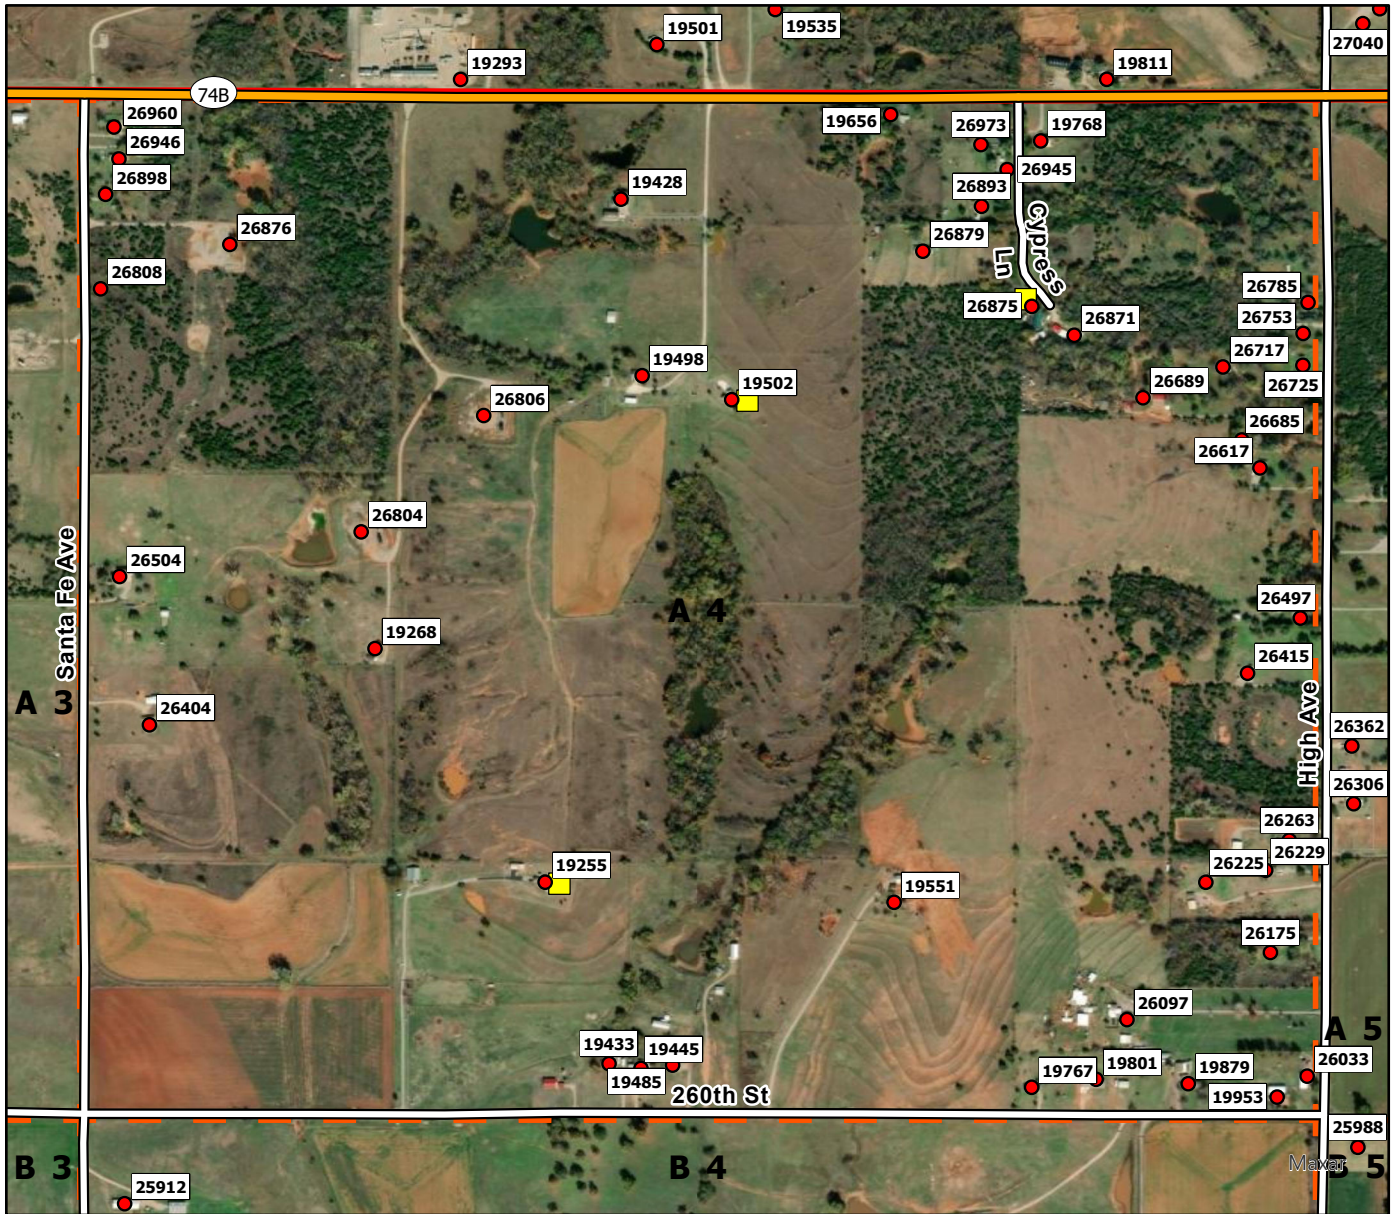

A4

Legend

- Address Point
- Storm Shelters
- Washington FD
- Washington Grid