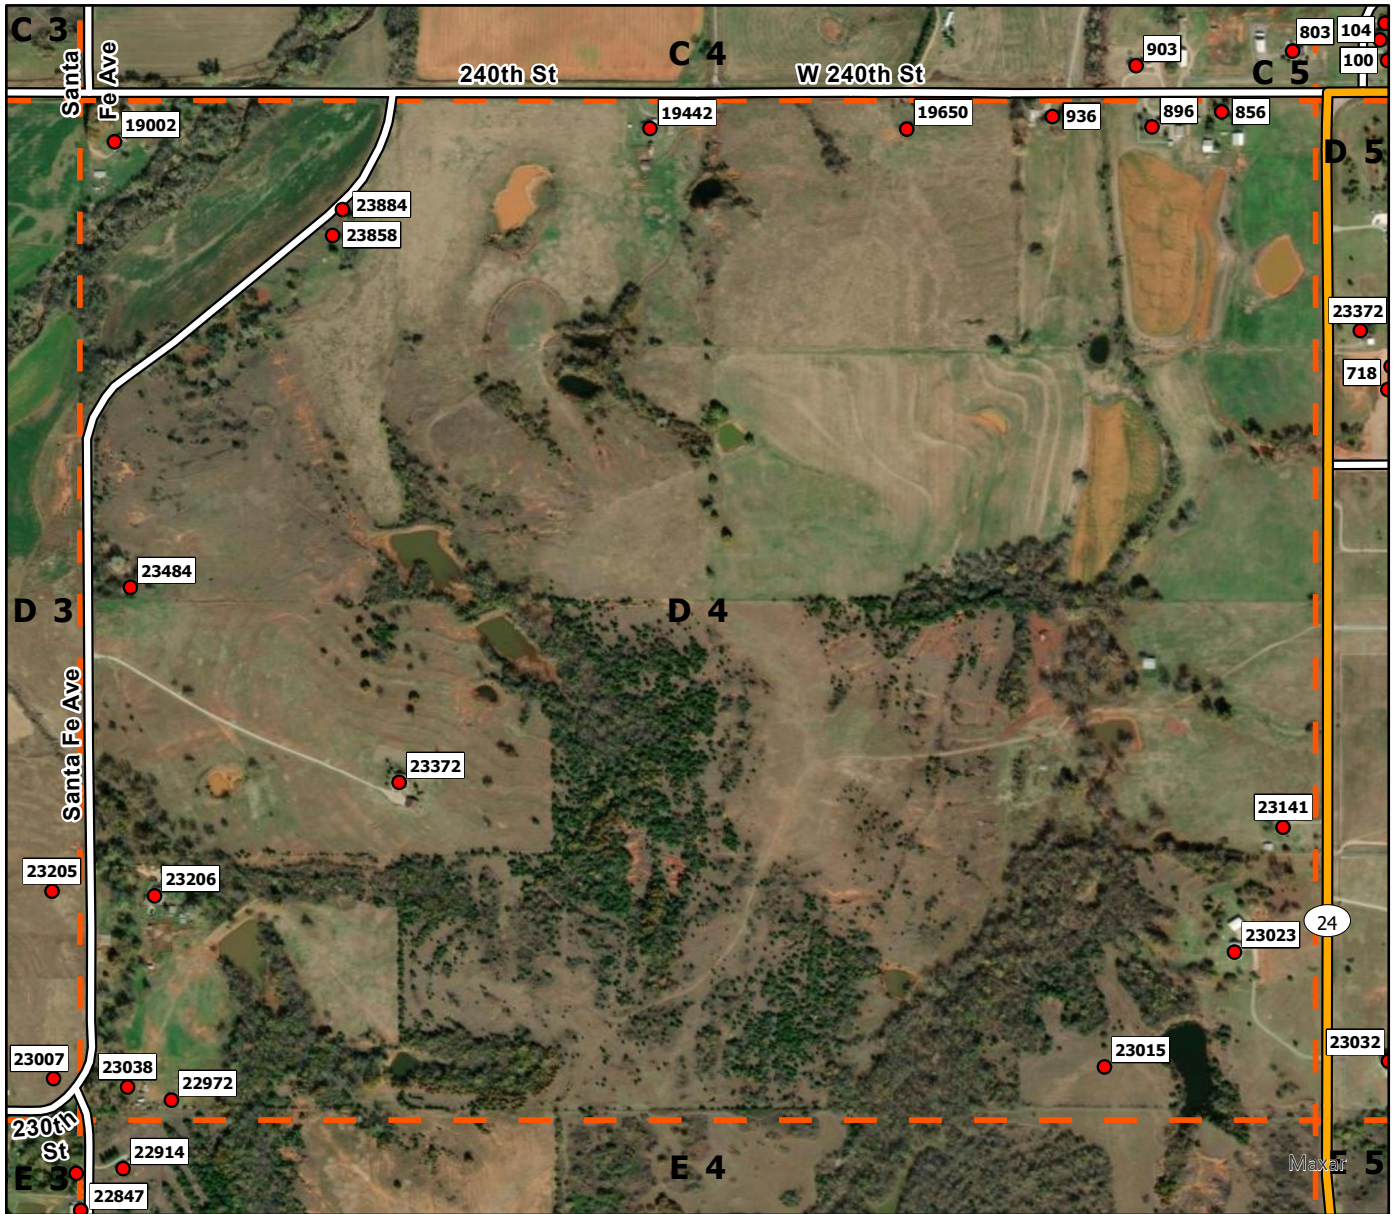

C8

Legend

- Address Point
- Storm Shelters
- Washington FD
- Washington Grid

D1

Legend

- Address Point
- Storm Shelters
- Washington FD
- Washington Grid

D2

Legend

- Address Point
- Storm Shelters
- Washington FD
- Washington Grid

D3

Legend

- Address Point
- Storm Shelters
- Washington FD
- Washington Grid

Legend

- Address Point
- Storm Shelters
- Washington FD
- Washington Grid

D5

Legend

- Address Point
- Storm Shelters
- Washington FD
- ┌ Washington Grid

D6

Legend

- Address Point
- Storm Shelters
- Washington FD
- Washington Grid

D7

Legend