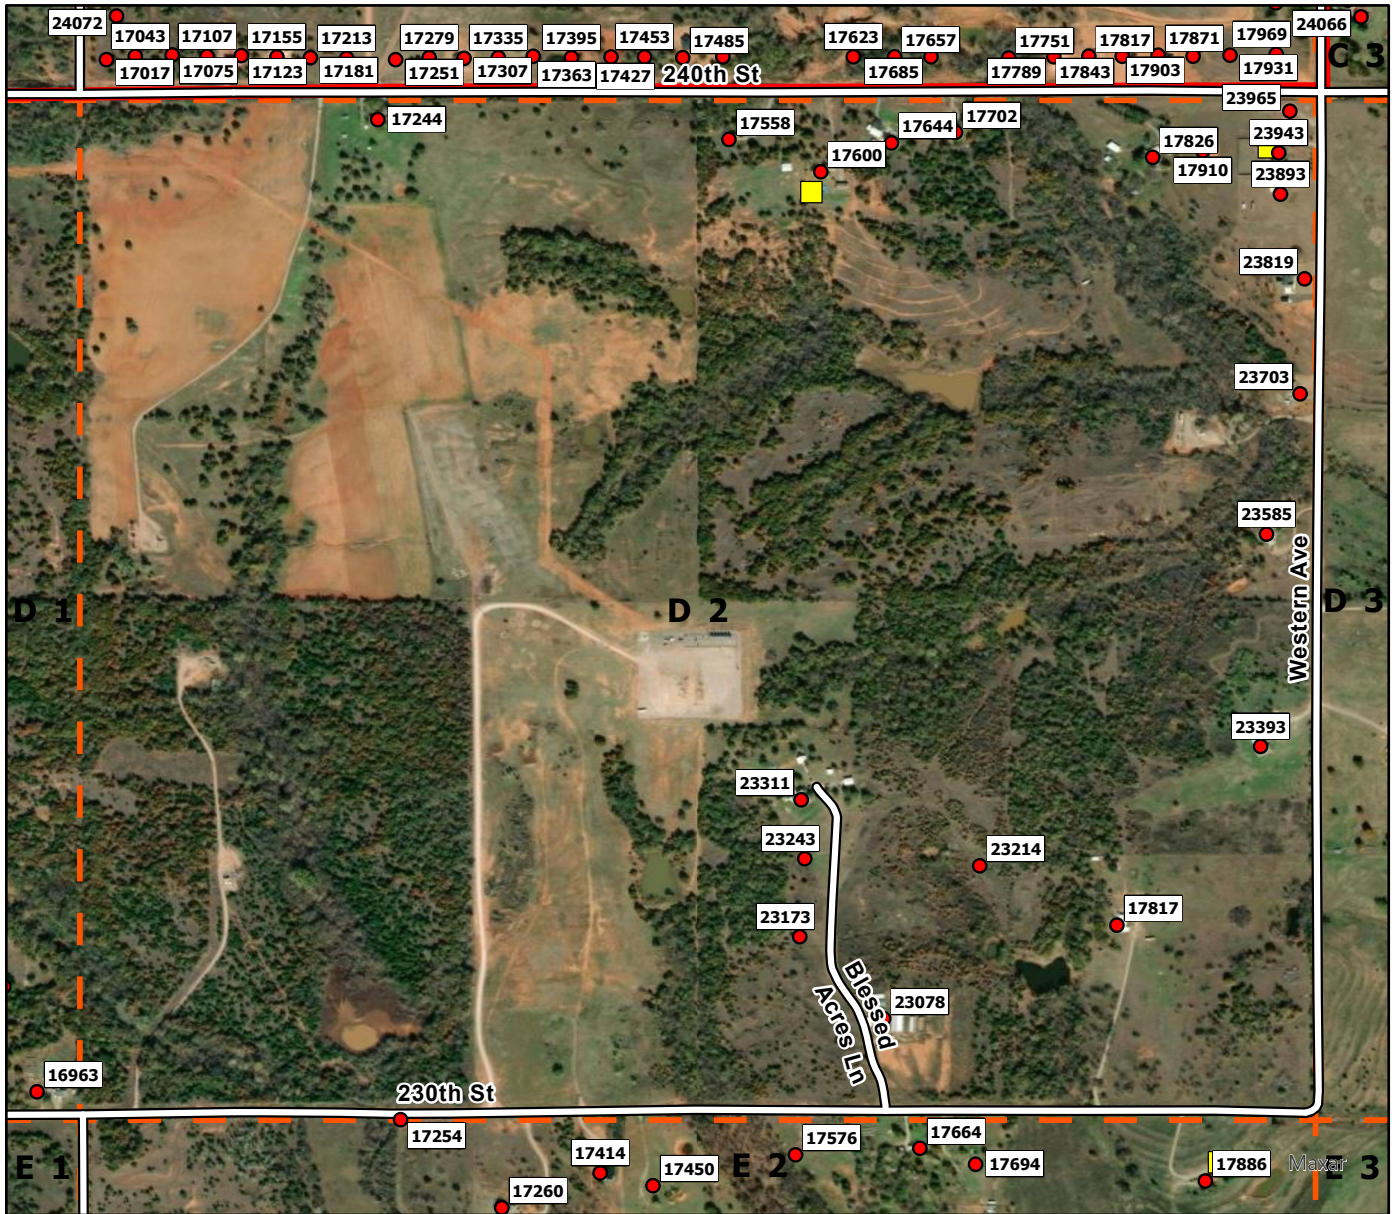

C8

Legend

- Address Point
- Storm Shelters
- Washington FD
- Washington Grid

D1

Legend

- Address Point
- Storm Shelters
- Washington FD
- Washington Grid

D2

Legend

- Address Point
- Storm Shelters
- Washington FD
- Washington Grid

D3

Legend

- Address Point
- Storm Shelters
- Washington FD
- Washington Grid

Legend

- Address Point
- Storm Shelters
- Washington FD
- Washington Grid