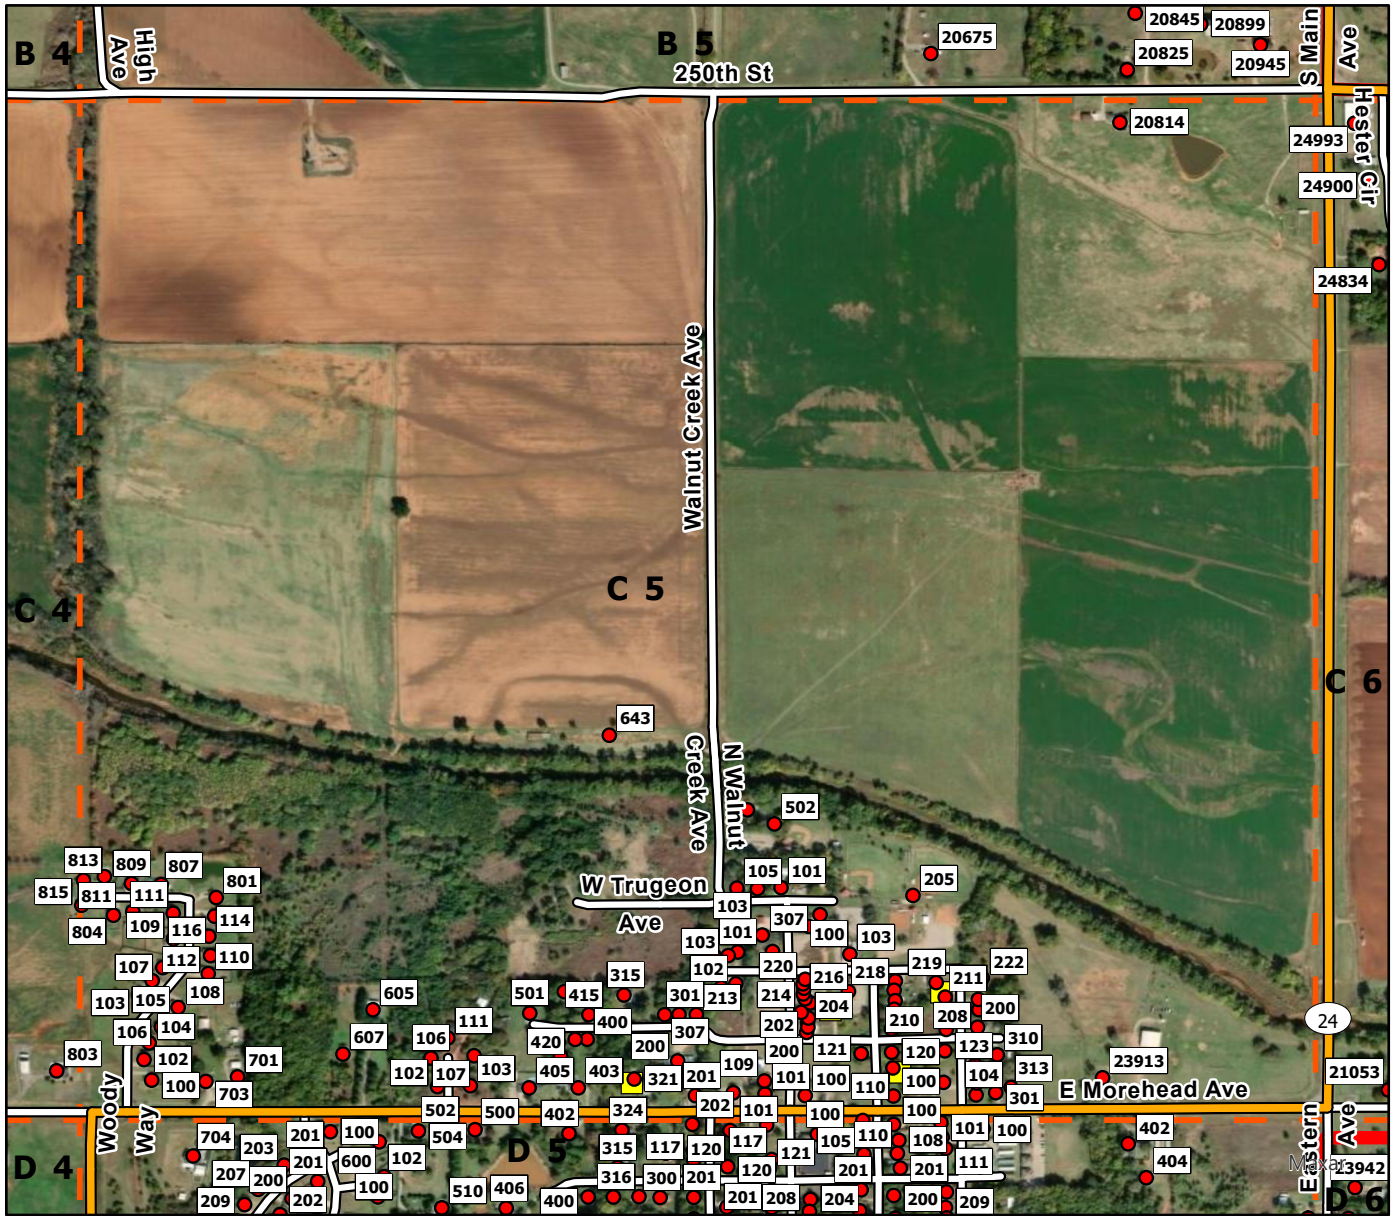

Legend

- Address Point
- Storm Shelters
- Washington FD
- Washington Grid