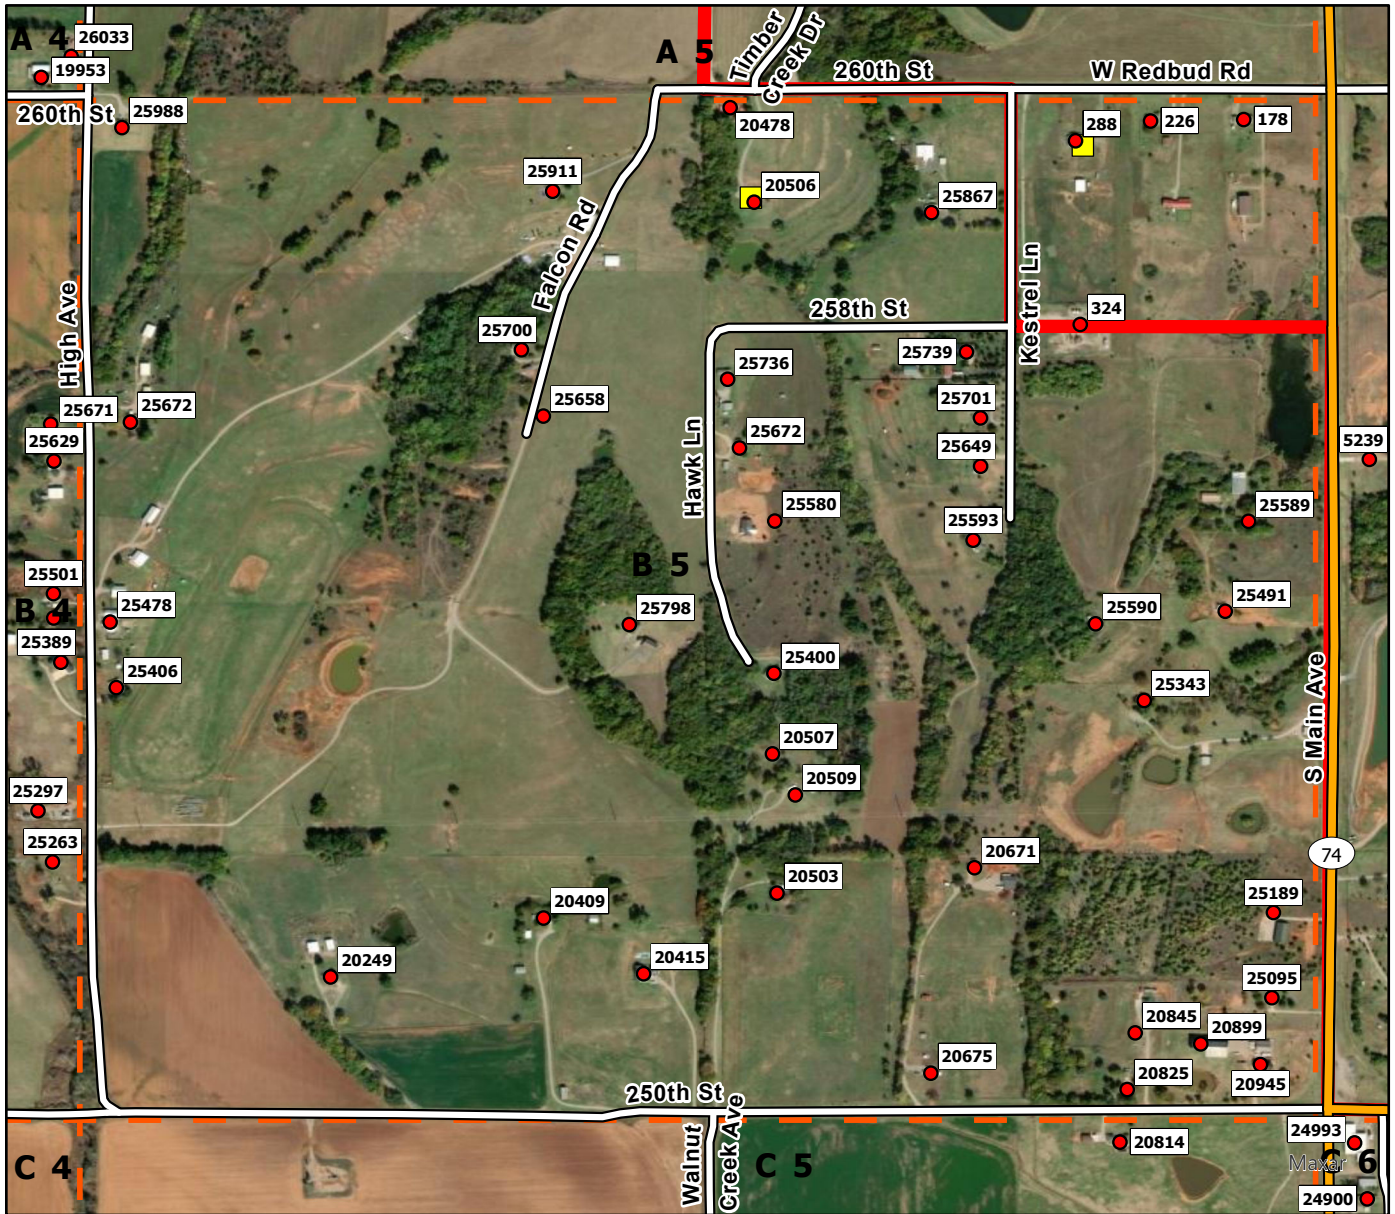

B5

Legend

- Address Point
- Storm Shelters
- Washington FD
- Washington Grid