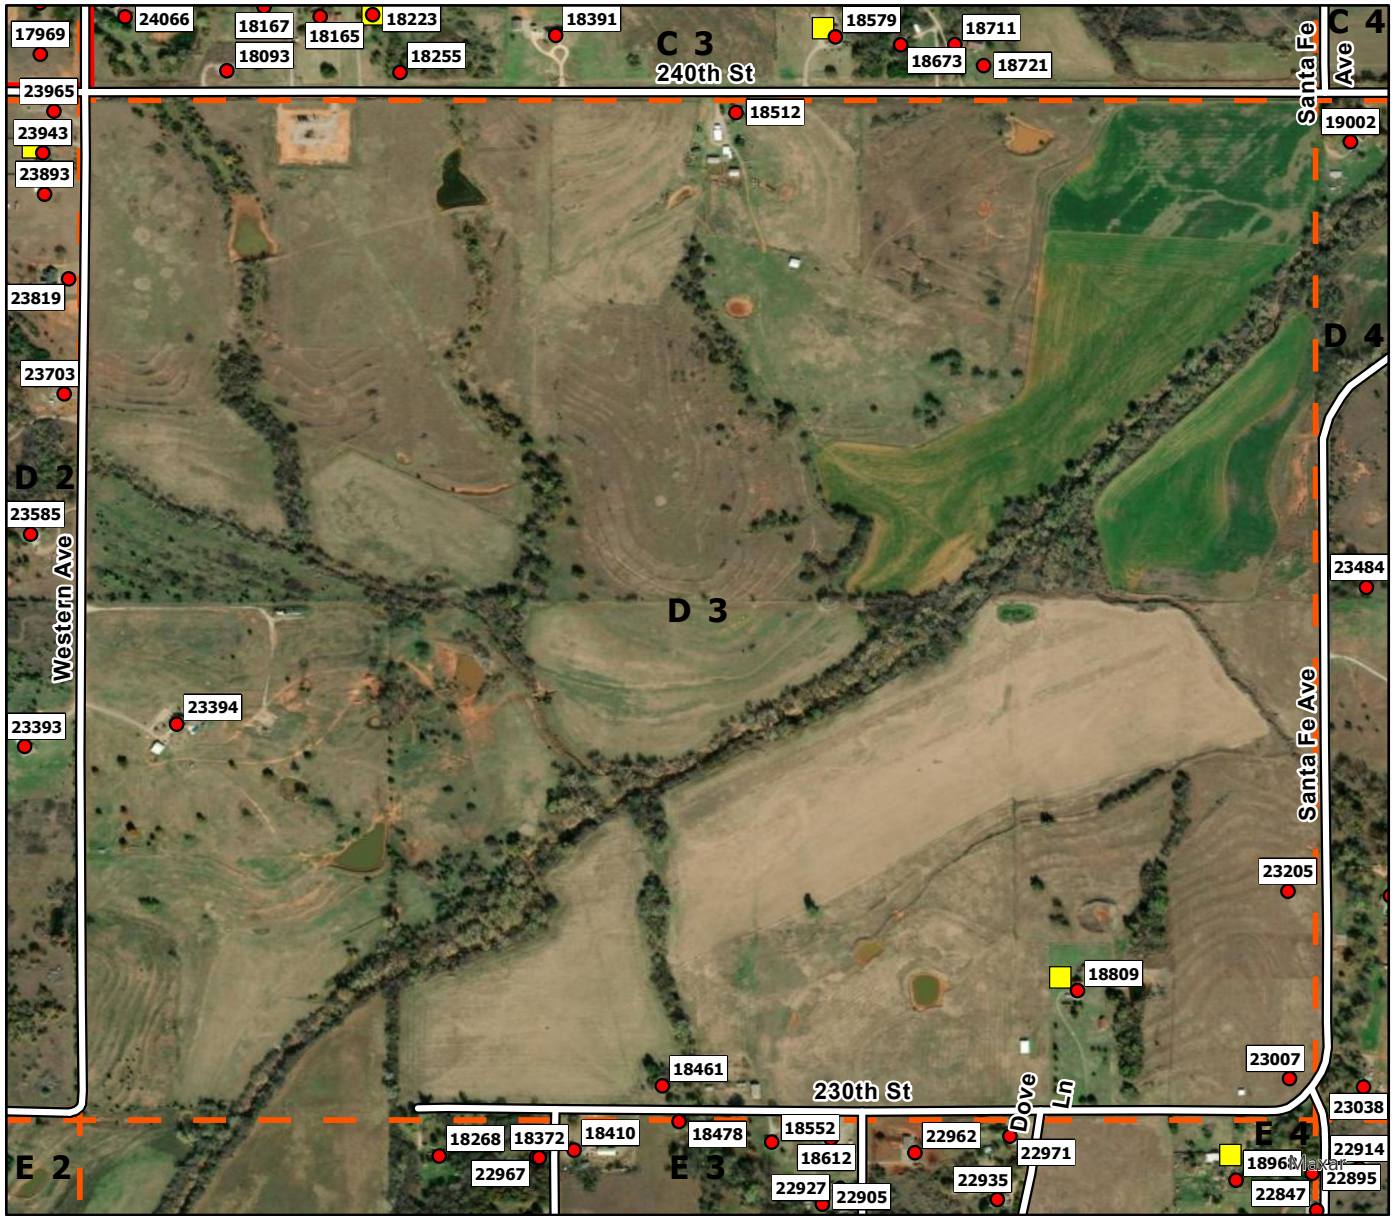

D3

Legend

- Address Point
- Storm Shelters
- Washington FD
- Washington Grid