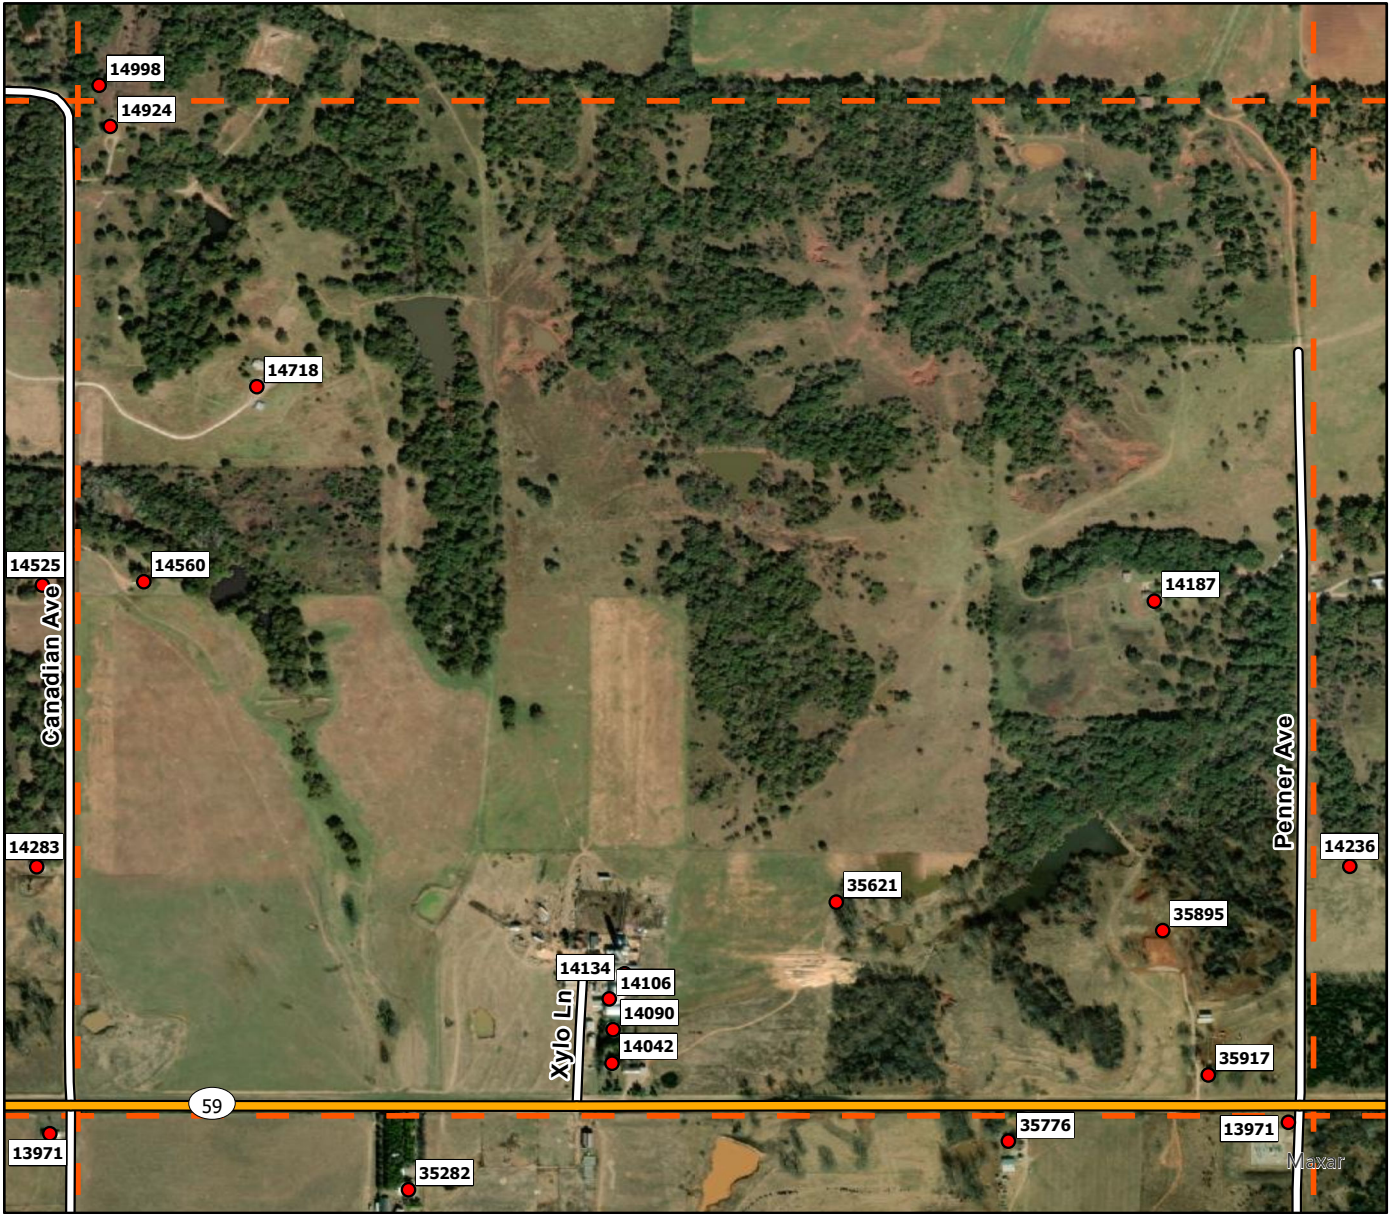

B2

Legend

- Address Point
- Storm Shelters
- Rosedale FD
- Rosedale Grid