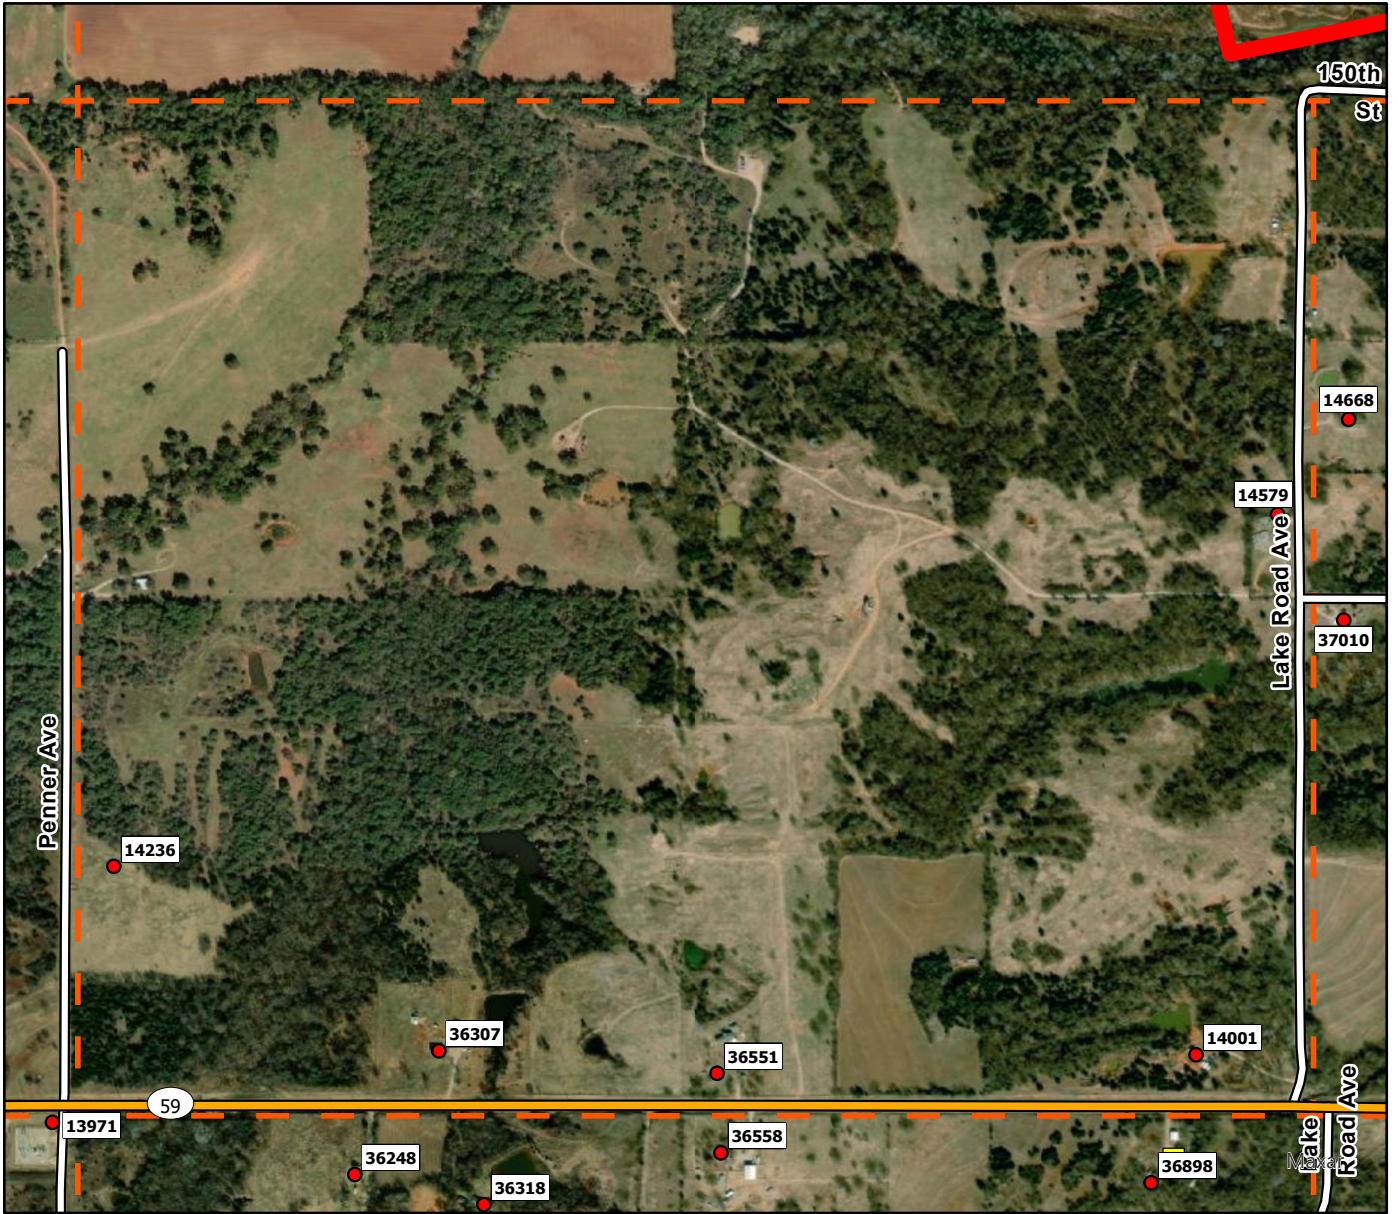

B3

Legend

- Address Point
- Storm Shelters
- Rosedale FD
- Rosedale Grid