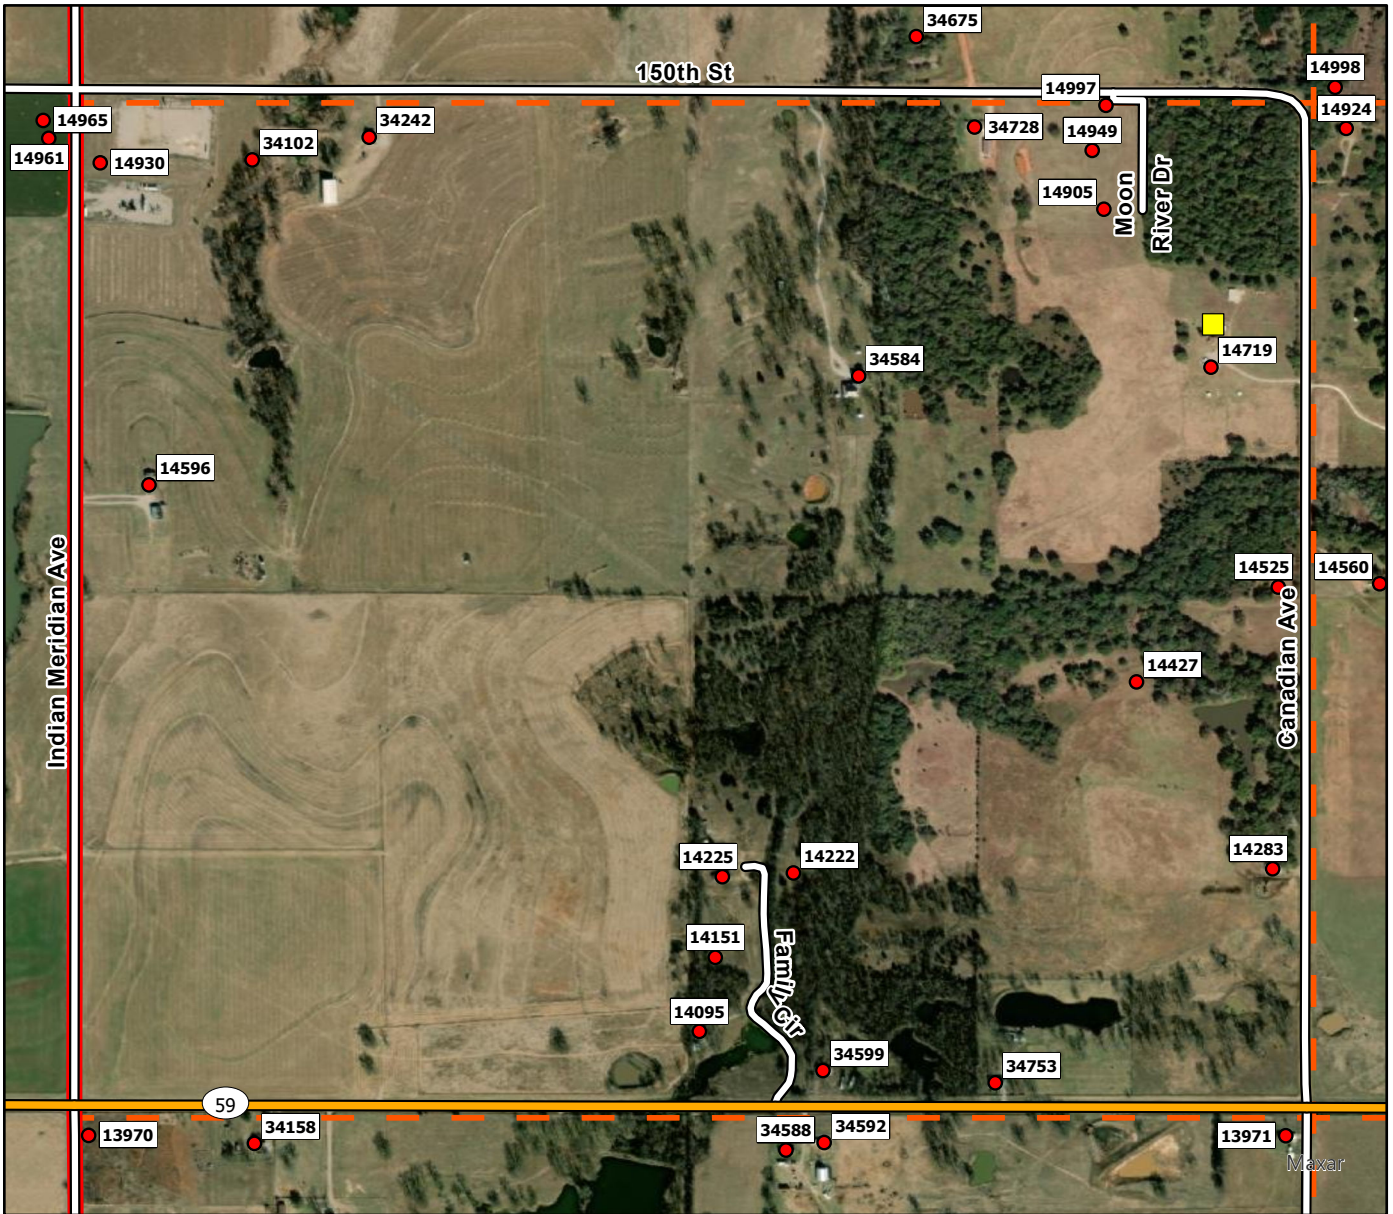

B1

Legend	
●	Address Point
	Storm Shelters
	Rosedale FD
	Rosedale Grid