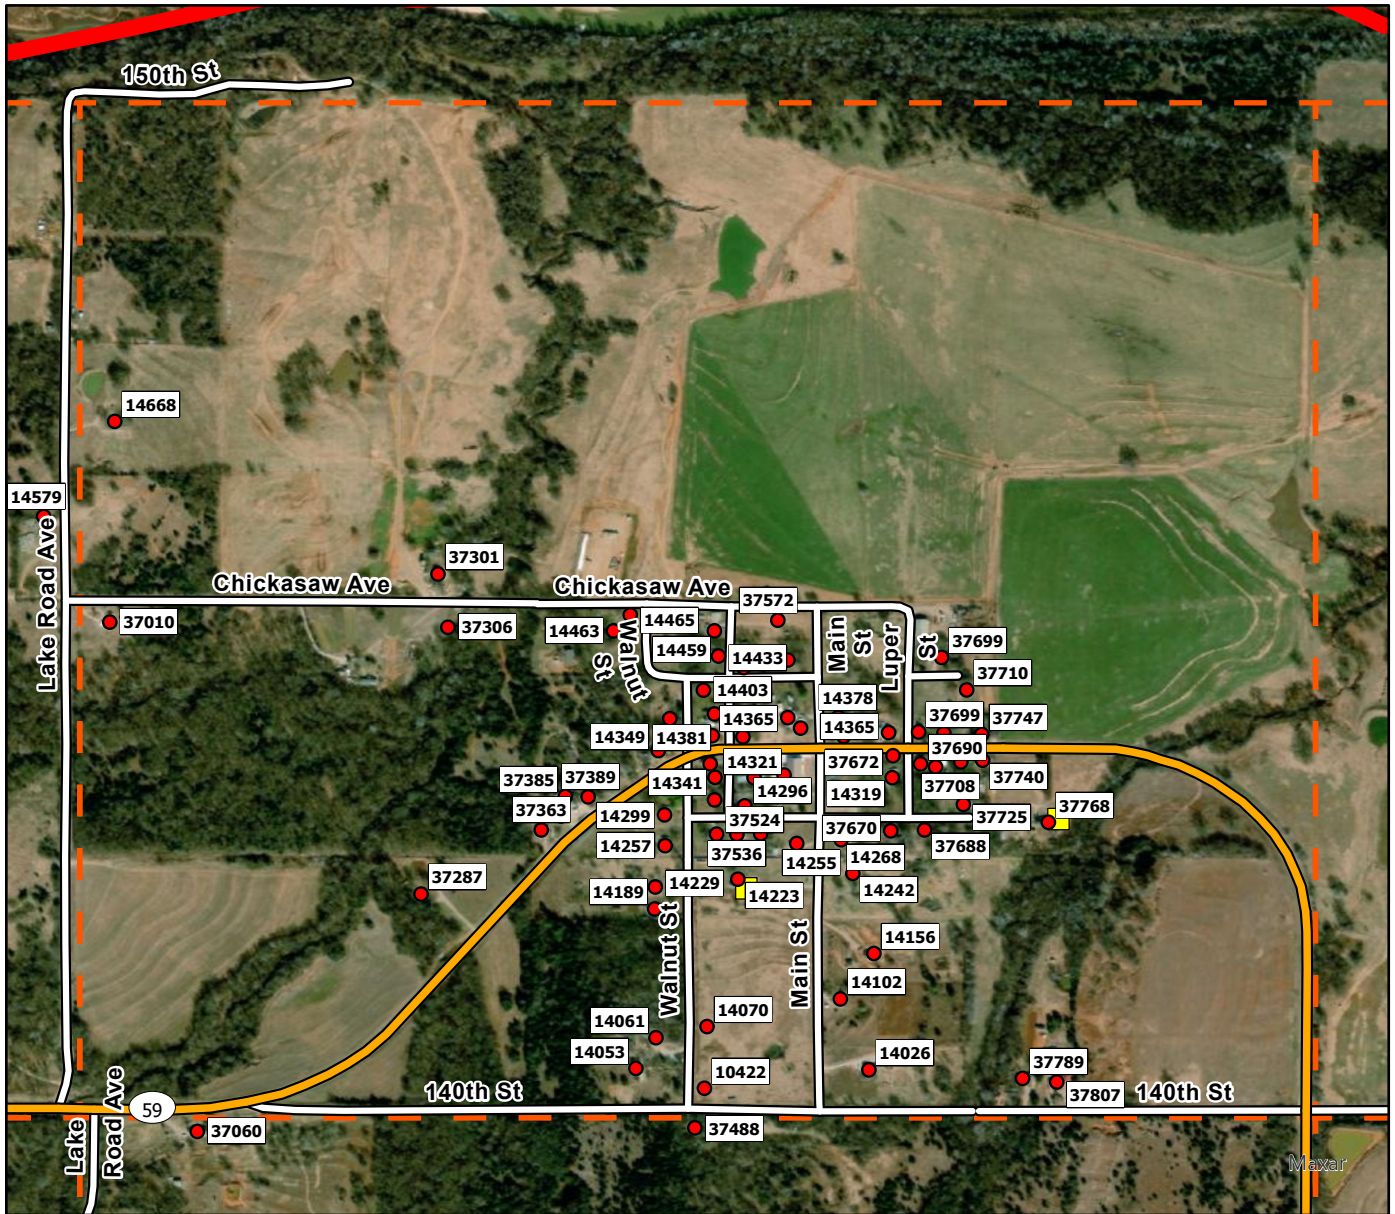

B4

Legend

- Address Point
- Storm Shelters
- Rosedale FD
- Rosedale Grid