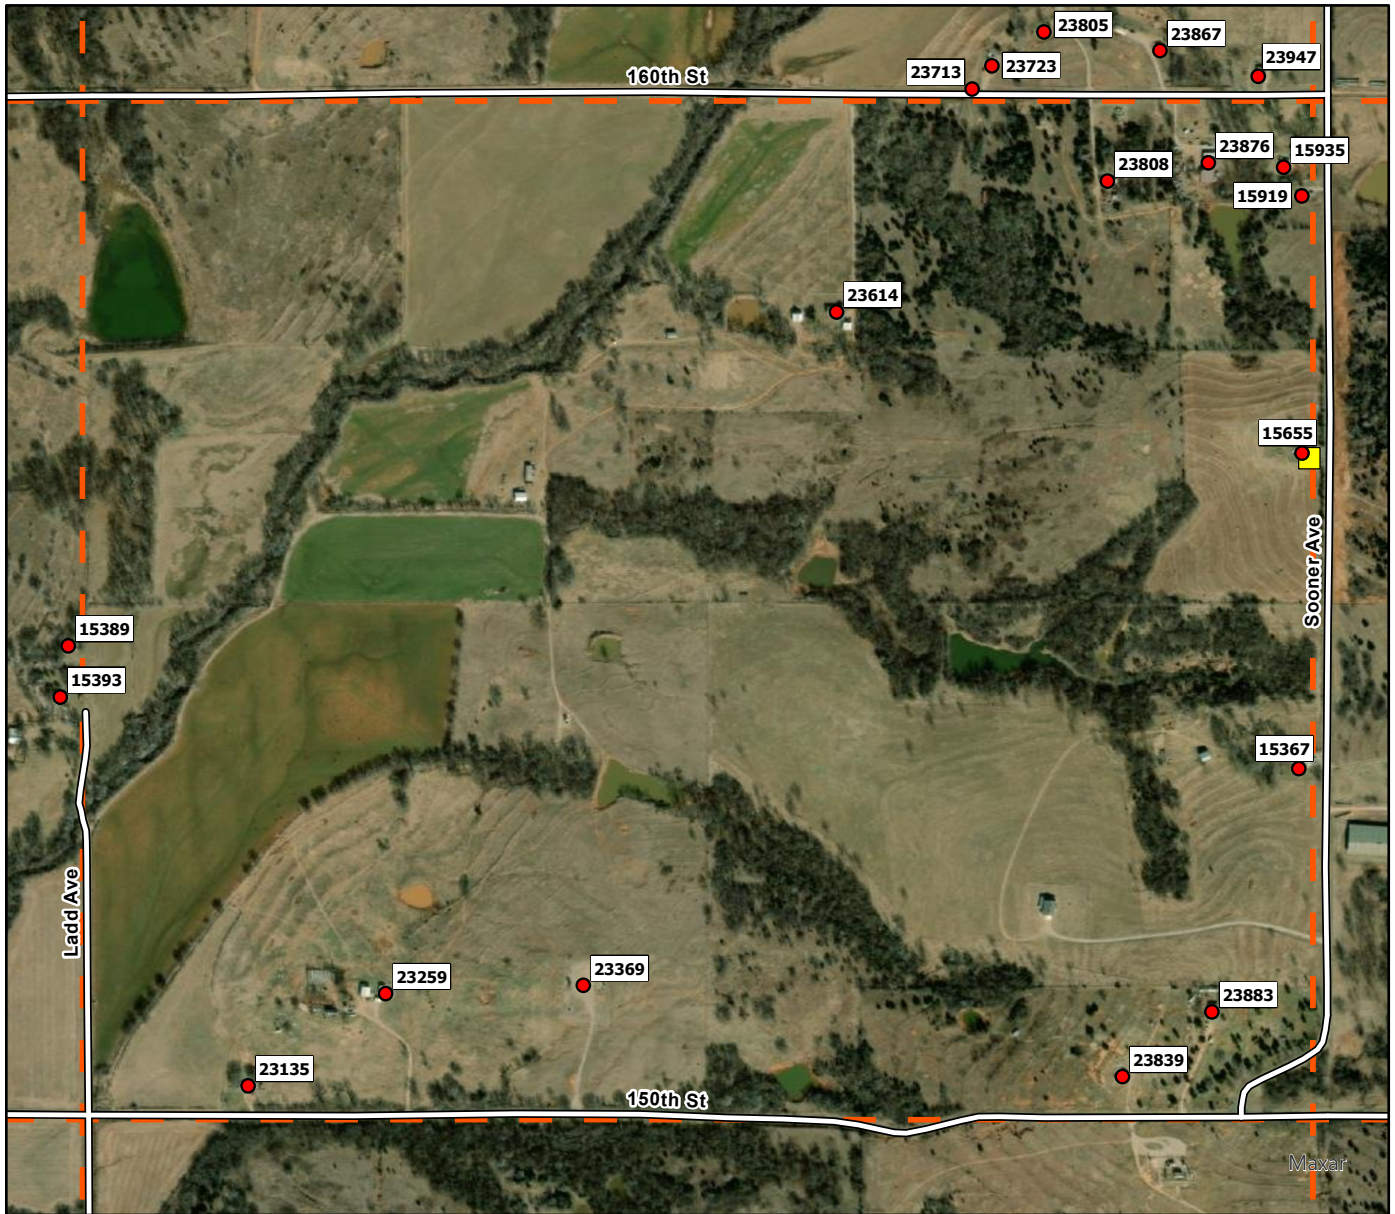

M3

Legend

- Address Point
- Storm Shelters
- ▨ Superfund Site
- Purcell FD
- ┆ Purcell Grid