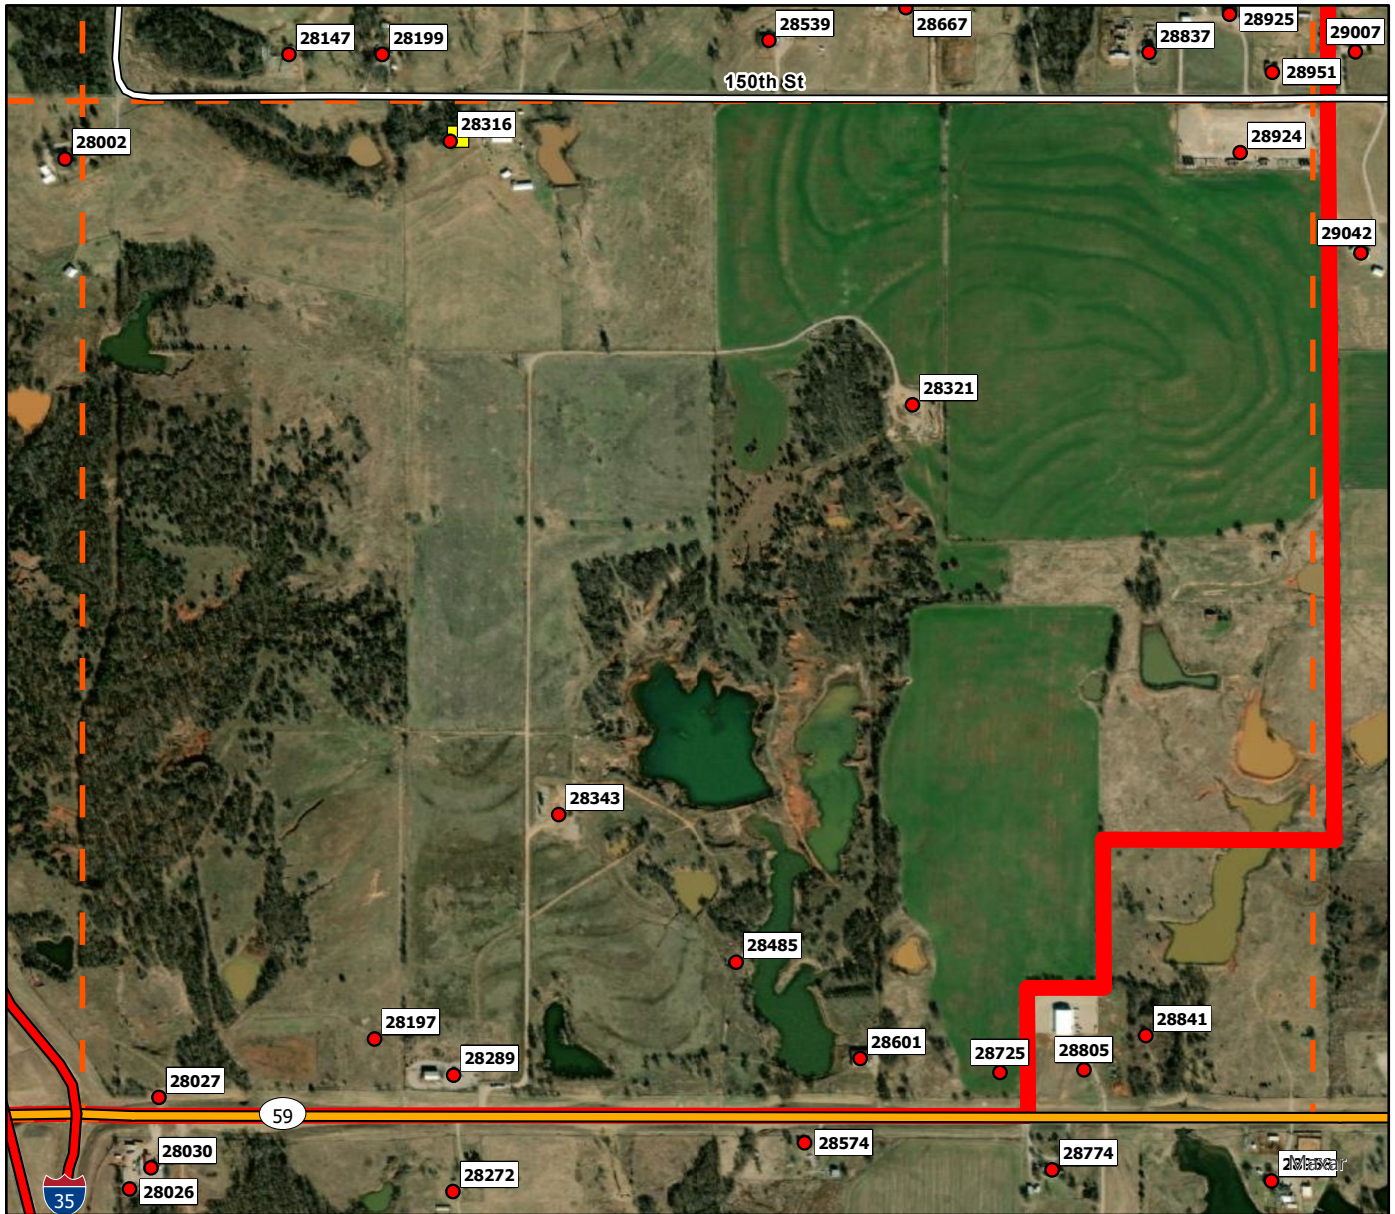

N8

Legend

- Address Point
- Storm Shelters
- Superfund Site
- Purcell FD
- Purcell Grid