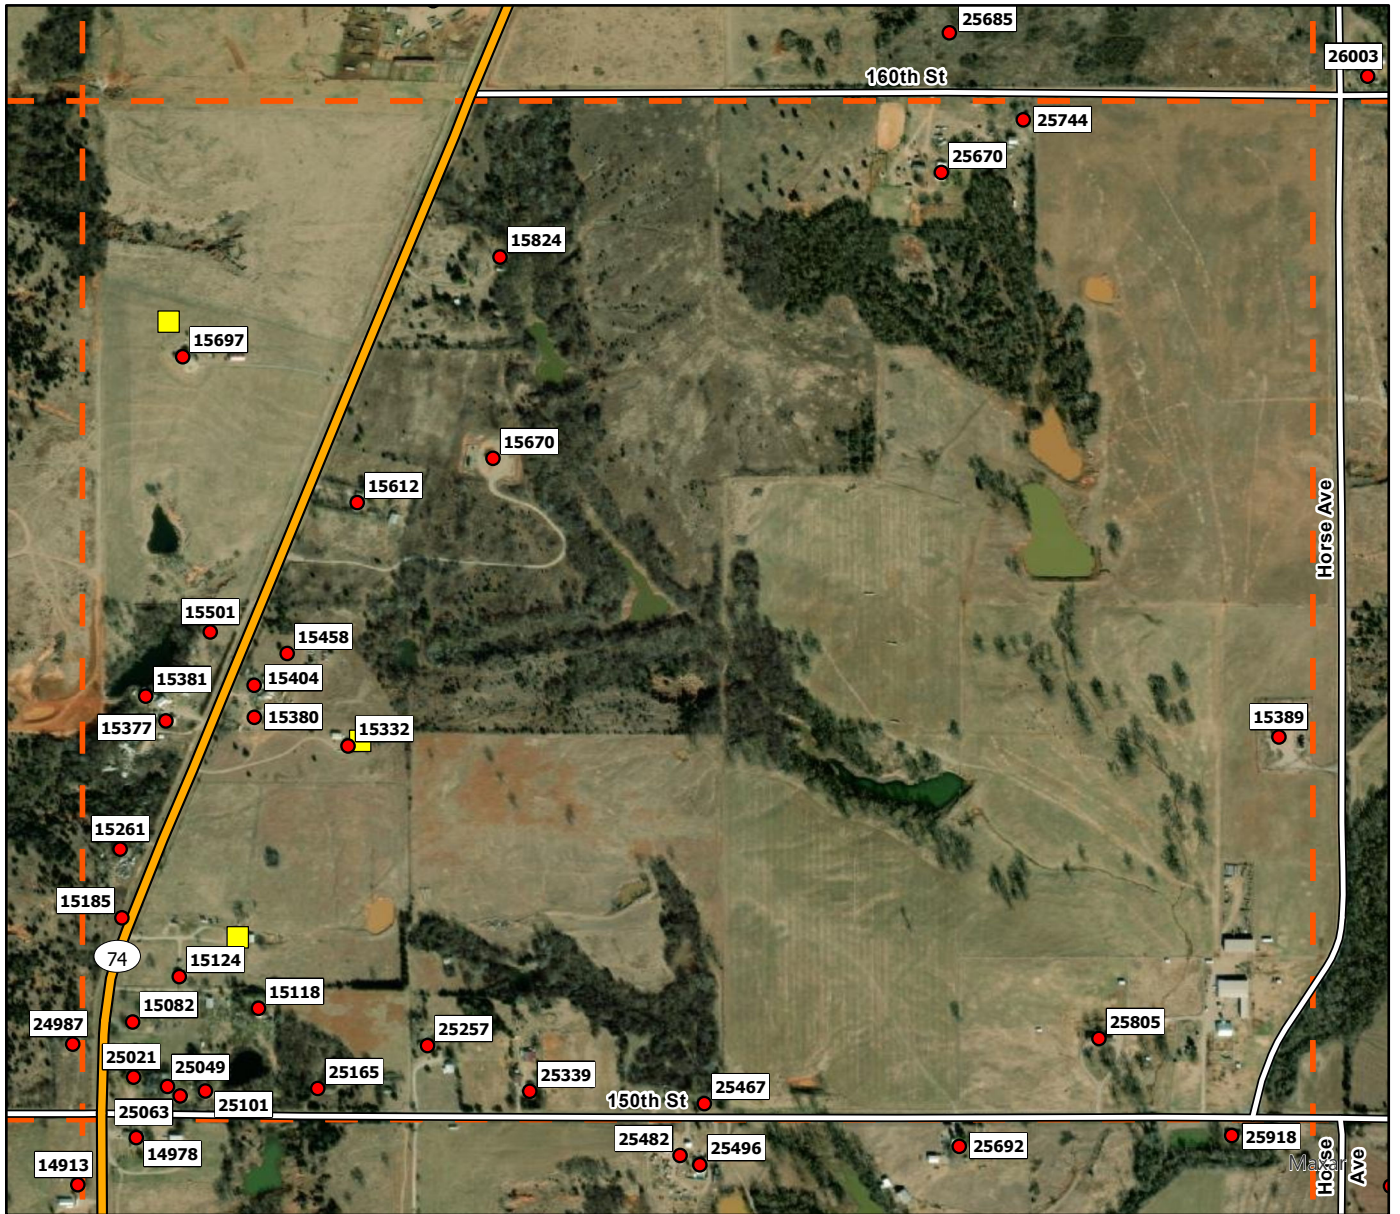

M5

Legend

- Address Point
- Storm Shelters
- ▨ Superfund Site
- Purcell FD
- ▭ Purcell Grid