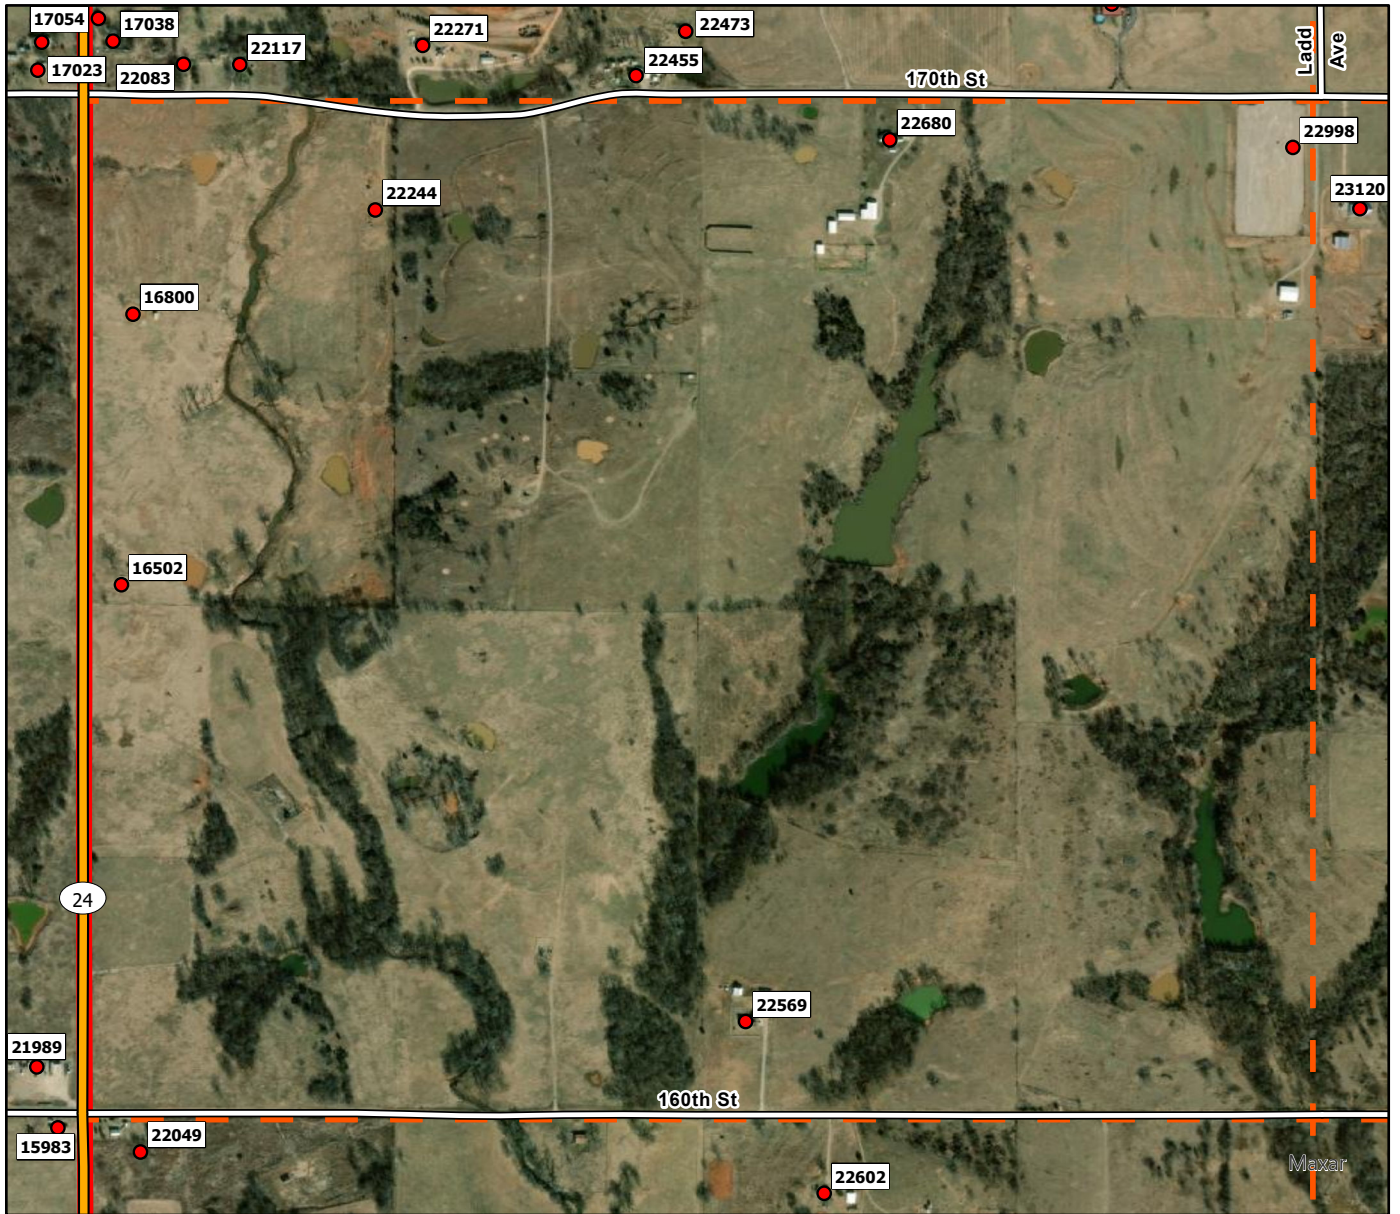

L2

Legend

- Address Point
- Storm Shelters
- Superfund Site
- Purcell FD
- Purcell Grid