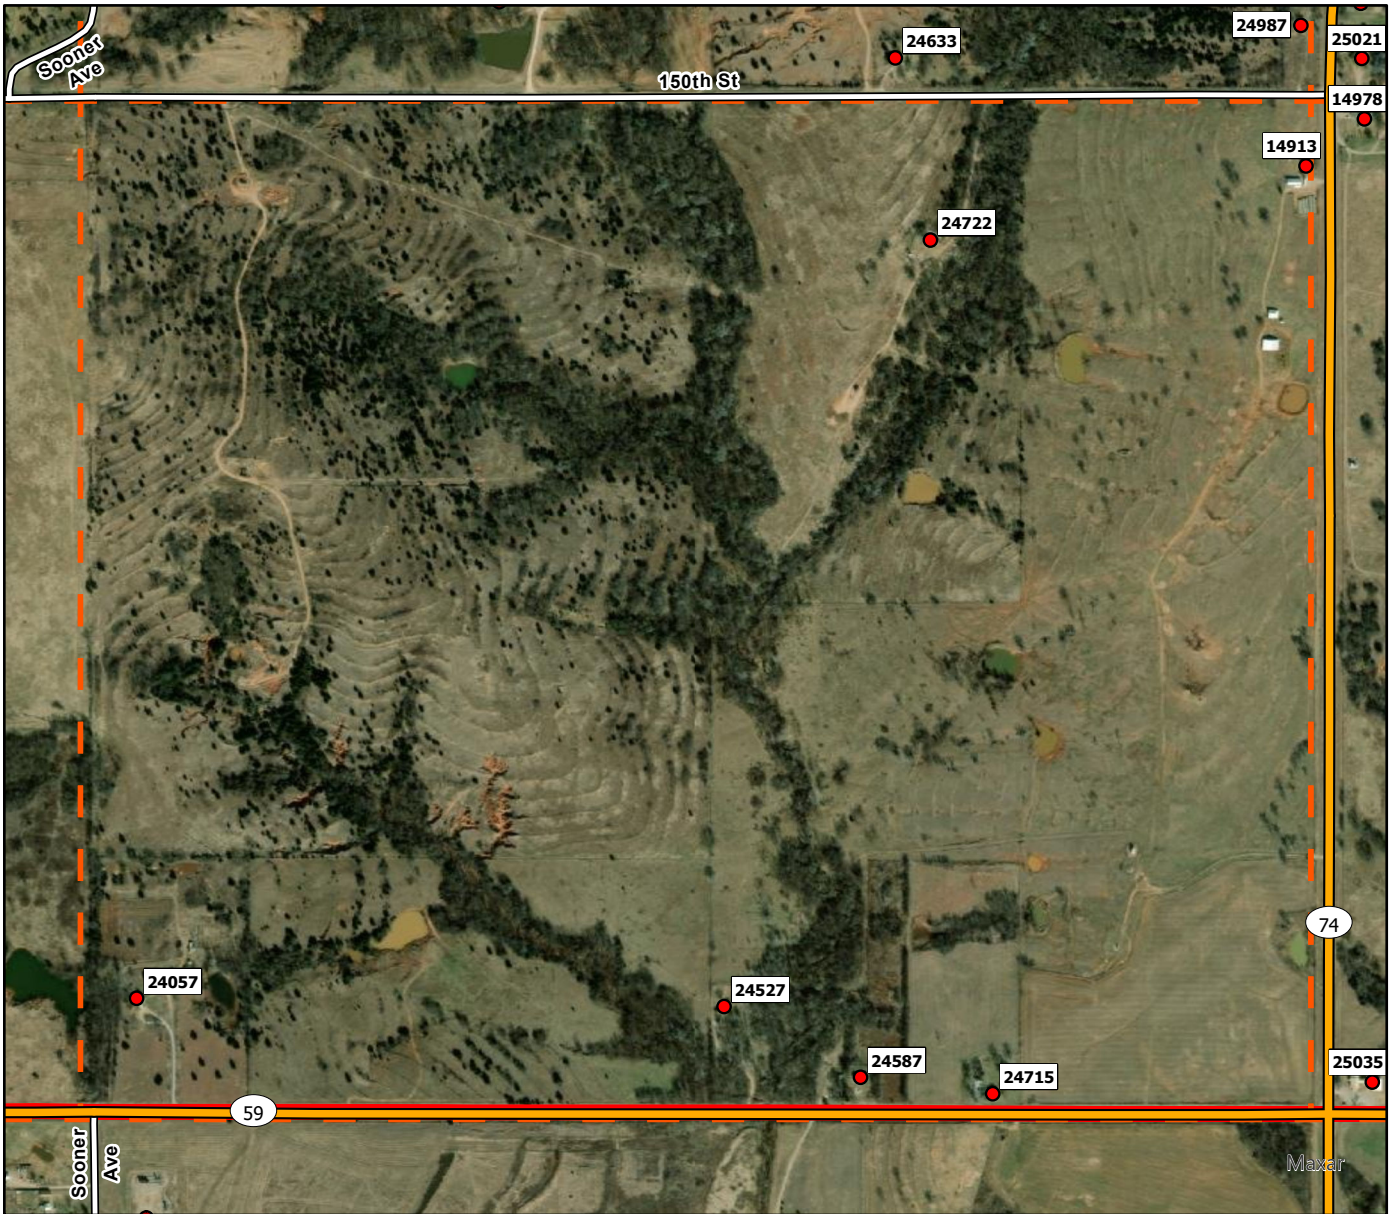

N4

Legend

- Address Point
- Storm Shelters
- Superfund Site
- Purcell FD
- Purcell Grid