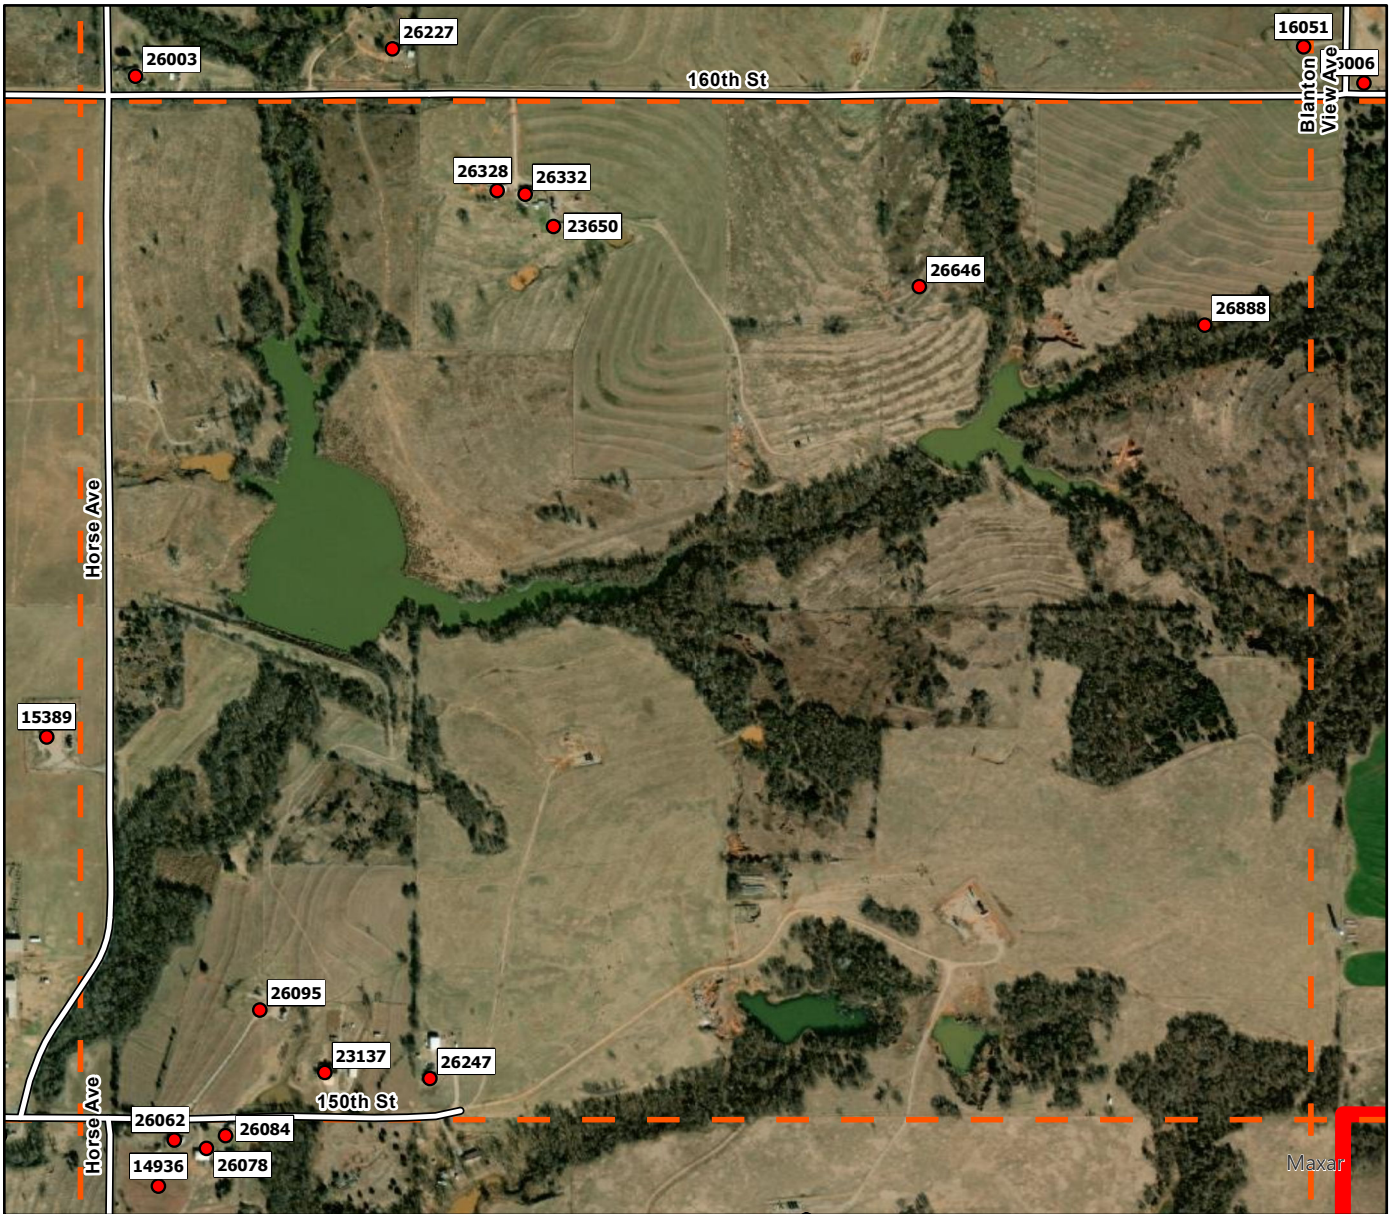

M6

Legend

- Address Point
- Storm Shelters
- Superfund Site
- Purcell FD
- Purcell Grid