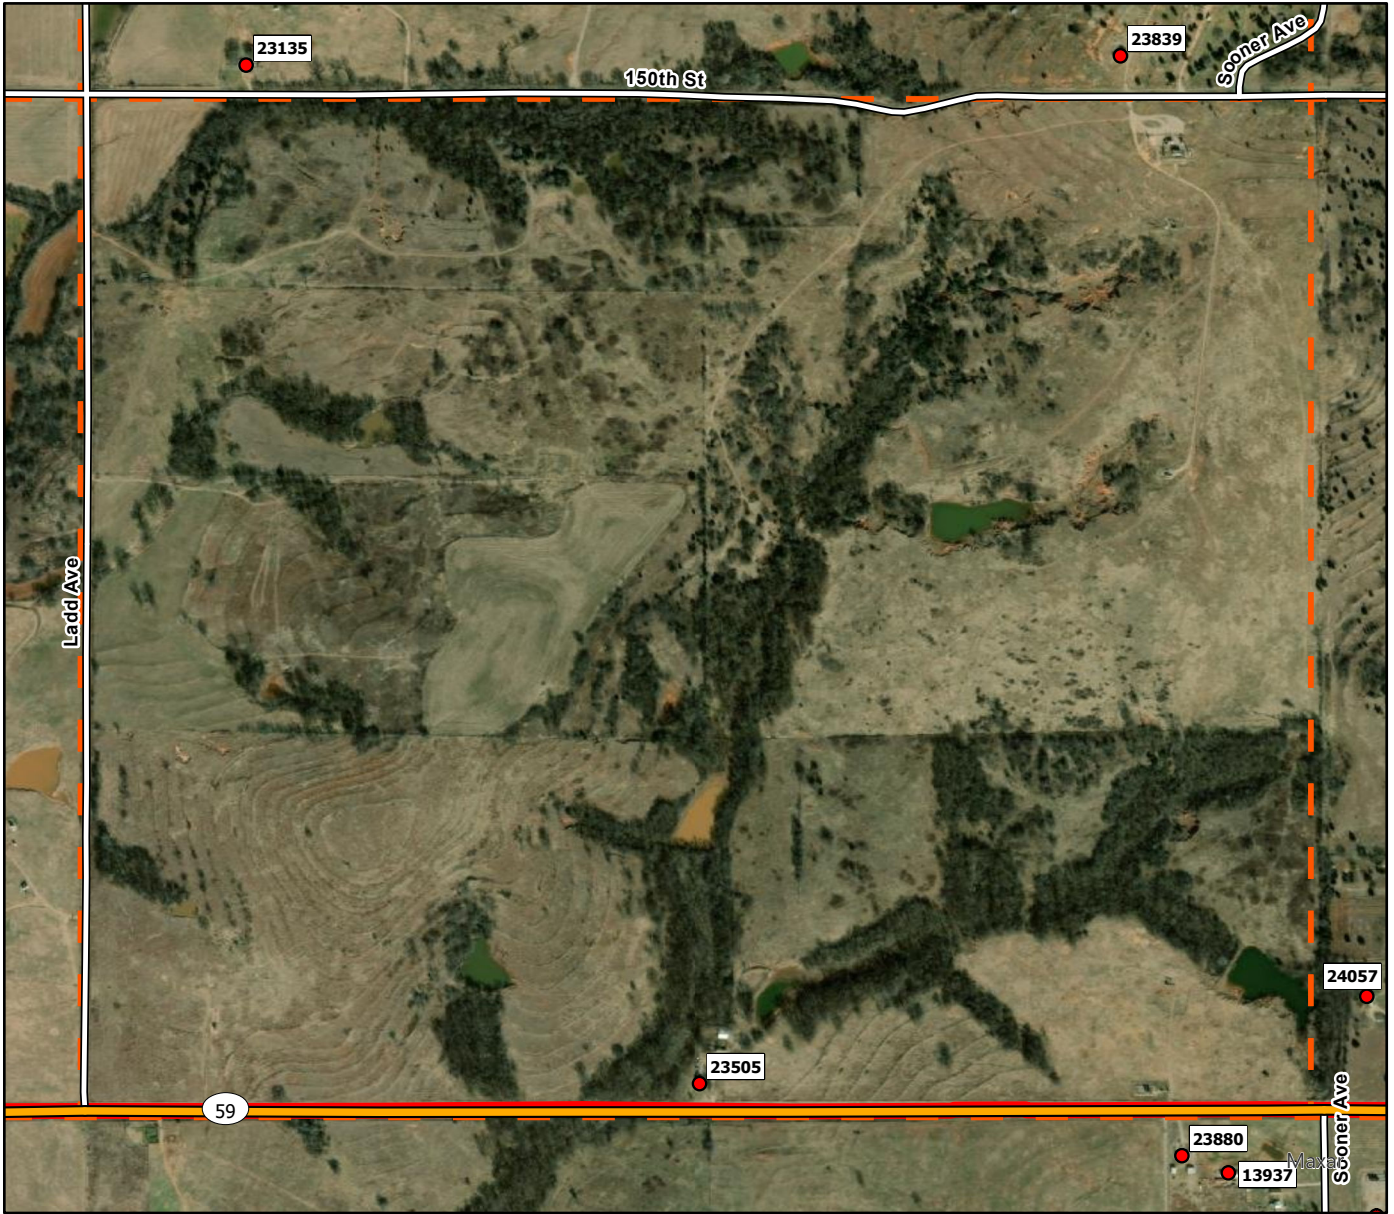

N3

Legend

- Address Point
- Storm Shelters
- Superfund Site
- Purcell FD
- Purcell Grid