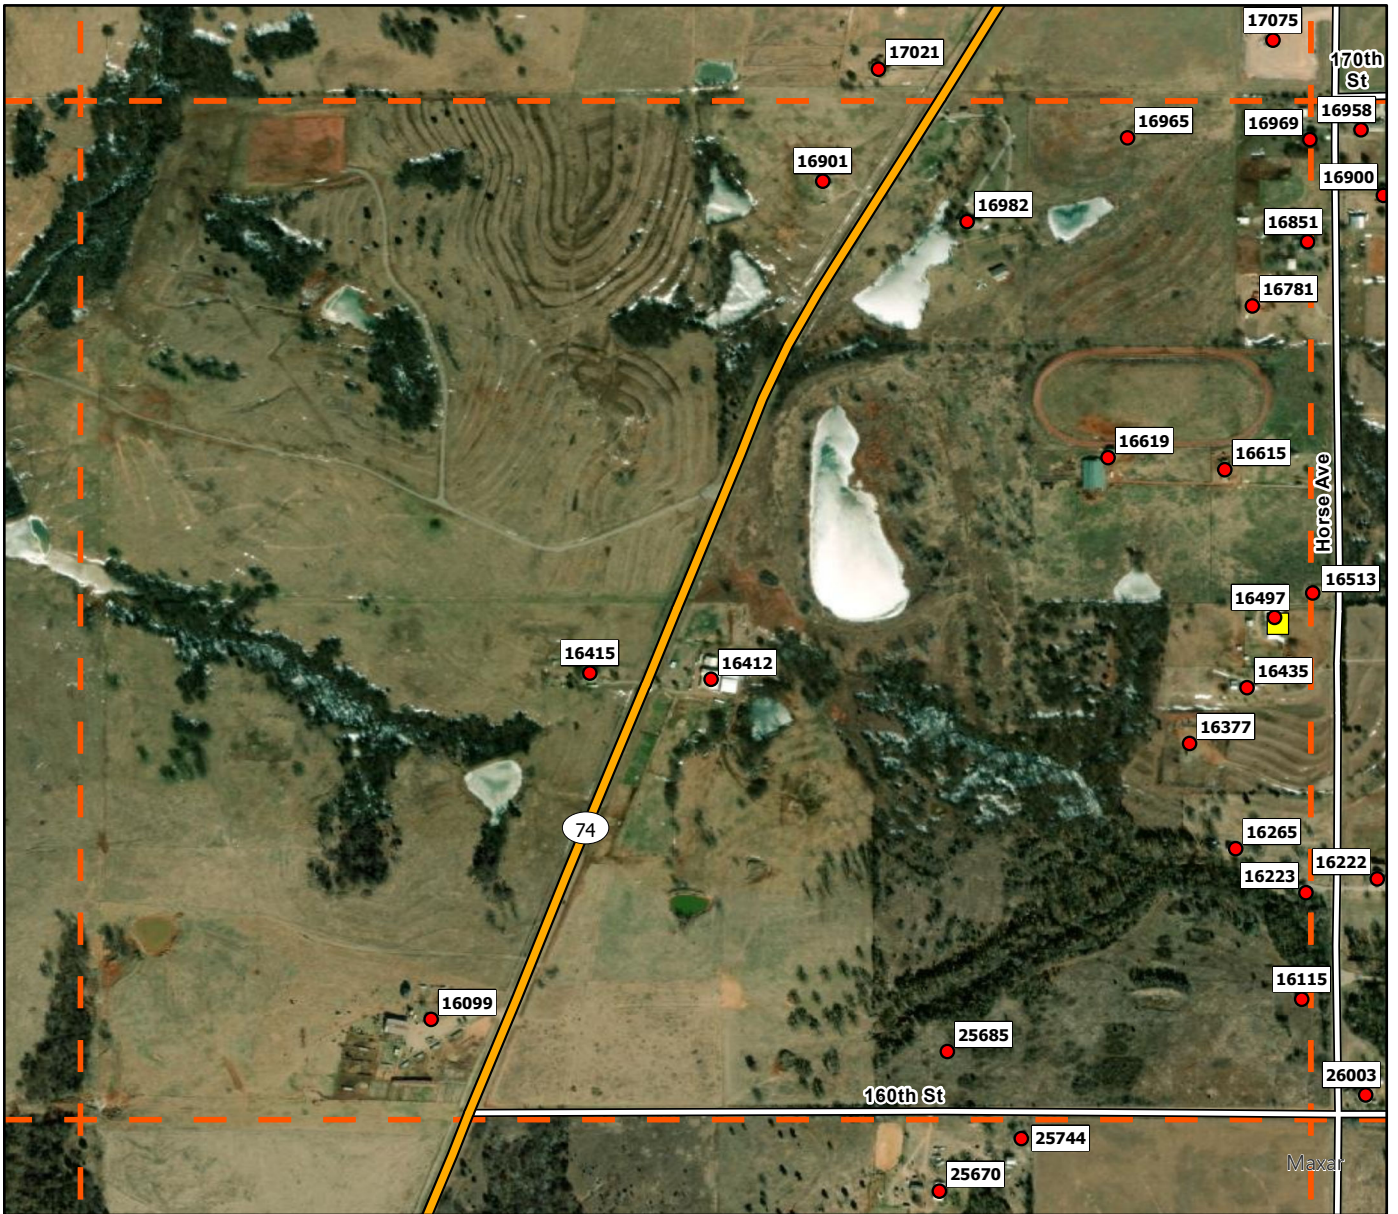

L5

Legend

- Address Point
- Storm Shelters
- Superfund Site
- Purcell FD
- Purcell Grid