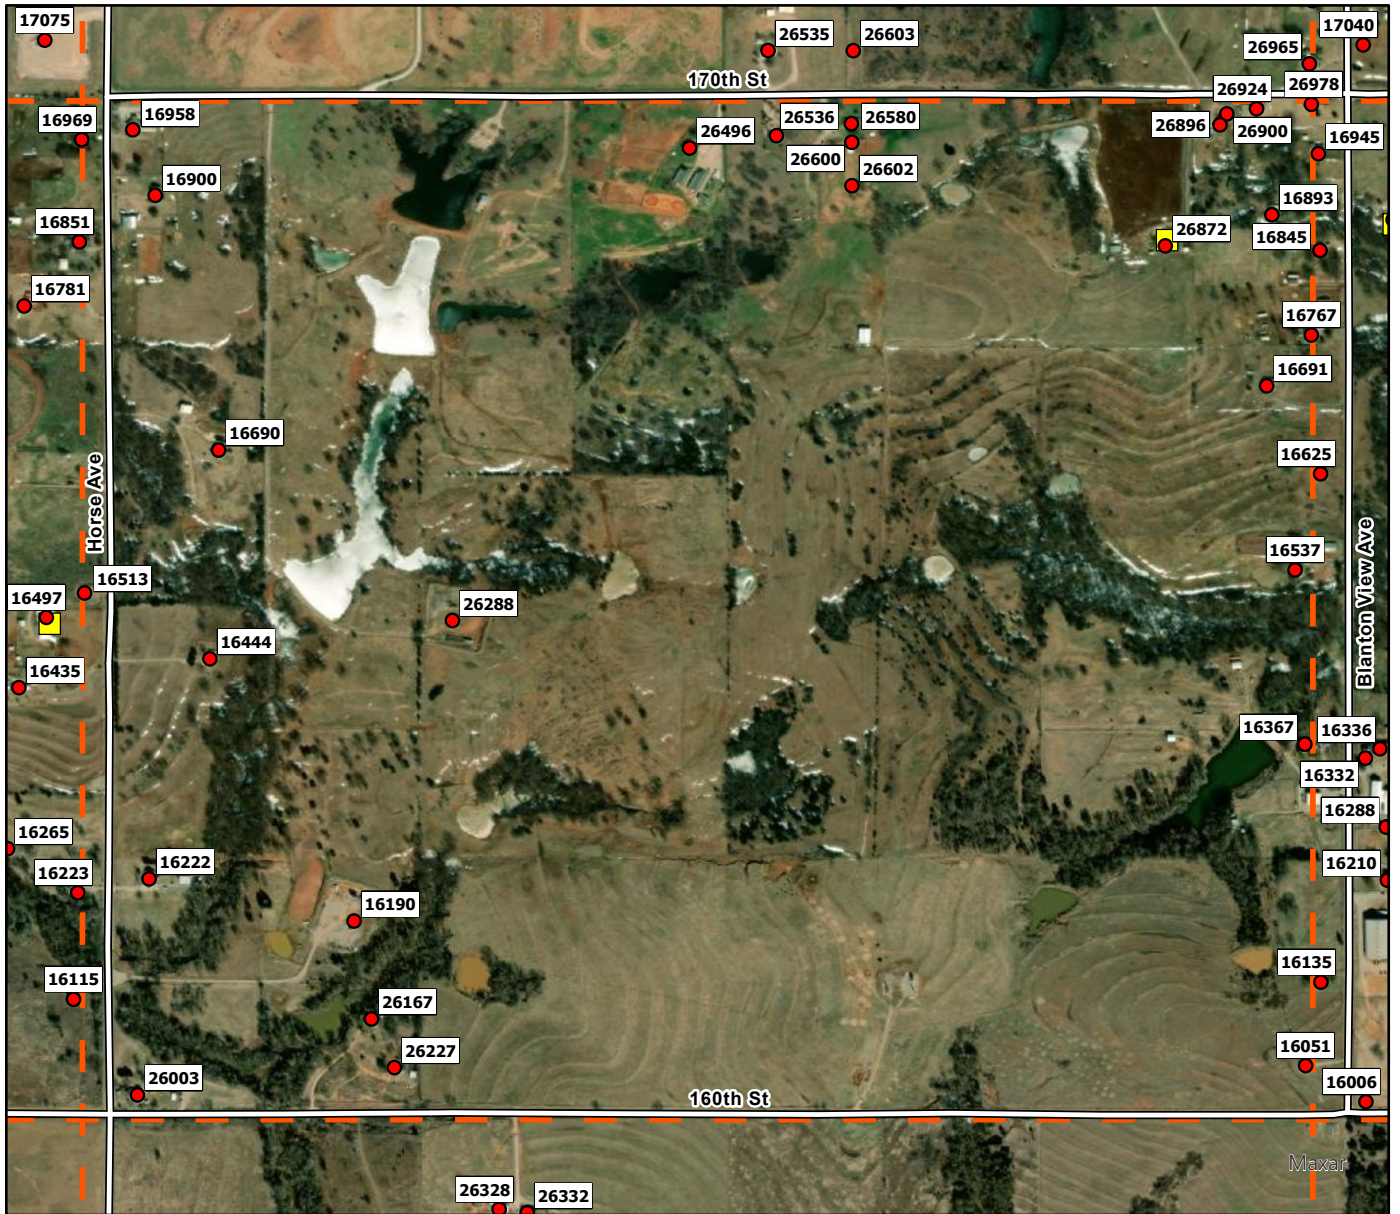

L6

Legend

- Address Point
- Storm Shelters
- Superfund Site
- Purcell FD
- Purcell Grid