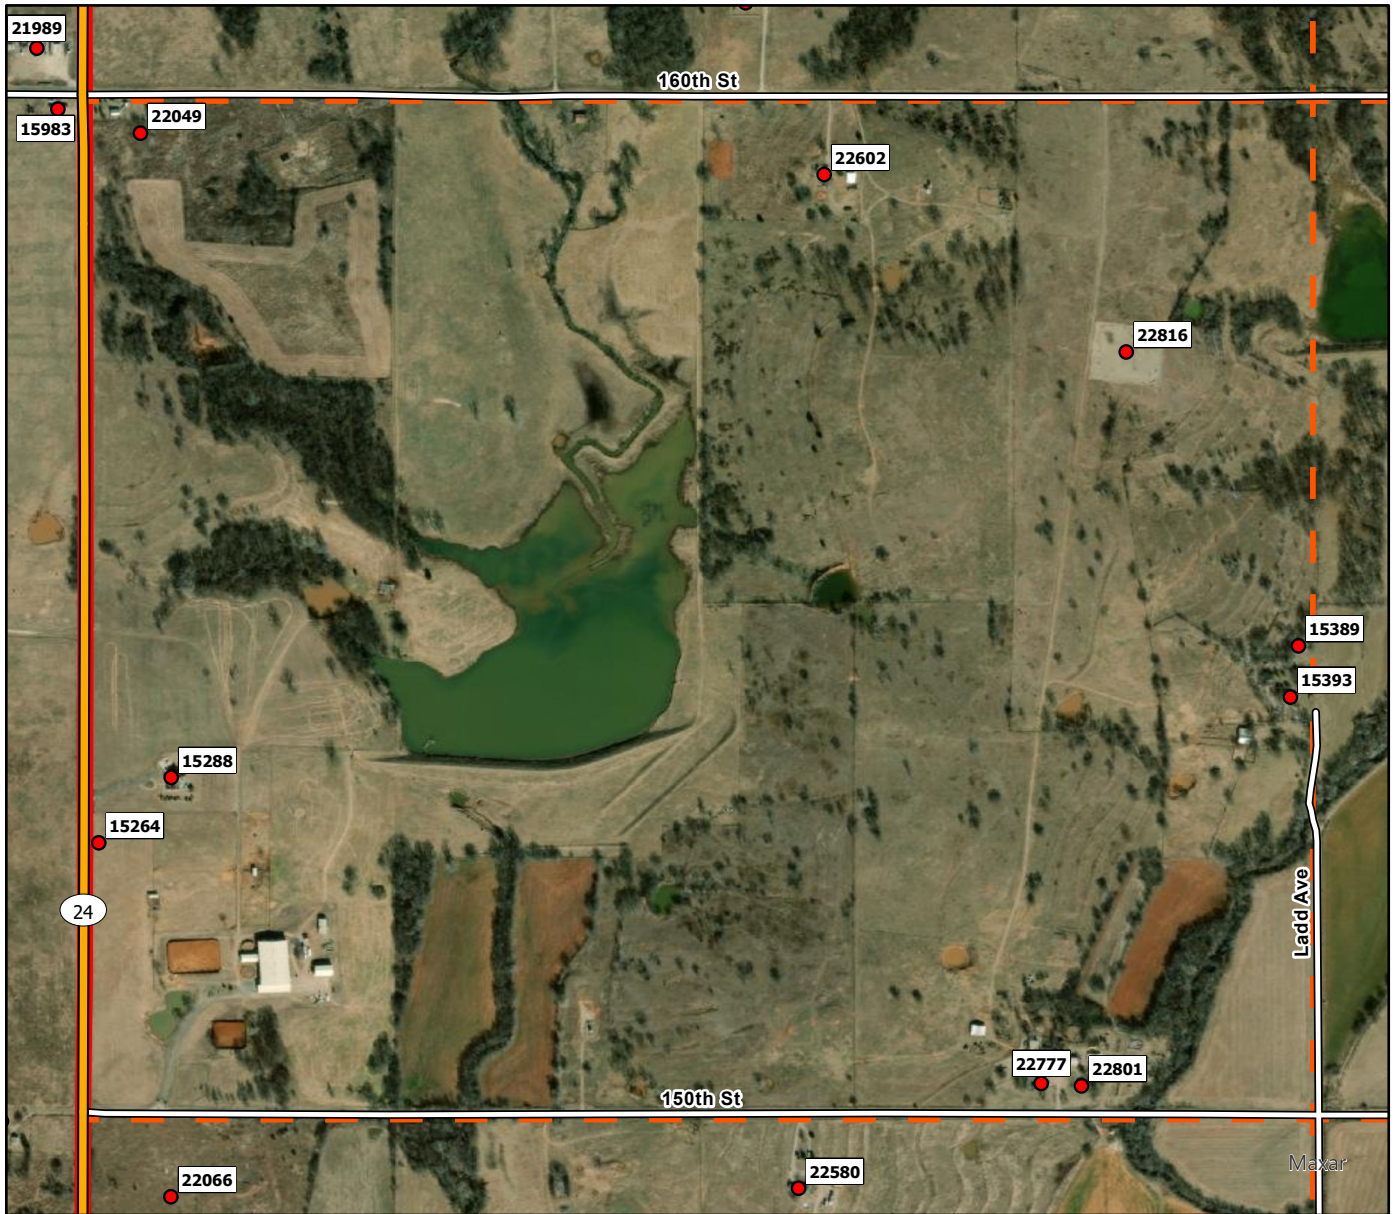

M2

Legend

- Address Point
- Storm Shelters
- Superfund Site
- Purcell FD
- Purcell Grid