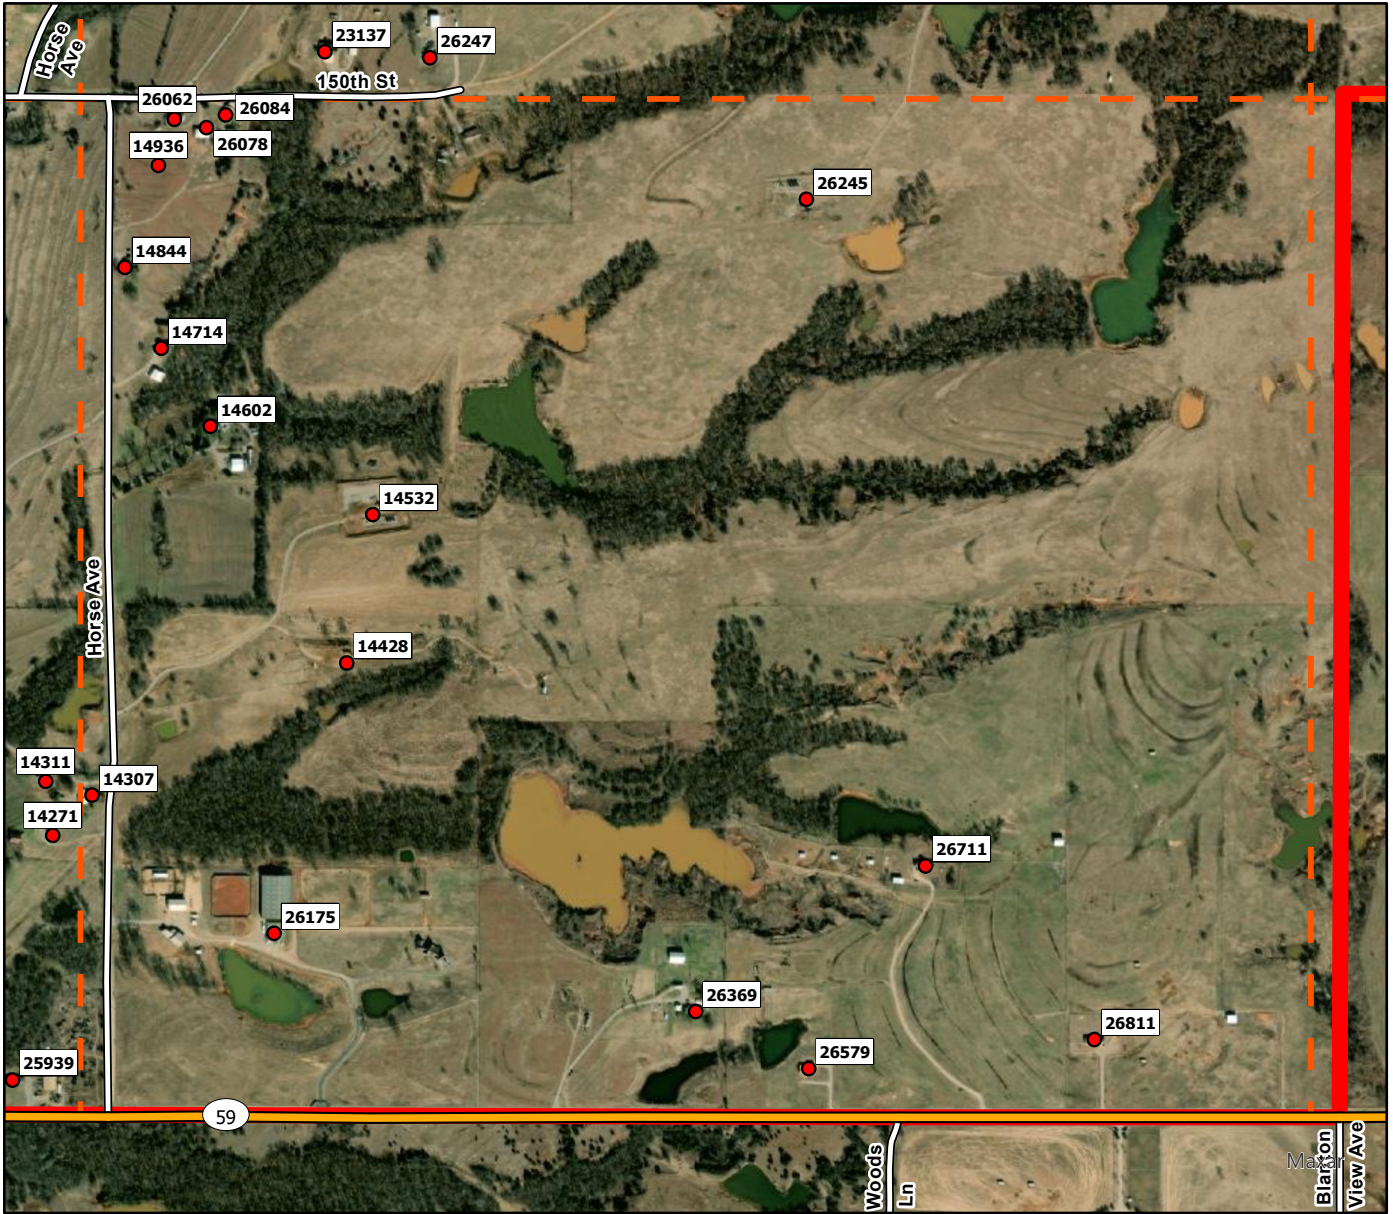

N6

Legend

- Address Point
- Storm Shelters
- Superfund Site
- Purcell FD
- Purcell Grid