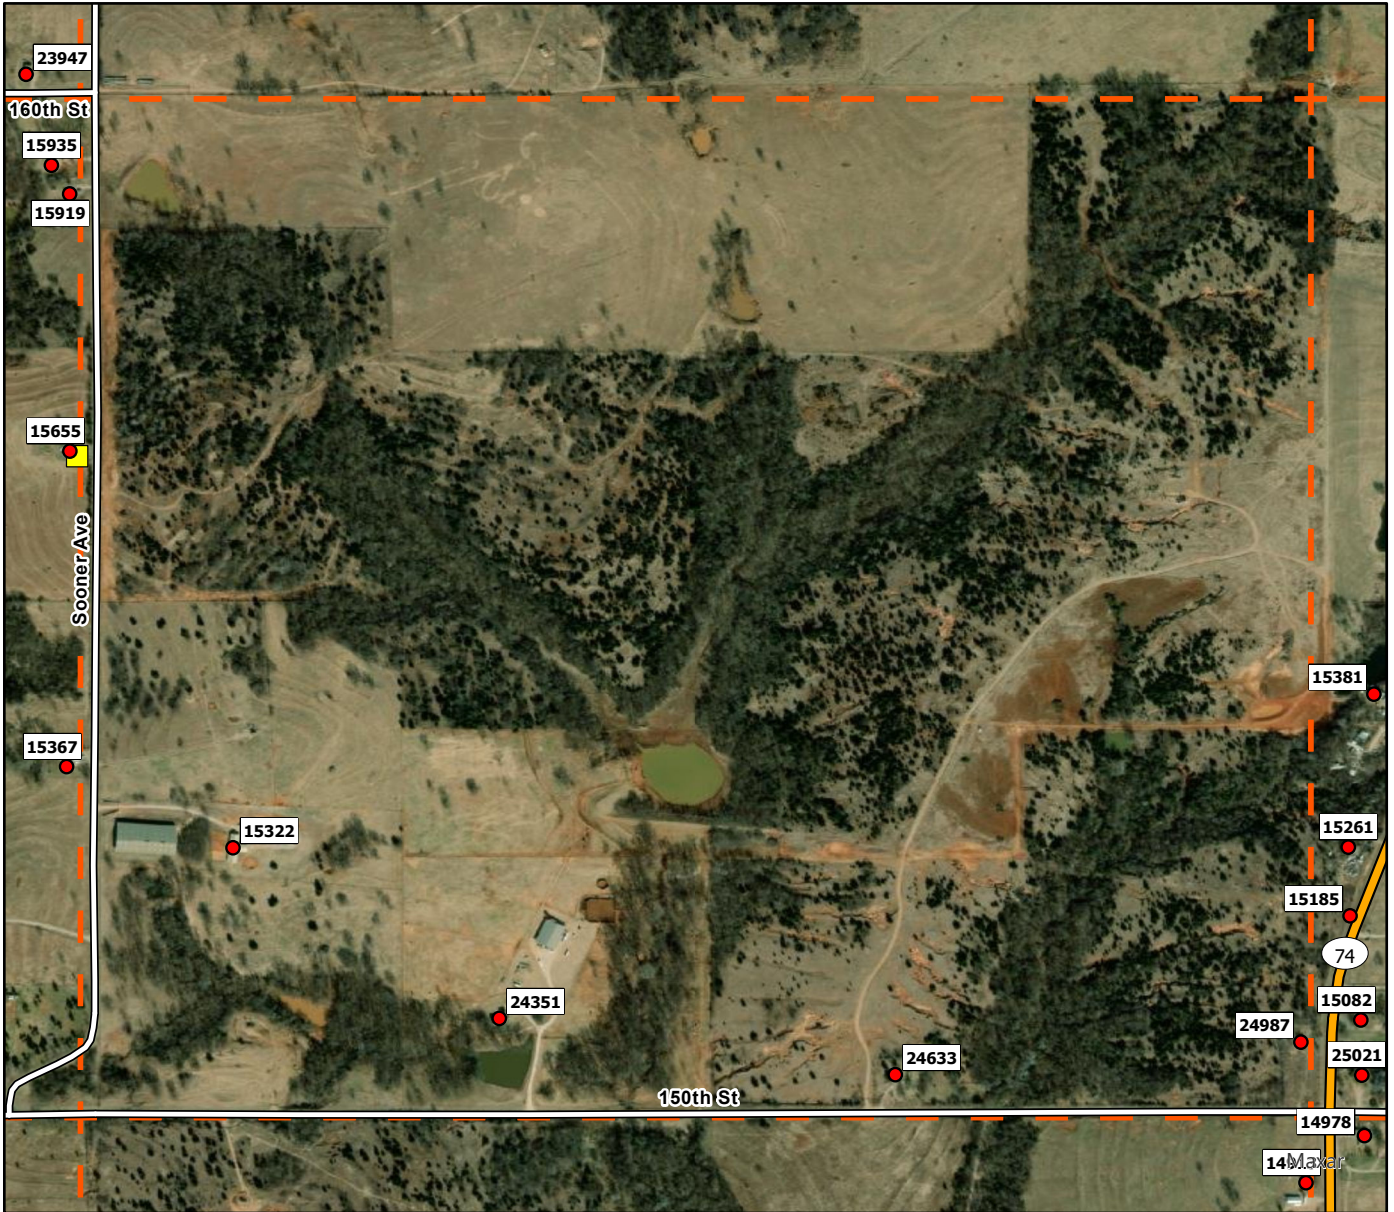

M4

Legend

- Address Point
- Storm Shelters
- Superfund Site
- Purcell FD
- Purcell Grid