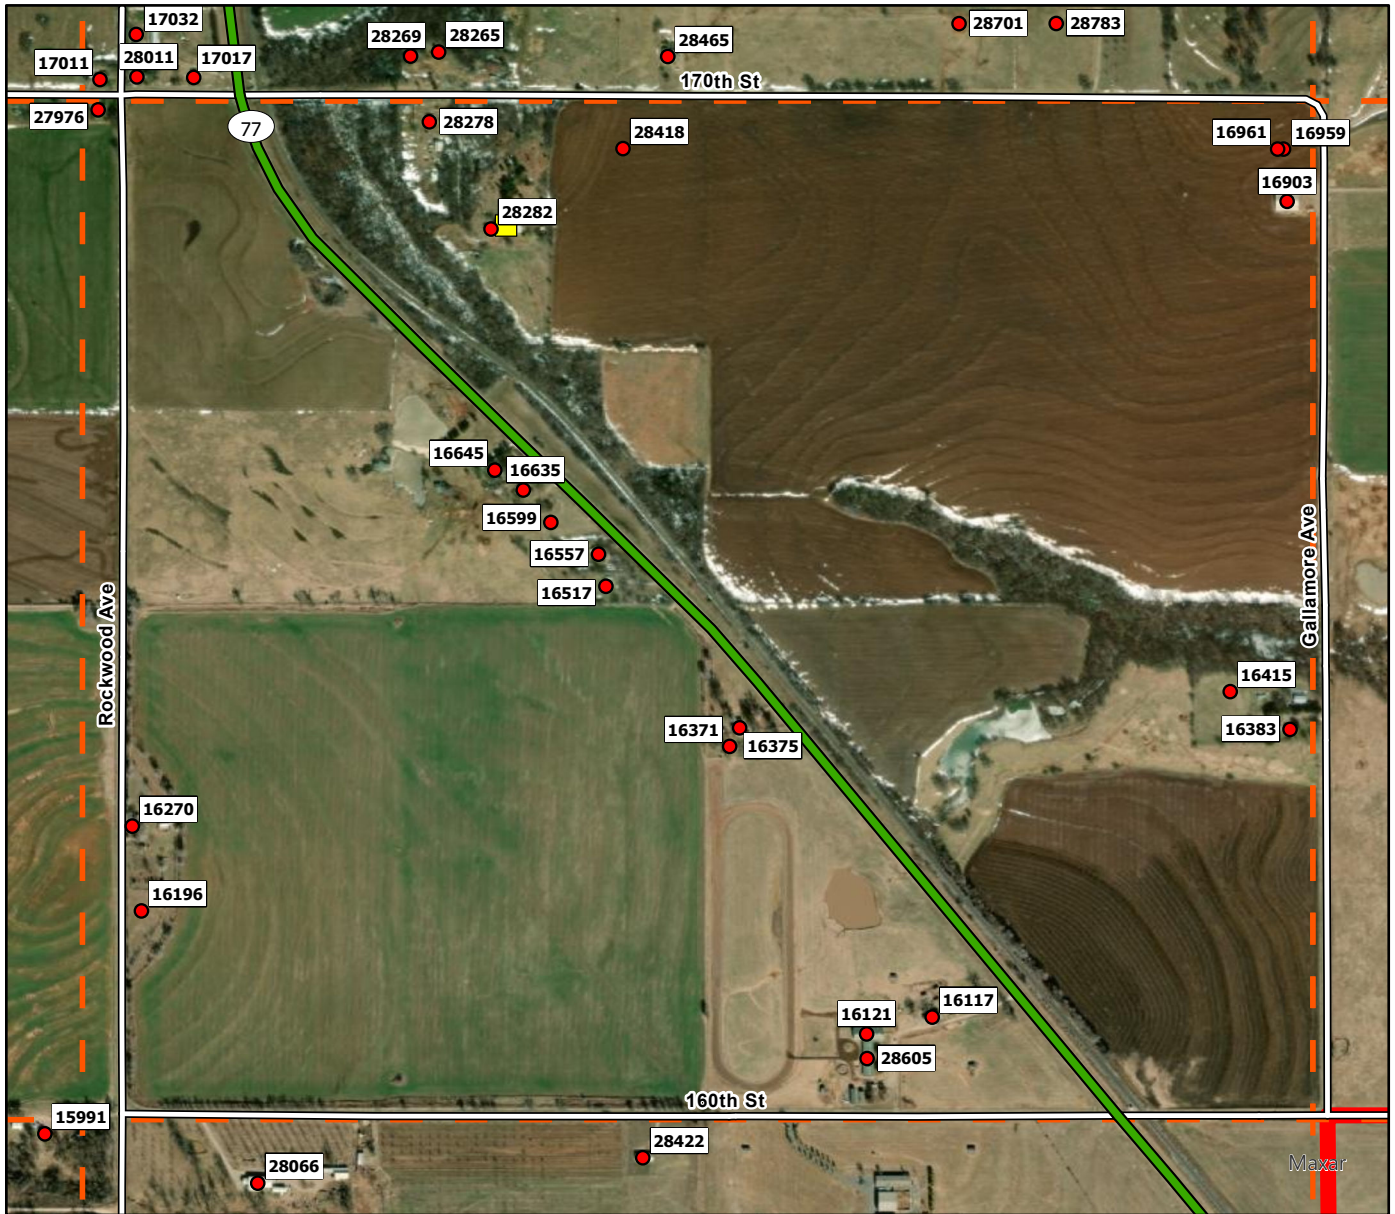

L8

Legend

- Address Point
- Storm Shelters
- Superfund Site
- Purcell FD
- Purcell Grid