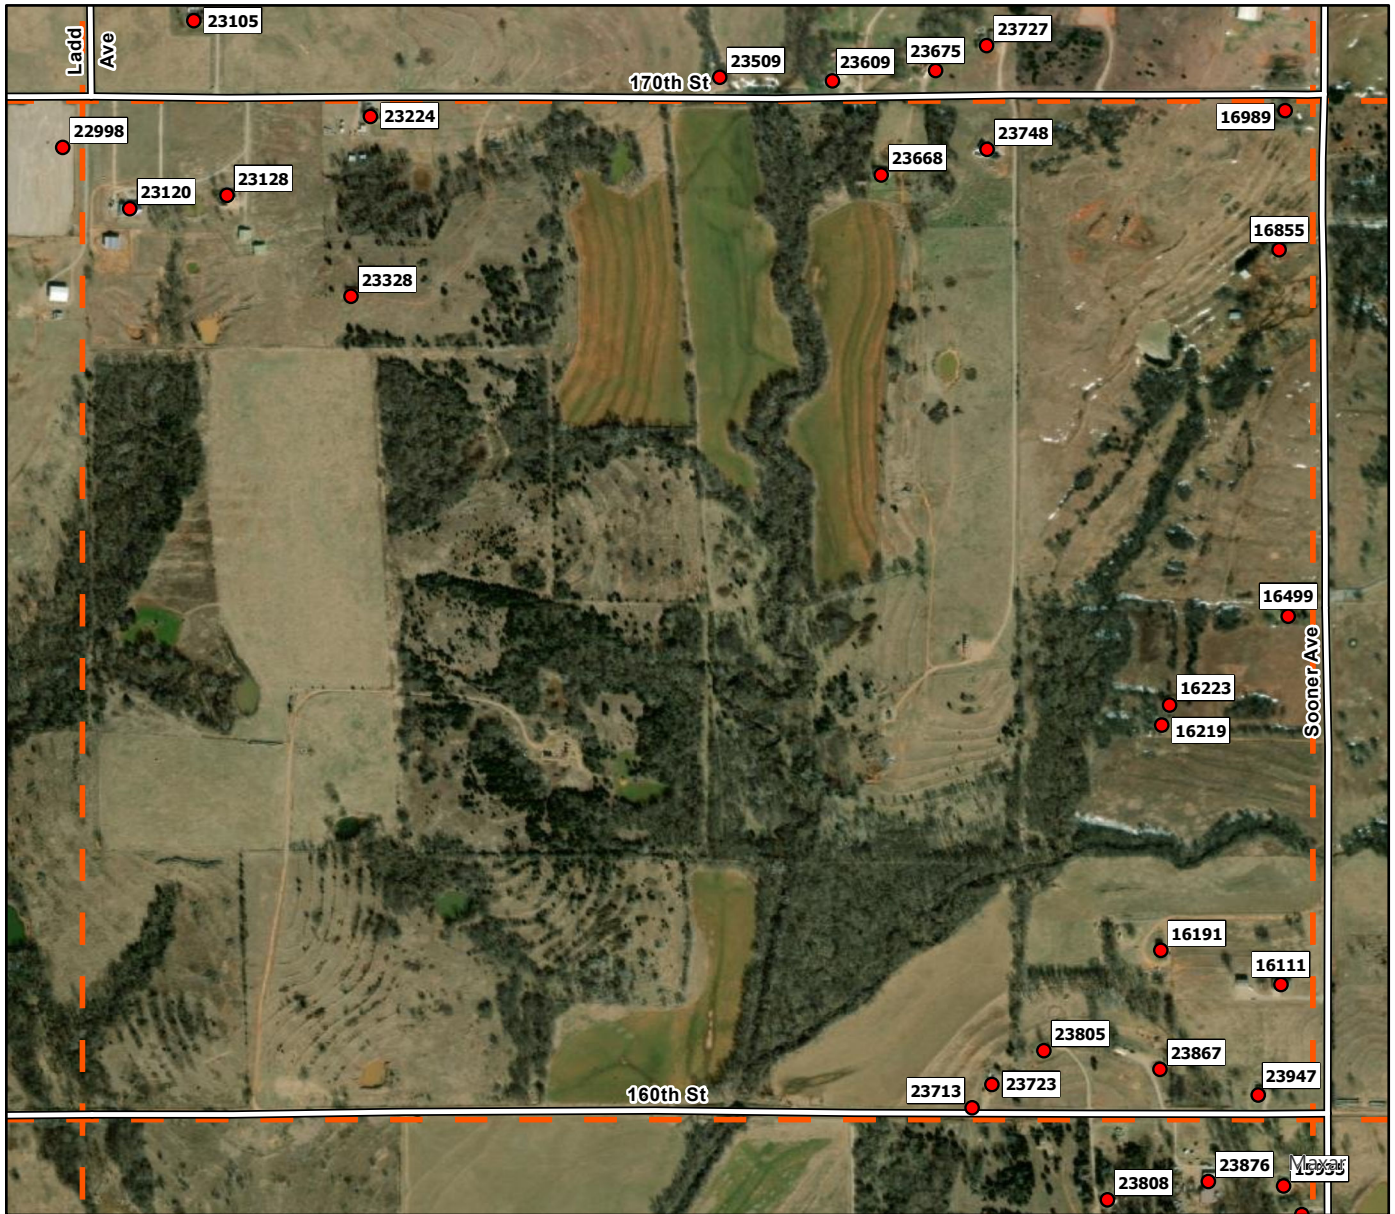

L3

Legend

- Address Point
- Storm Shelters
- ▨ Superfund Site
- Purcell FD
- ┆ Purcell Grid