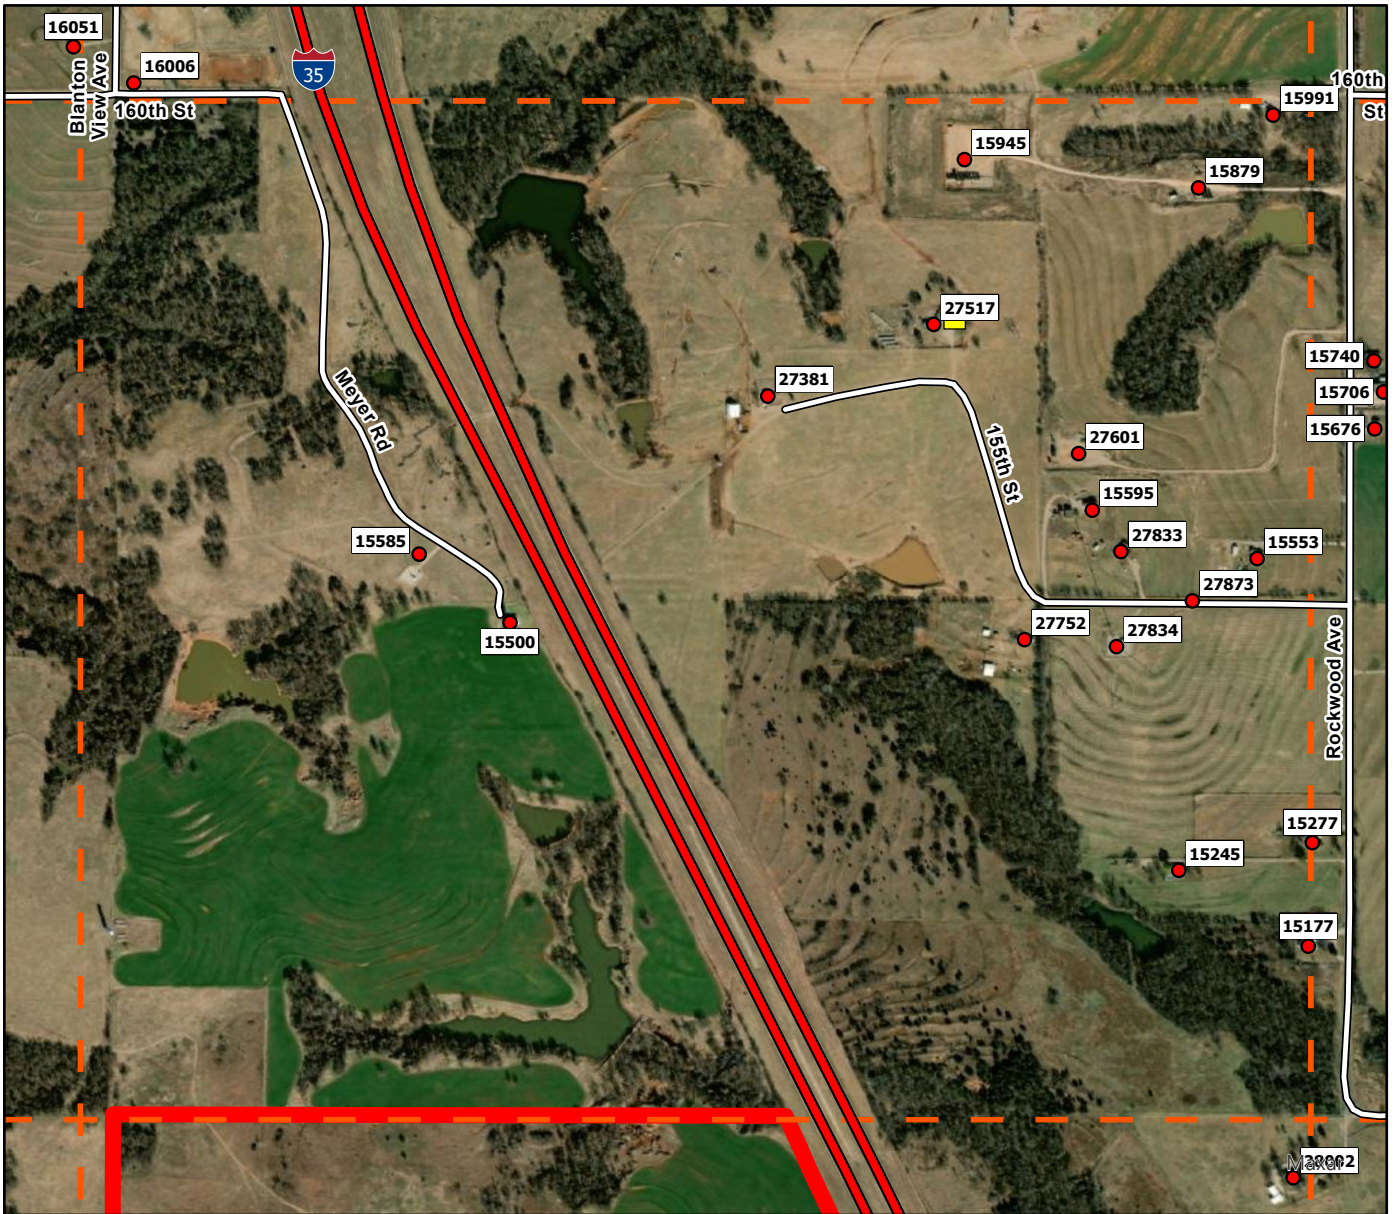

M7

Legend

- Address Point
- Storm Shelters
- ▨ Superfund Site
- Purcell FD
- ┆ Purcell Grid