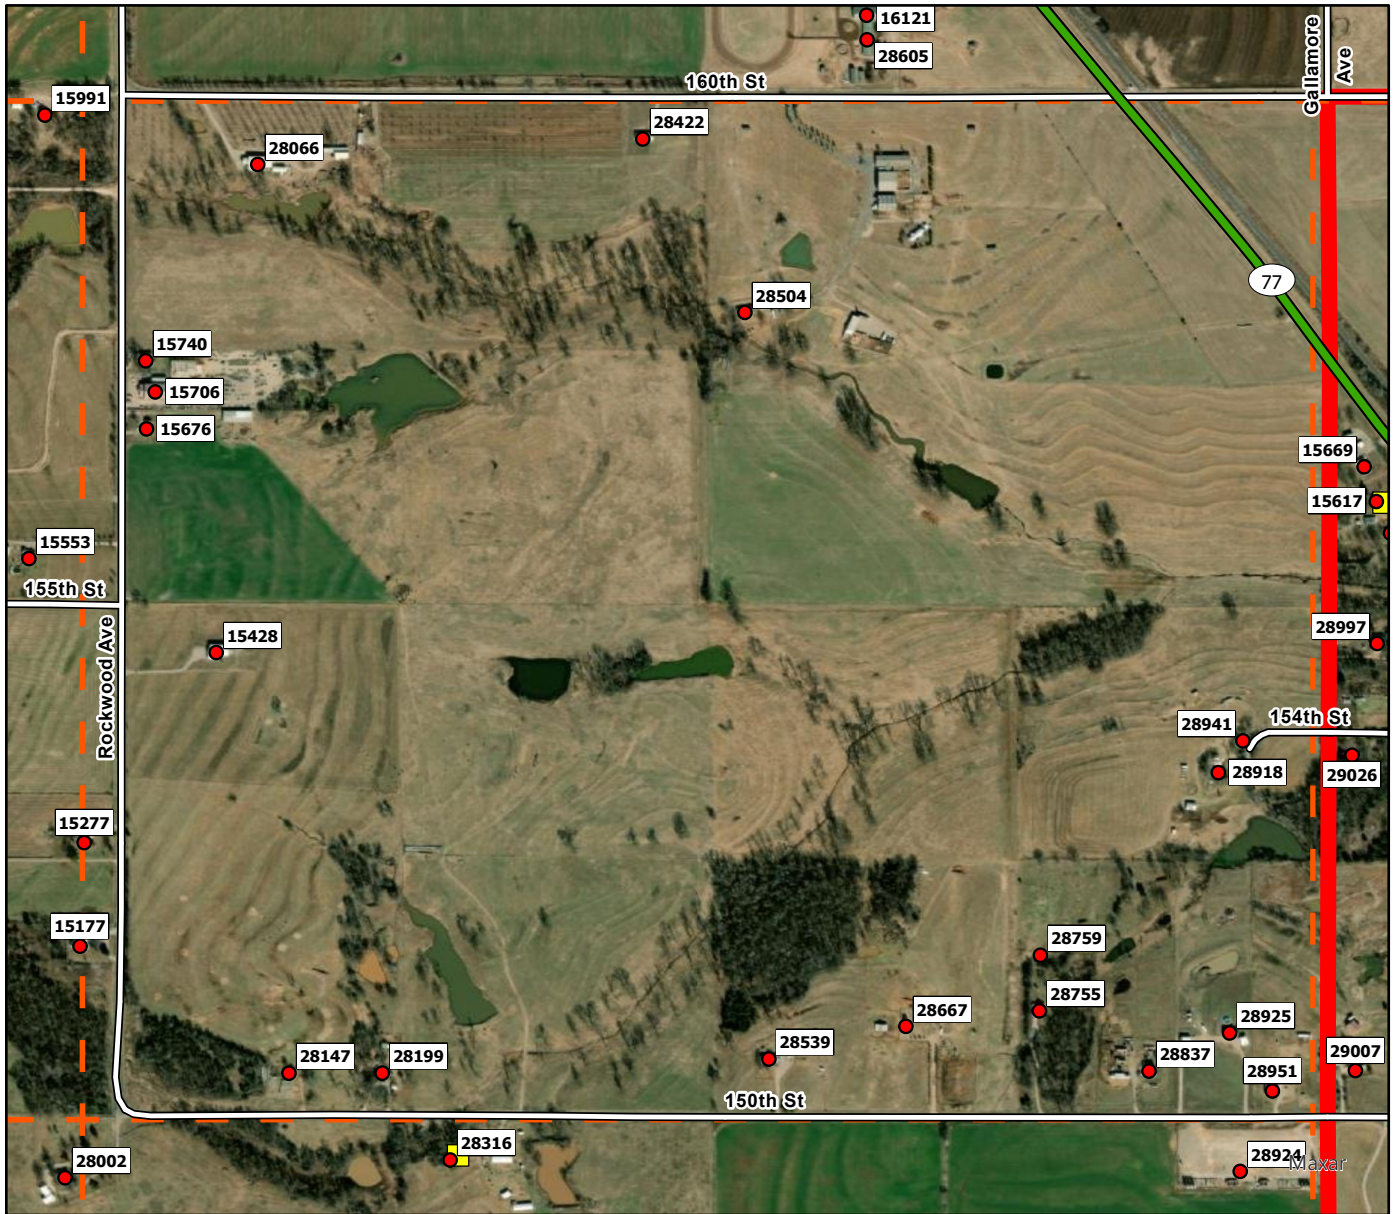

M8

Legend

- Address Point
- Storm Shelters
- Superfund Site
- Purcell FD
- Purcell Grid