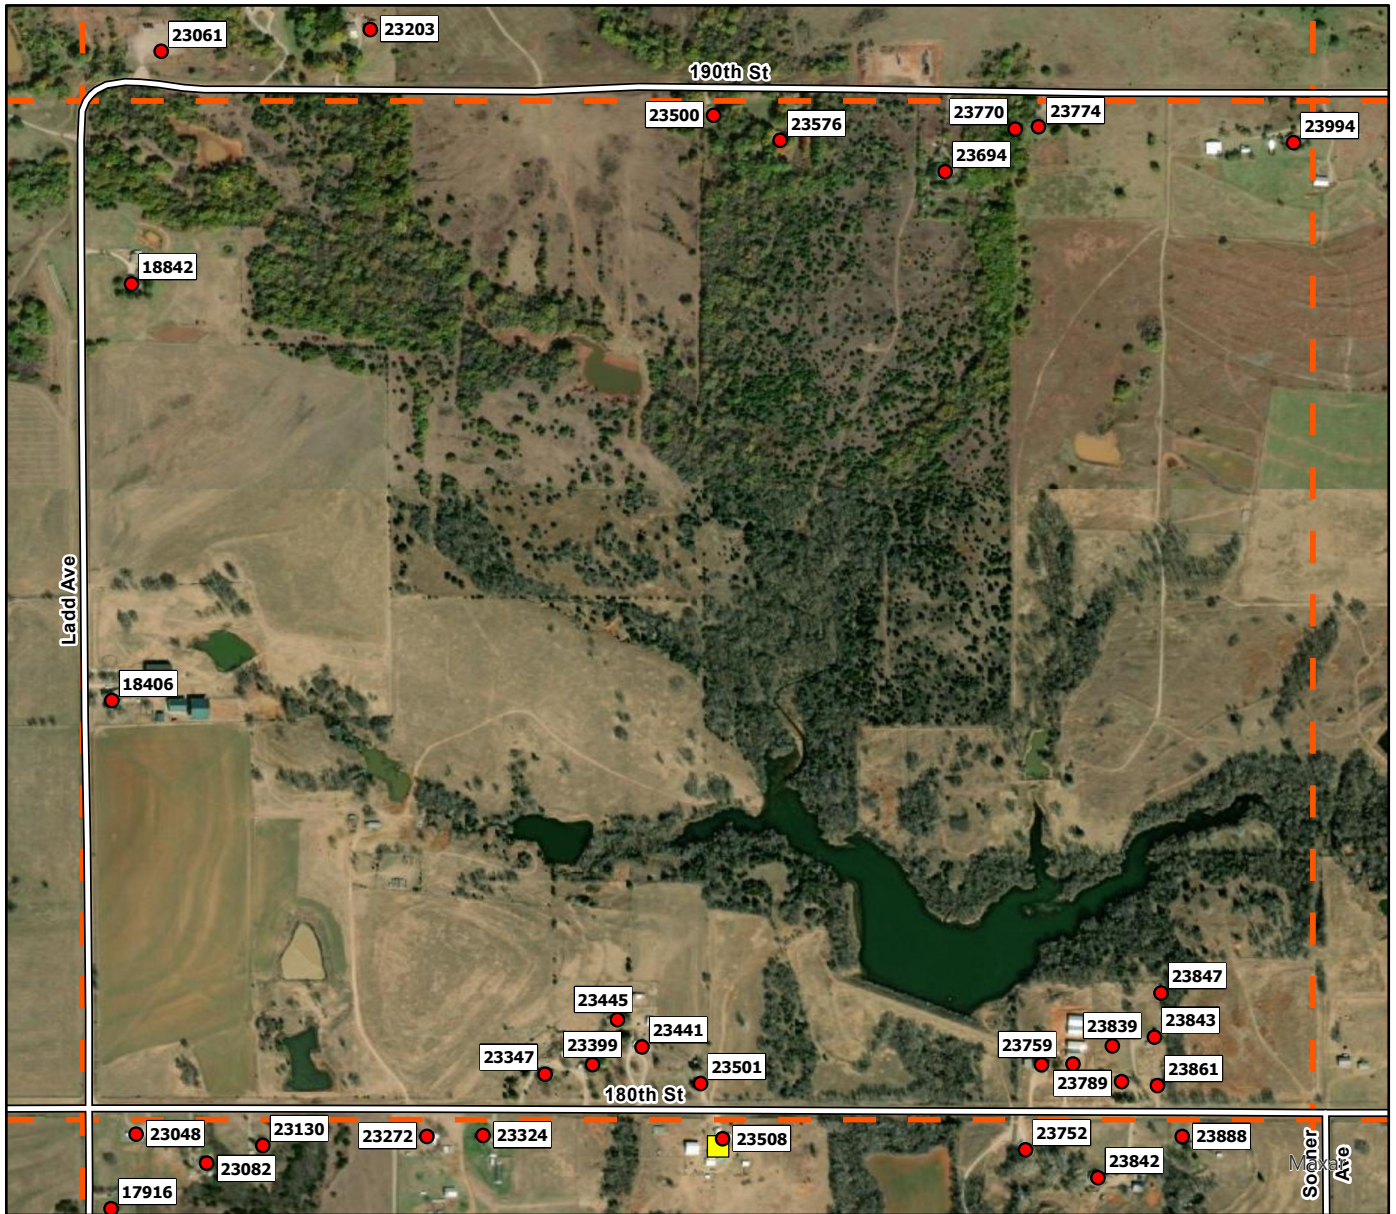

J3

Legend

- Address Point
- Storm Shelters
- Superfund Site
- Purcell FD
- Purcell Grid