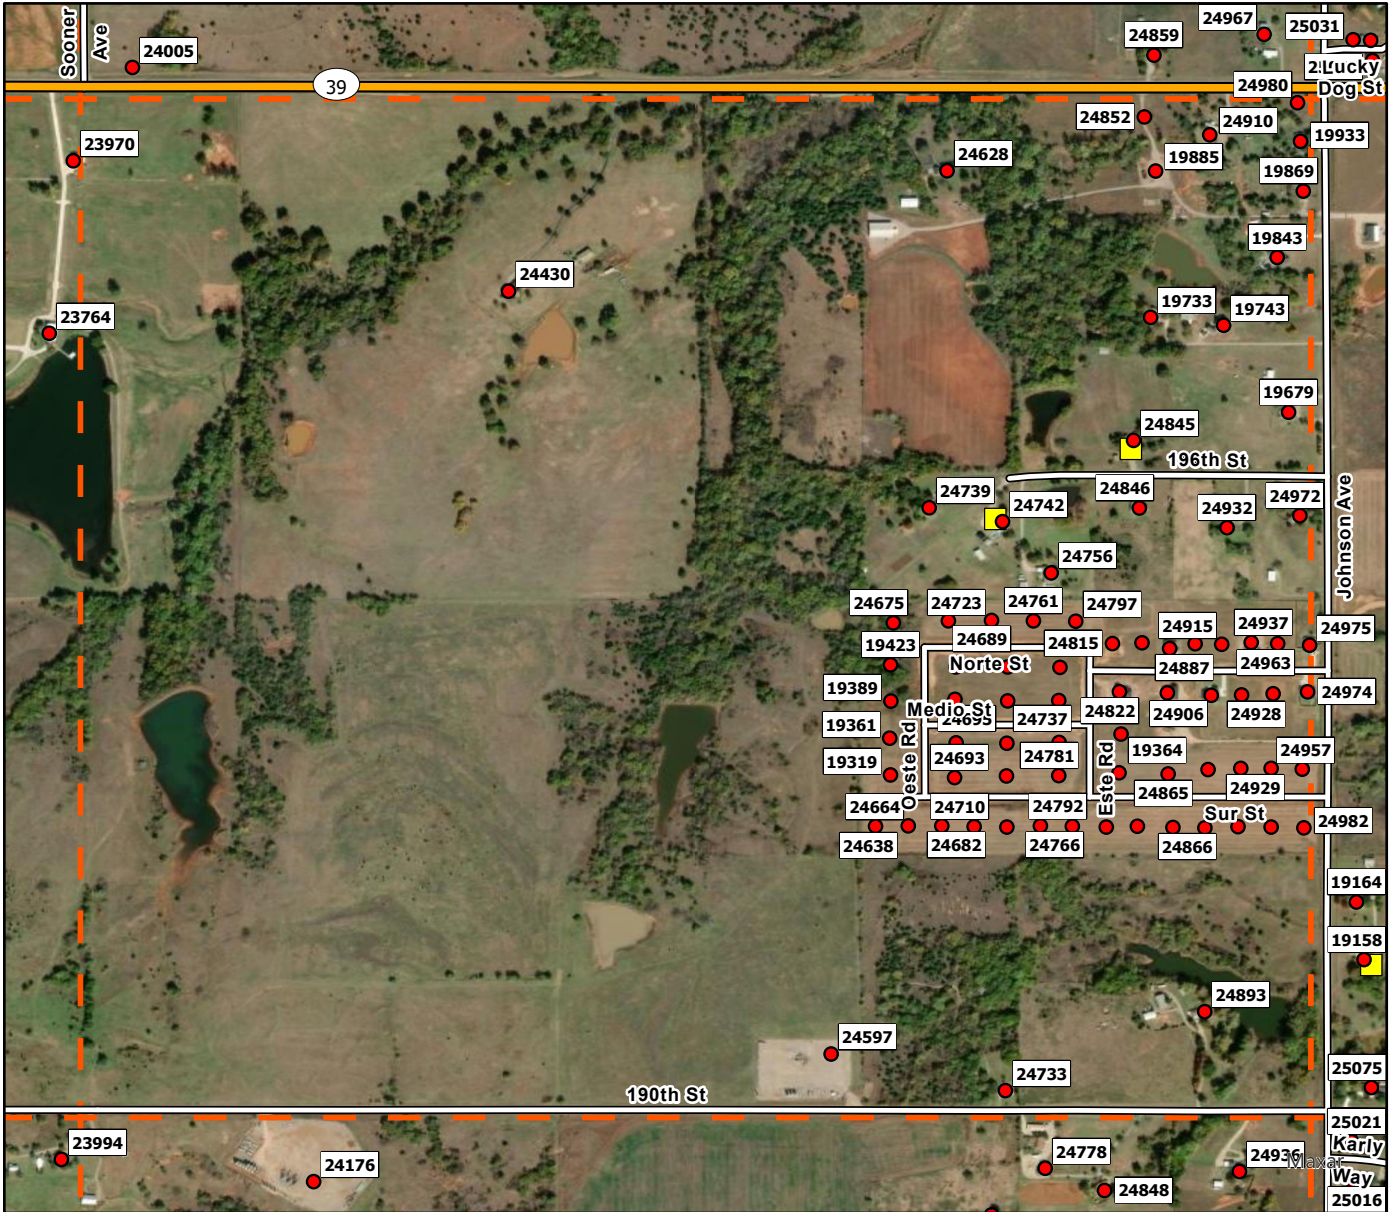

I4

Legend

- Address Point
- Storm Shelters
- Superfund Site
- Purcell FD
- Purcell Grid