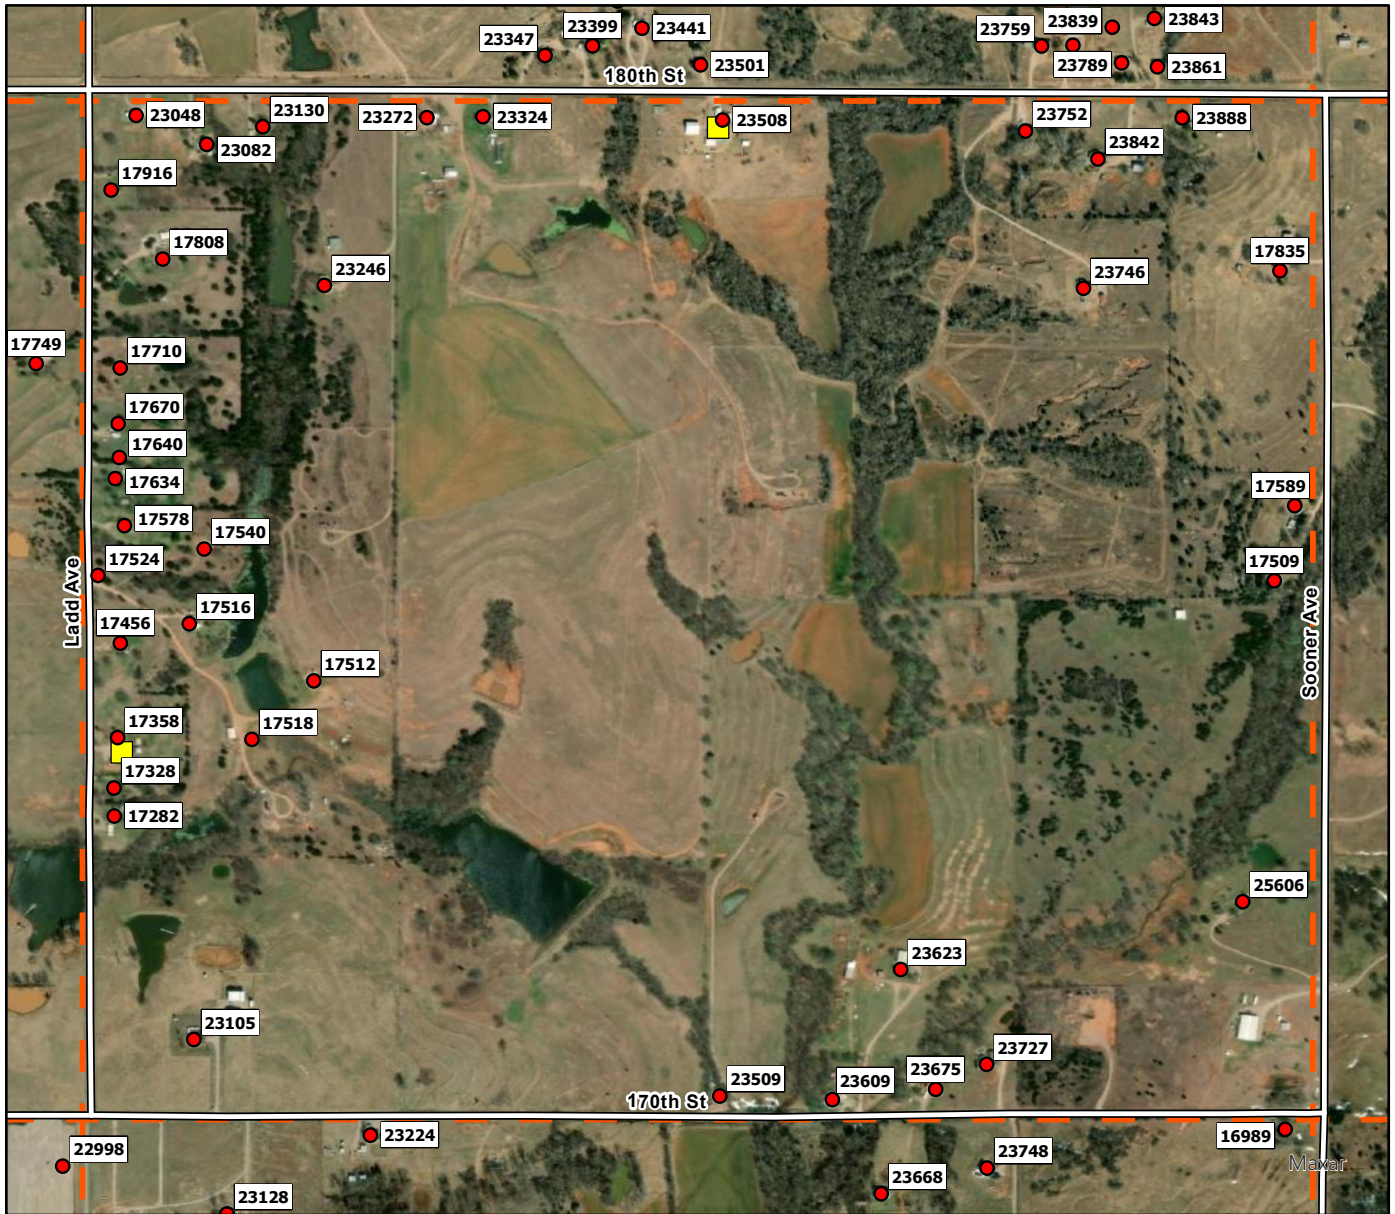

K3

Legend

- Address Point
- Storm Shelters
- ▨ Superfund Site
- Purcell FD
- ┌┐ Purcell Grid