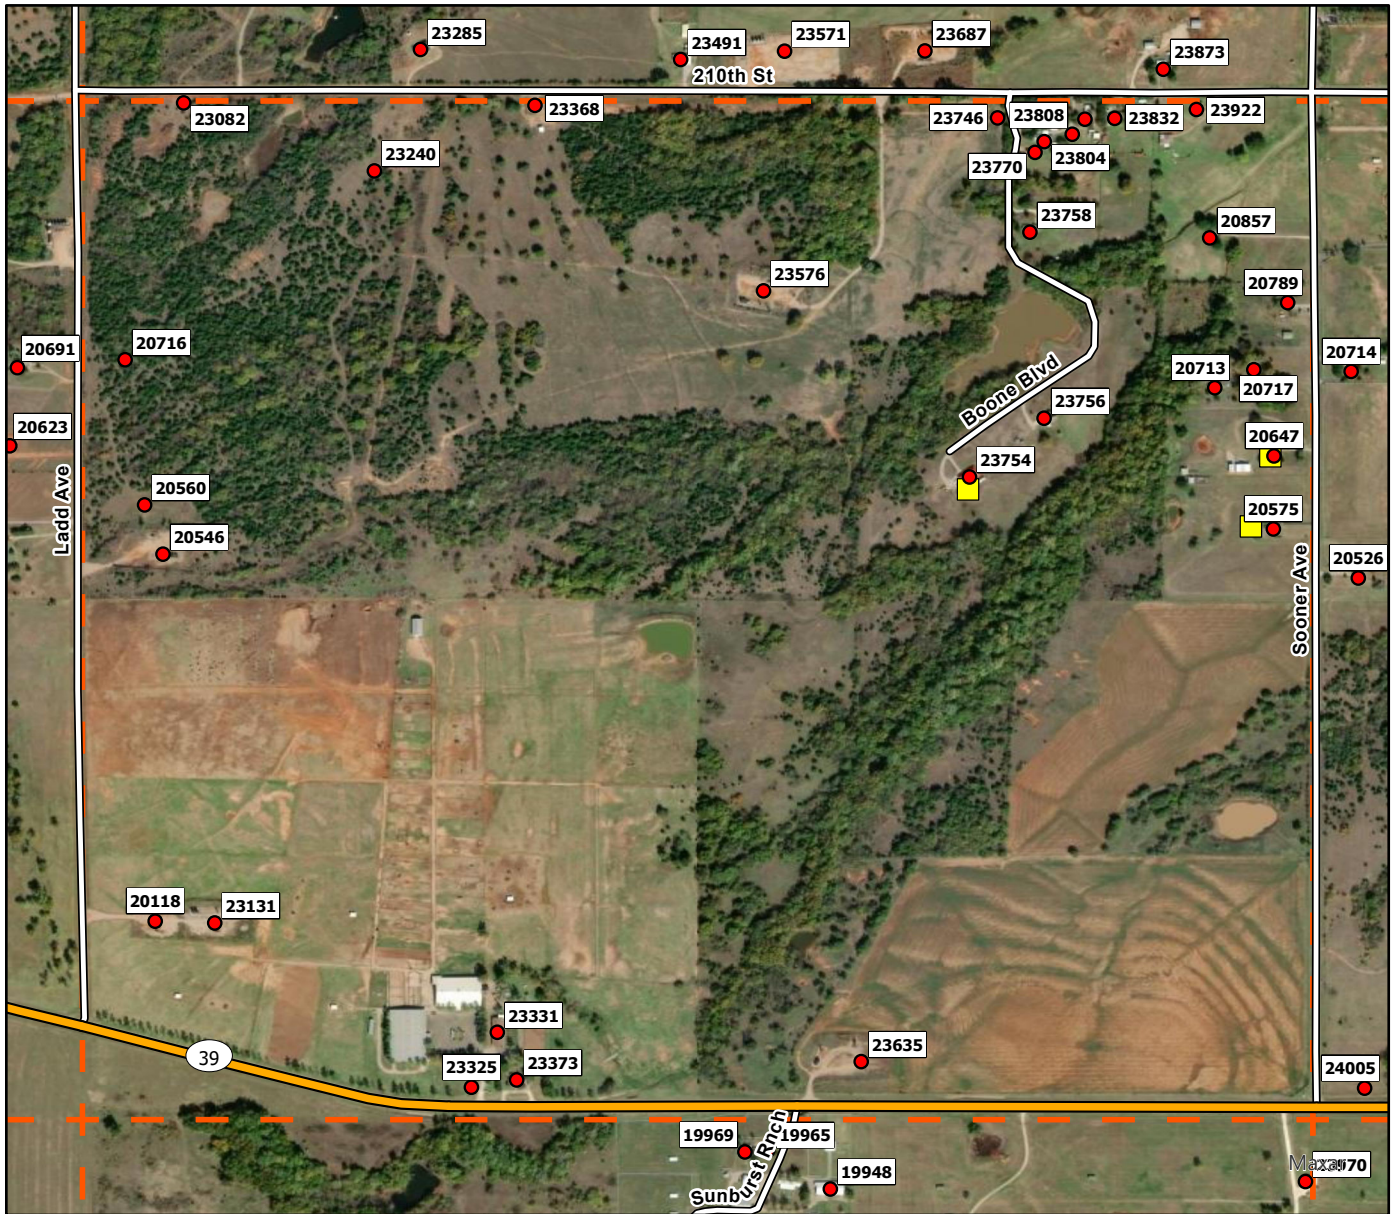

H3

Legend

- Address Point
- Storm Shelters
- Superfund Site
- Purcell FD
- Purcell Grid