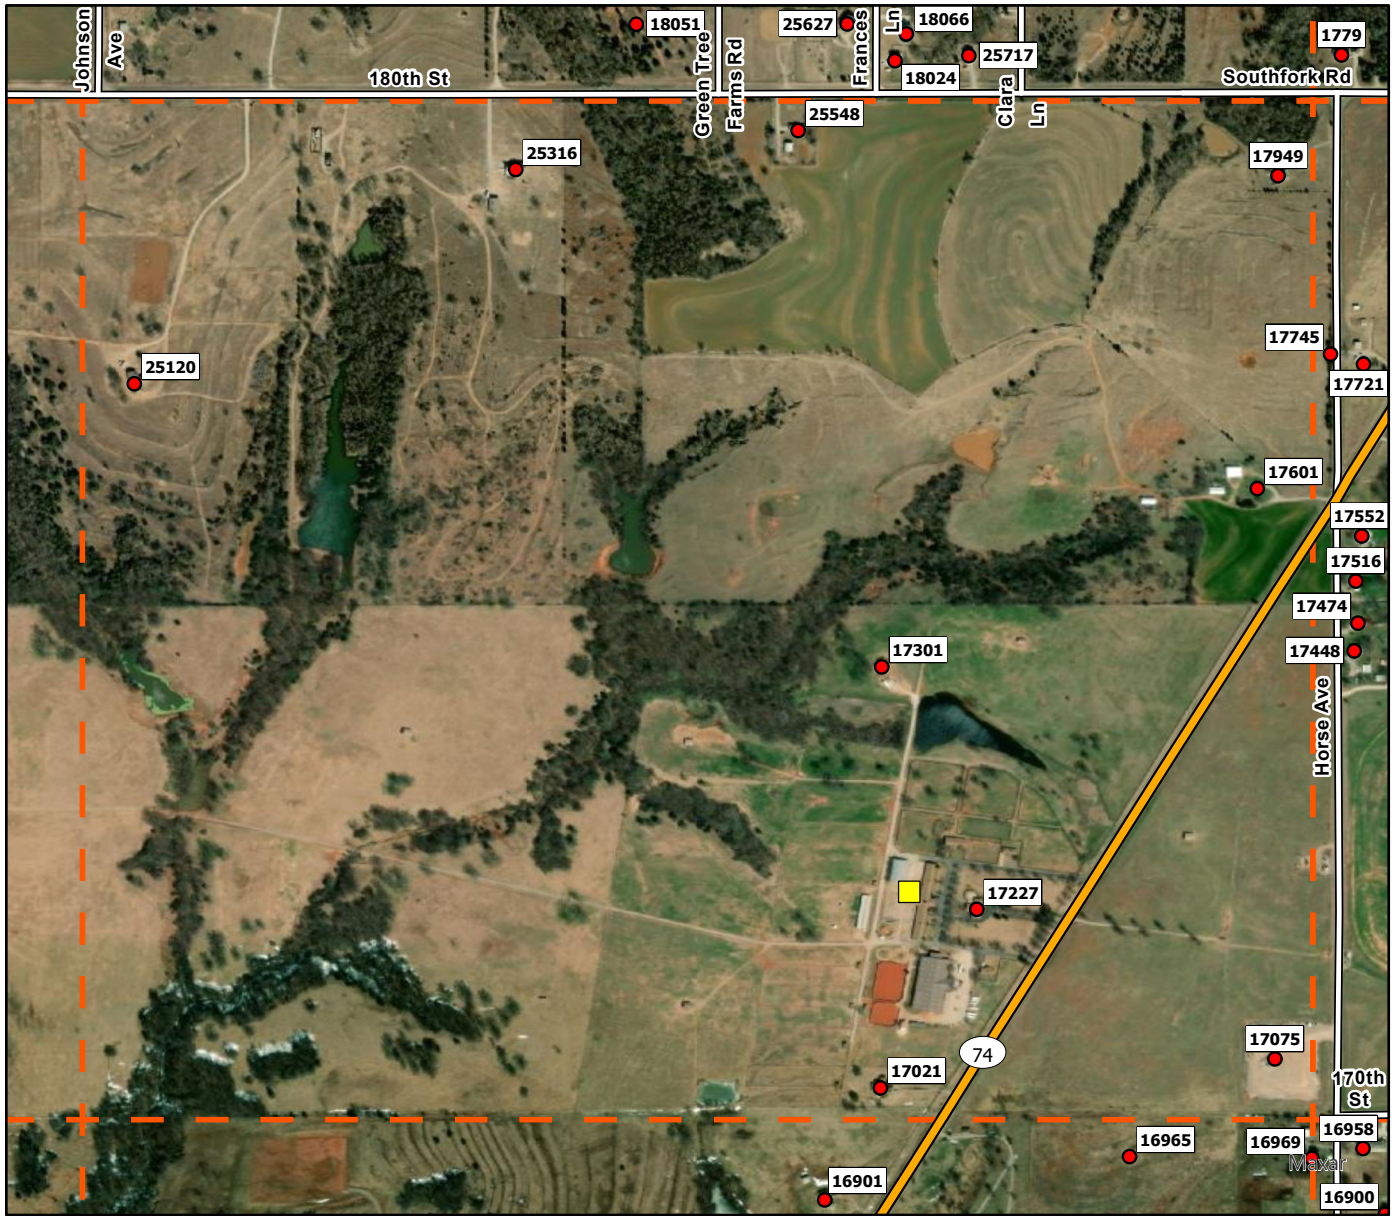

K5

Legend

- Address Point
- Storm Shelters
- Superfund Site
- Purcell FD
- Purcell Grid