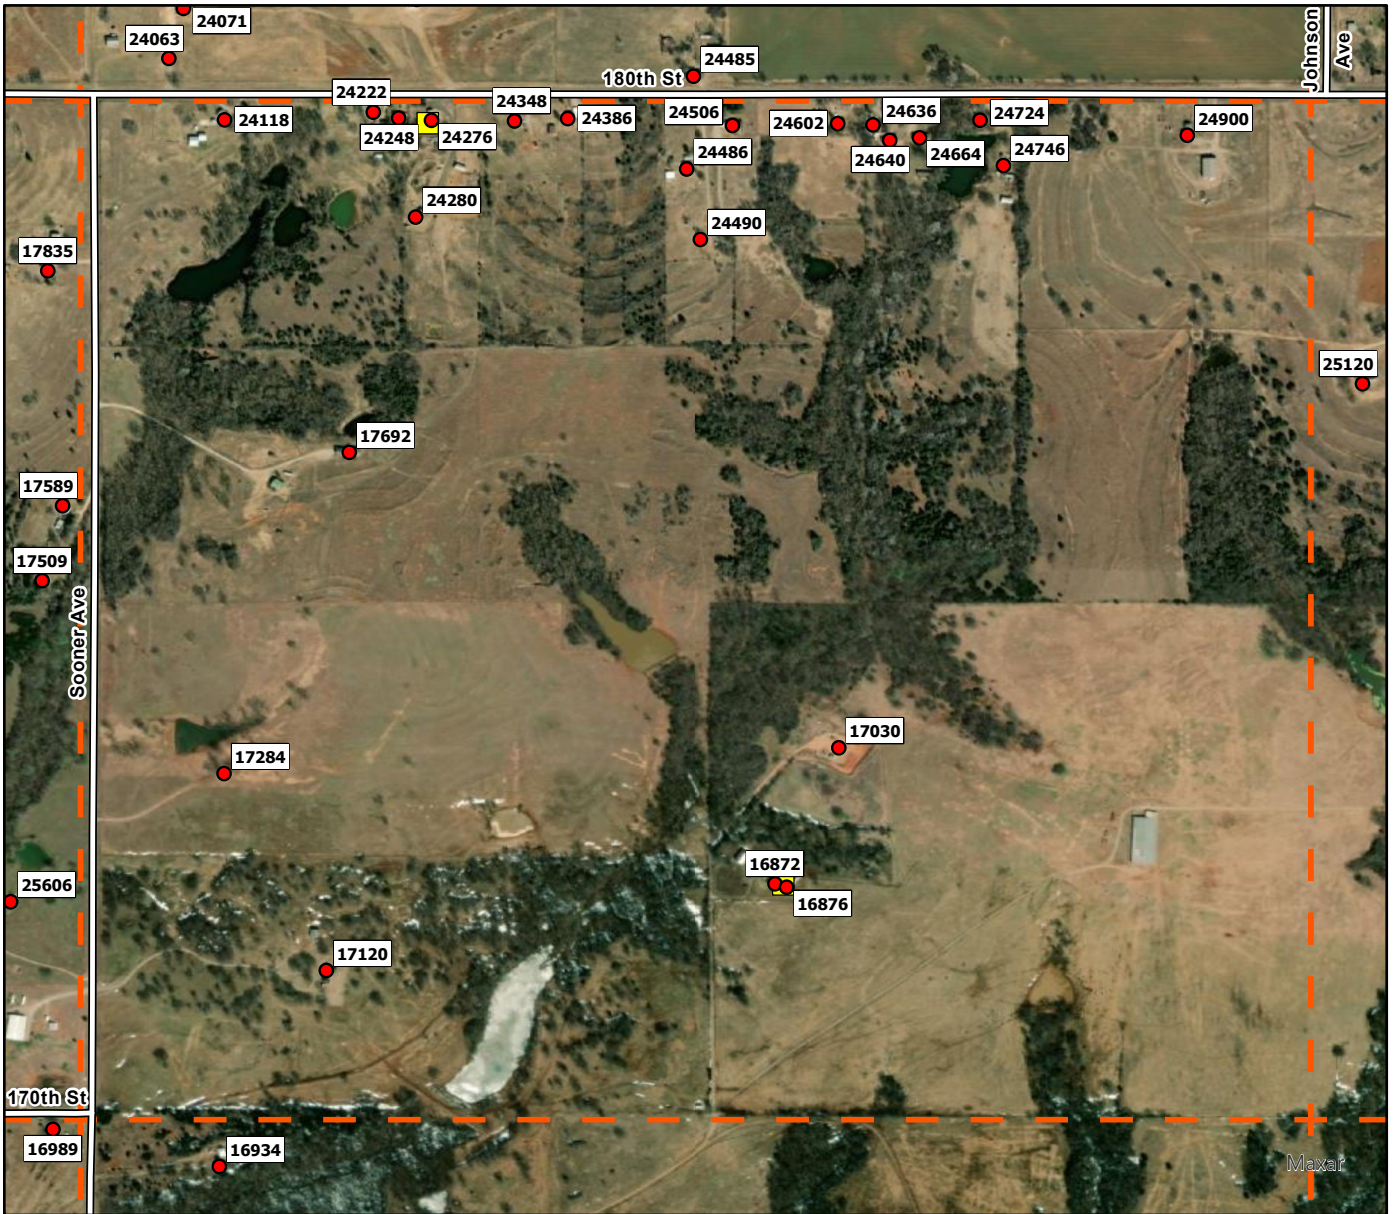

K4

Legend

- Address Point
- Storm Shelters
- Superfund Site
- Purcell FD
- Purcell Grid