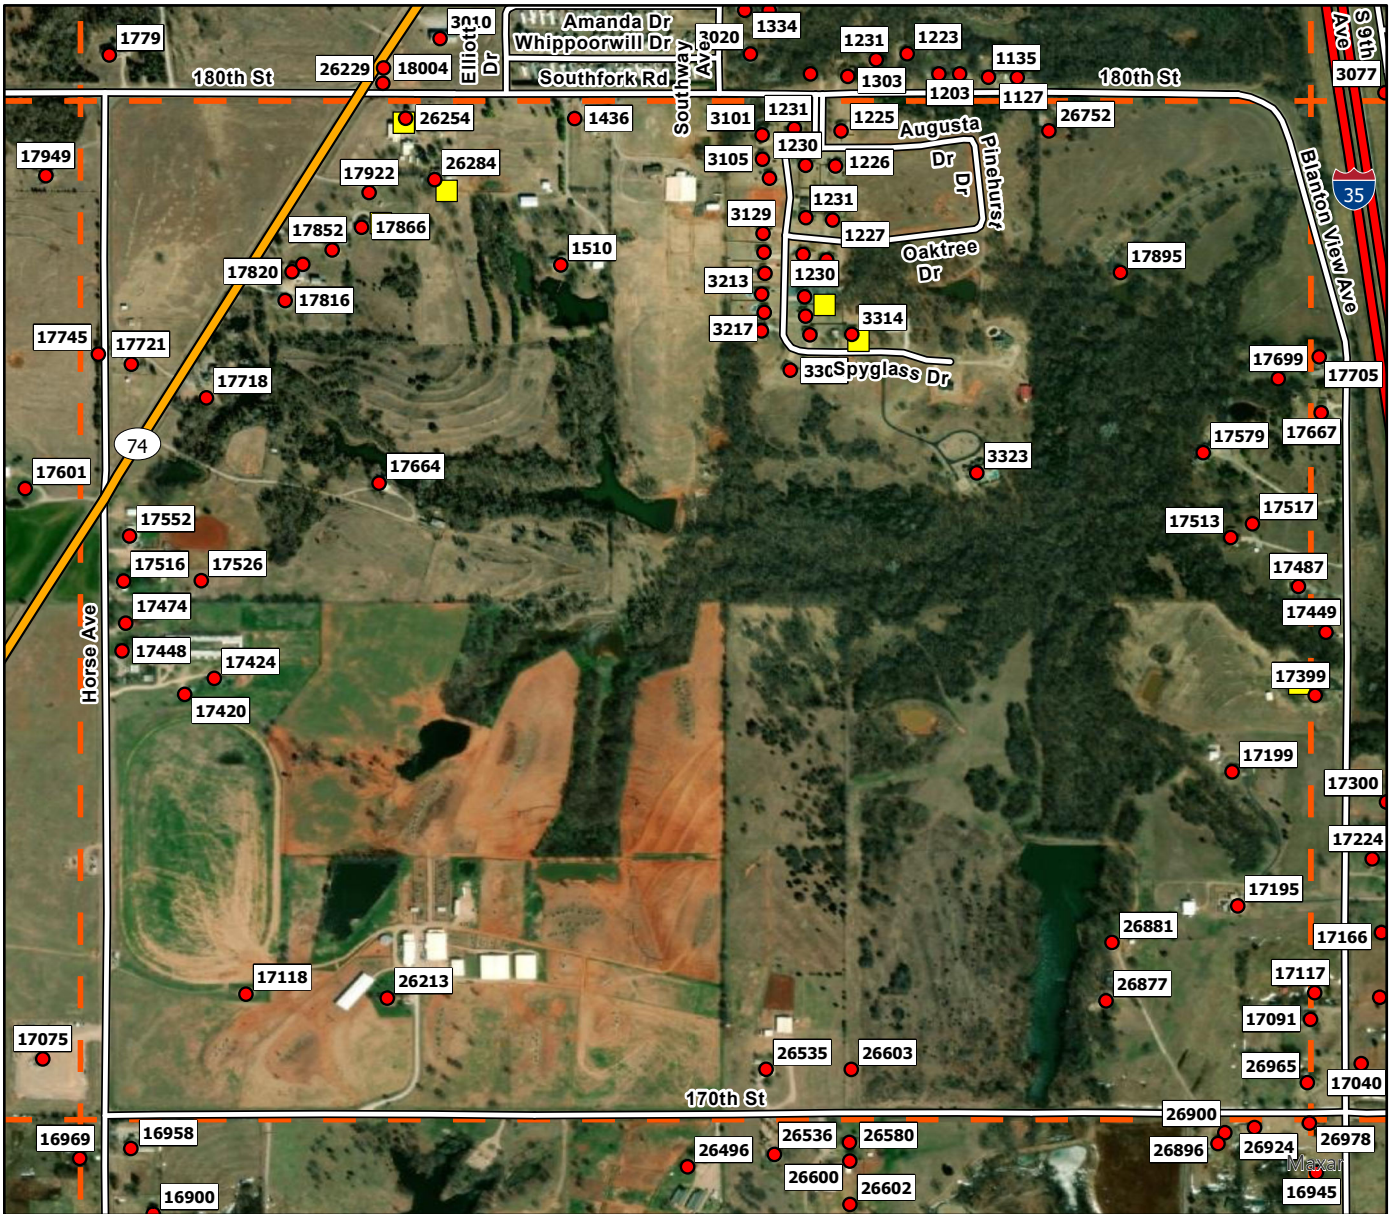

K6

Legend

- Address Point
- Storm Shelters
- Superfund Site
- Purcell FD
- Purcell Grid