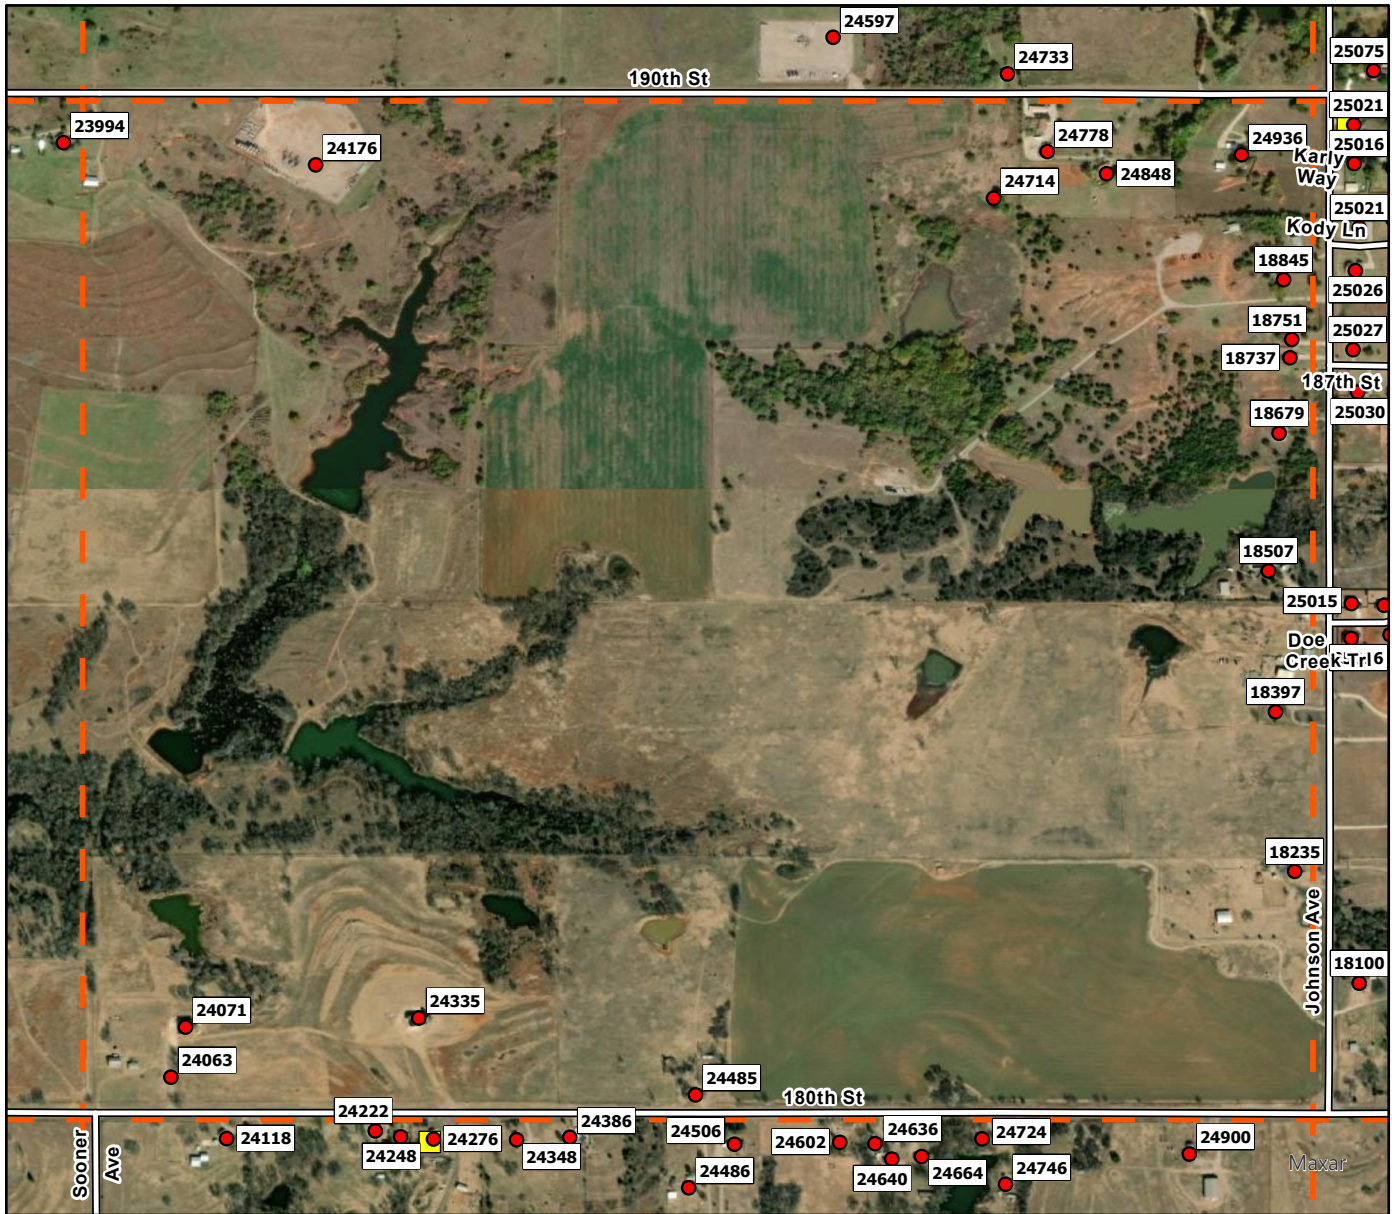

J4

Legend

- Address Point
- Storm Shelters
- Superfund Site
- Purcell FD
- Purcell Grid