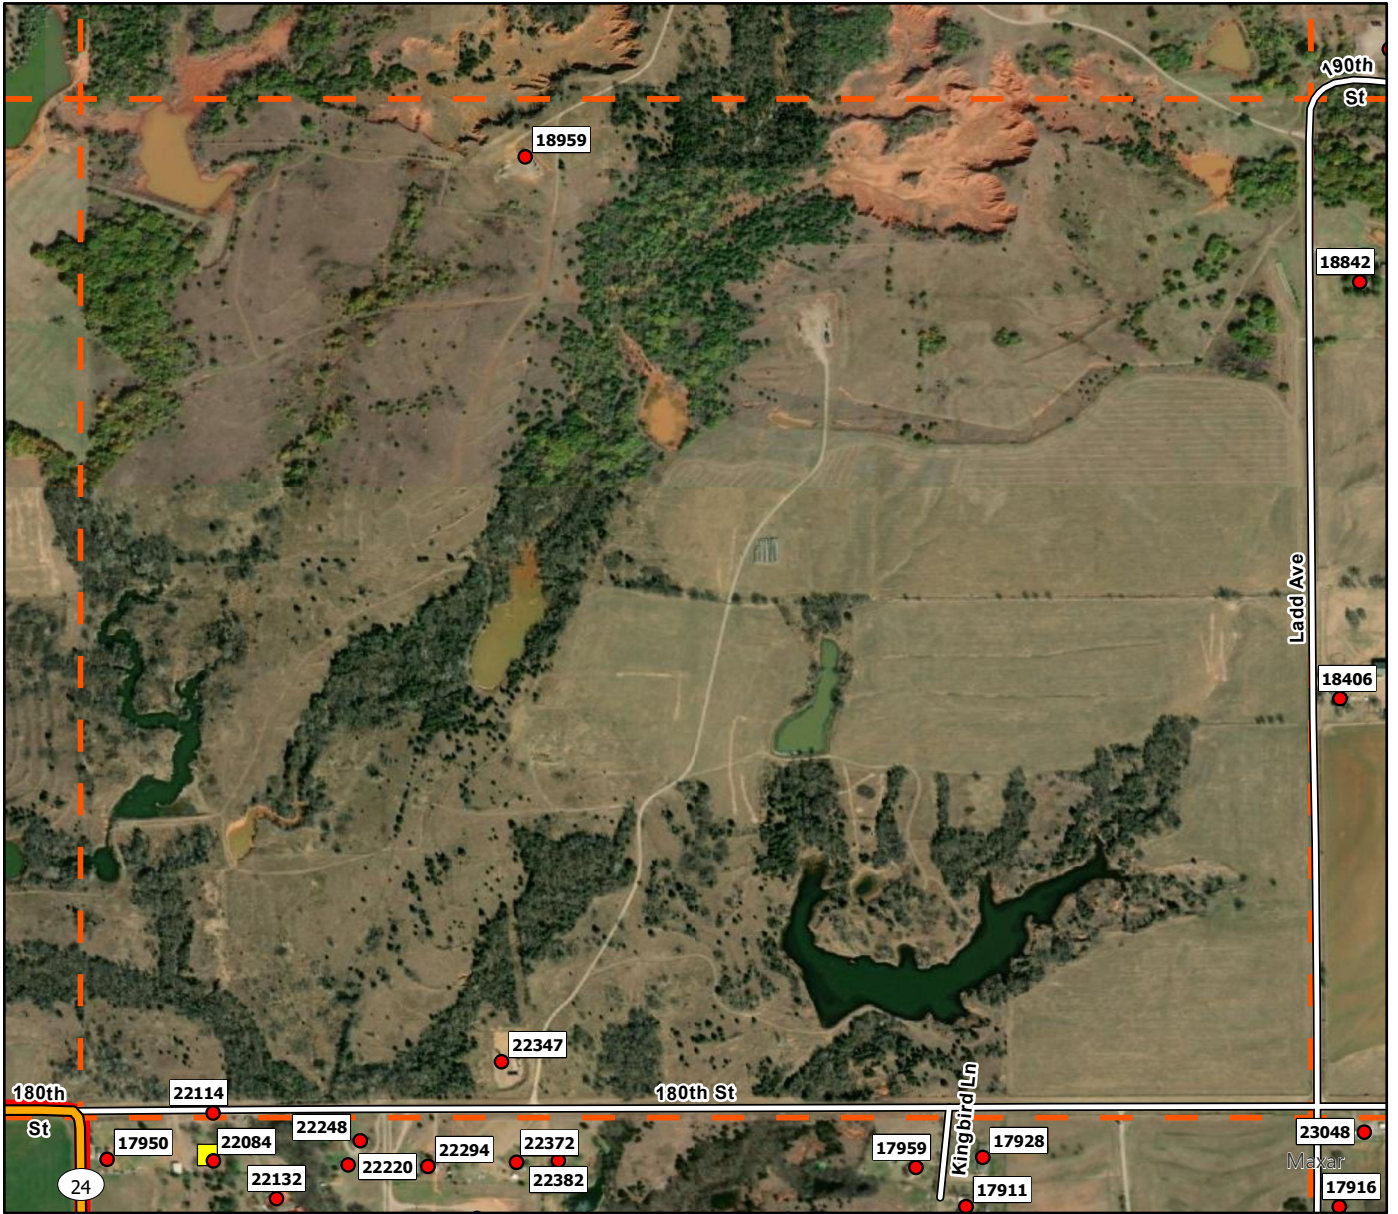

J2

Legend

- Address Point
- Storm Shelters
- Superfund Site
- Purcell FD
- Purcell Grid