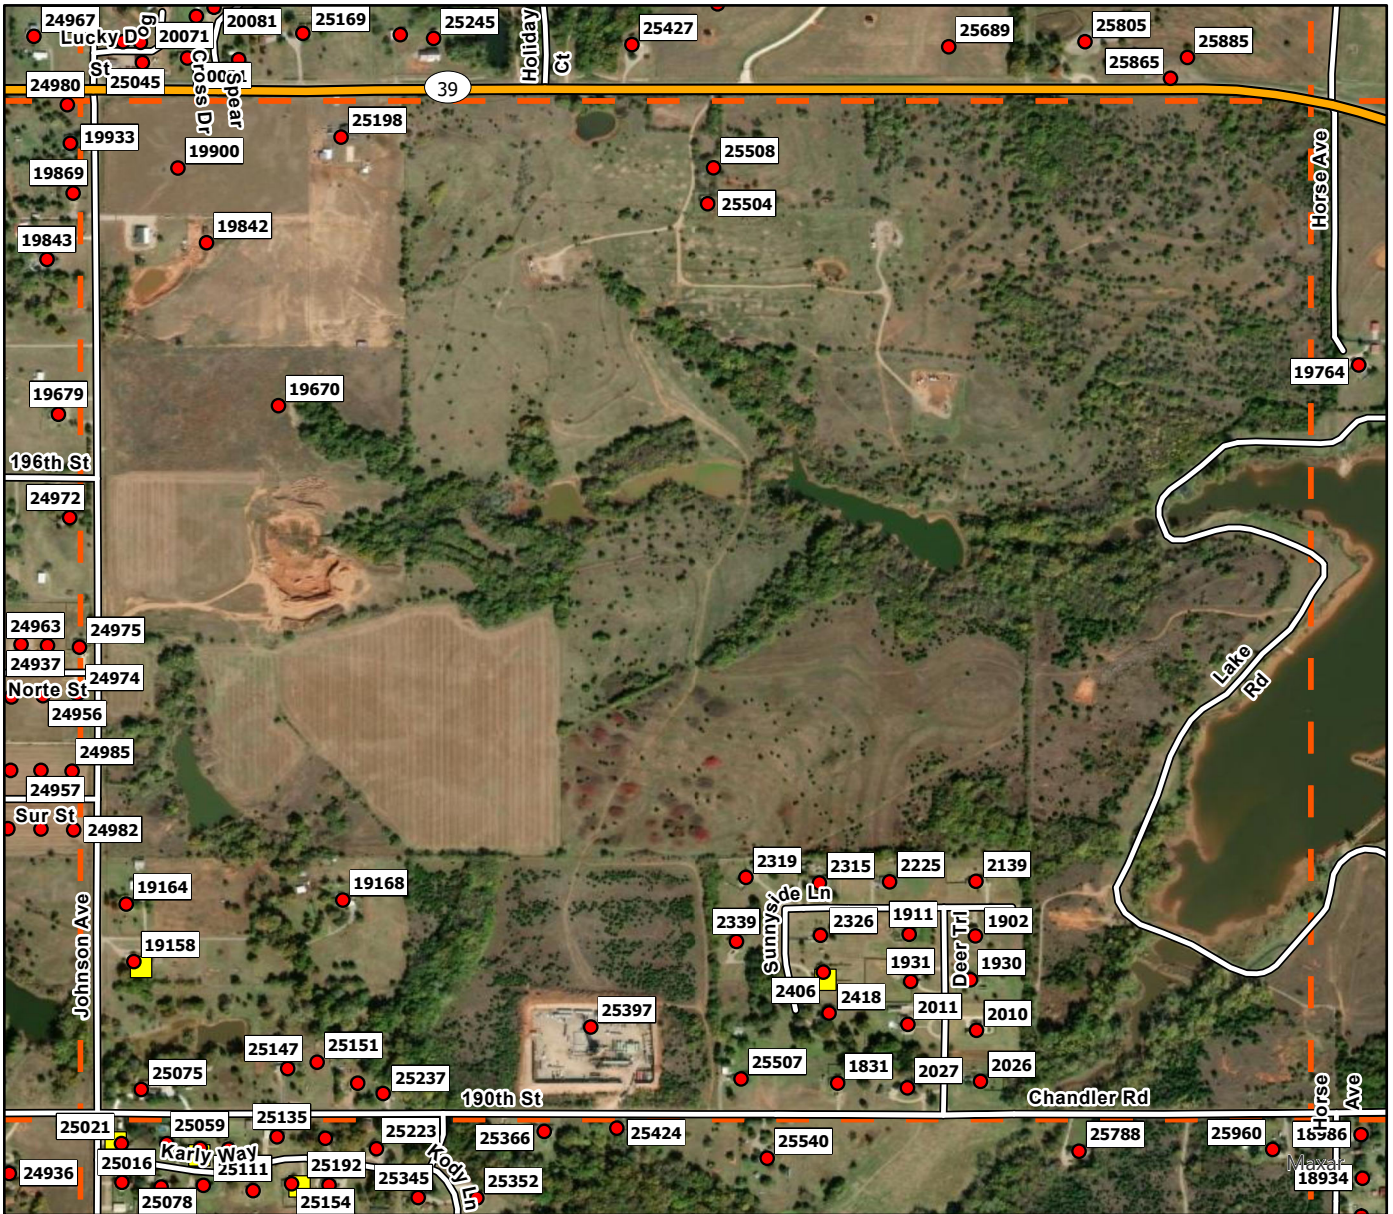

15

Legend

- Address Point
- Storm Shelters
- Superfund Site
- Purcell FD
- Purcell Grid