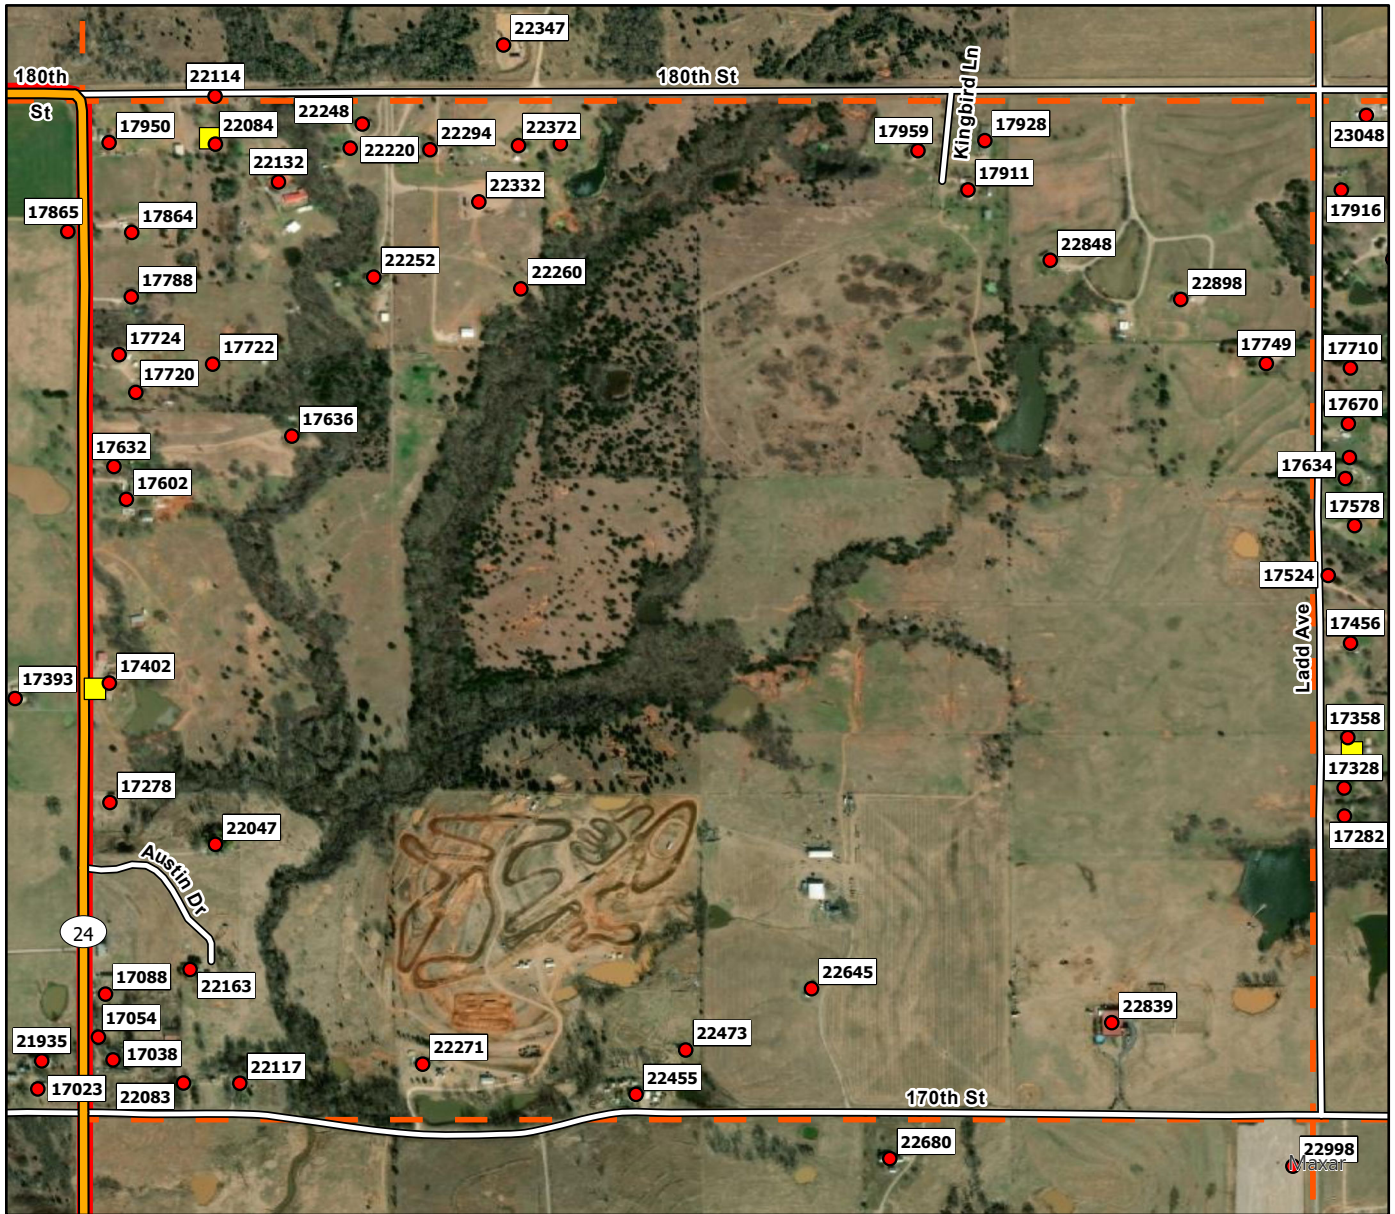

K2

Legend

- Address Point
- Storm Shelters
- Superfund Site
- Purcell FD
- Purcell Grid