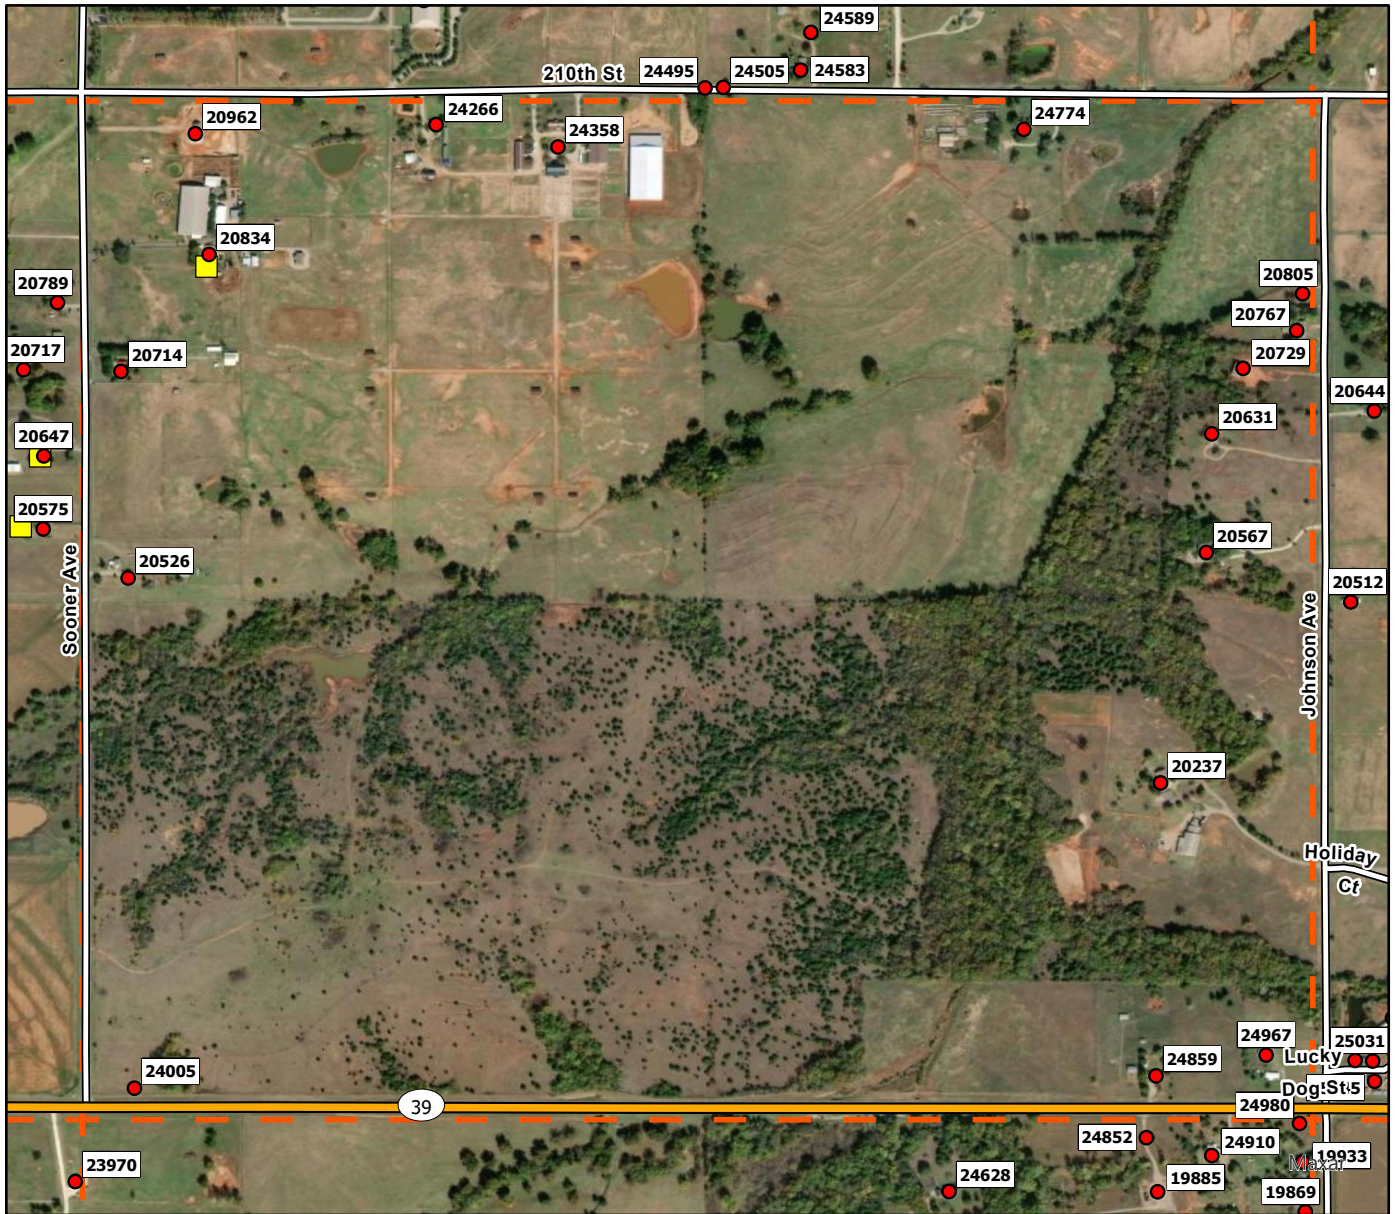

H4

Legend

- Address Point
- Storm Shelters
- Superfund Site
- Purcell FD
- Purcell Grid