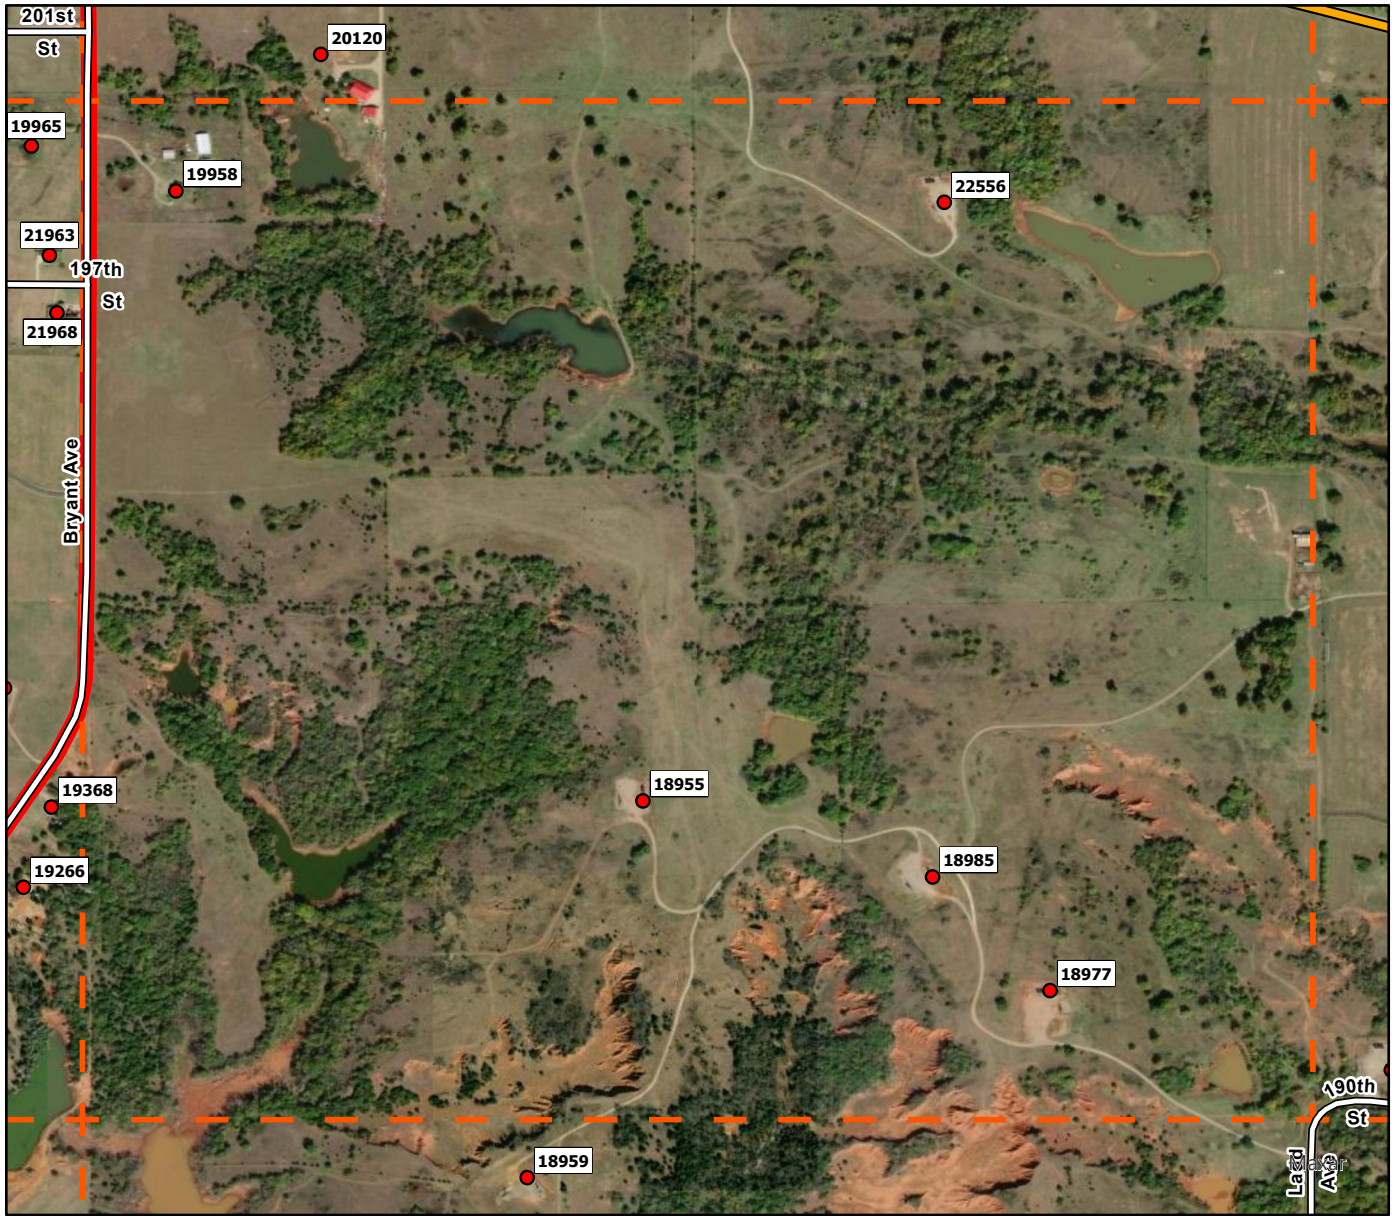

I2

Legend

- Address Point
- Storm Shelters
- Superfund Site
- Purcell FD
- Purcell Grid