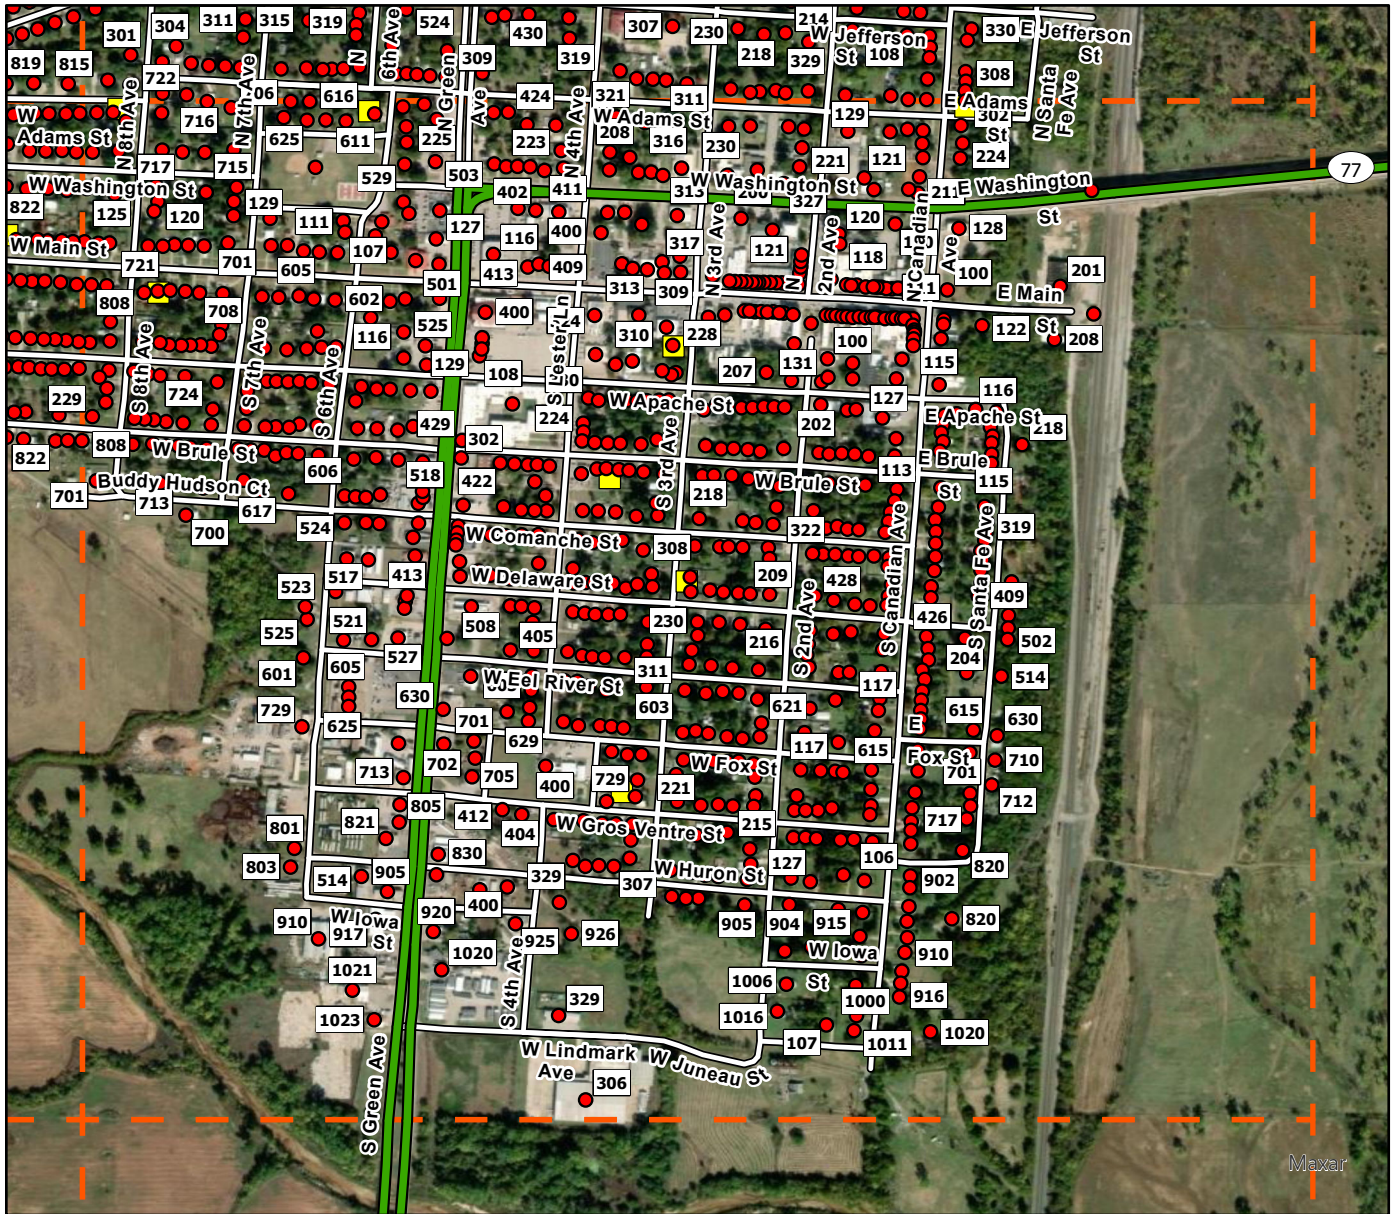

H7

Legend

- Address Point
- Storm Shelters
- ▨ Superfund Site
- Purcell FD
- ┌┐ Purcell Grid