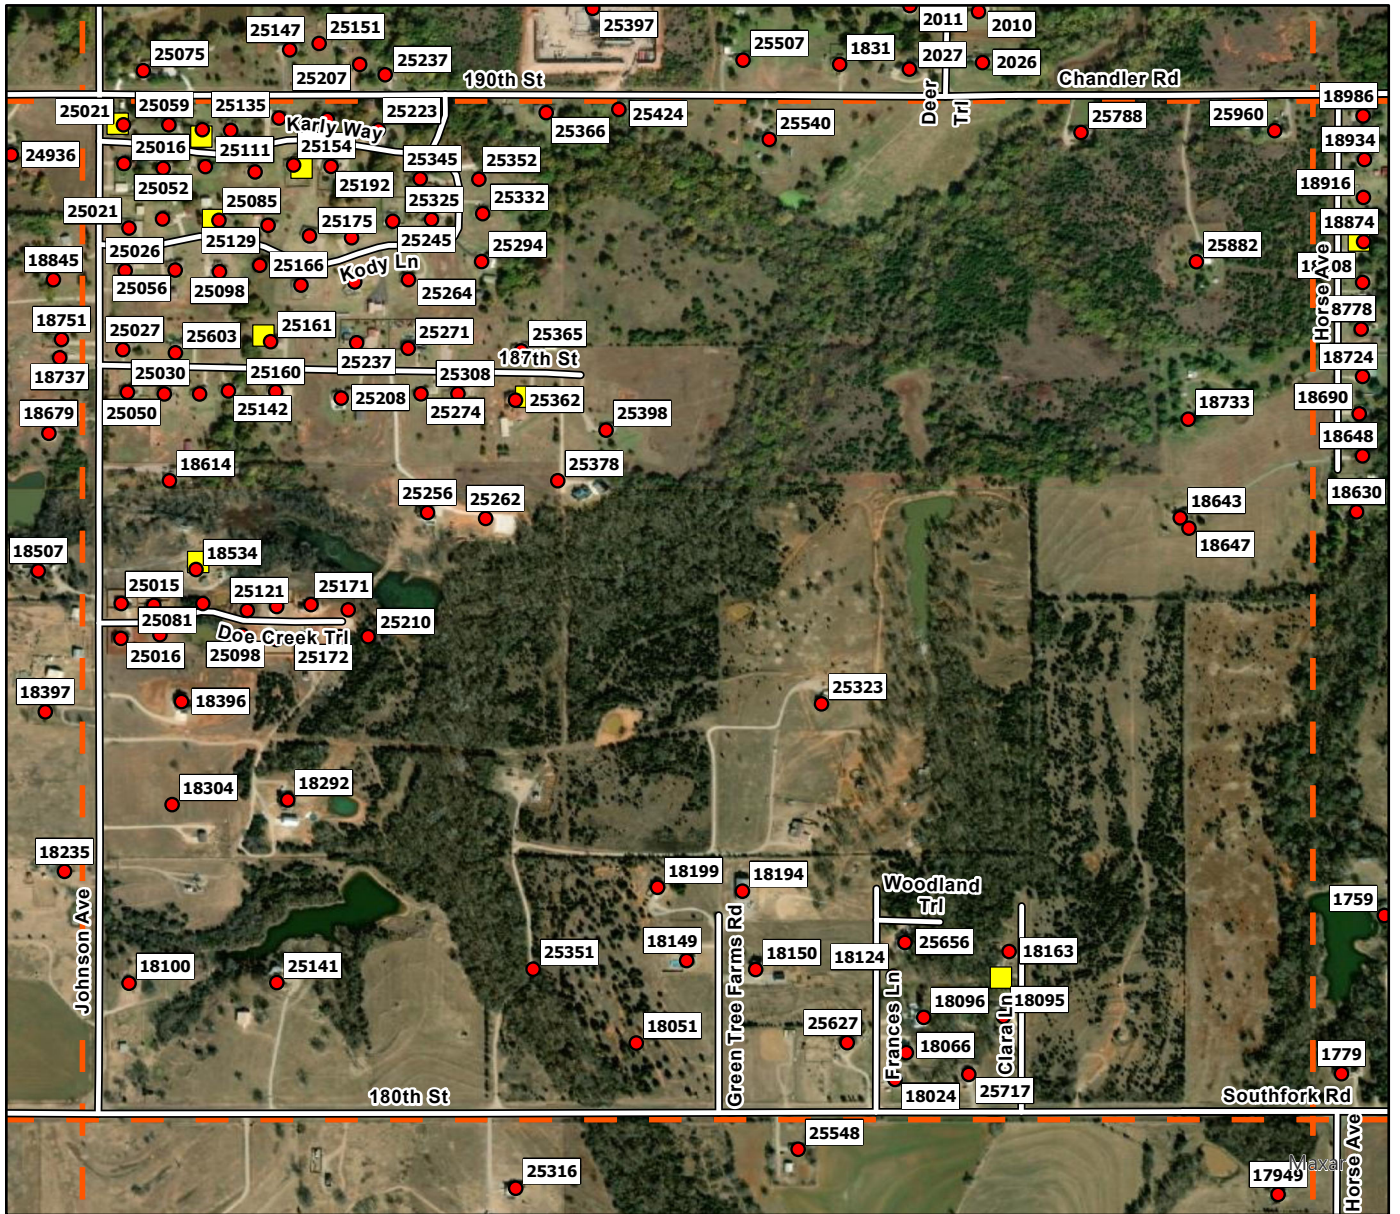

J5

Legend

- Address Point
- Storm Shelters
- Superfund Site
- Purcell FD
- Purcell Grid