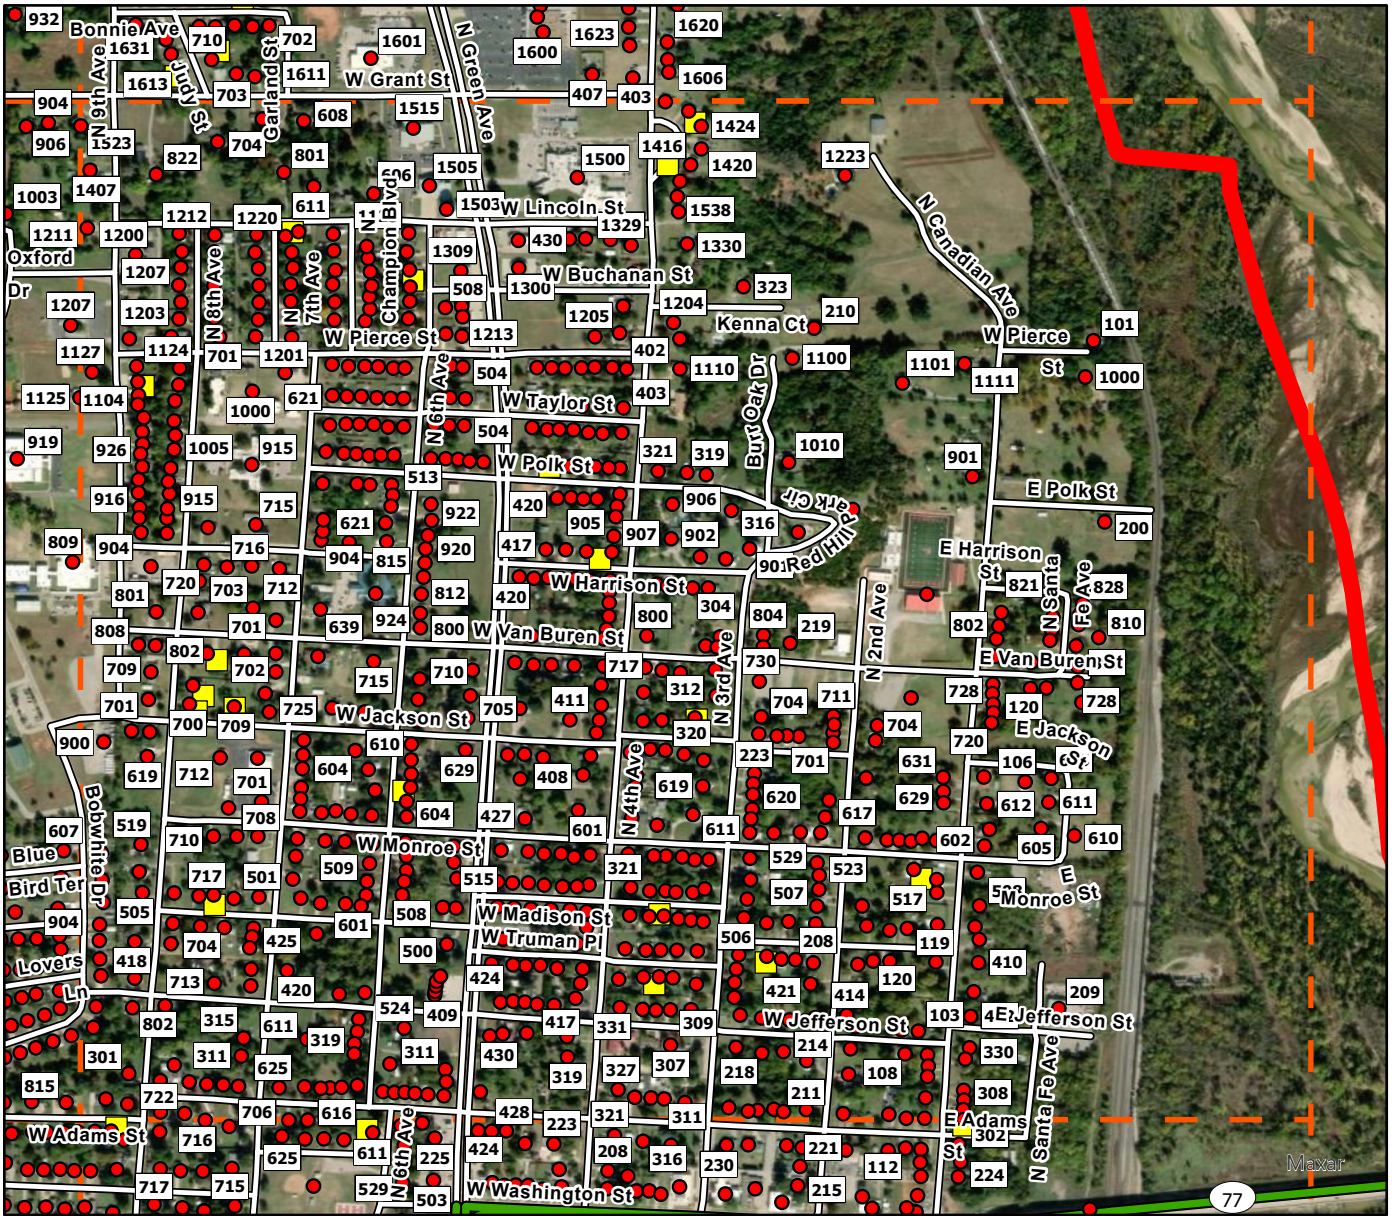

G7

Legend

- Address Point
- Storm Shelters
- Superfund Site
- Purcell FD
- Purcell Grid