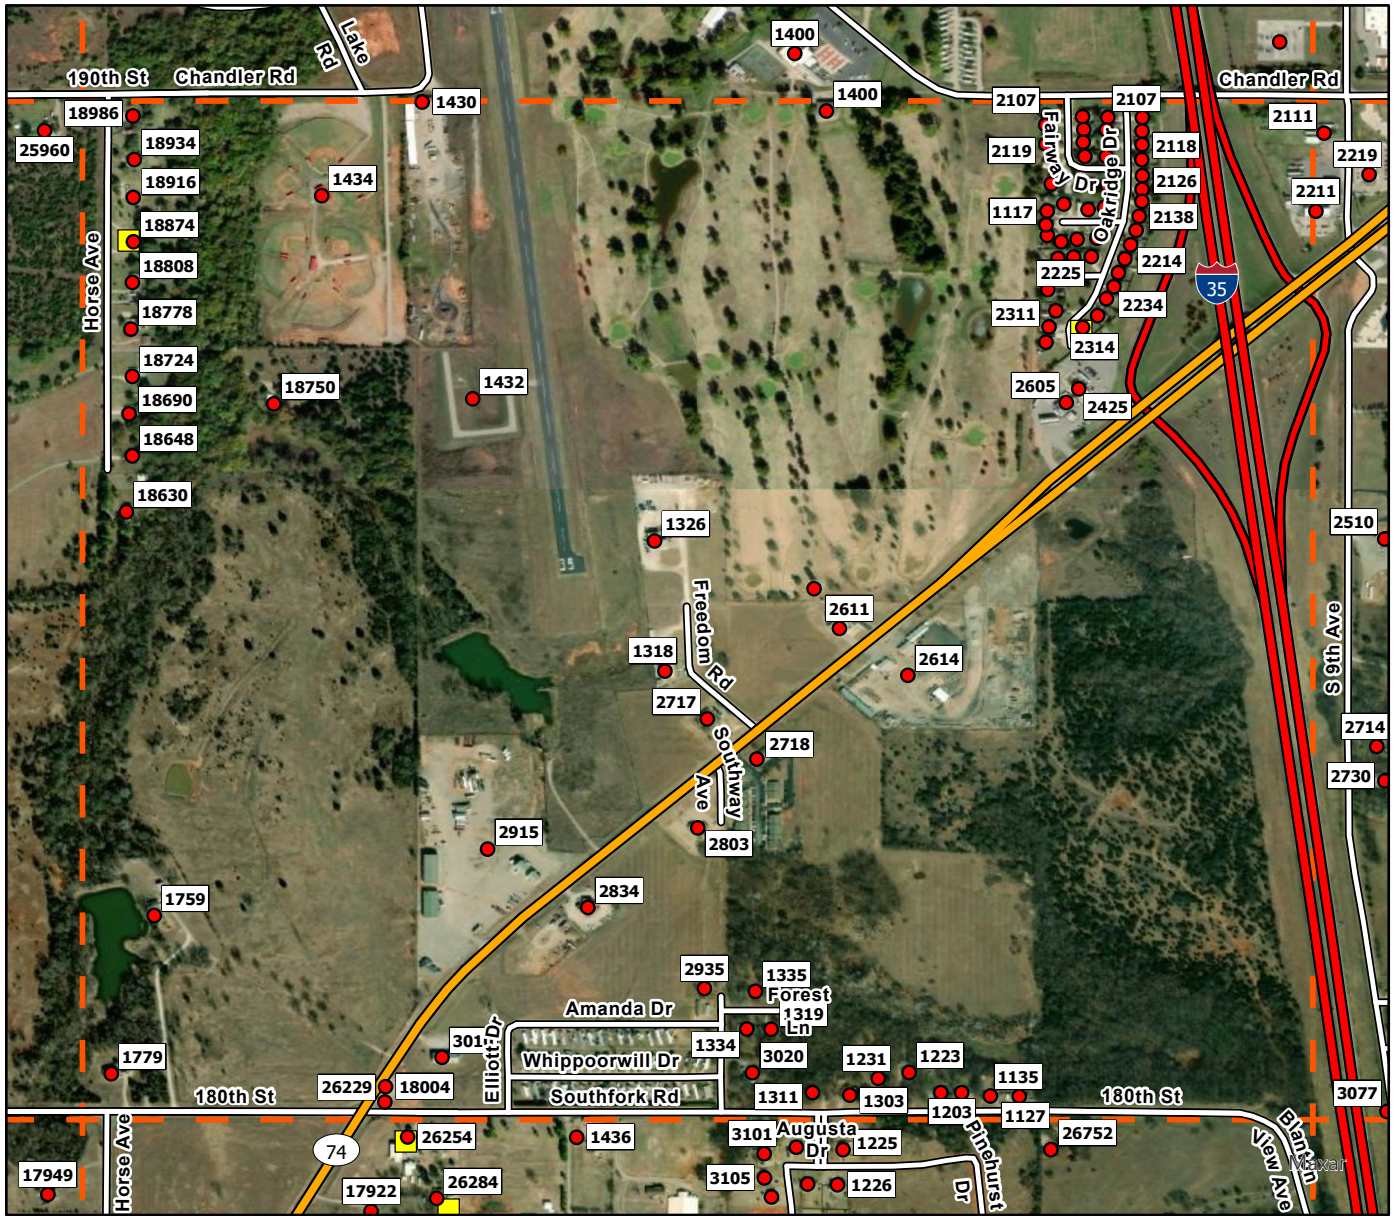

J6

Legend

- Address Point
- Storm Shelters
- Superfund Site
- Purcell FD
- Purcell Grid