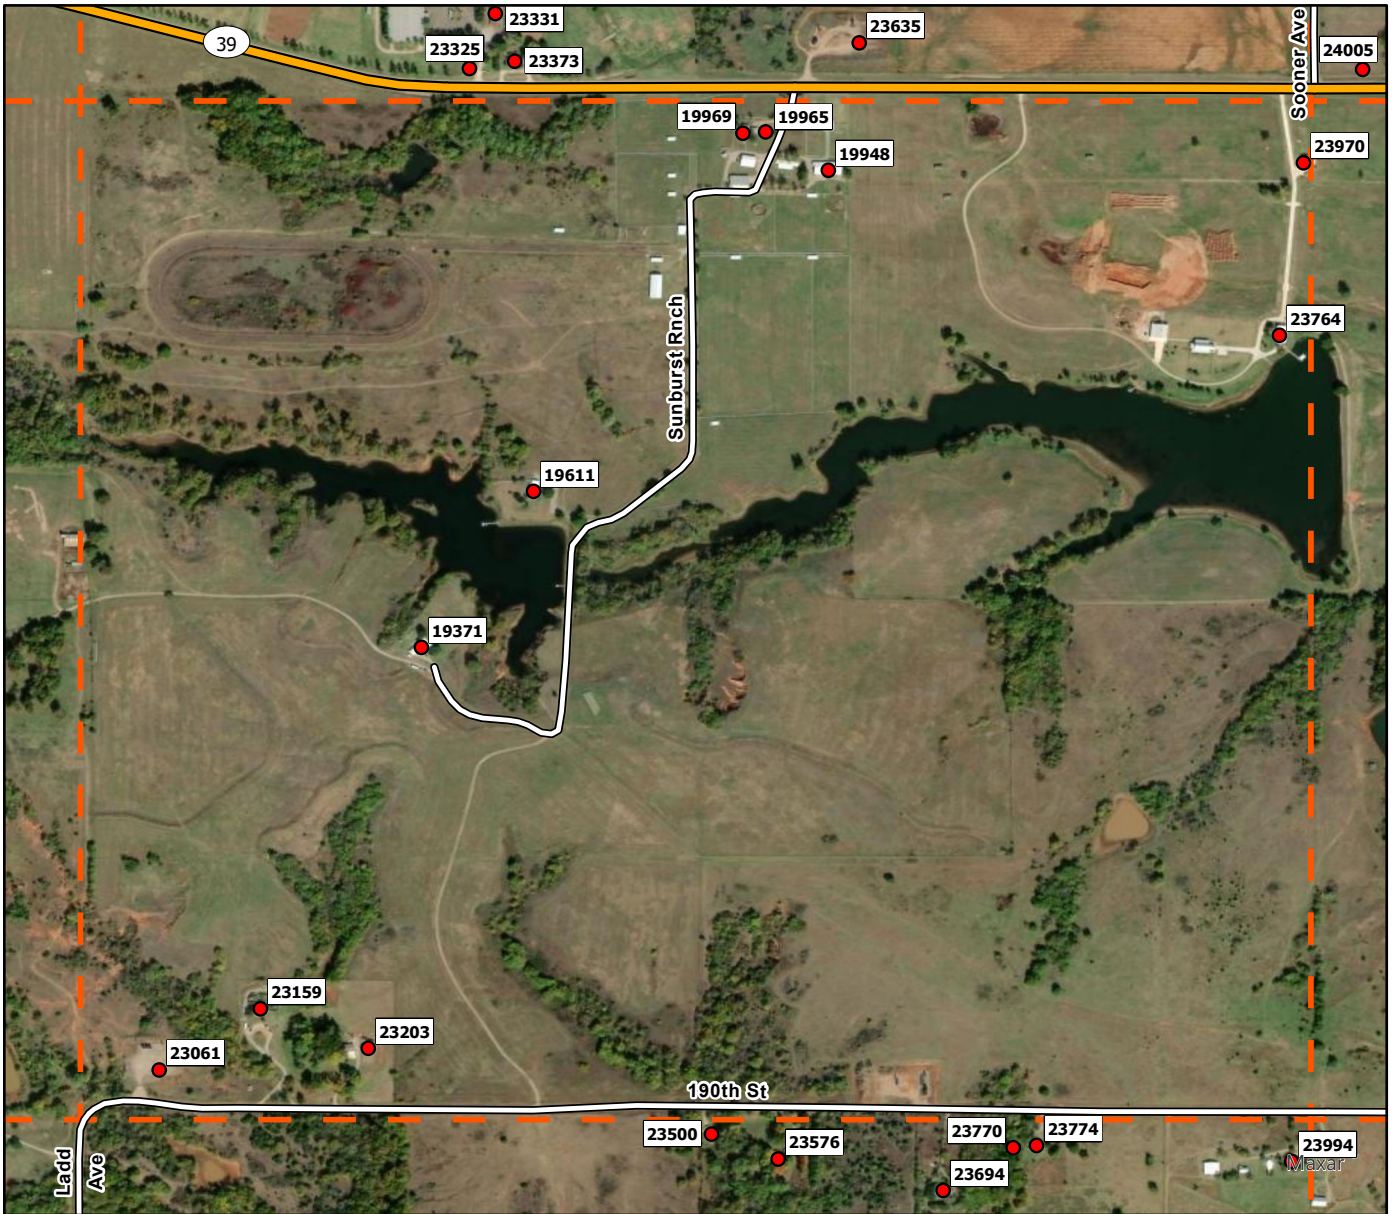

I3

Legend

- Address Point
- Storm Shelters
- Superfund Site
- Purcell FD
- Purcell Grid