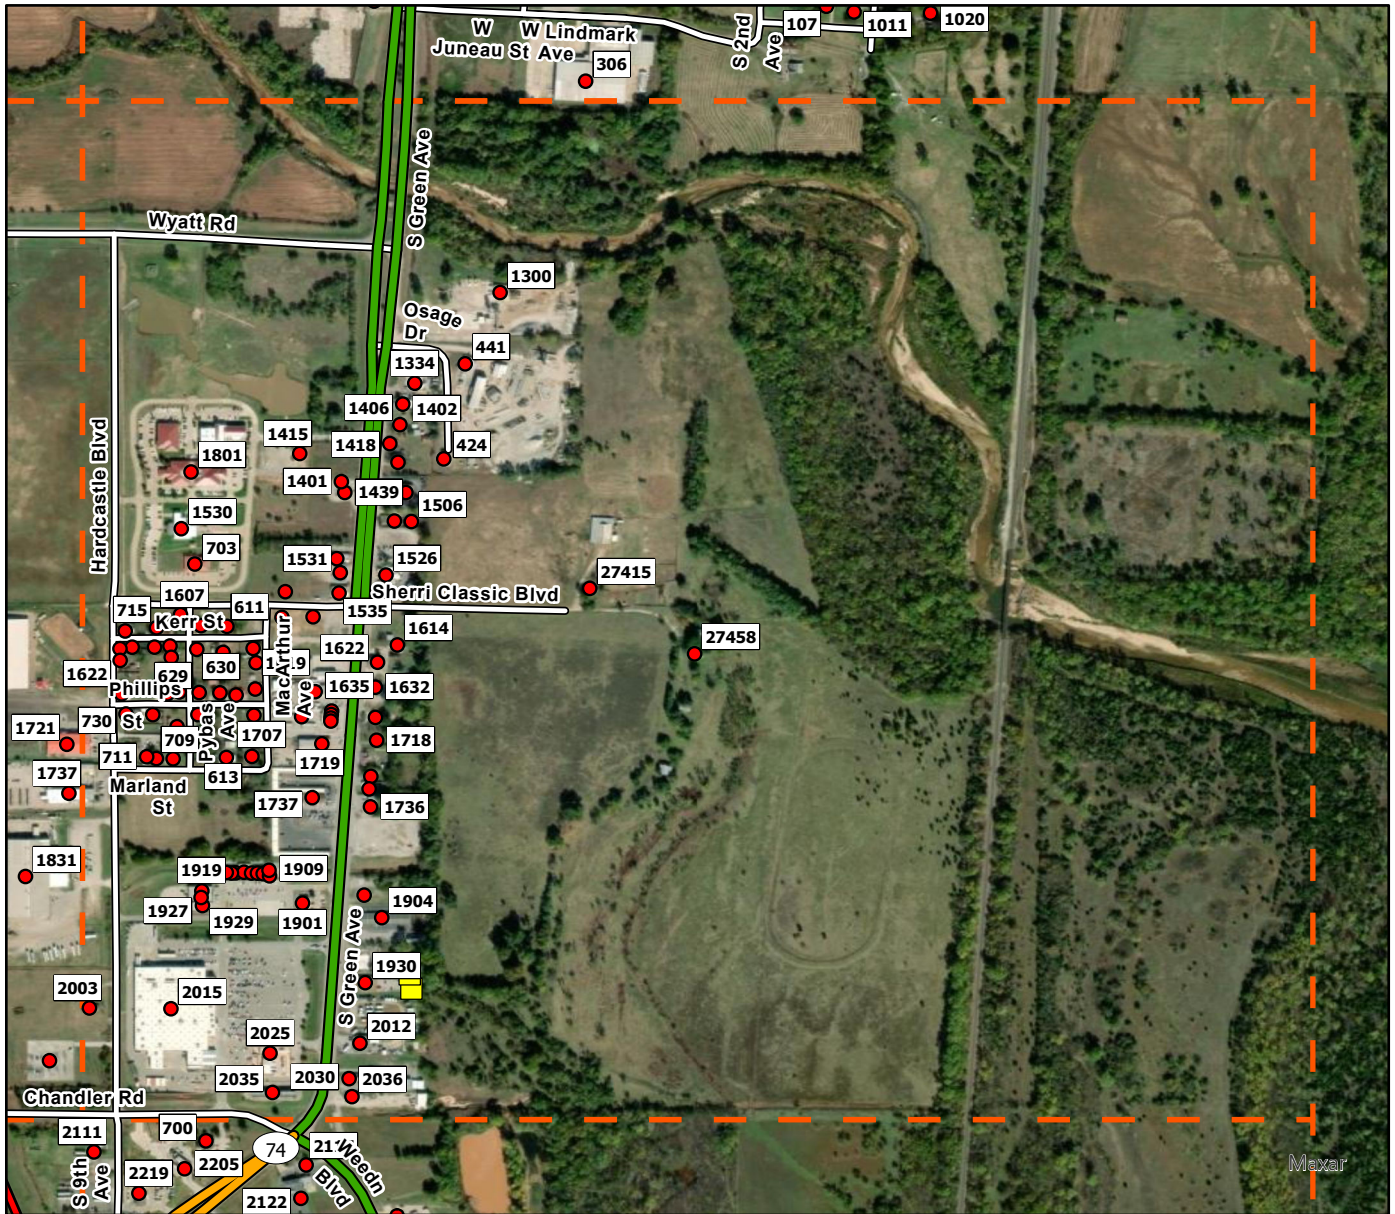

Legend

- Address Point
- Storm Shelters
- ▨ Superfund Site
- Purcell FD
- ┆ Purcell Grid