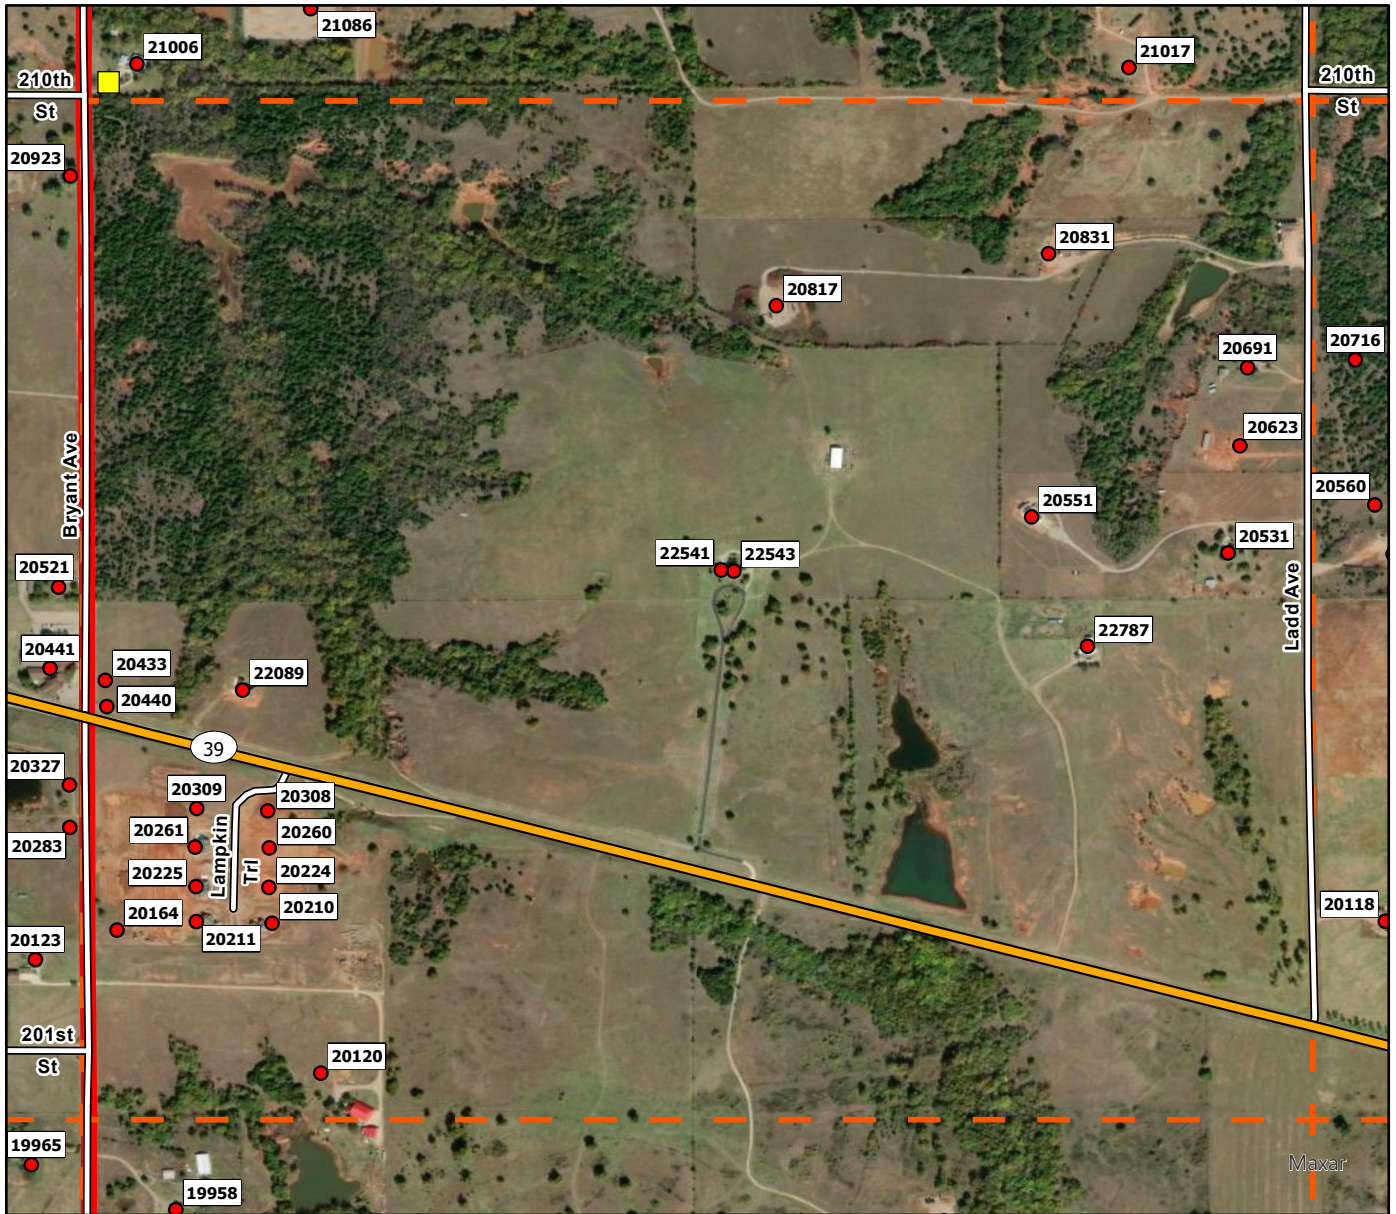

H2

Legend

- Address Point
- Storm Shelters
- Superfund Site
- Purcell FD
- Purcell Grid