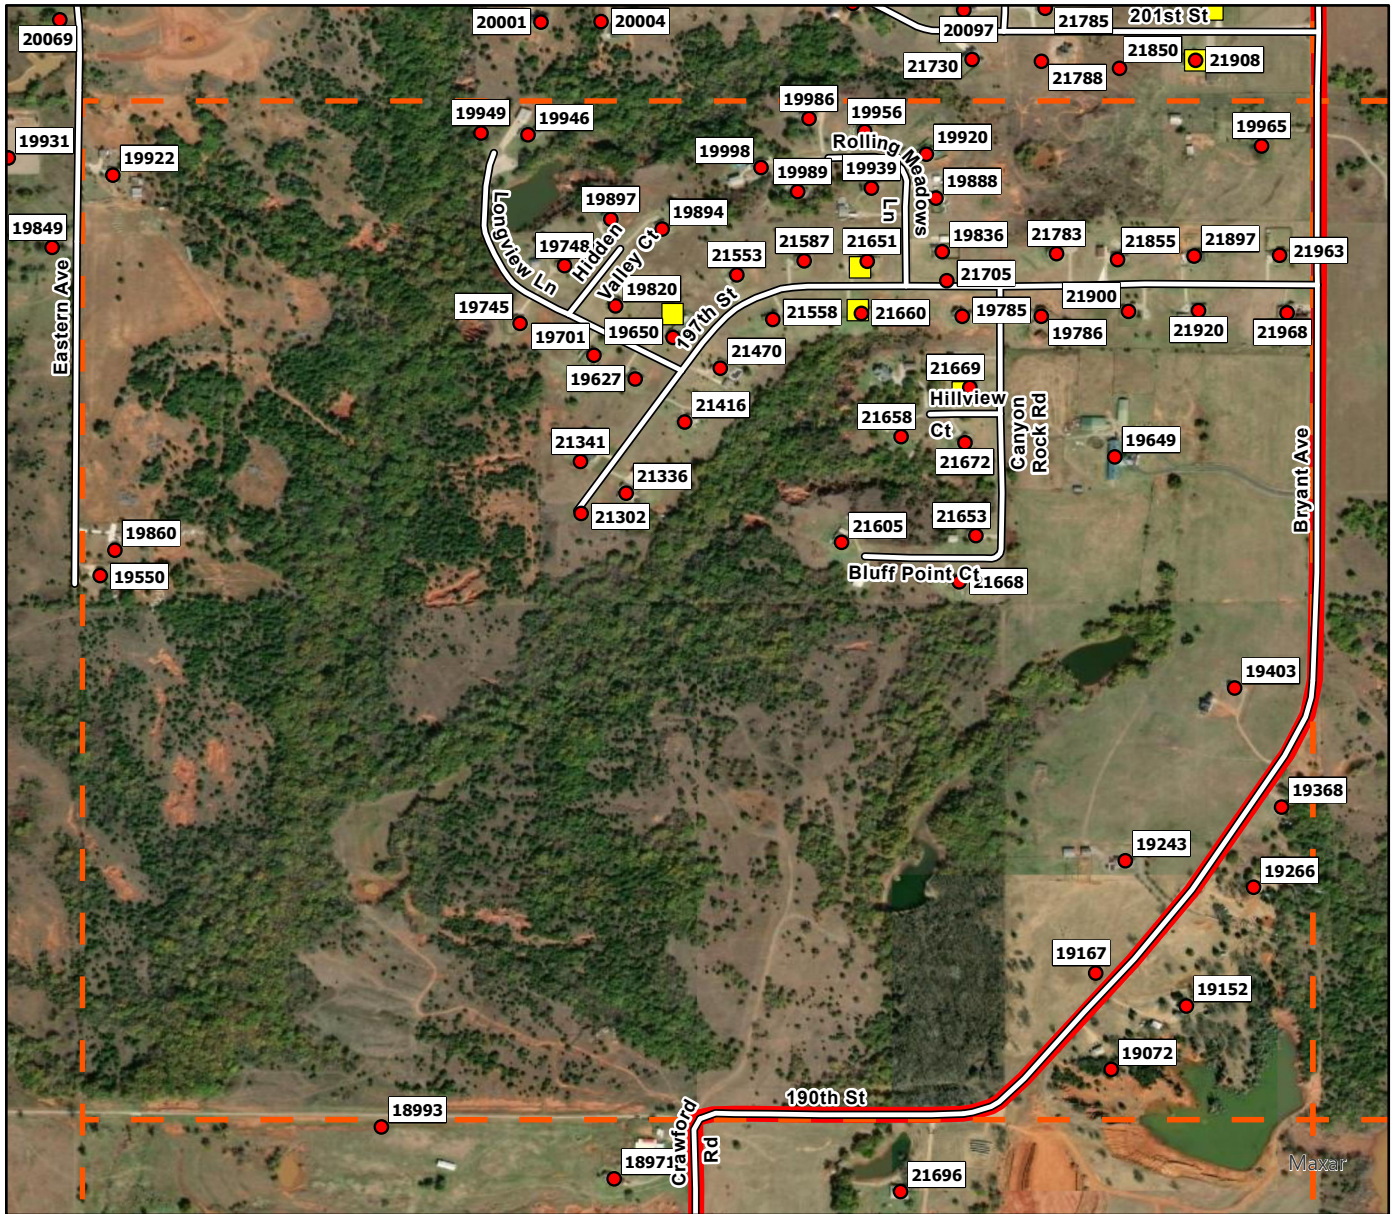

I 1

Legend

- Address Point
- Storm Shelters
- Superfund Site
- Purcell FD
- Purcell Grid