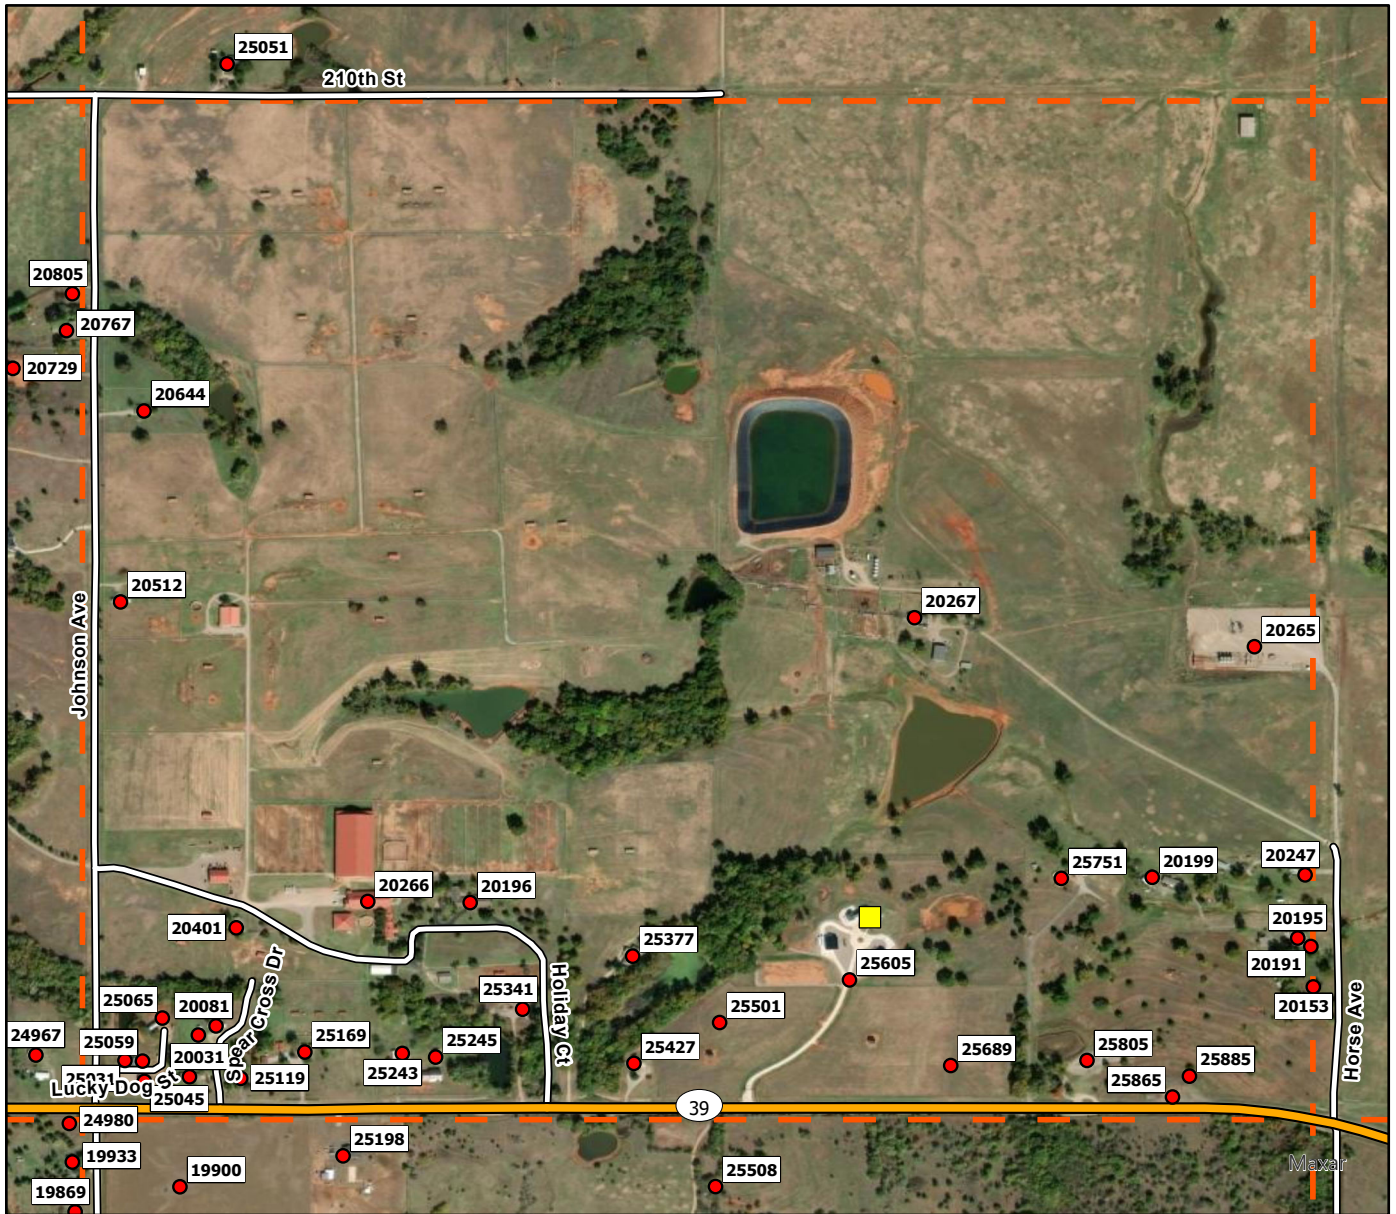

H5

Legend

- Address Point
- Storm Shelters
- Superfund Site
- Purcell FD
- Purcell Grid