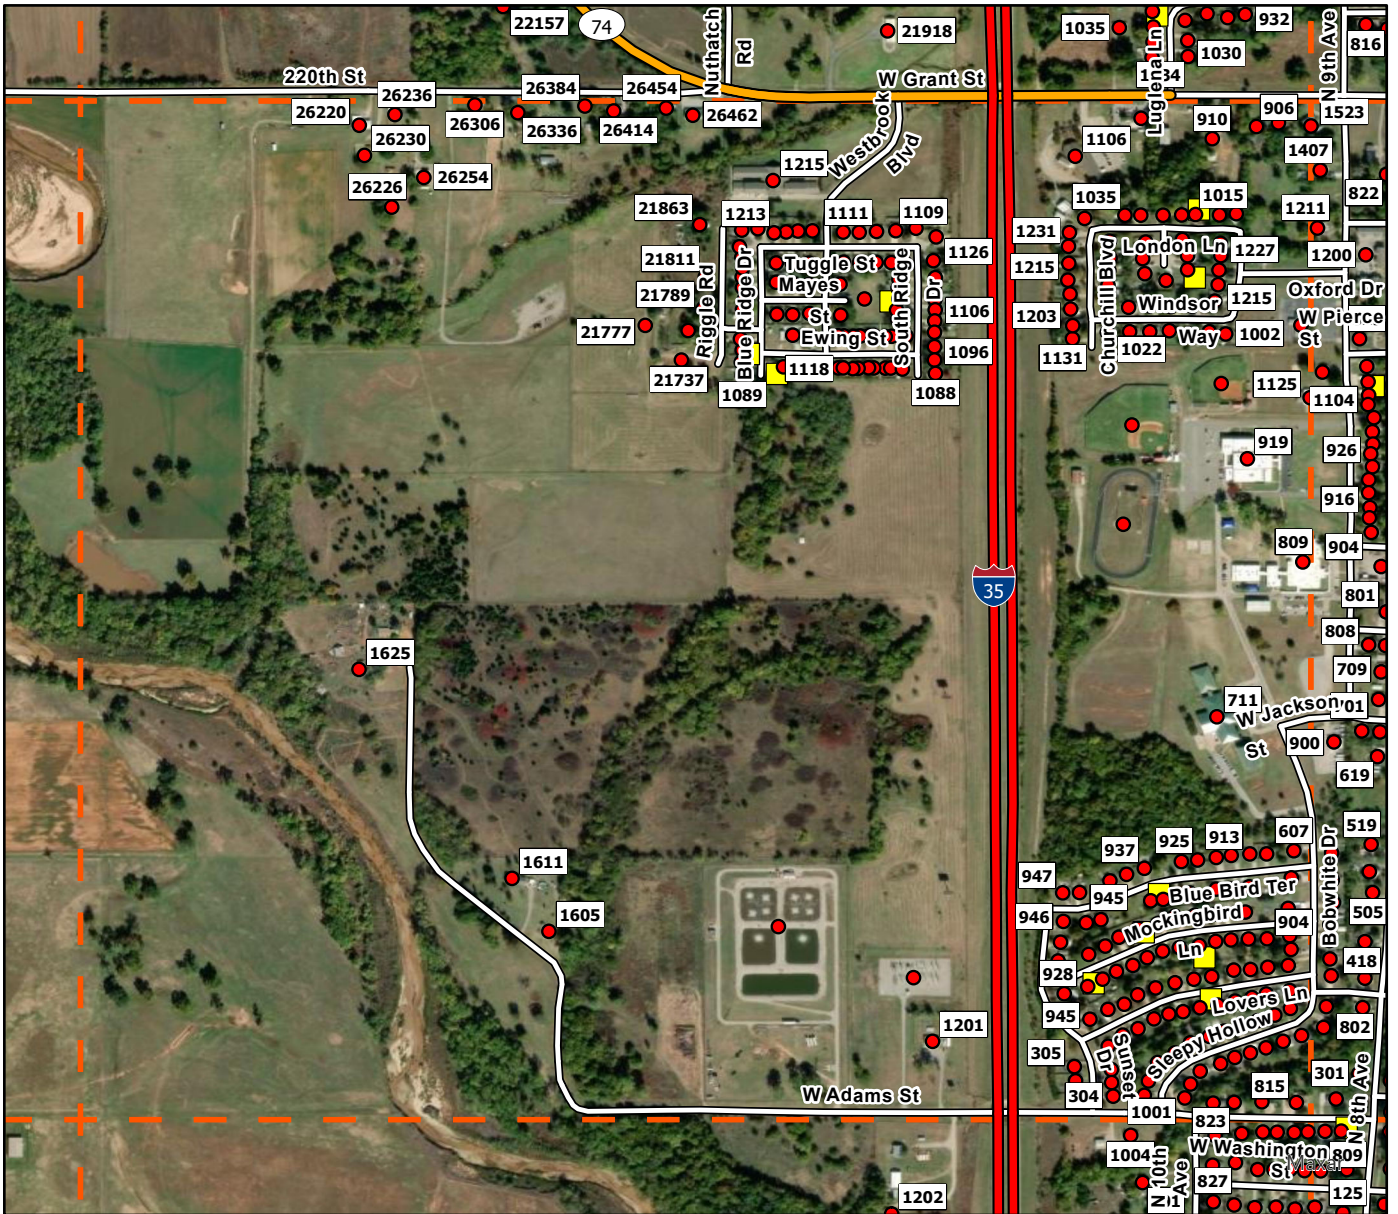

G6

Legend

- Address Point
- Storm Shelters
- Superfund Site
- Purcell FD
- Purcell Grid