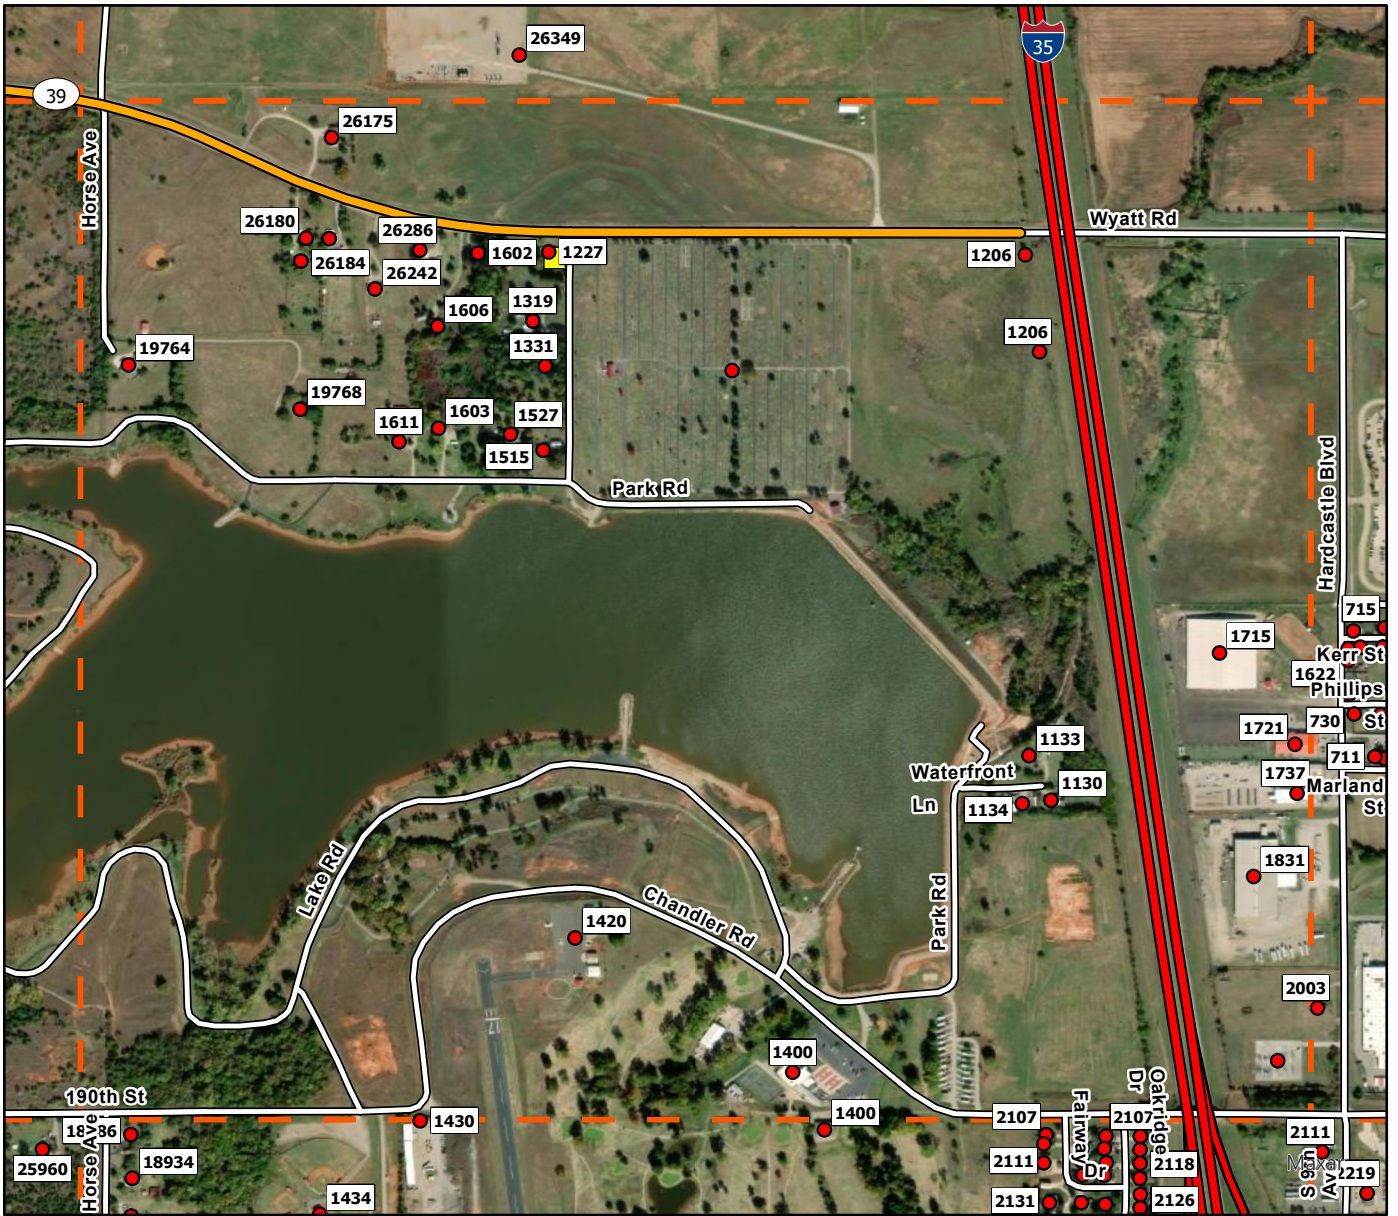

I6

Legend

- Address Point
- Storm Shelters
- Superfund Site
- Purcell FD
- Purcell Grid