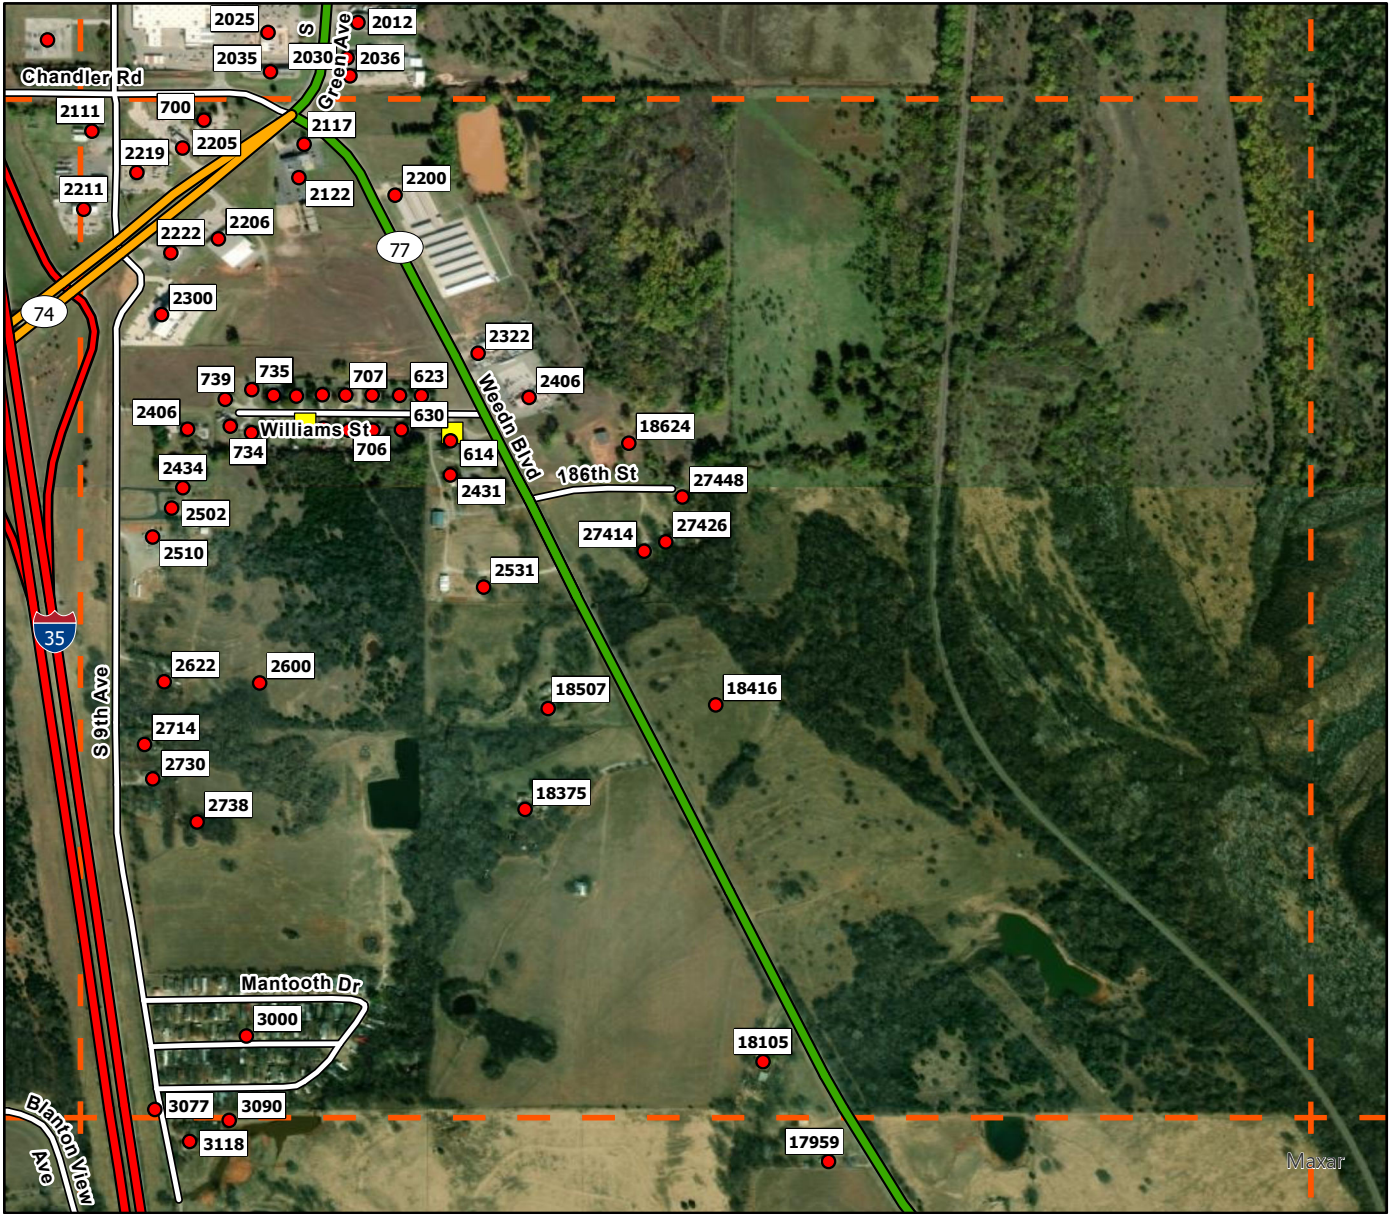

J7

Legend

- Address Point
- Storm Shelters
- Superfund Site
- Purcell FD
- Purcell Grid