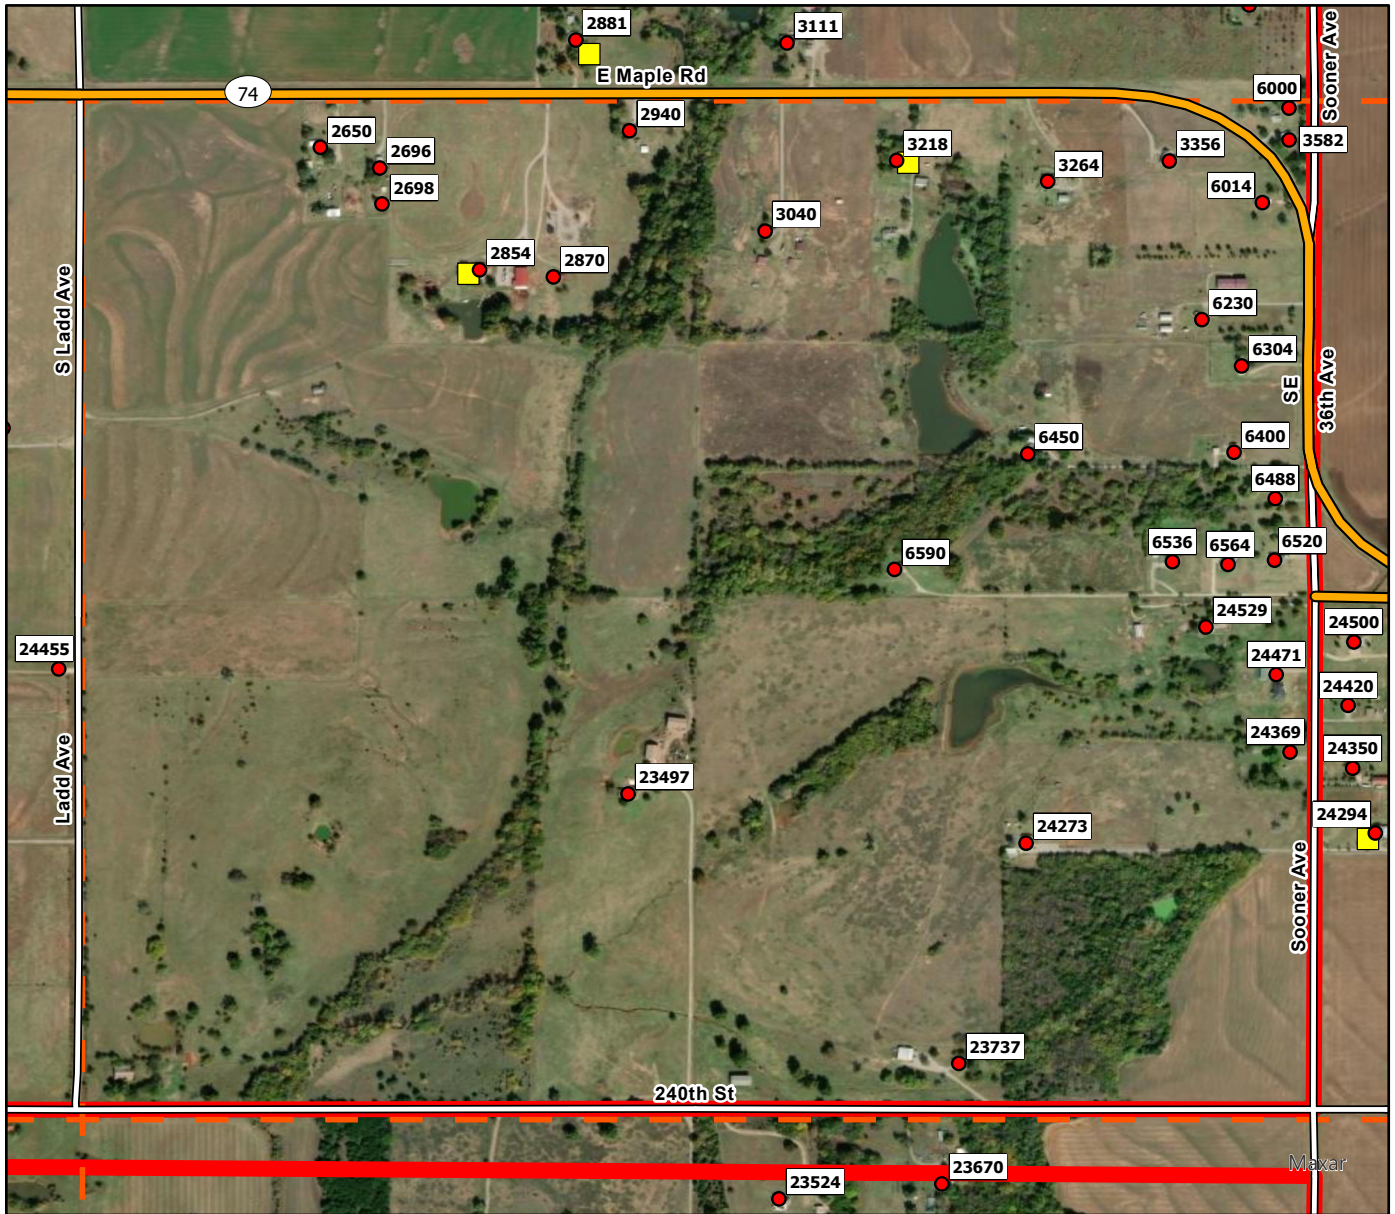

D3

Legend

- Address Point
- Storm Shelters
- Superfund Site
- Purcell FD
- Purcell Grid