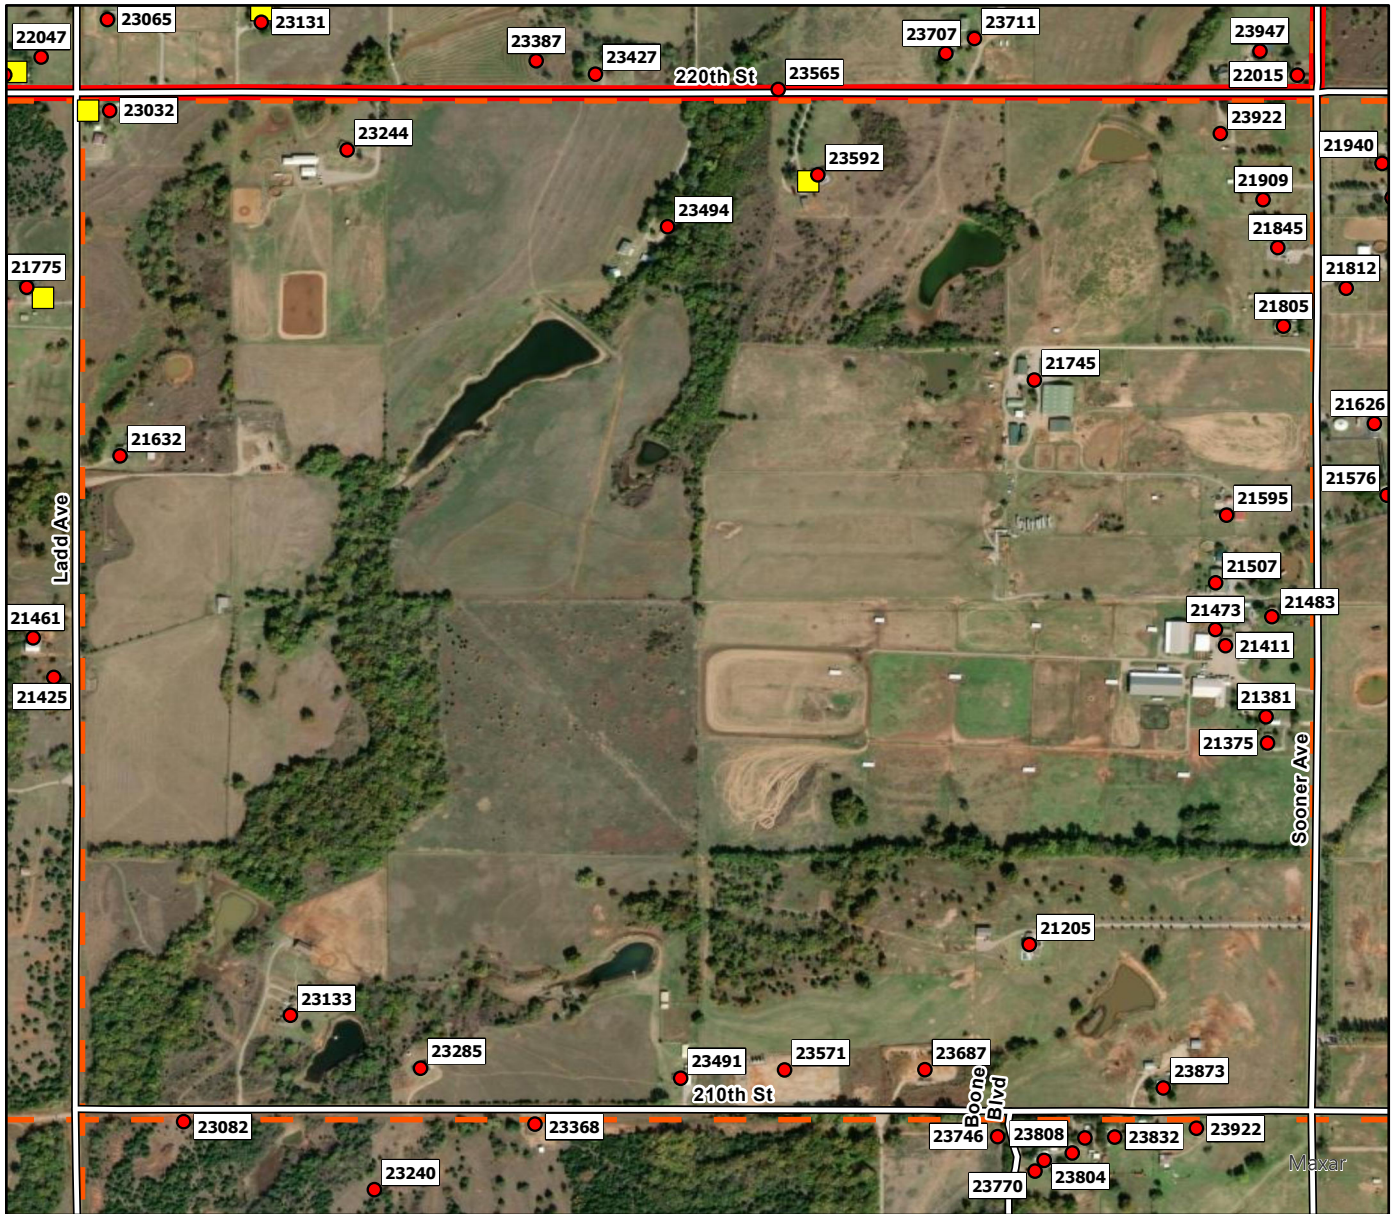

G3

Legend

- Address Point
- Storm Shelters
- Superfund Site
- Purcell FD
- Purcell Grid