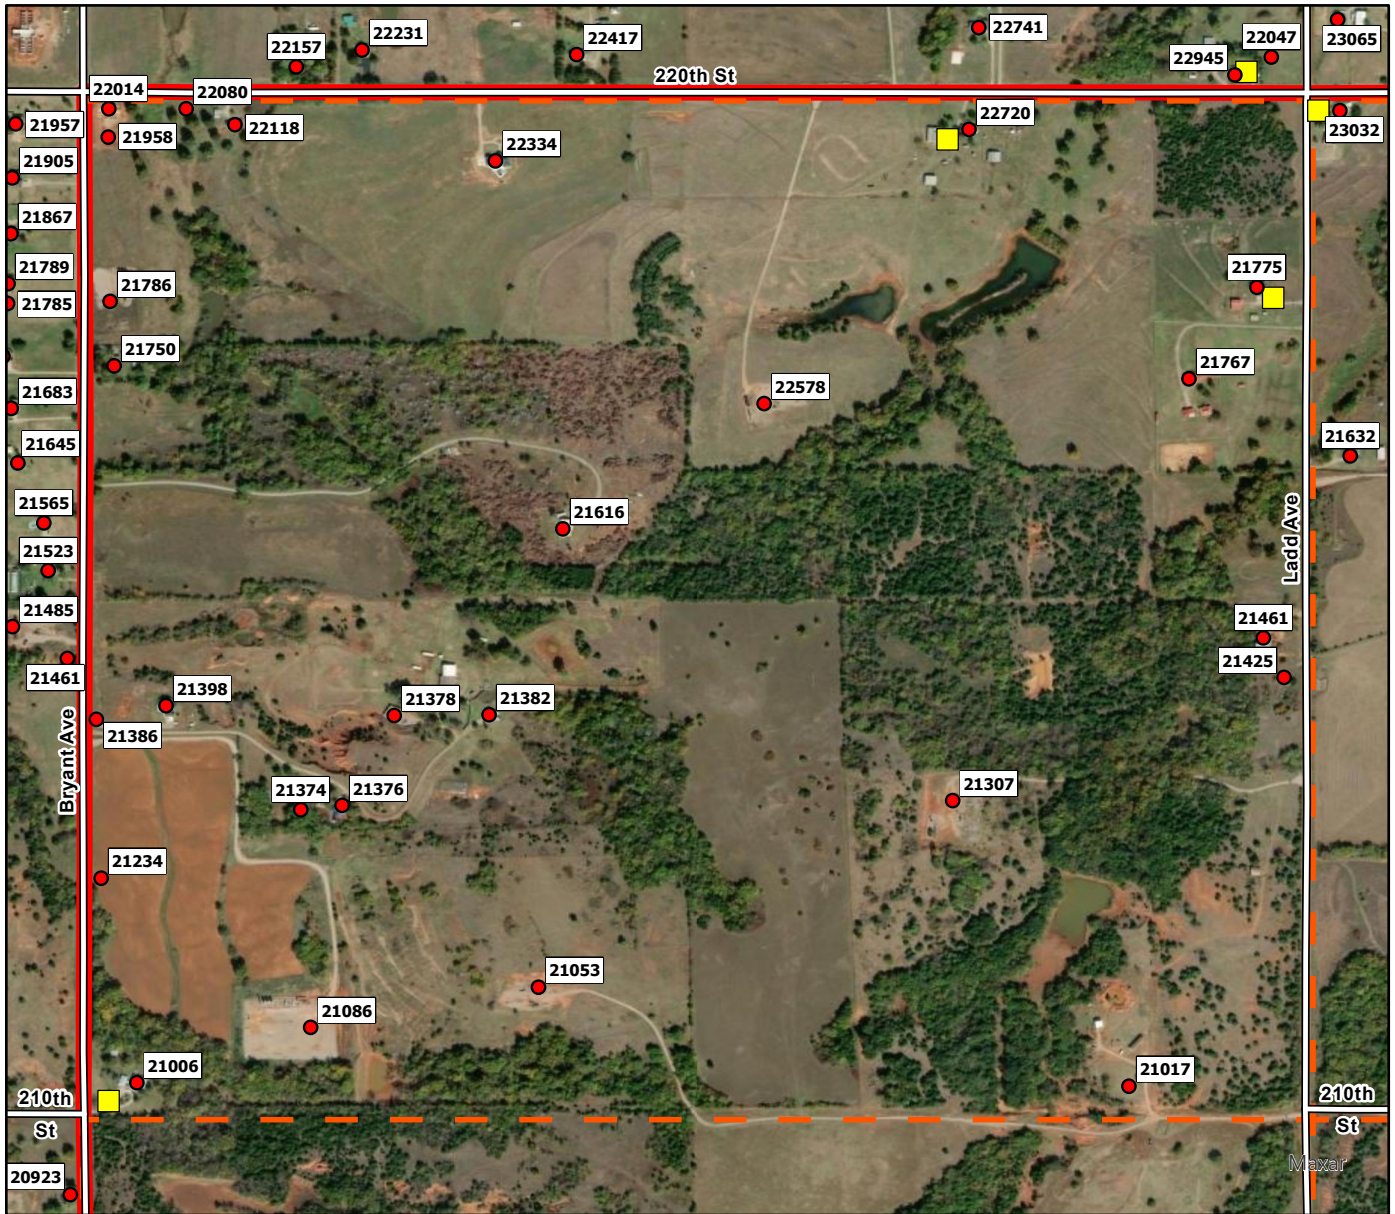

G2

Legend

- Address Point
- Storm Shelters
- Superfund Site
- Purcell FD
- Purcell Grid