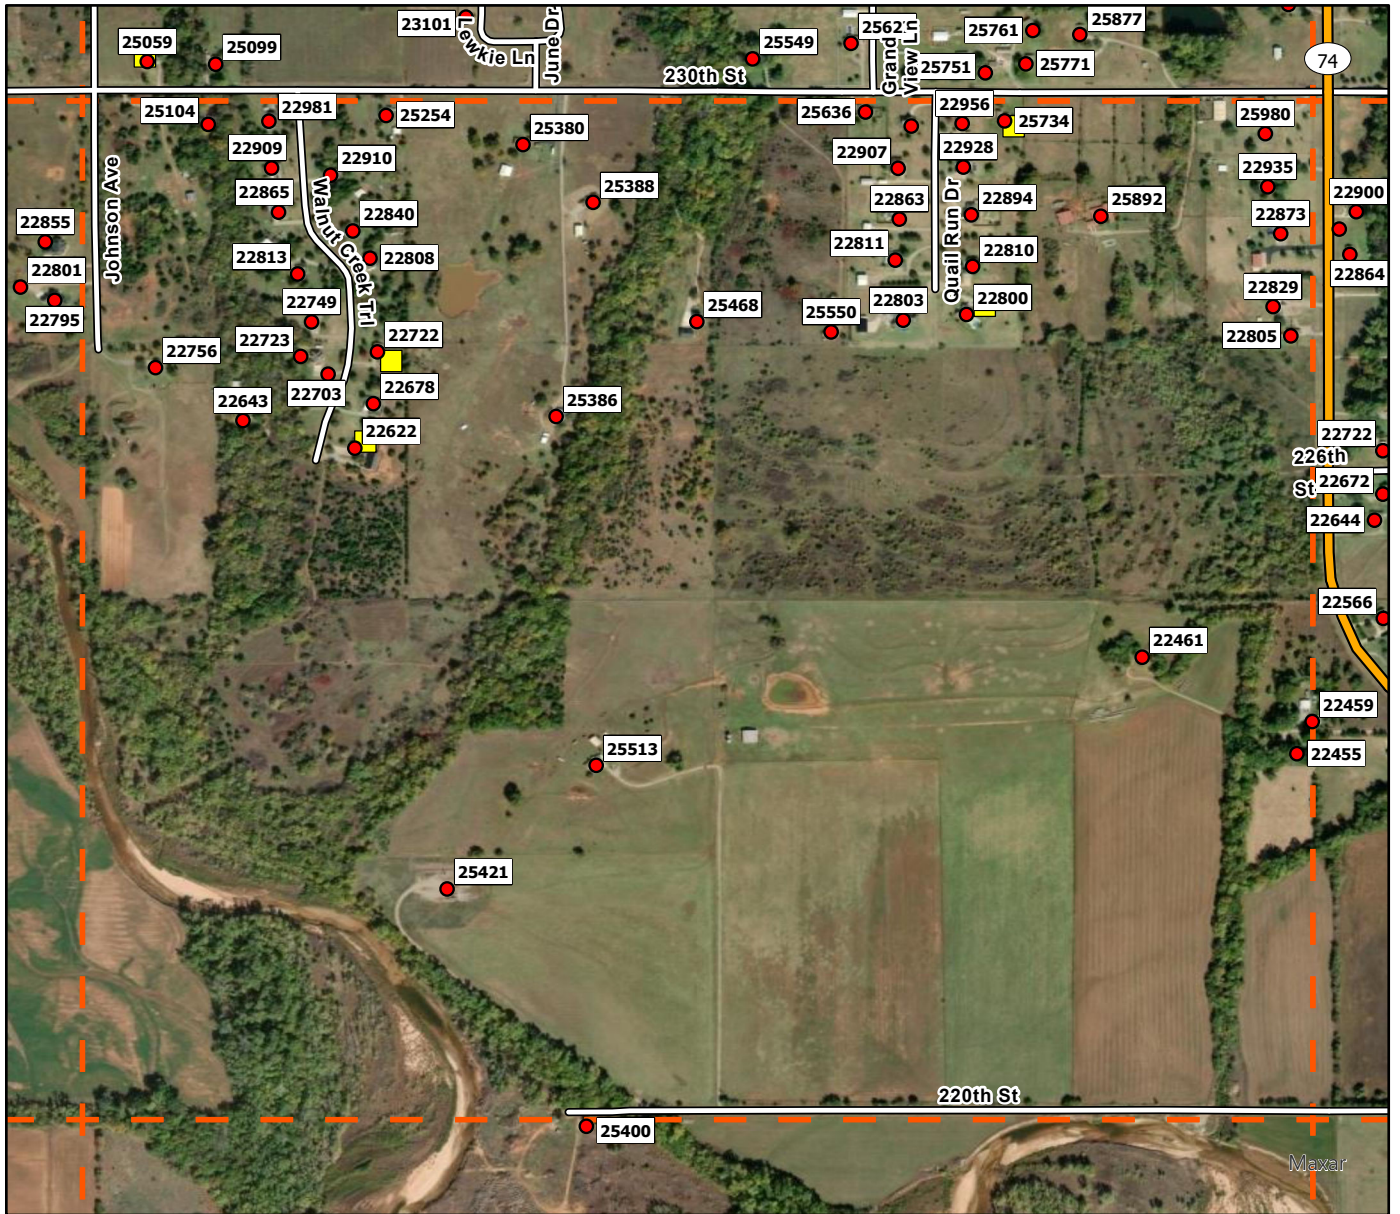

F5

Legend

- Address Point
- Storm Shelters
- Superfund Site
- Purcell FD
- Purcell Grid