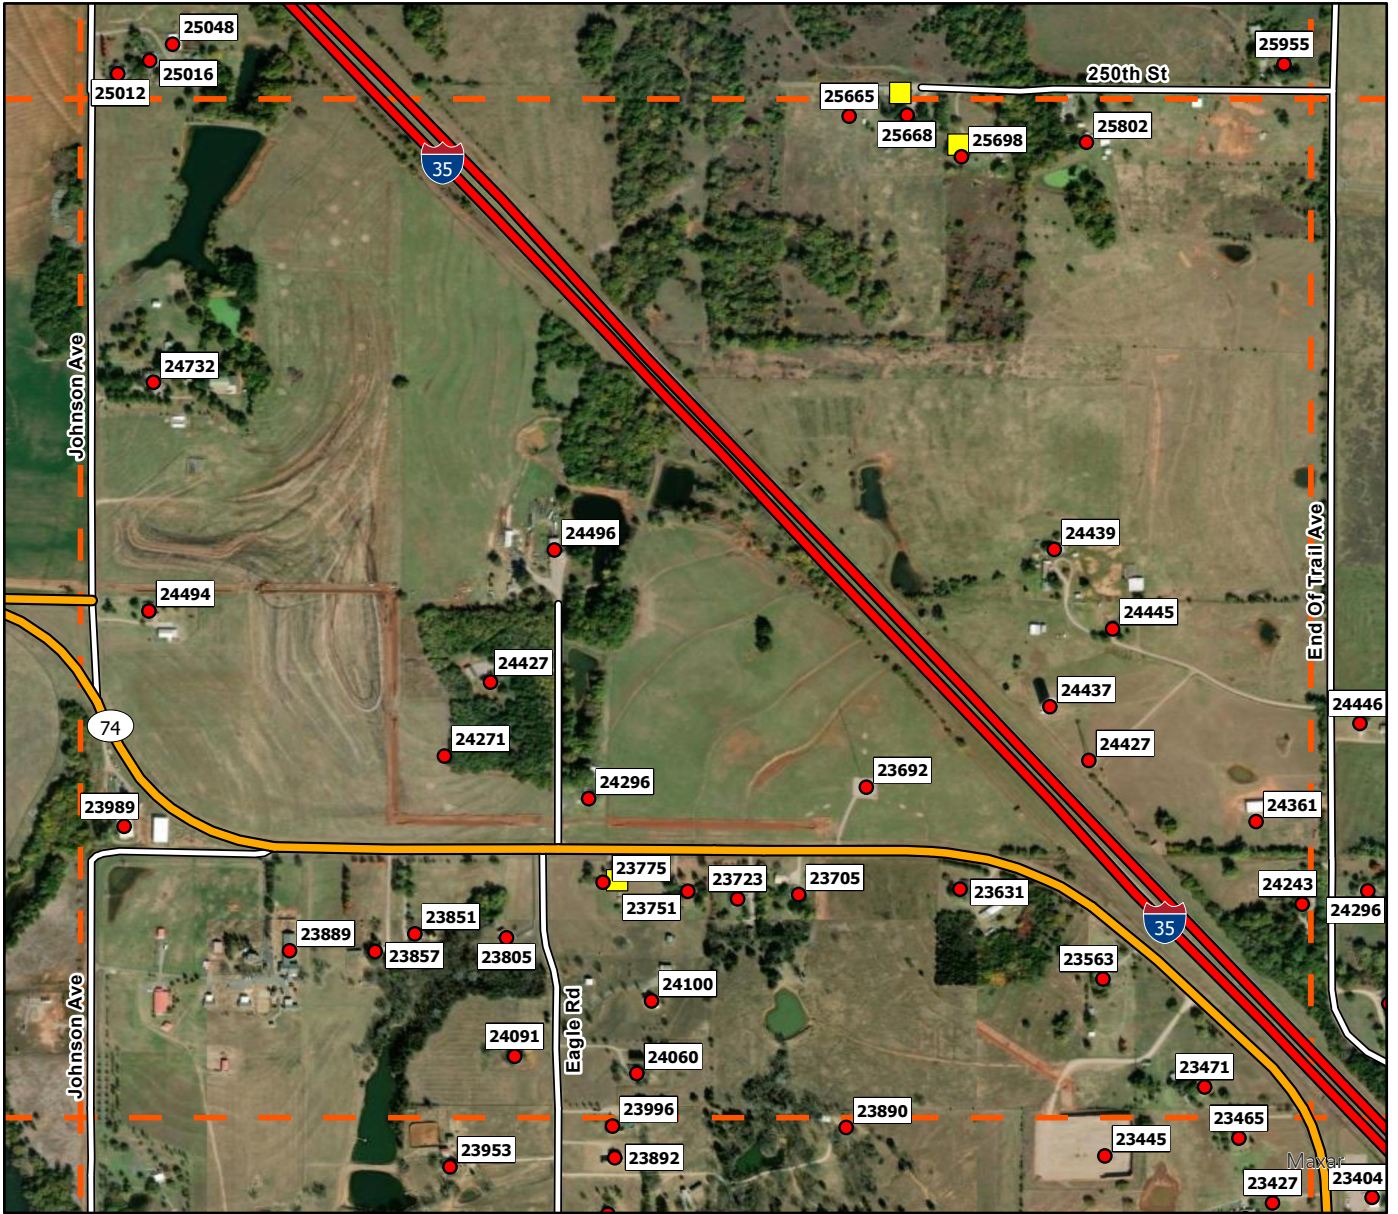

D5

Legend

- Address Point
- Storm Shelters
- Superfund Site
- Purcell FD
- Purcell Grid