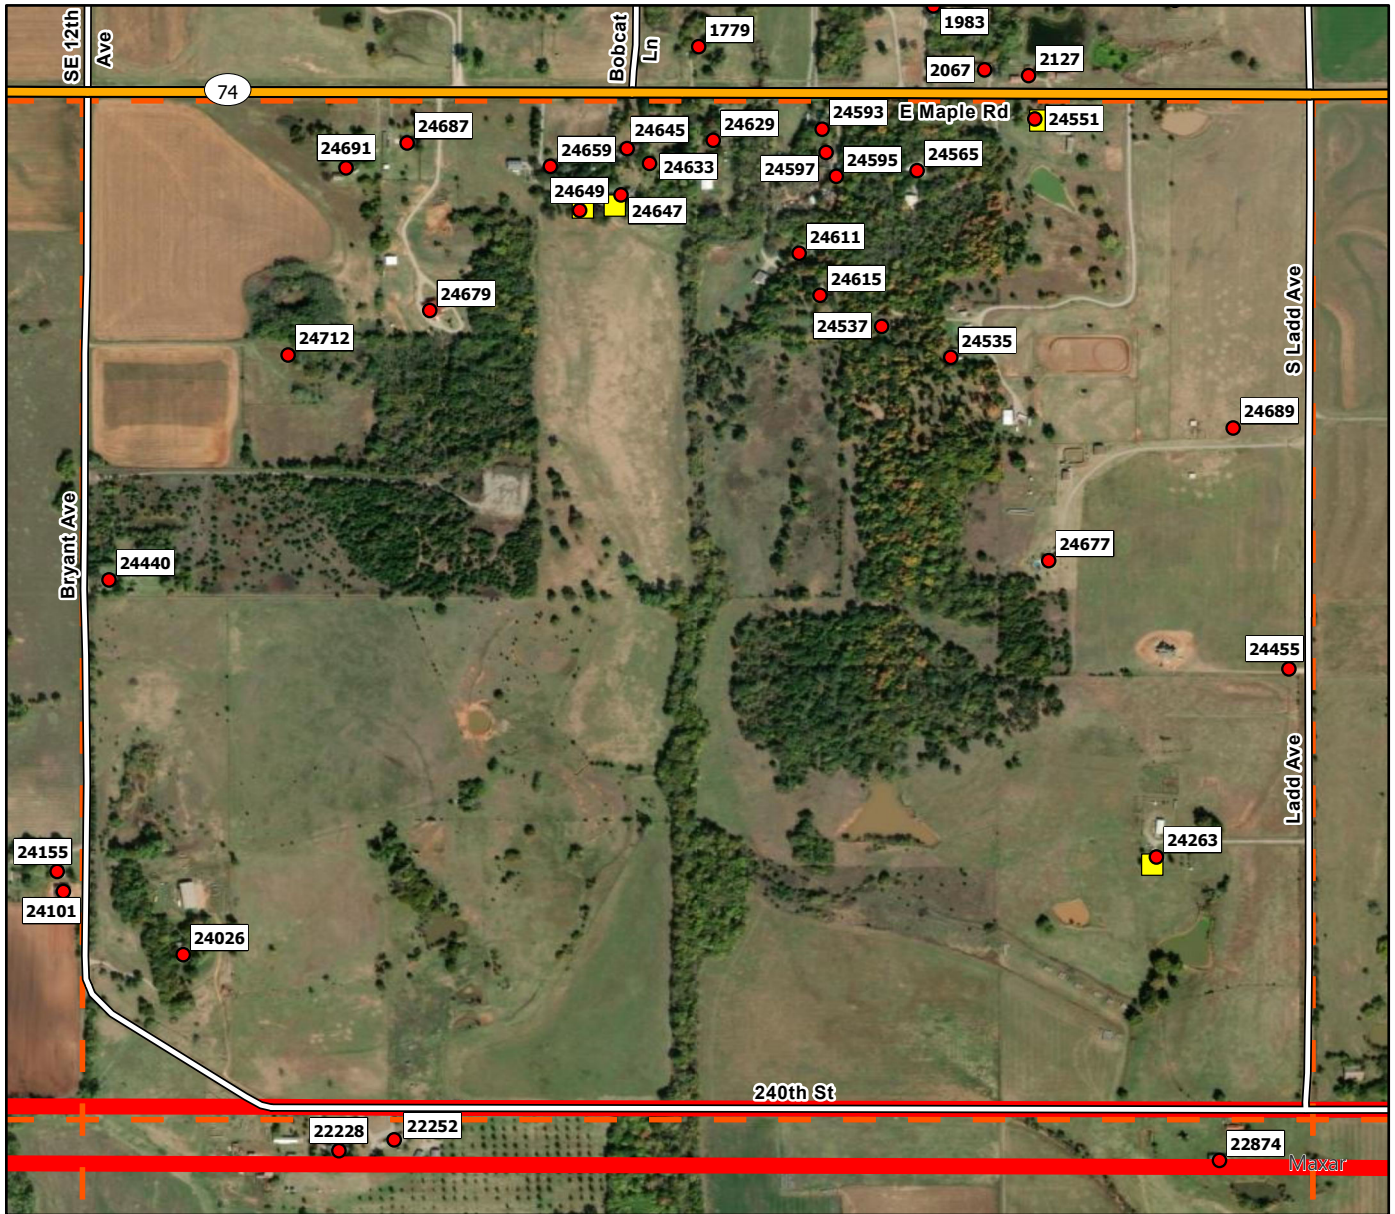

D2

Legend

- Address Point
- Storm Shelters
- Superfund Site
- Purcell FD
- Purcell Grid