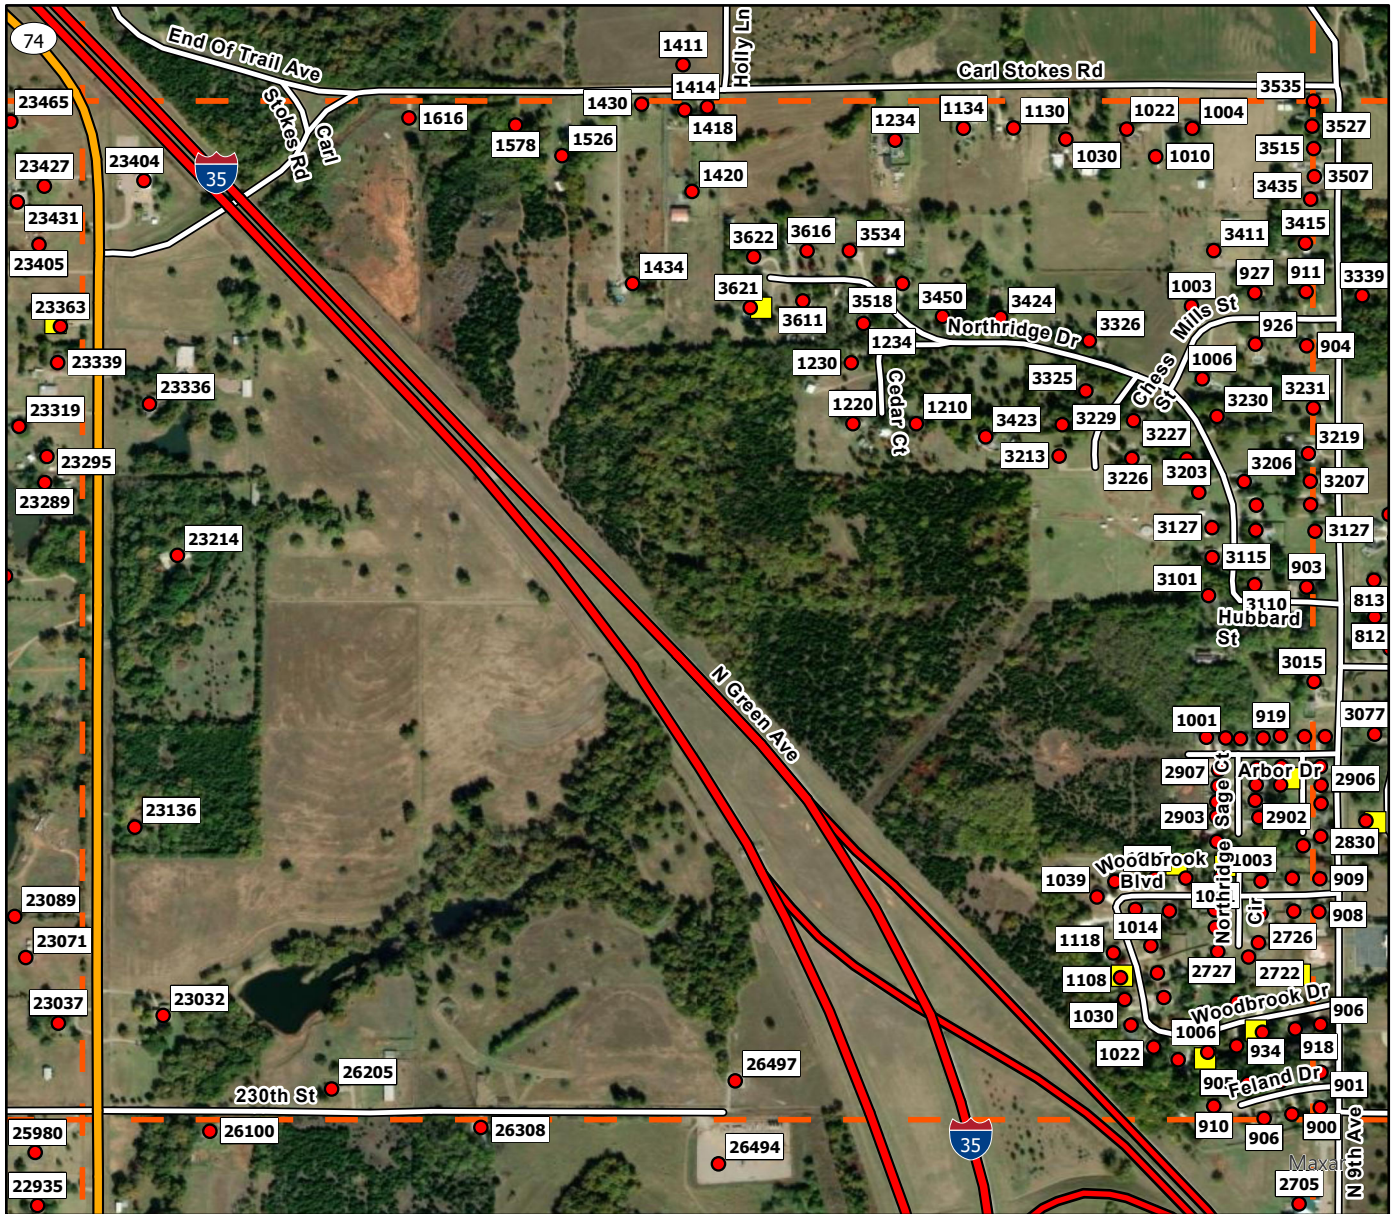

E6

Legend

- Address Point
- Storm Shelters
- Superfund Site
- Purcell FD
- Purcell Grid