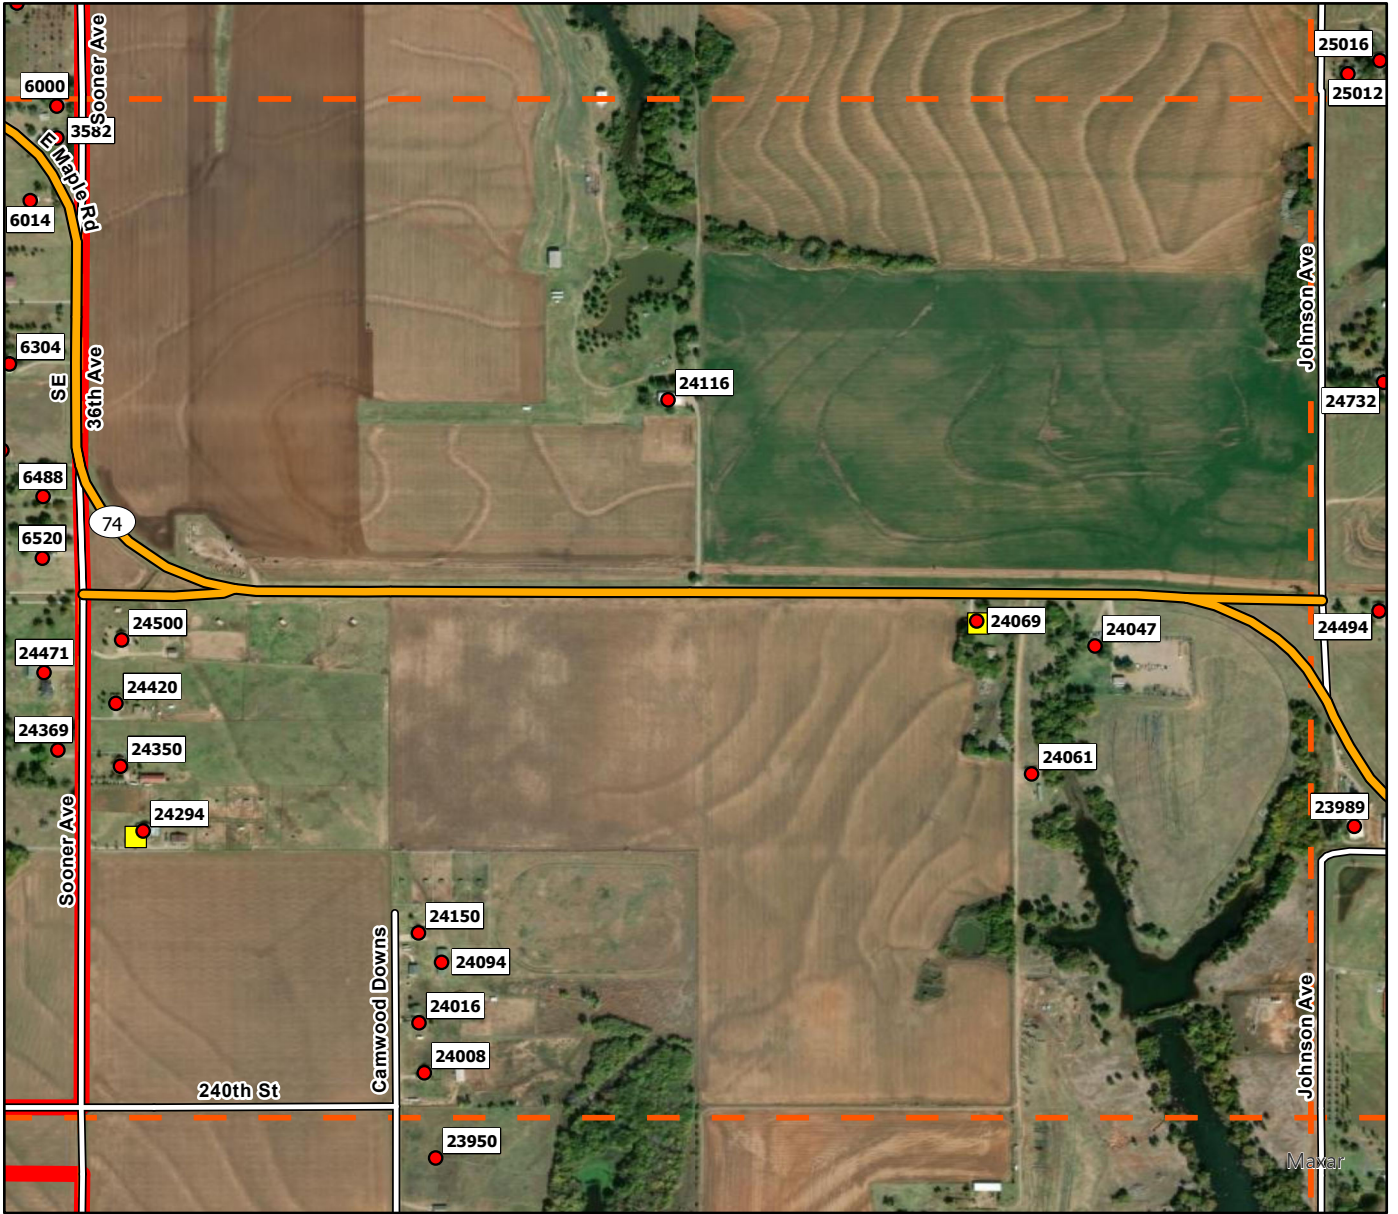

D4

Legend

- Address Point
- Storm Shelters
- ▨ Superfund Site
- Purcell FD
- ┆ Purcell Grid