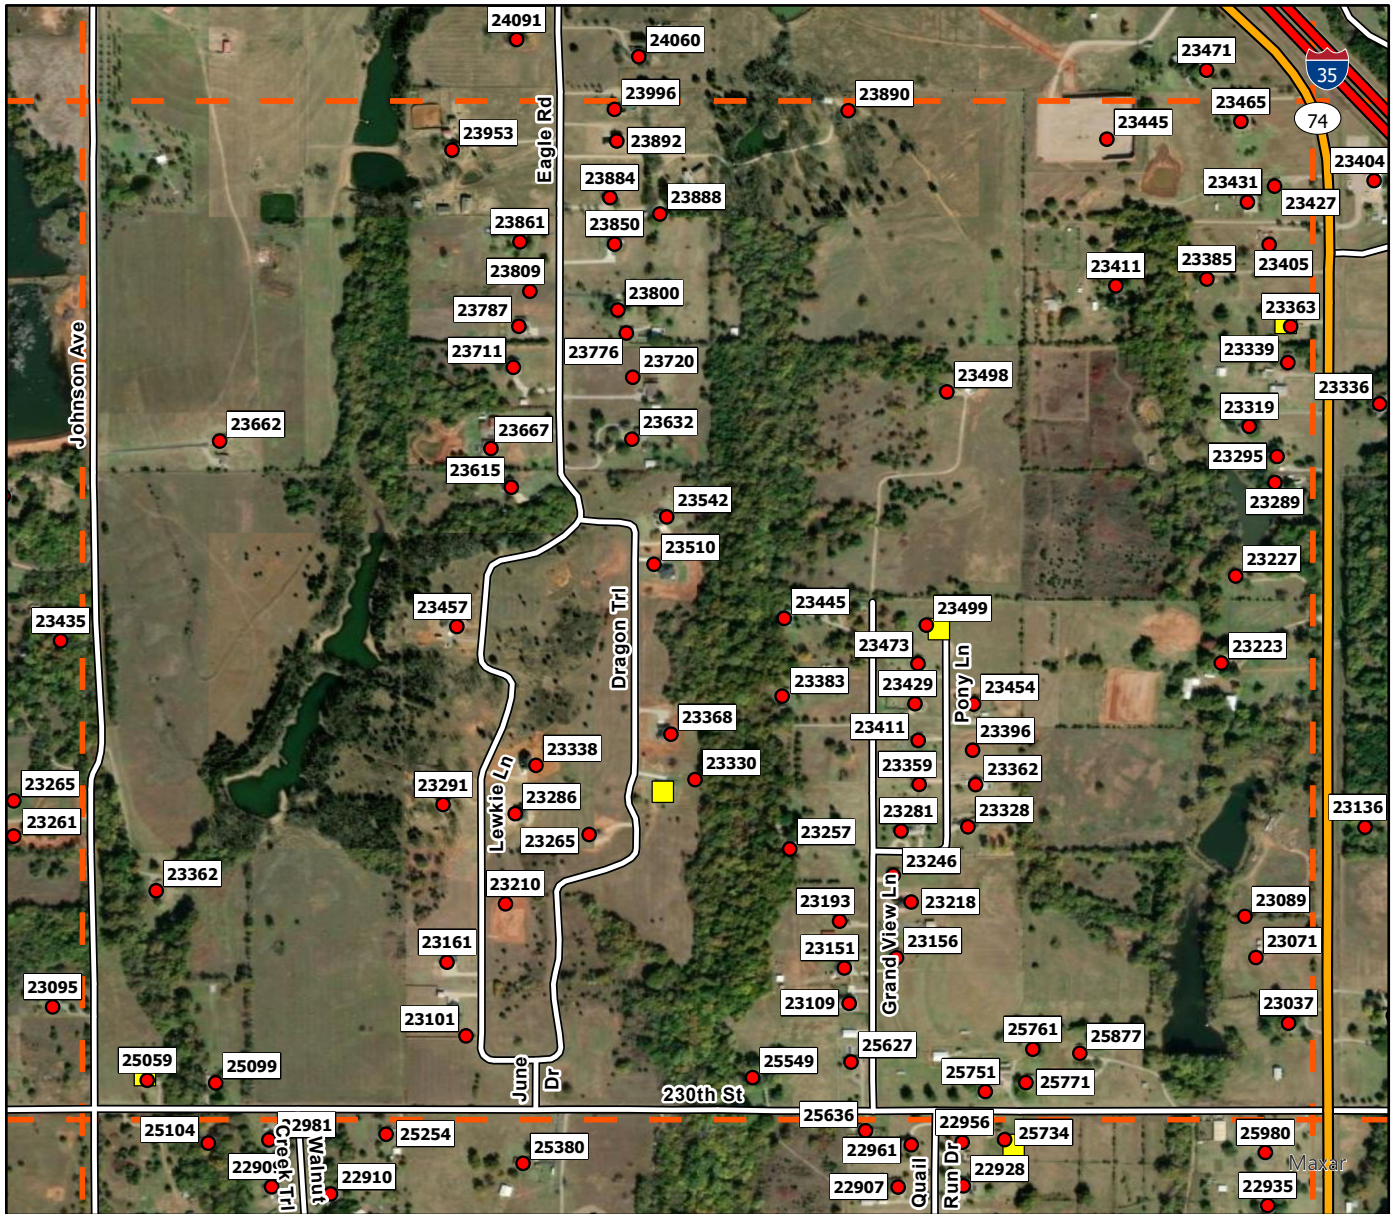

E5

Legend

- Address Point
- Storm Shelters
- Superfund Site
- Purcell FD
- Purcell Grid