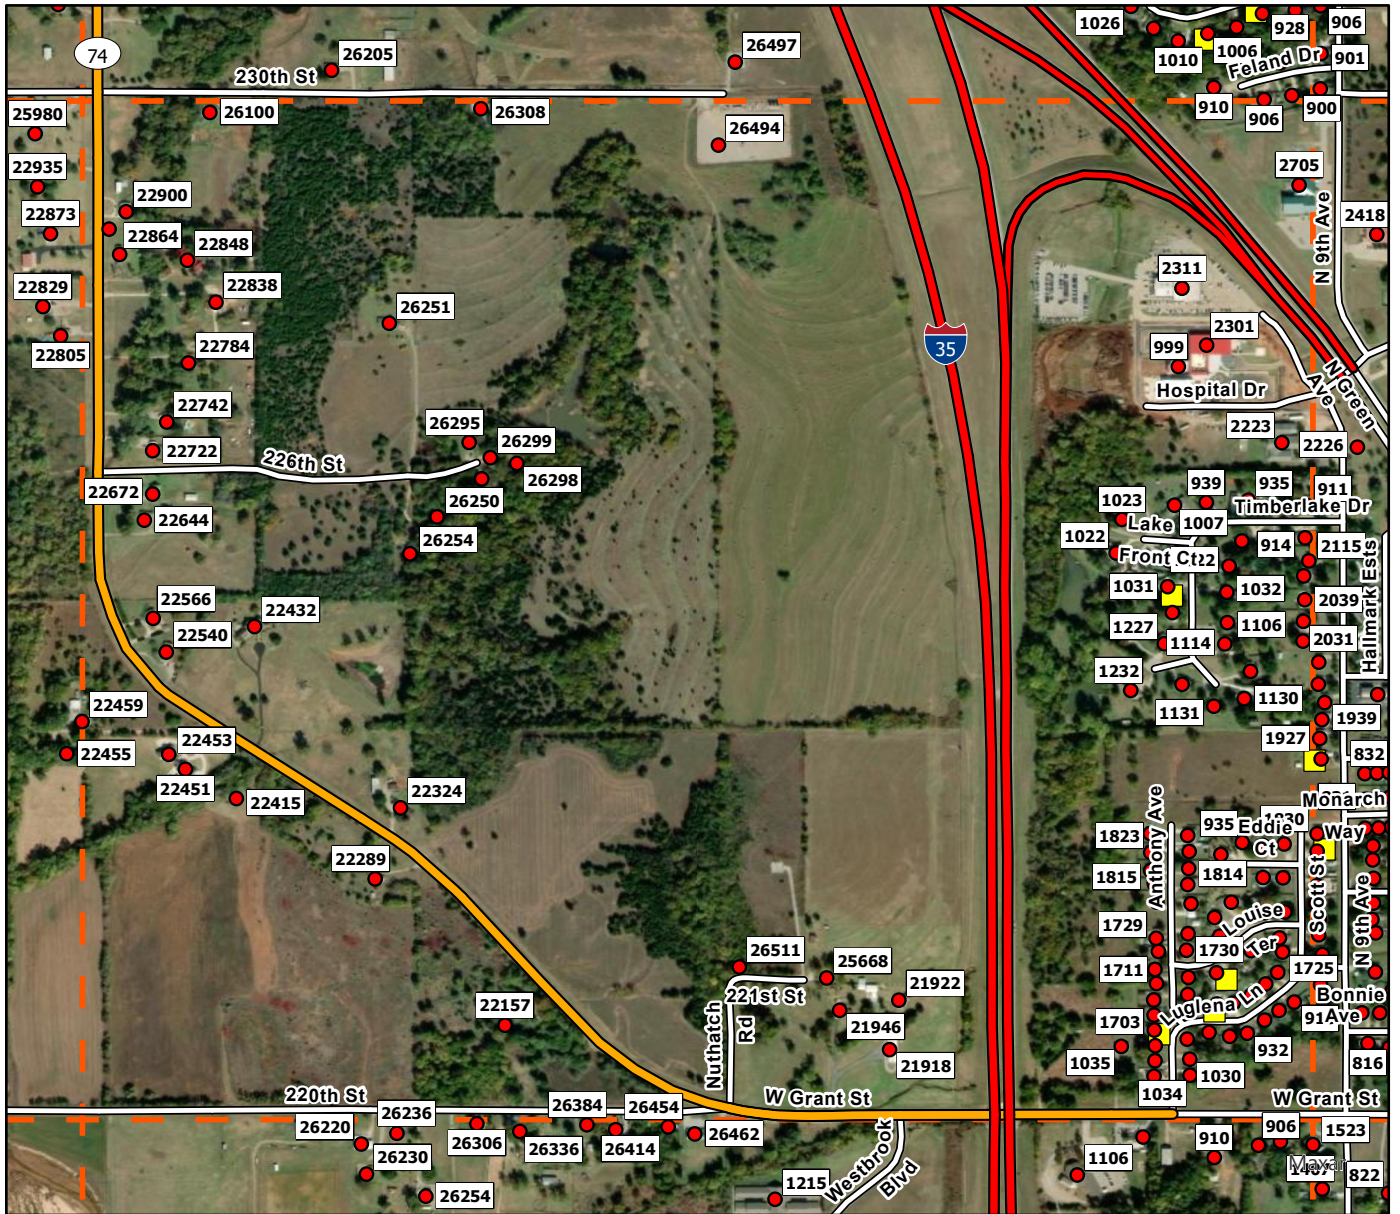

F6

Legend

- Address Point
- Storm Shelters
- Superfund Site
- Purcell FD
- Purcell Grid