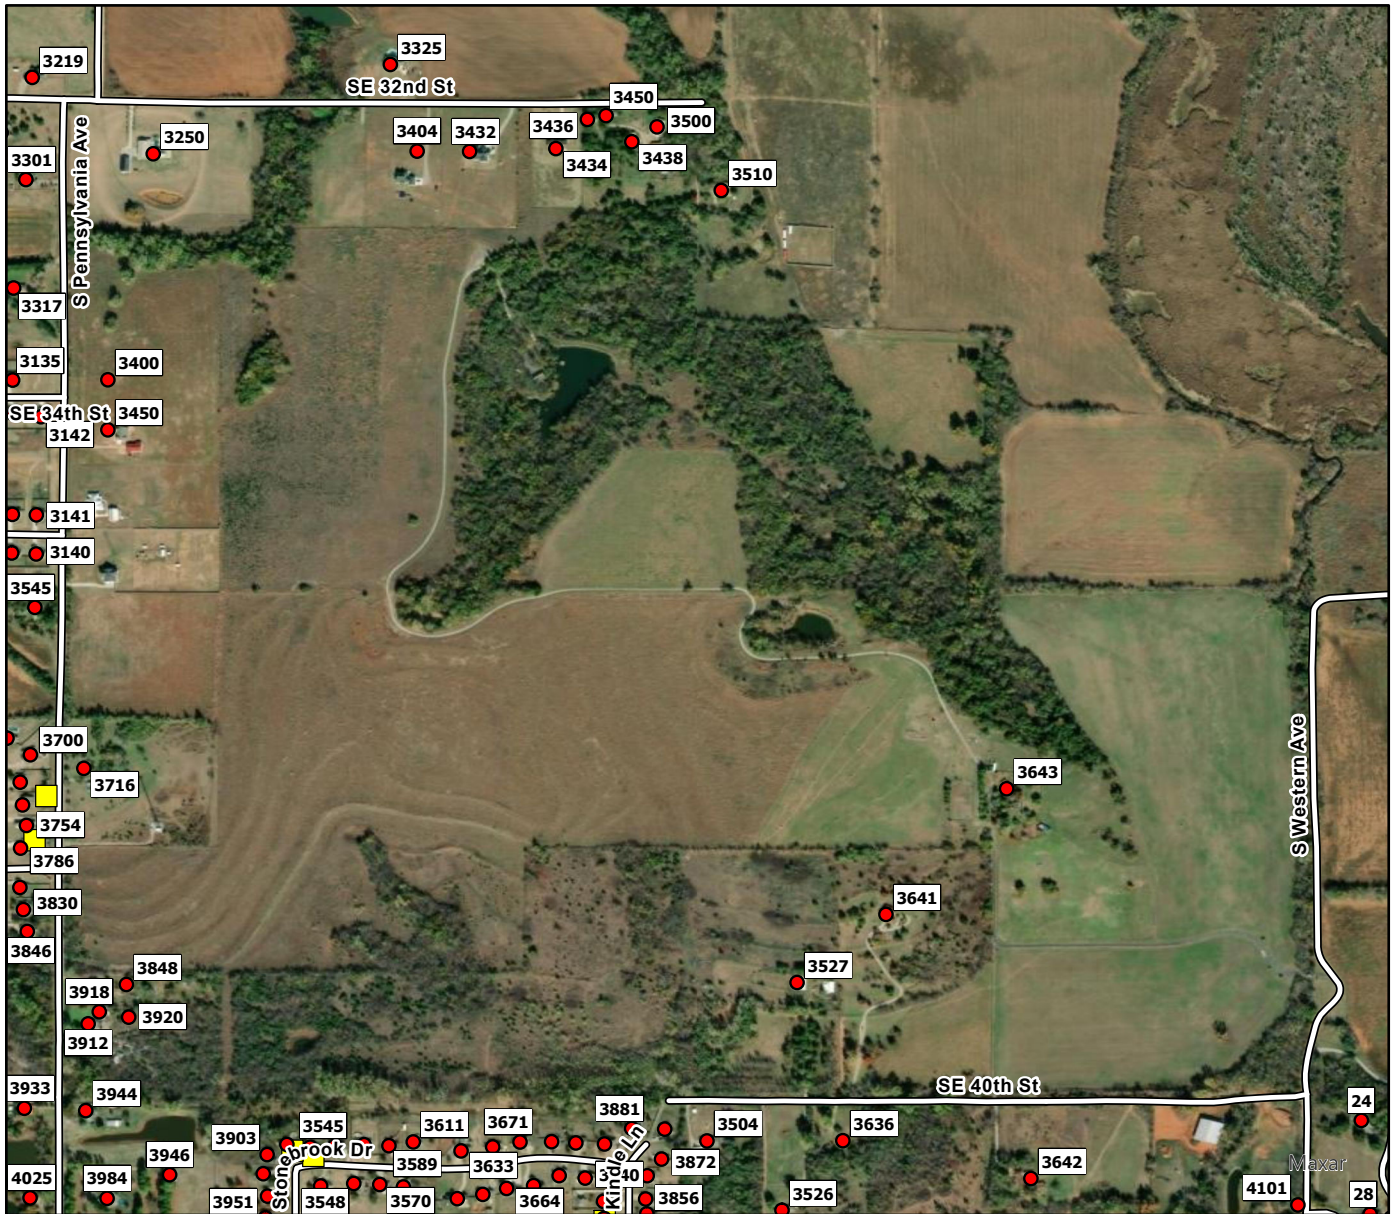

J8

Legend

- Address Point
- Storm Shelters
- ▭ Newcastle FD