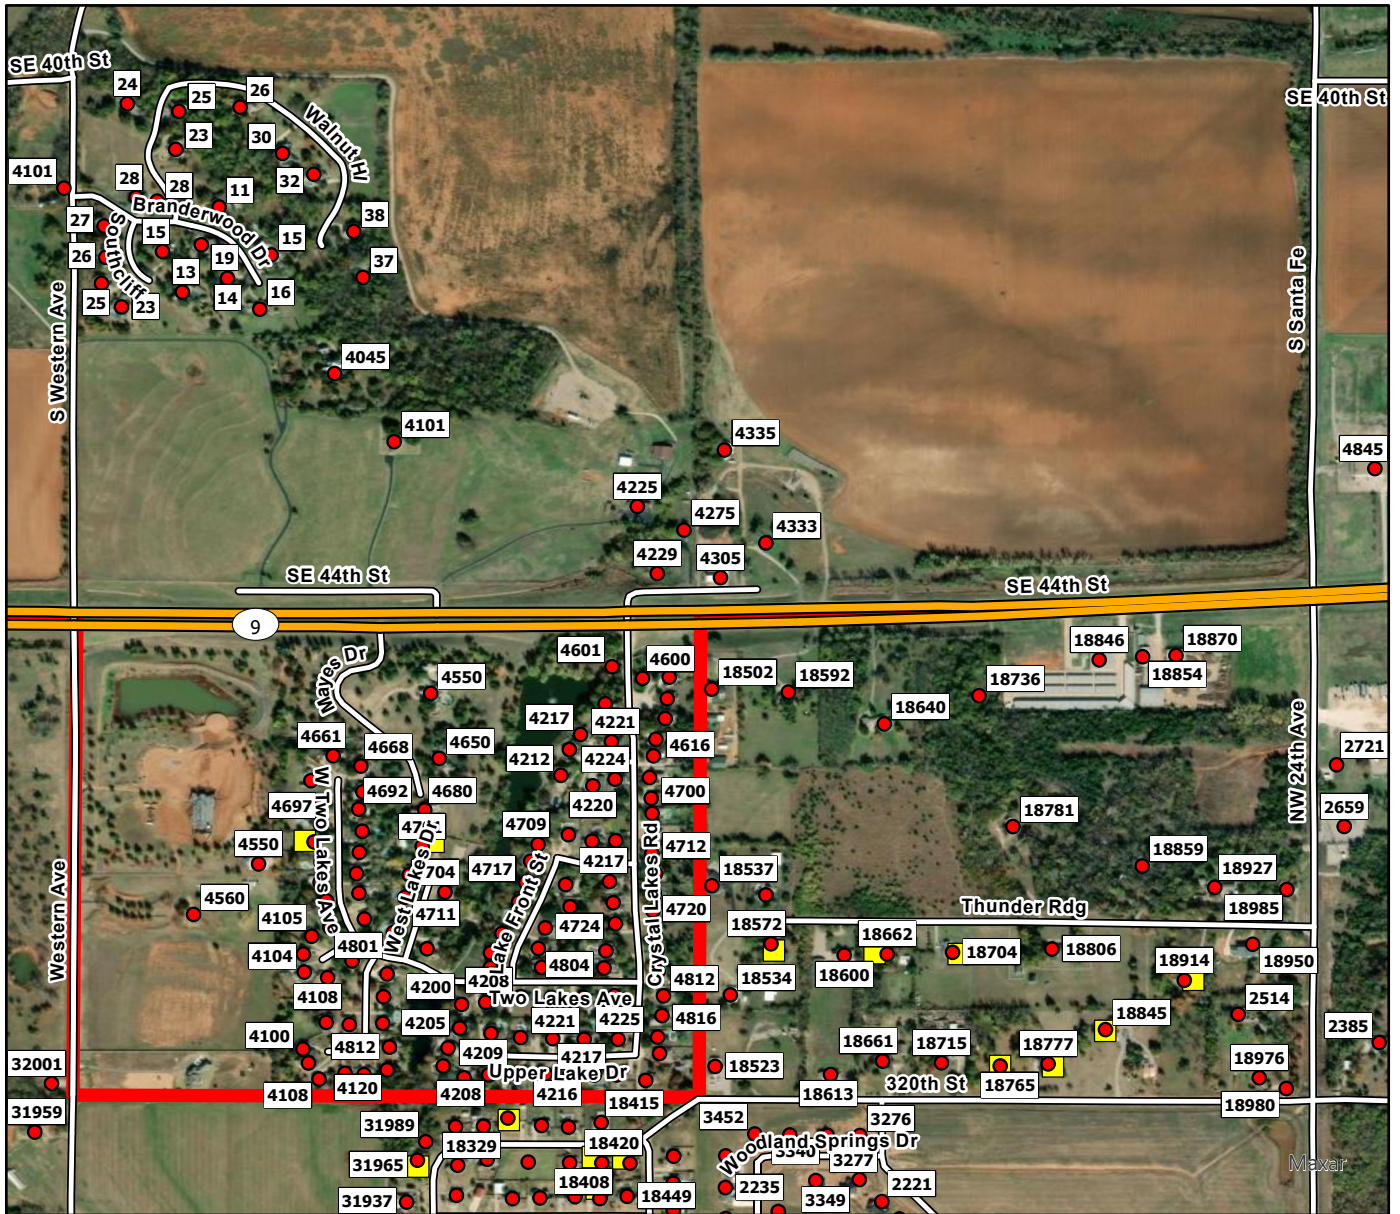

K9

Legend

- Address Point
- Storm Shelters
- Newcastle FD