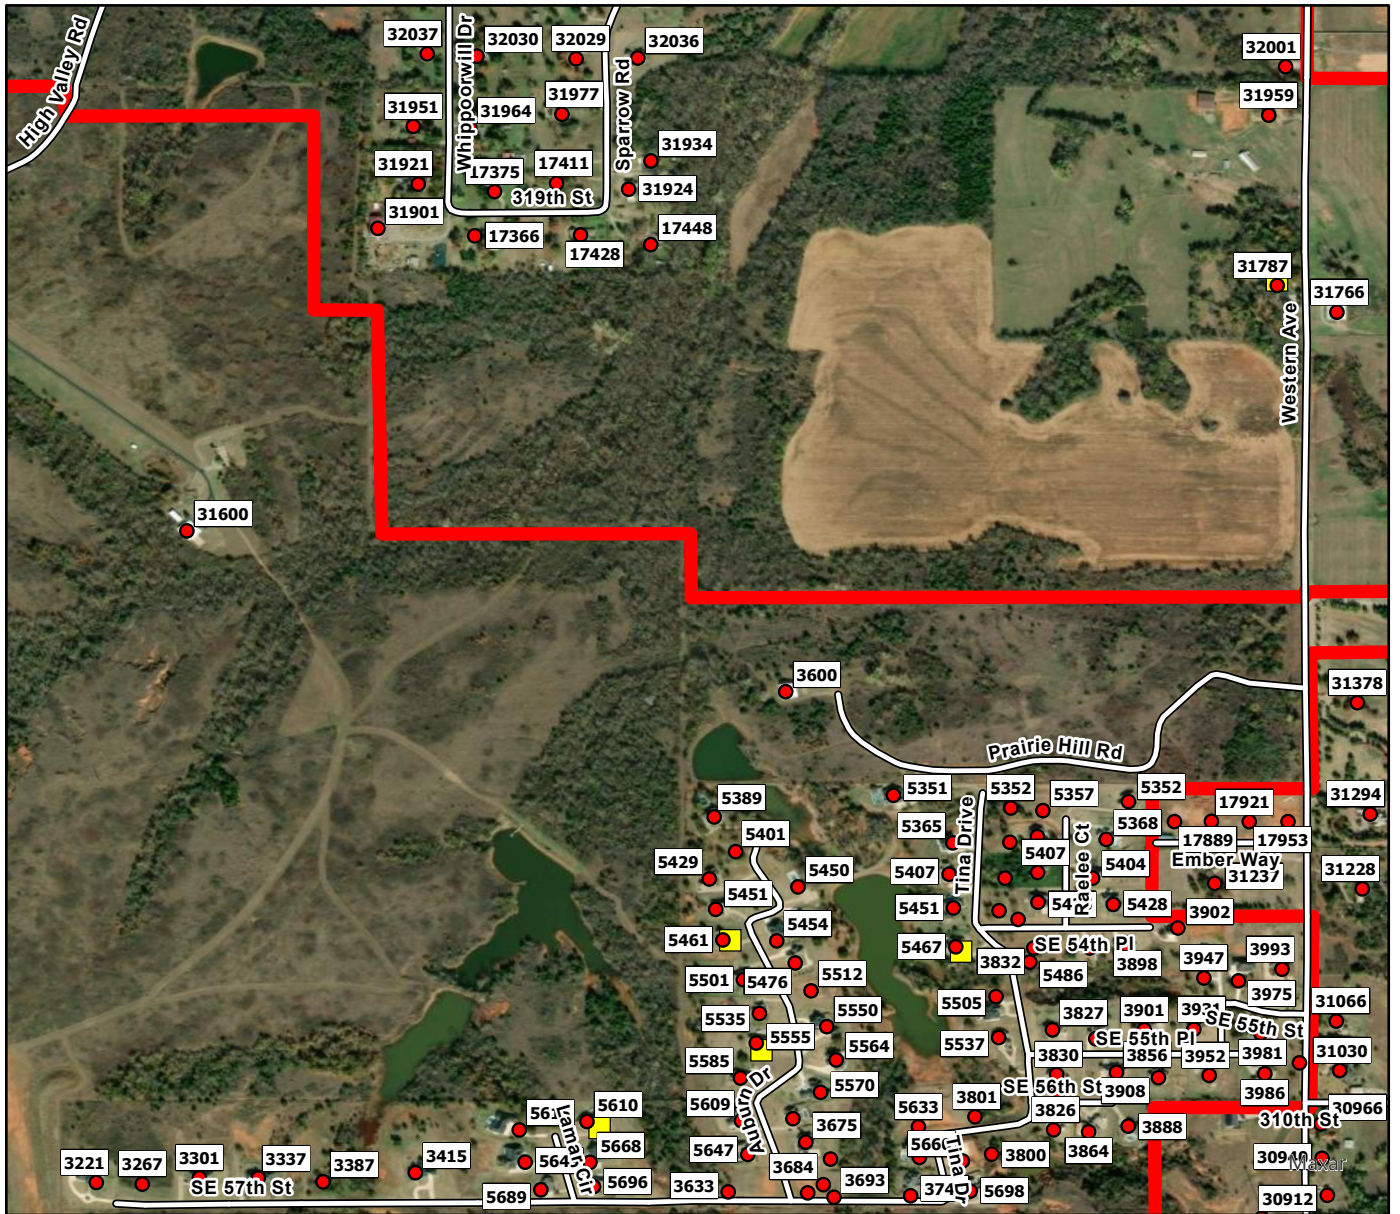

L8

Legend

- Address Point
- Storm Shelters
- ▬ Newcastle FD