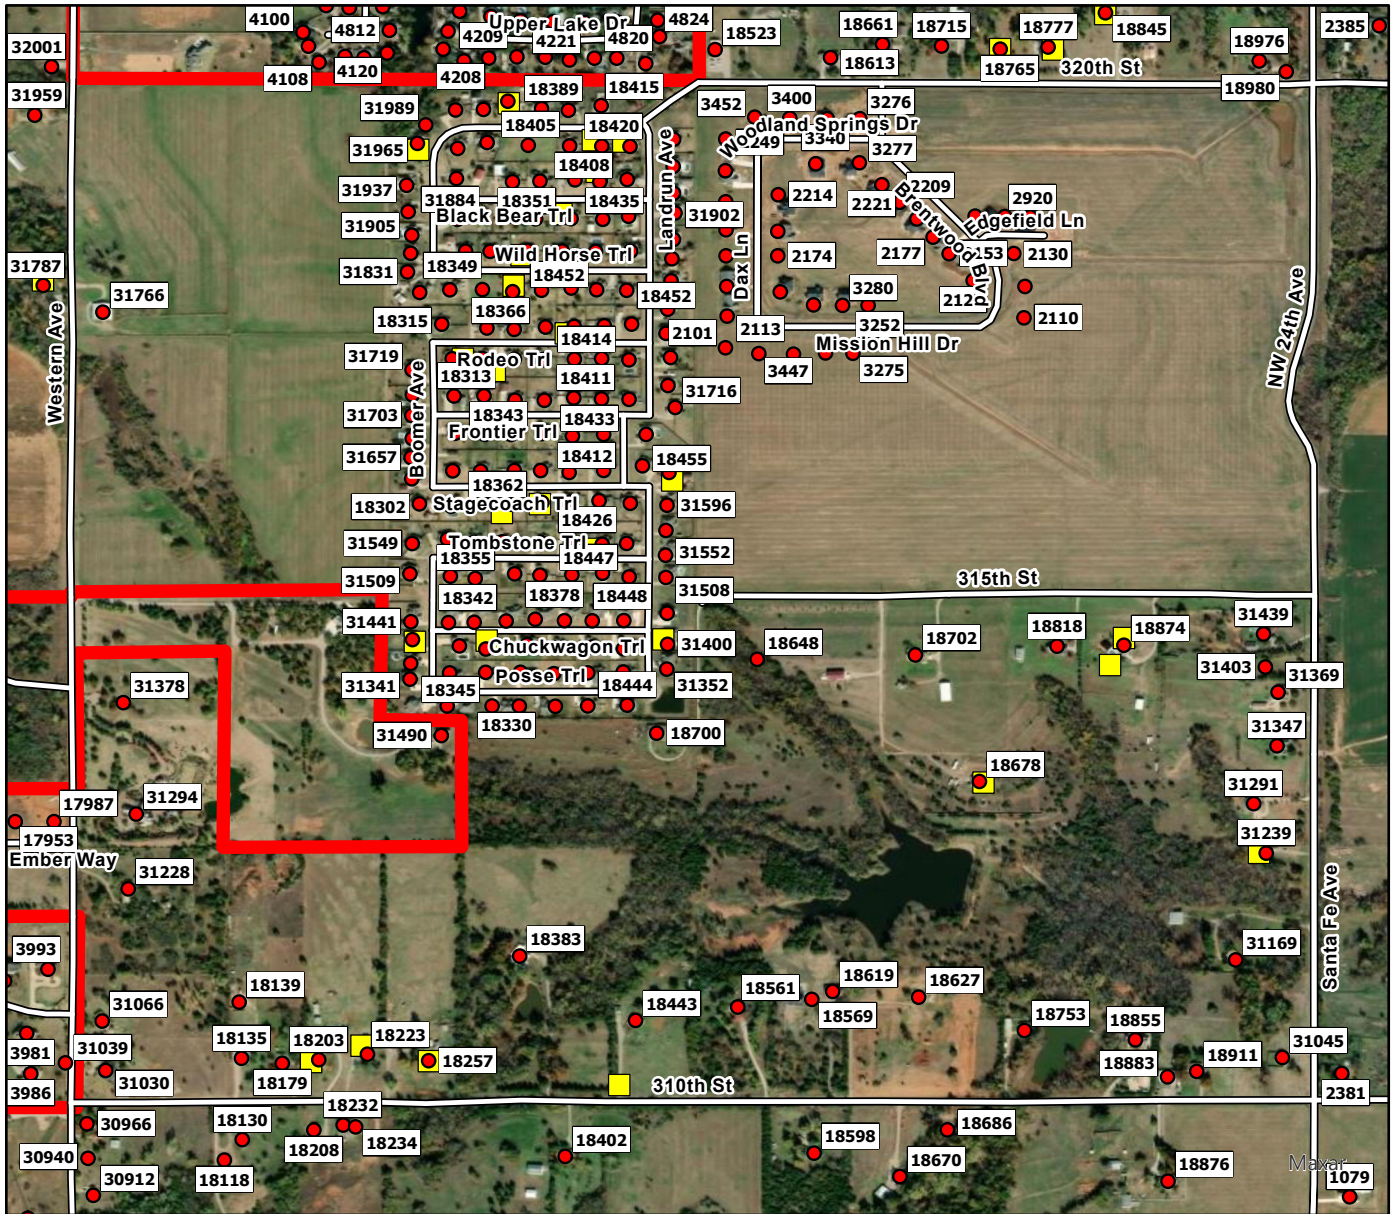

- Address Point
- Storm Shelters
- ▬ Newcastle FD

K9

Legend

- Address Point
- Storm Shelters
- Newcastle FD

L5

Legend

- Address Point
- Storm Shelters
- ▬ Newcastle FD

L6

Legend

- Address Point
- Storm Shelters
- ▬ Newcastle FD

L7

Legend

- Address Point
- Storm Shelters
- Newcastle FD

L8

Legend

- Address Point
- Storm Shelters
- ▬ Newcastle FD

L9

Legend

- Address Point
- Storm Shelters
- Newcastle FD

M5

Legend

- Address Point
- Storm Shelters
- ▬ Newcastle FD

M6

Legend