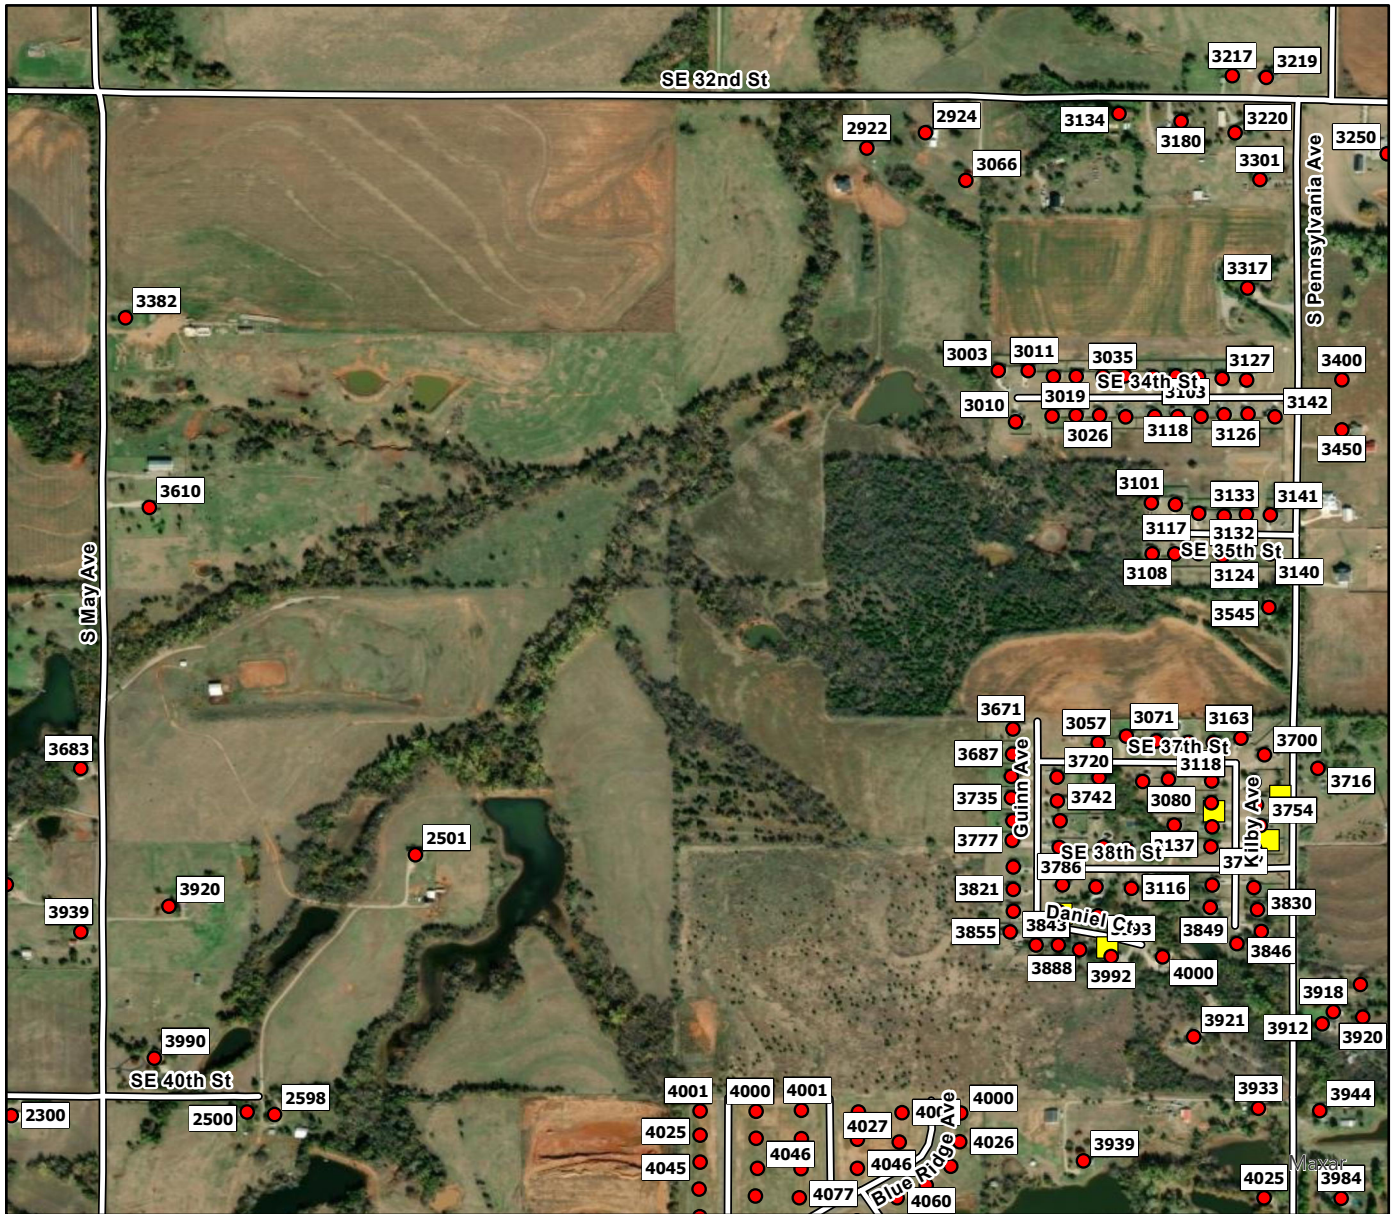

J7

Legend

- Address Point
- Storm Shelters
- ▭ Newcastle FD