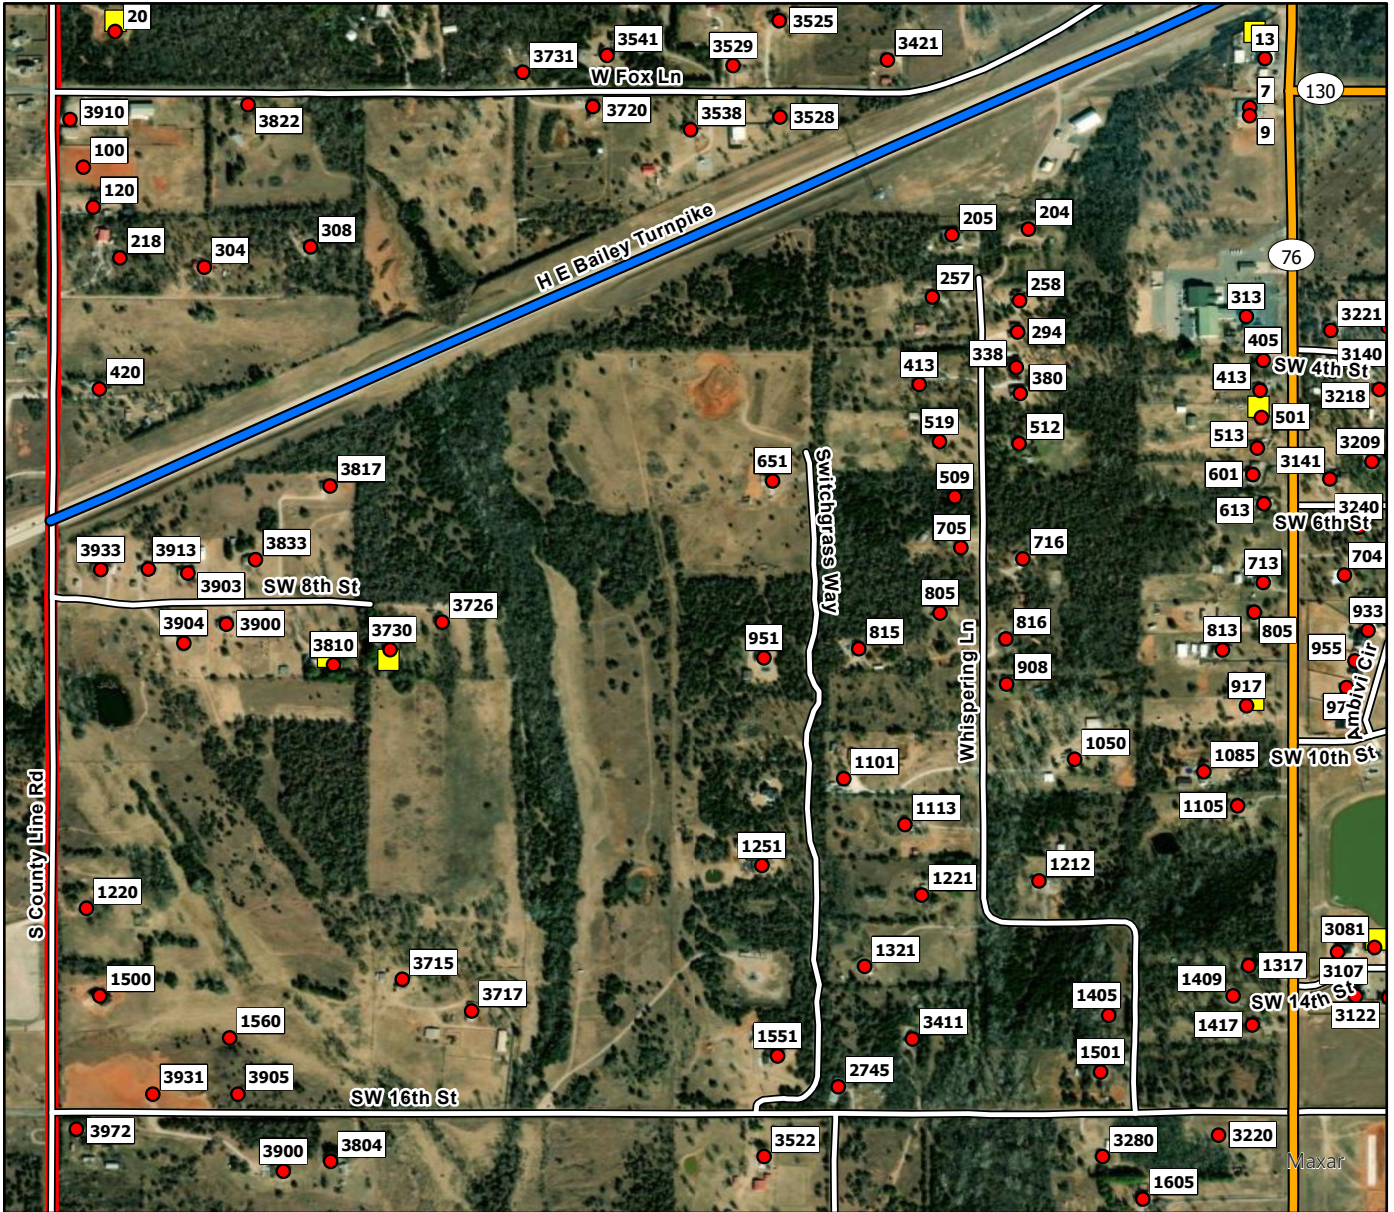

F4

**Legend**

- Address Point
- Storm Shelters
- ▭ Newcastle FD

F5

**Legend**

- Address Point
- Storm Shelters
- ▬ Newcastle FD

**F6**

**Legend**

- Address Point
- Storm Shelters
- Newcastle FD

G1

**Legend**

- Address Point
- Storm Shelters
- ▬ Newcastle FD

G2

**Legend**

- Address Point
- Storm Shelters
- ▬ Newcastle FD

G3

**Legend**

- Address Point
- Storm Shelters
- ▬ Newcastle FD

G4

**Legend**

- Address Point
- Storm Shelters
- ▭ Newcastle FD

G5

**Legend**

- Address Point
- Storm Shelters
- ▭ Newcastle FD

J5

**Legend**

- Address Point
- Storm Shelters
- Newcastle FD