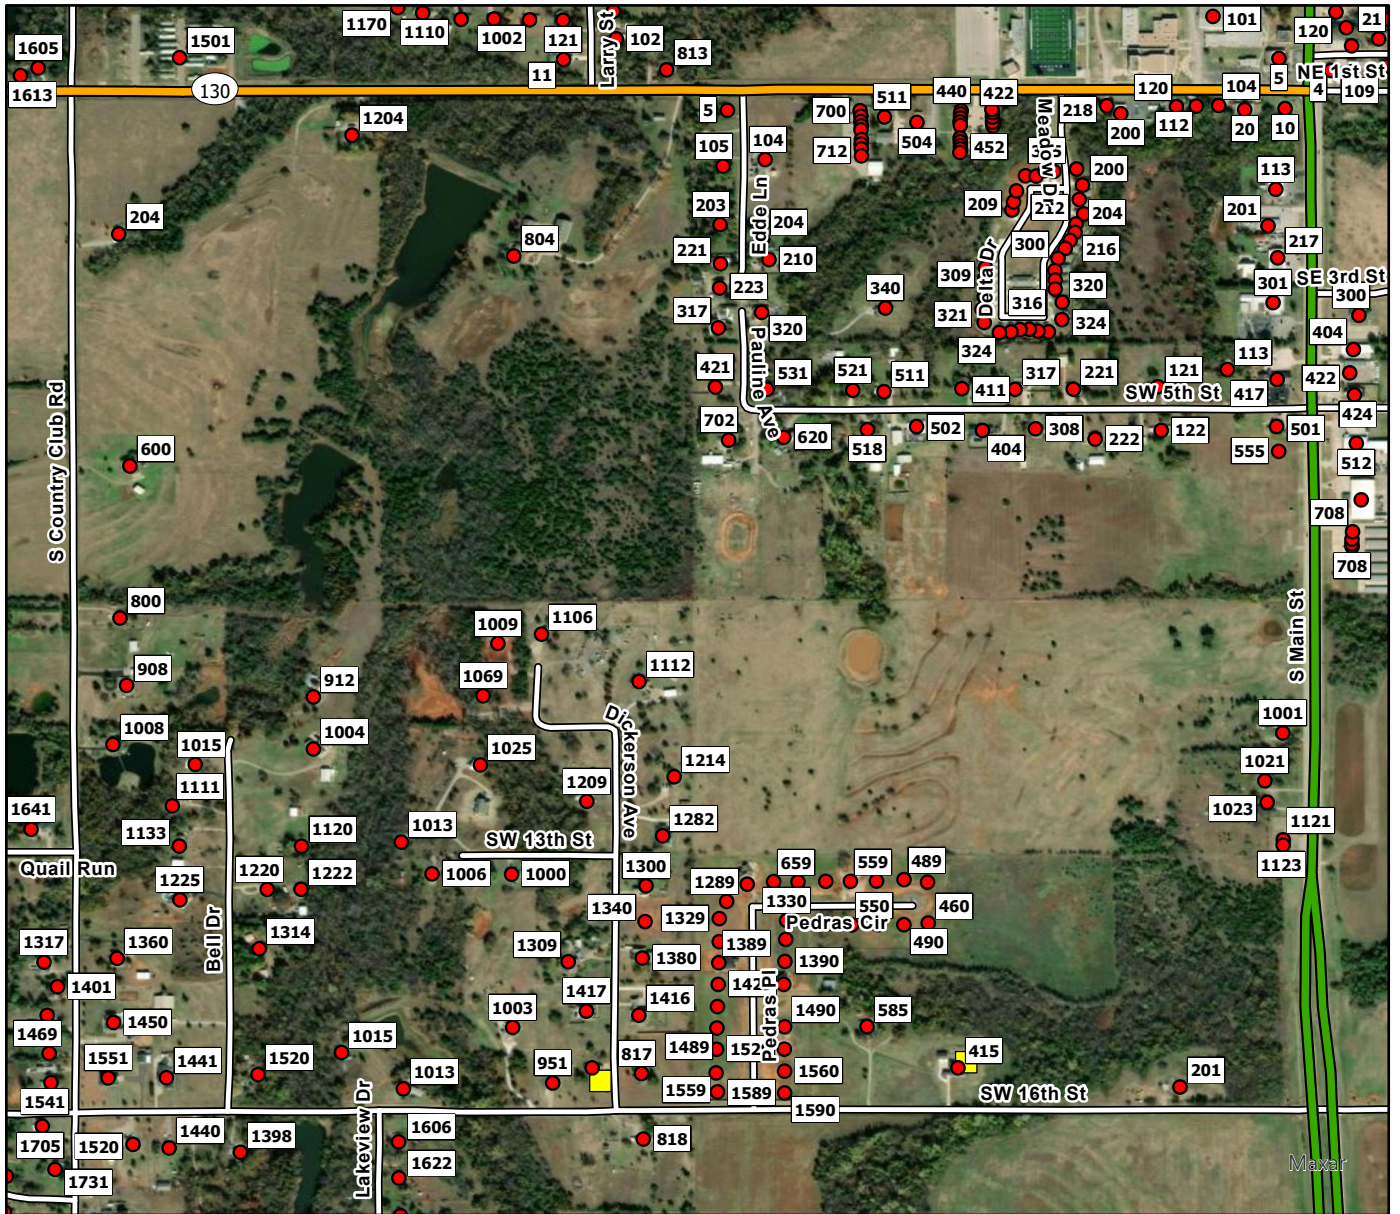

G4

Legend

- Address Point
- Storm Shelters
- ▭ Newcastle FD