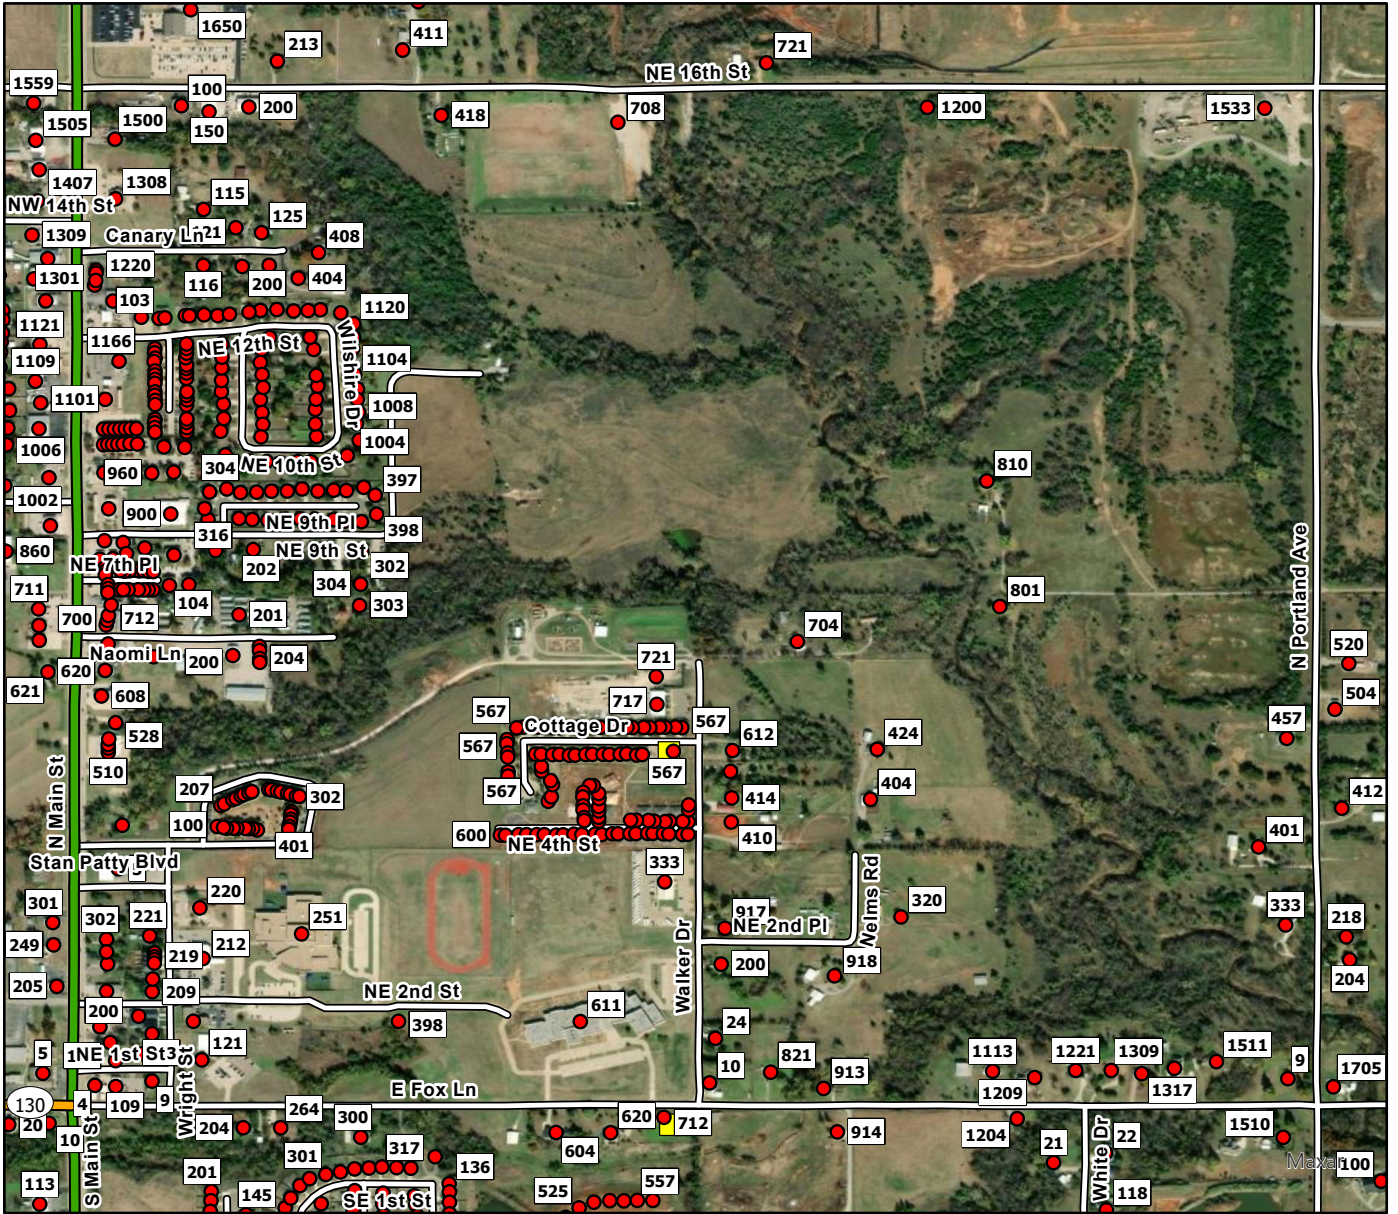

F5

Legend

- Address Point
- Storm Shelters
- ▬ Newcastle FD