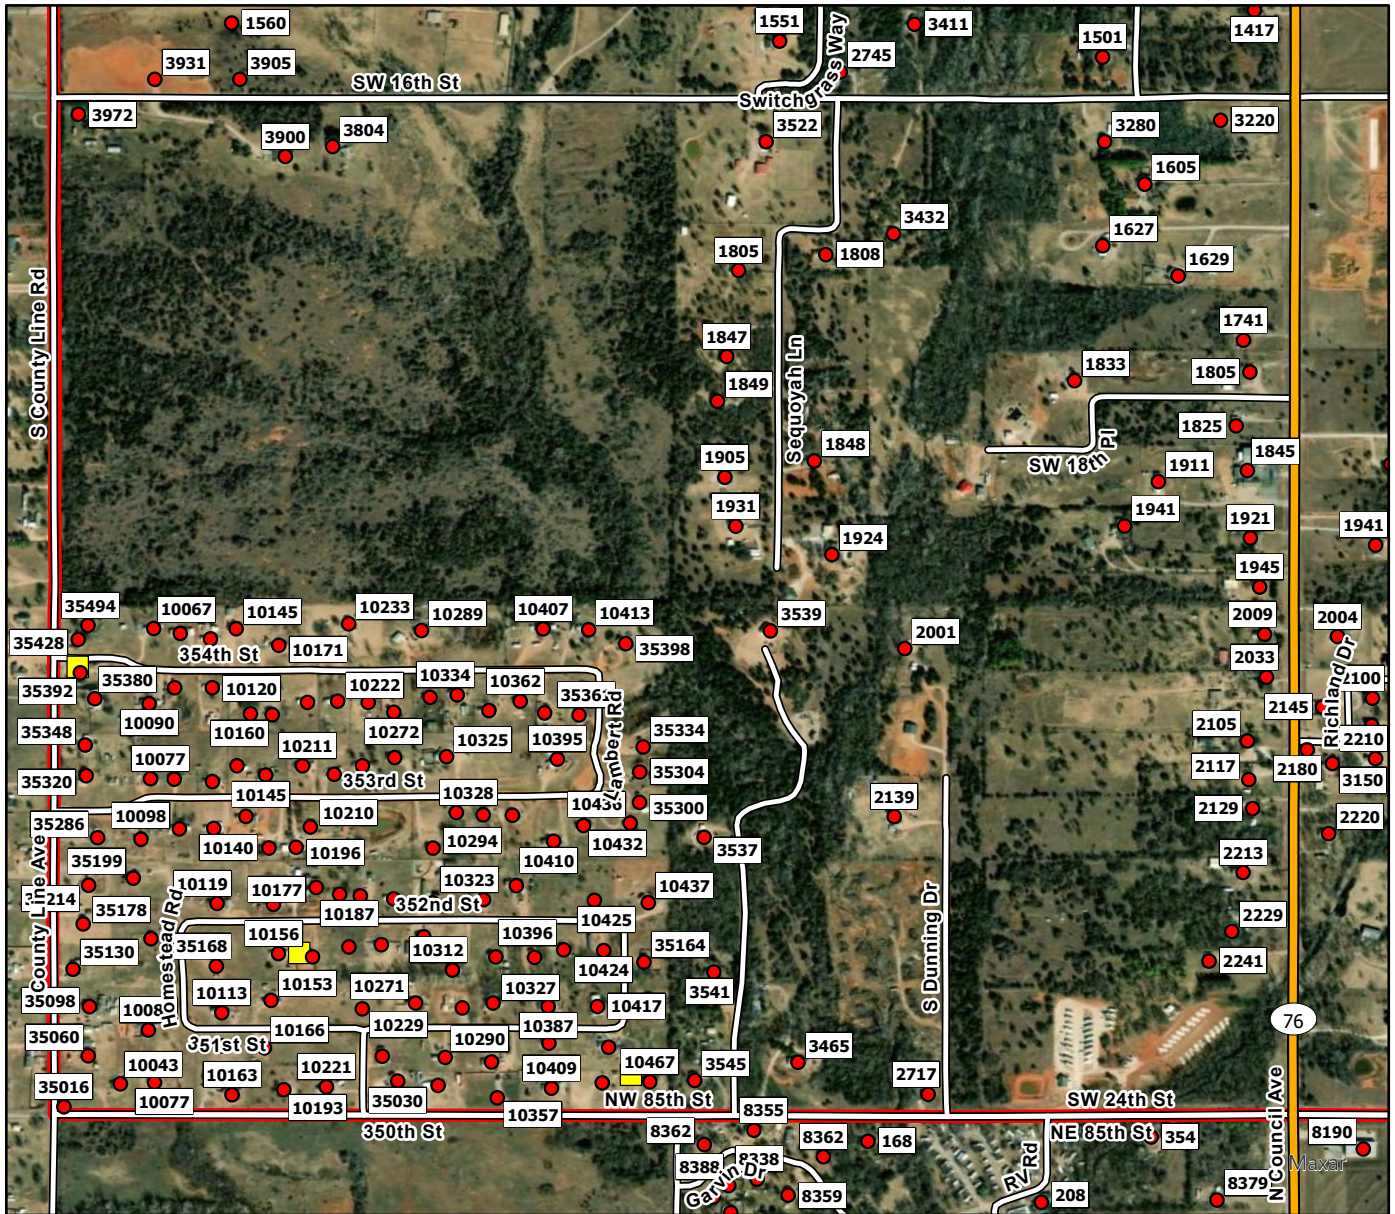

H1

Legend

- Address Point
- Storm Shelters
- ▬ Newcastle FD