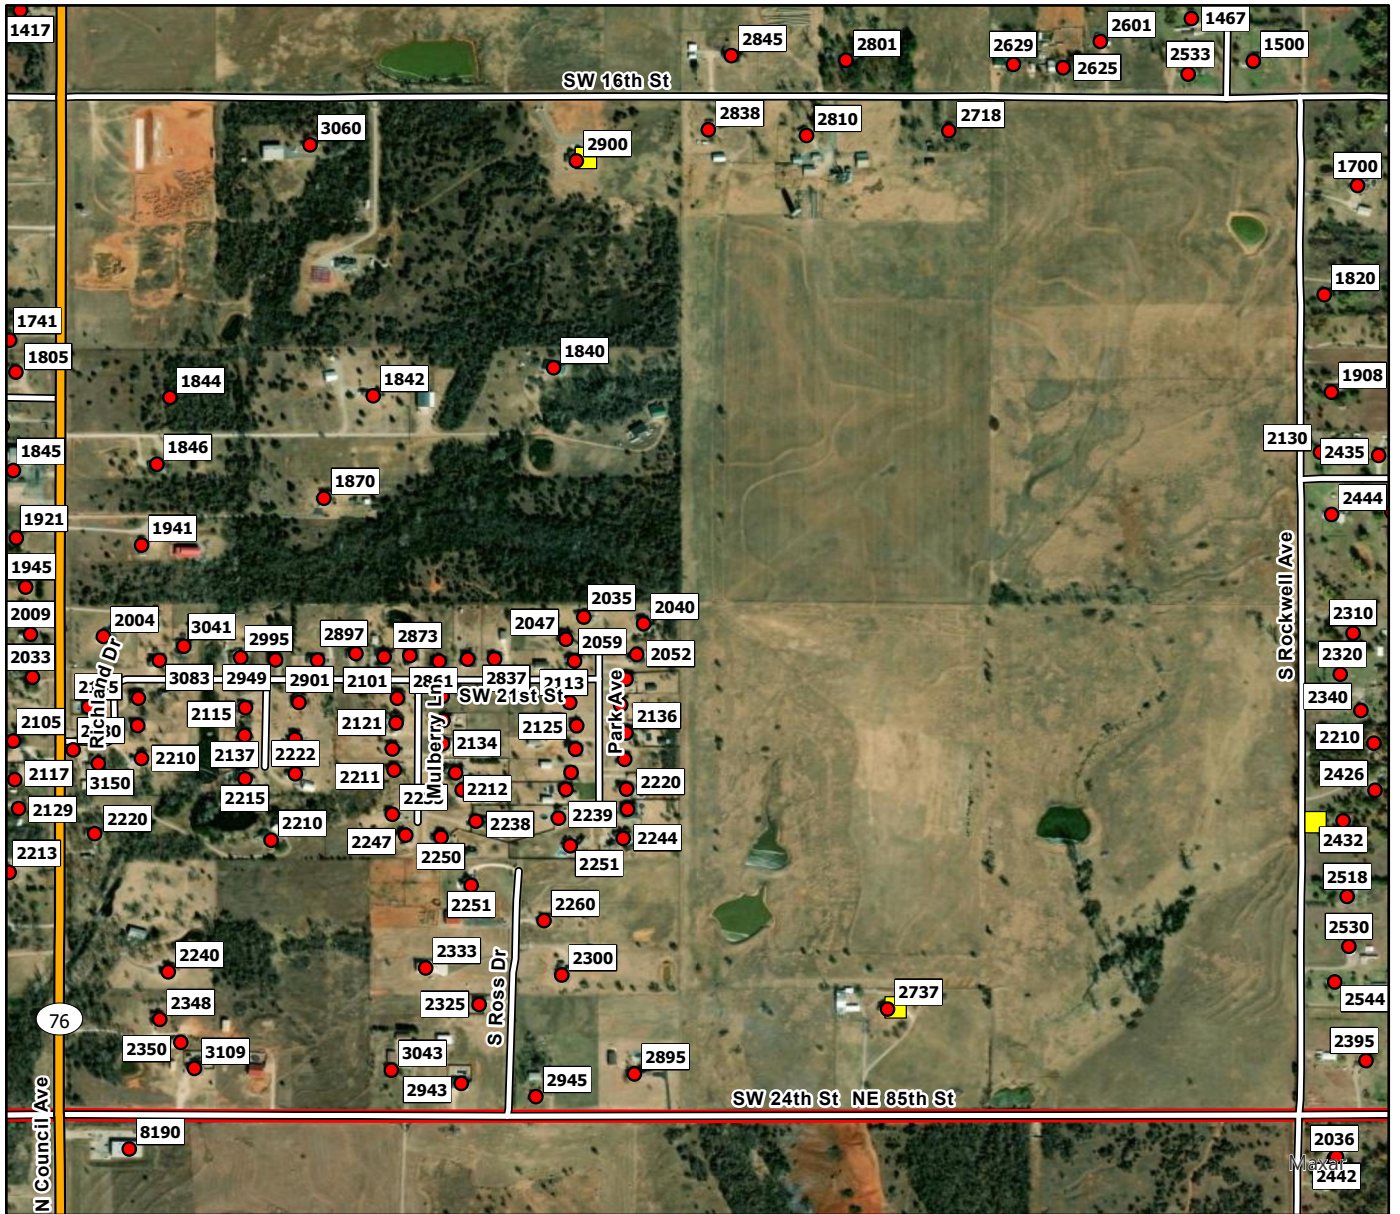

H2

Legend

- Address Point
- Storm Shelters
- Newcastle FD