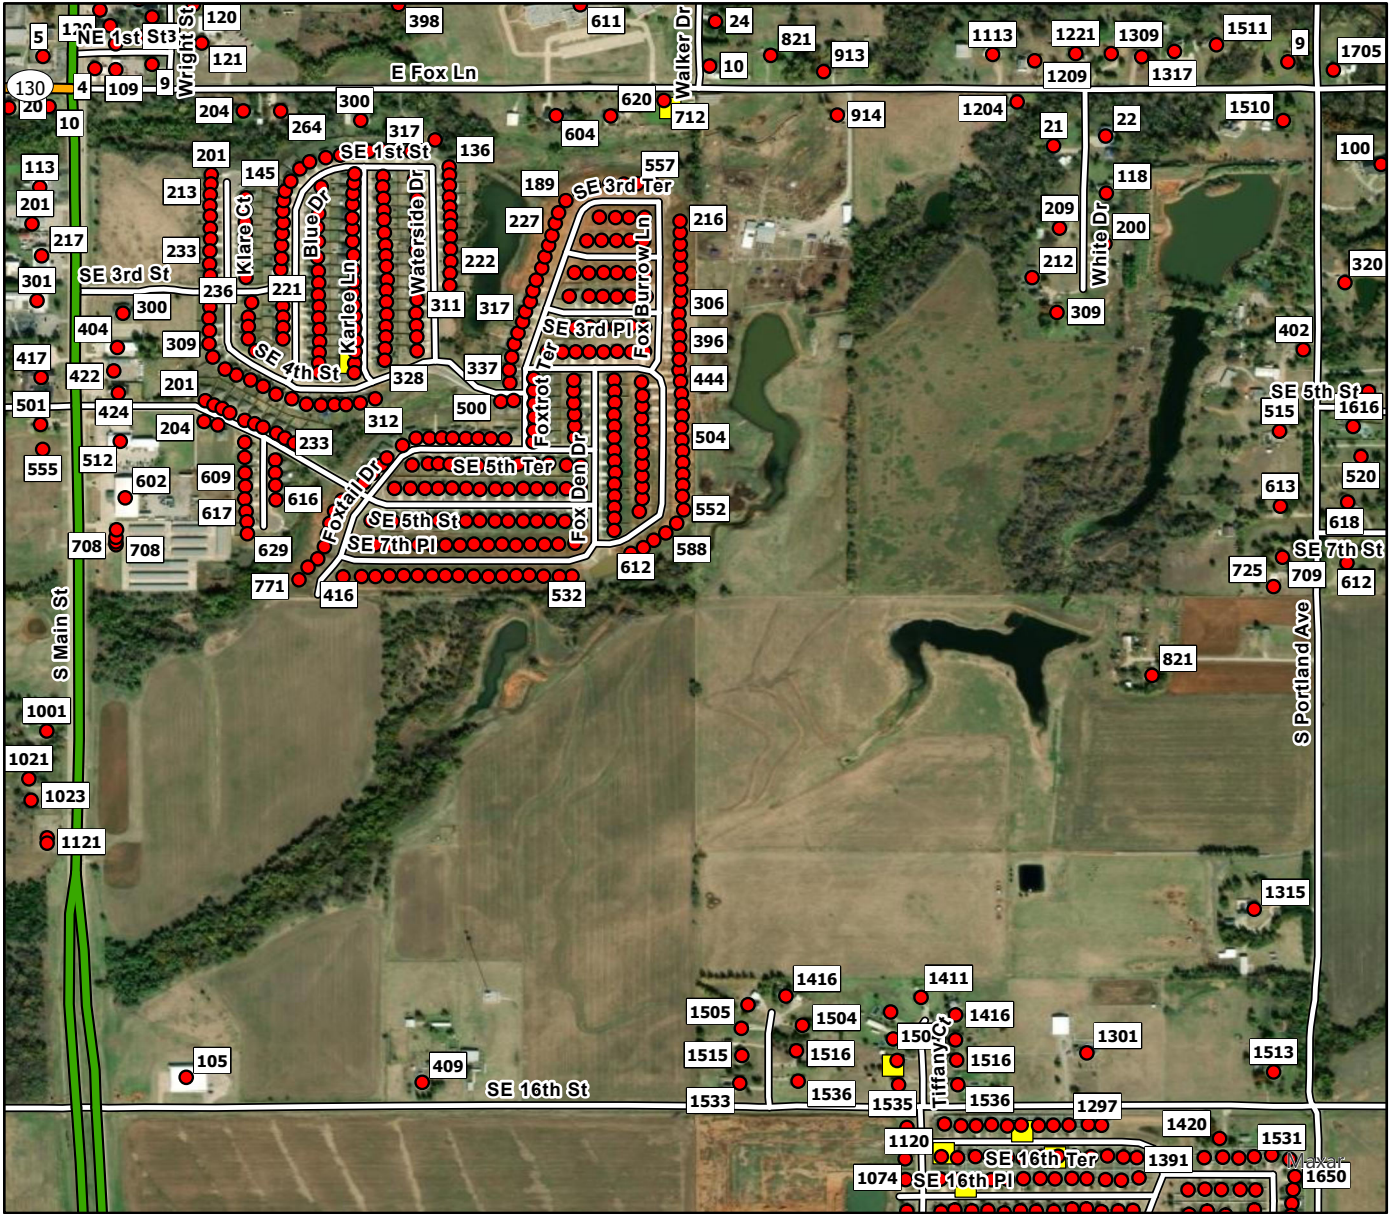

G5

Legend

- Address Point
- Storm Shelters
- ▭ Newcastle FD