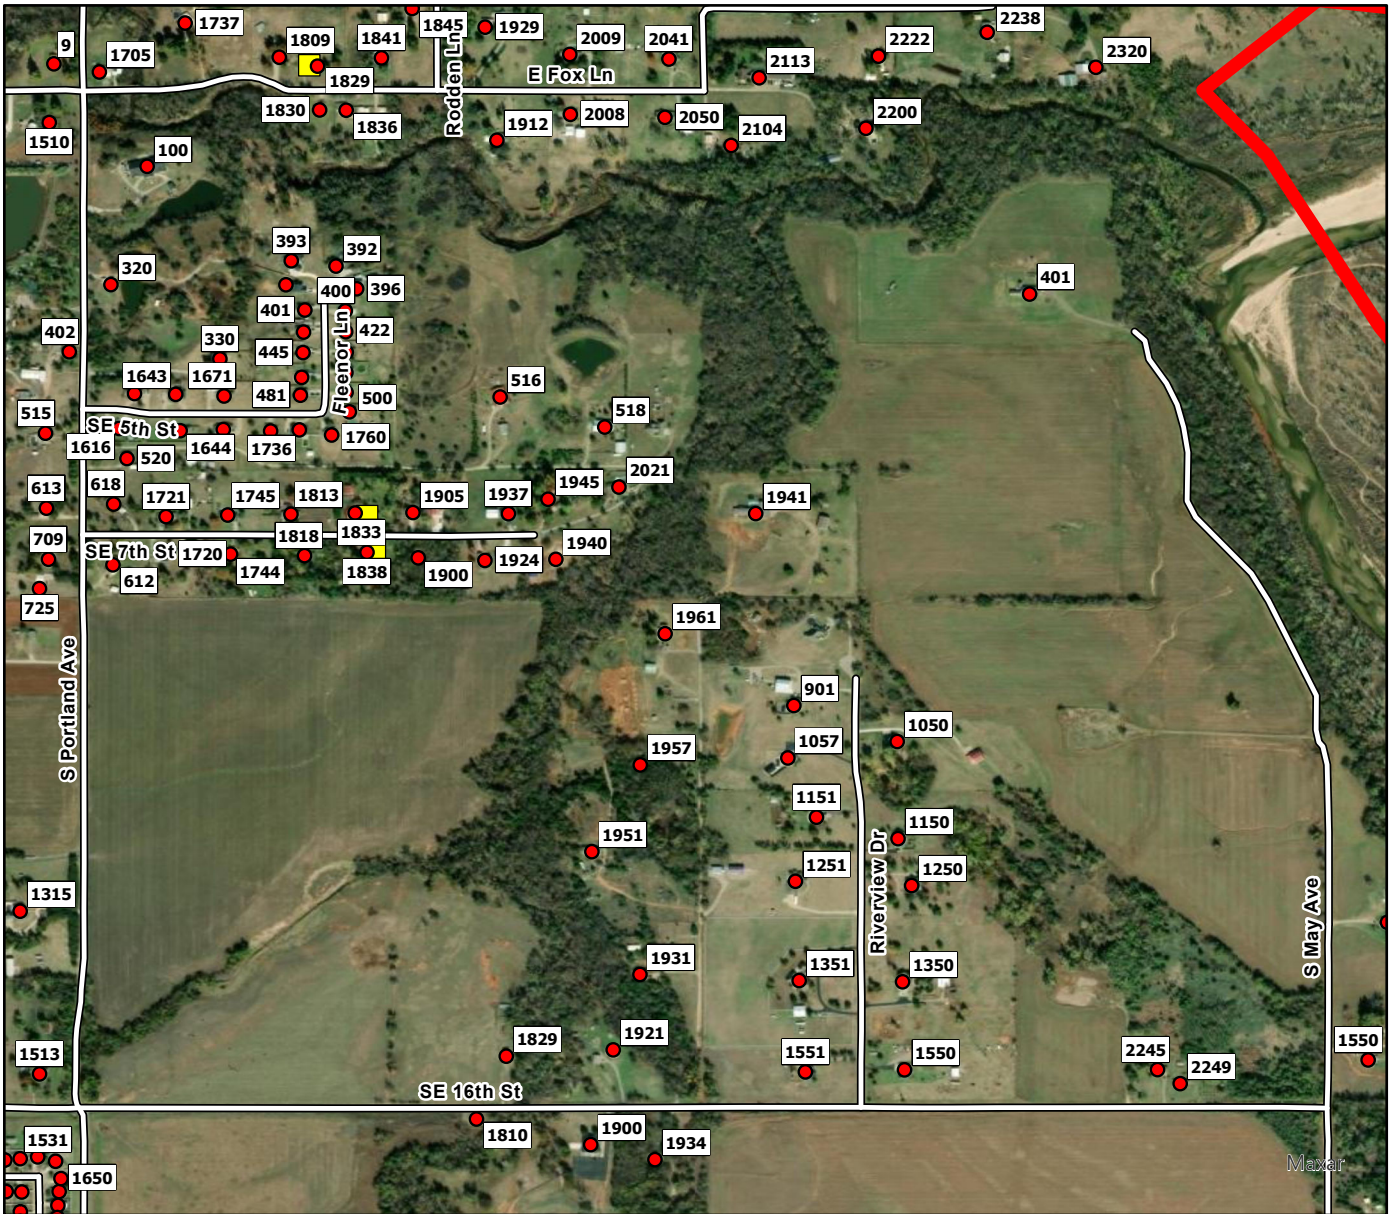

G6

Legend

- Address Point
- Storm Shelters
- Newcastle FD