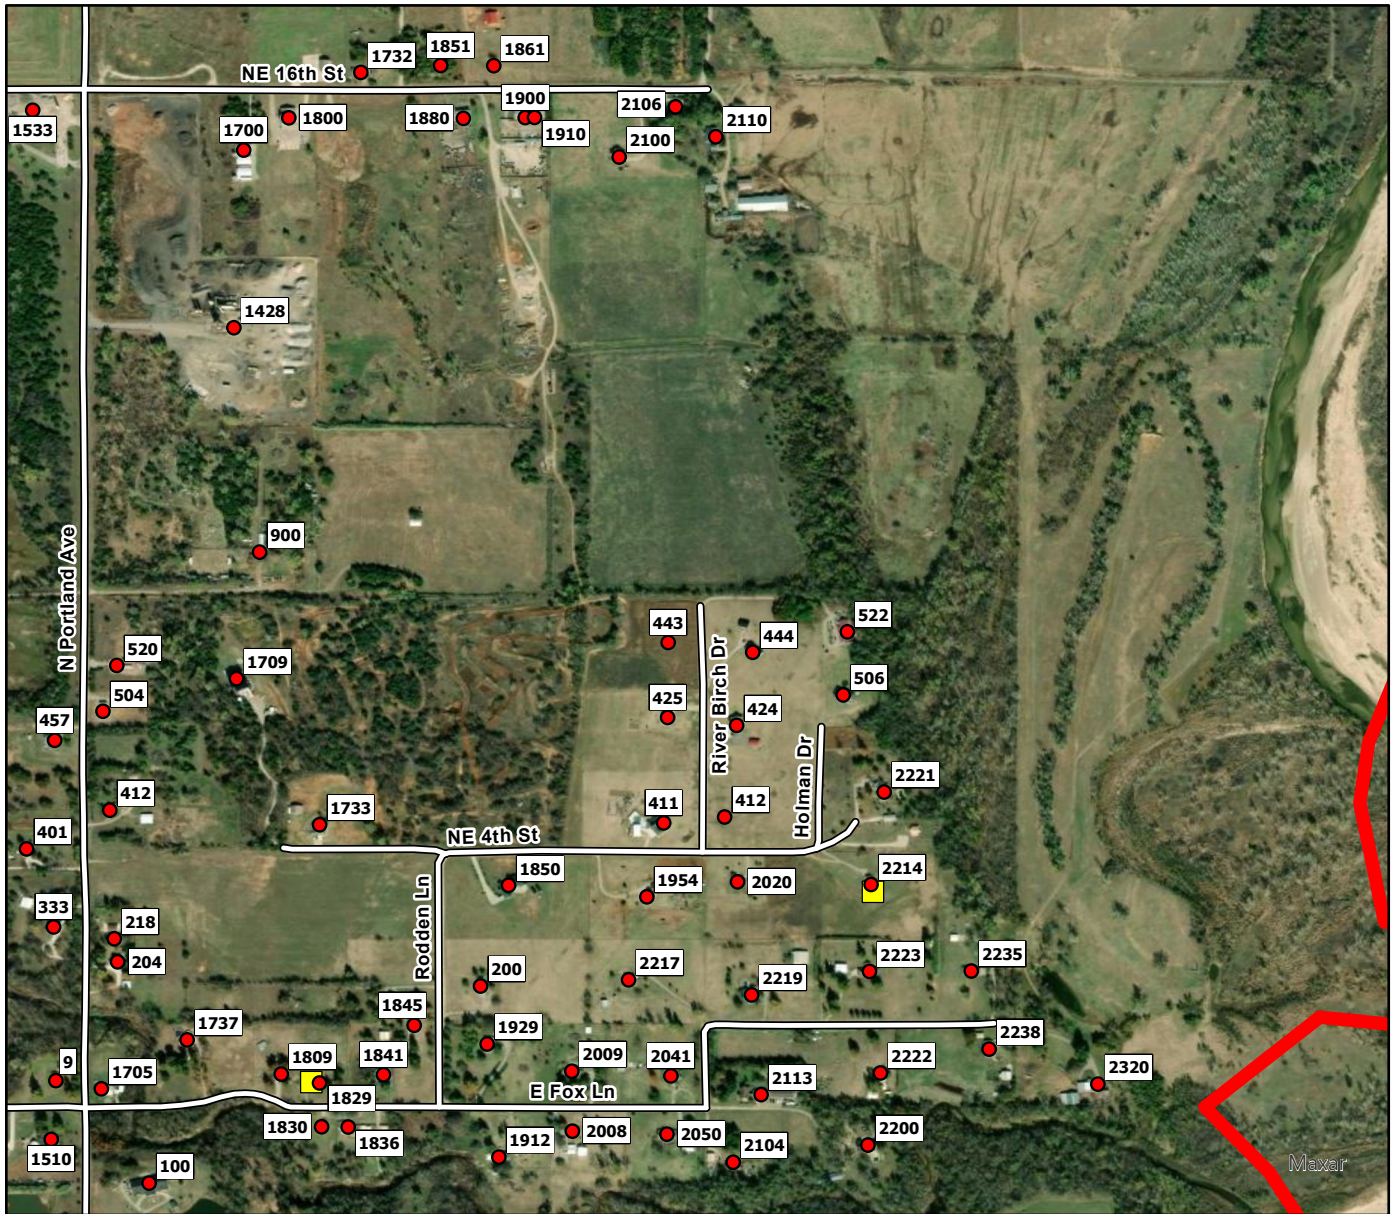

F4

**Legend**

- Address Point
- Storm Shelters
- ▭ Newcastle FD

F5

**Legend**

- Address Point
- Storm Shelters
- ▬ Newcastle FD

**F6**

**Legend**

- Address Point
- Storm Shelters
- Newcastle FD

G1

**Legend**

- Address Point
- Storm Shelters
- ▬ Newcastle FD

G2

**Legend**

- Address Point
- Storm Shelters
- ▬ Newcastle FD

G3

**Legend**

- Address Point
- Storm Shelters
- ▬ Newcastle FD

G4

**Legend**

- Address Point
- Storm Shelters
- ▭ Newcastle FD

G5

**Legend**

- Address Point
- Storm Shelters
- ▭ Newcastle FD

J5

**Legend**

- Address Point
- Storm Shelters
- Newcastle FD