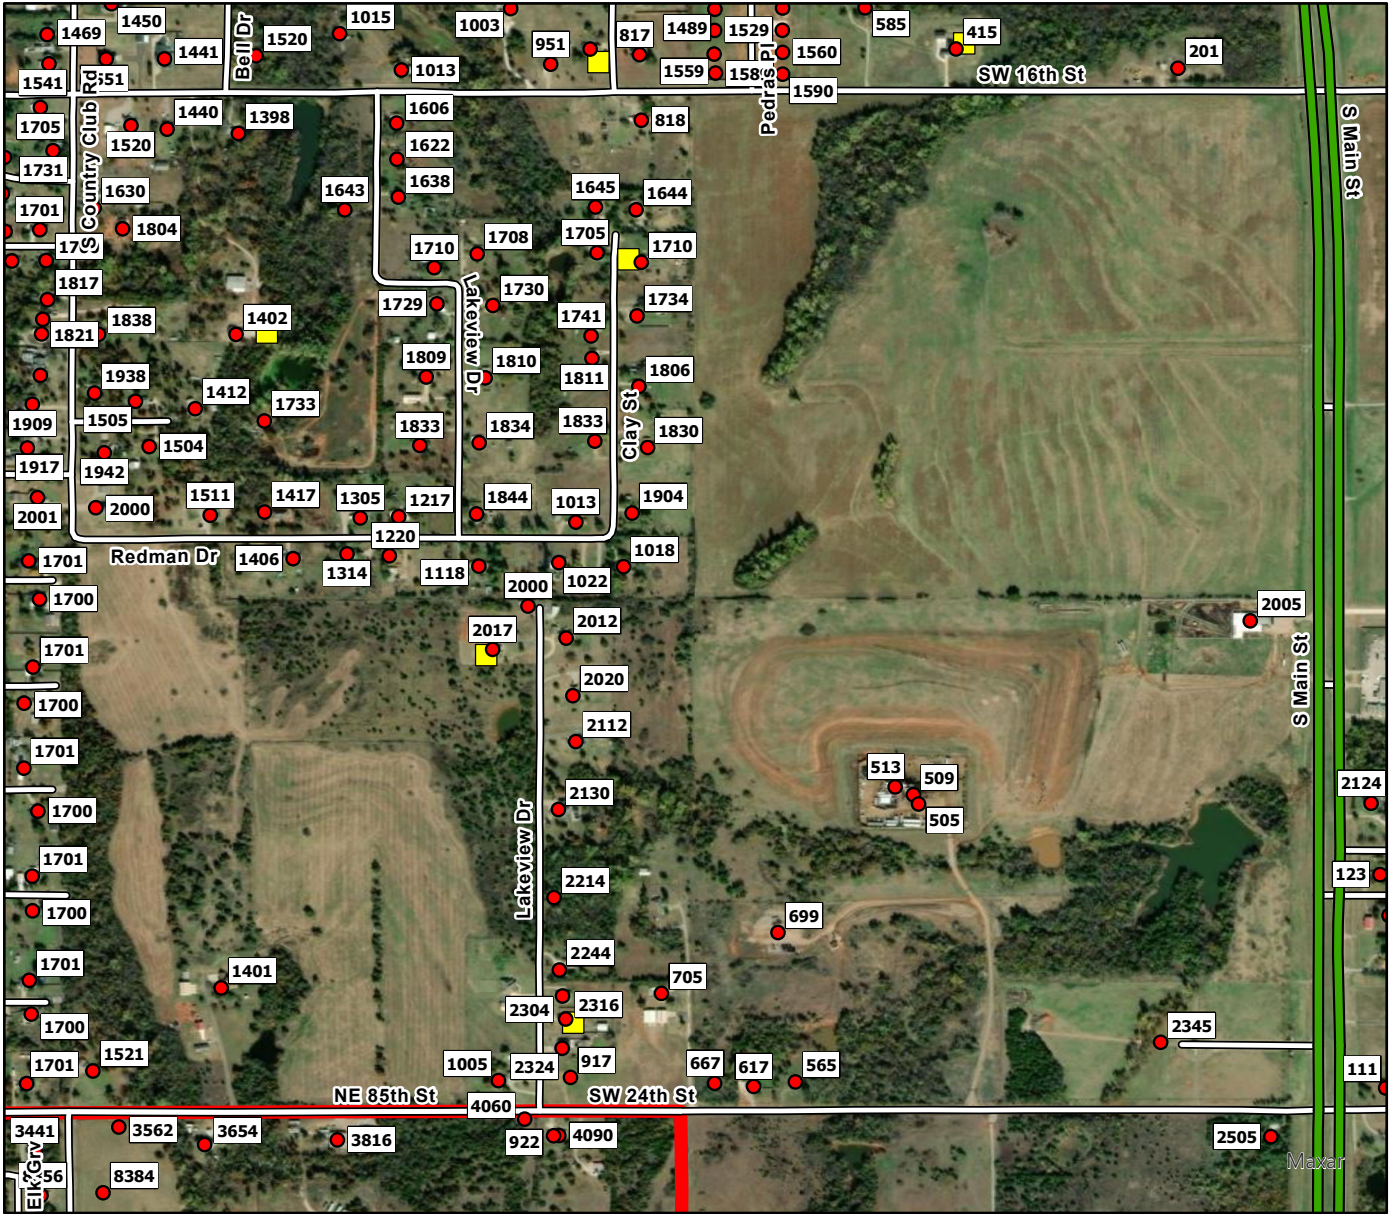

G6

**Legend**

- Address Point
- Storm Shelters
- Newcastle FD

**G7**

**Legend**

- Address Point
- Storm Shelters
- ▬ Newcastle FD

H1

**Legend**

- Address Point
- Storm Shelters
- ▬ Newcastle FD

H2

**Legend**

- Address Point
- Storm Shelters
- Newcastle FD

**H3**

**Legend**

- Address Point
- Storm Shelters
- ▬ Newcastle FD

H4

**Legend**

- Address Point
- Storm Shelters
- Newcastle FD

H5

**Legend**

- Address Point
- Storm Shelters
- Newcastle FD

H6

**Legend**

- Address Point
- Storm Shelters
- ▬ Newcastle FD