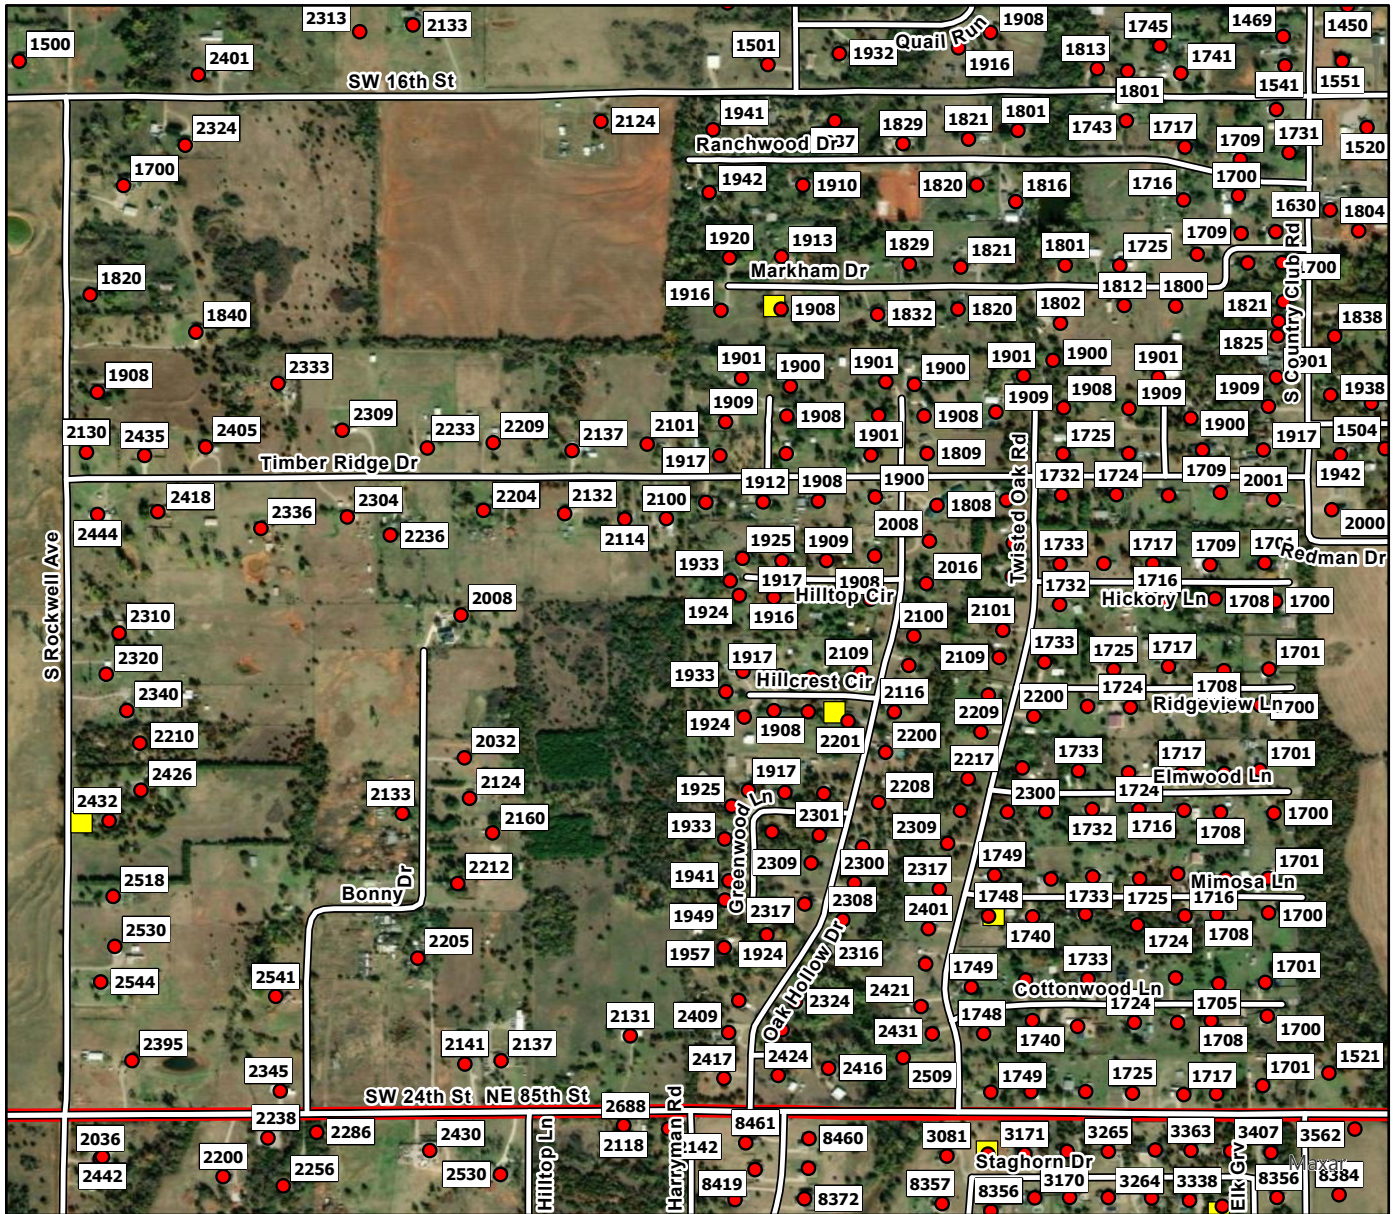

H3

Legend

- Address Point
- Storm Shelters
- ▬ Newcastle FD