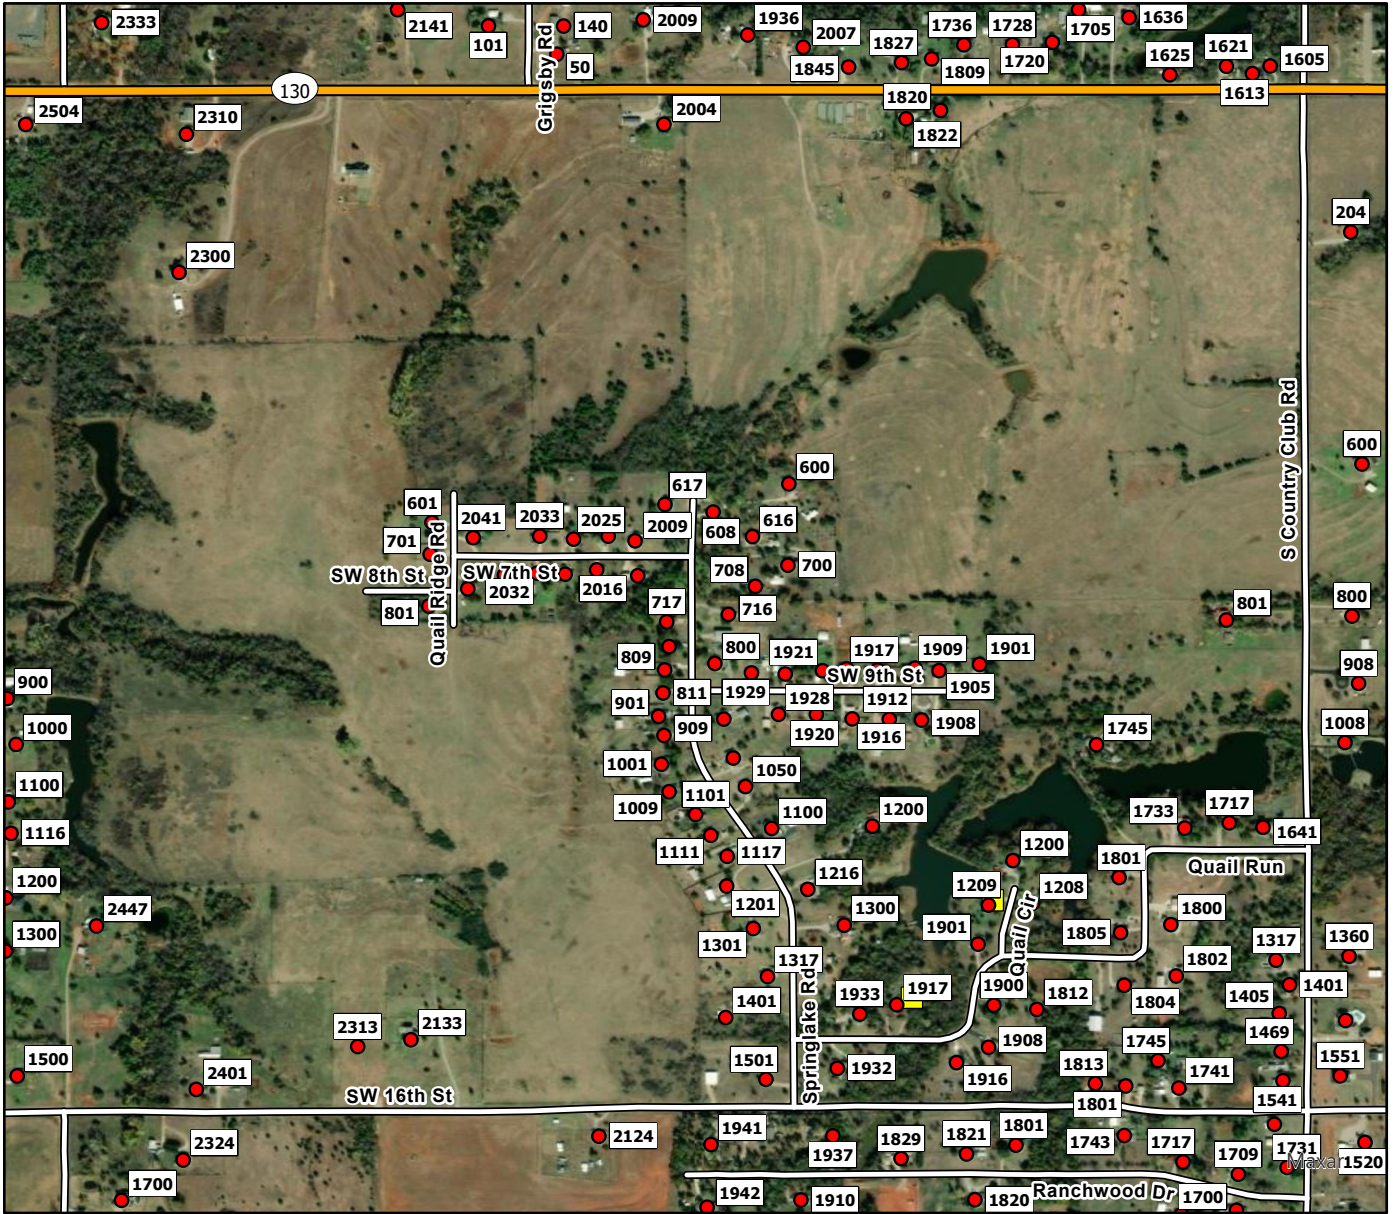

G3

Legend

- Address Point
- Storm Shelters
- ▬ Newcastle FD