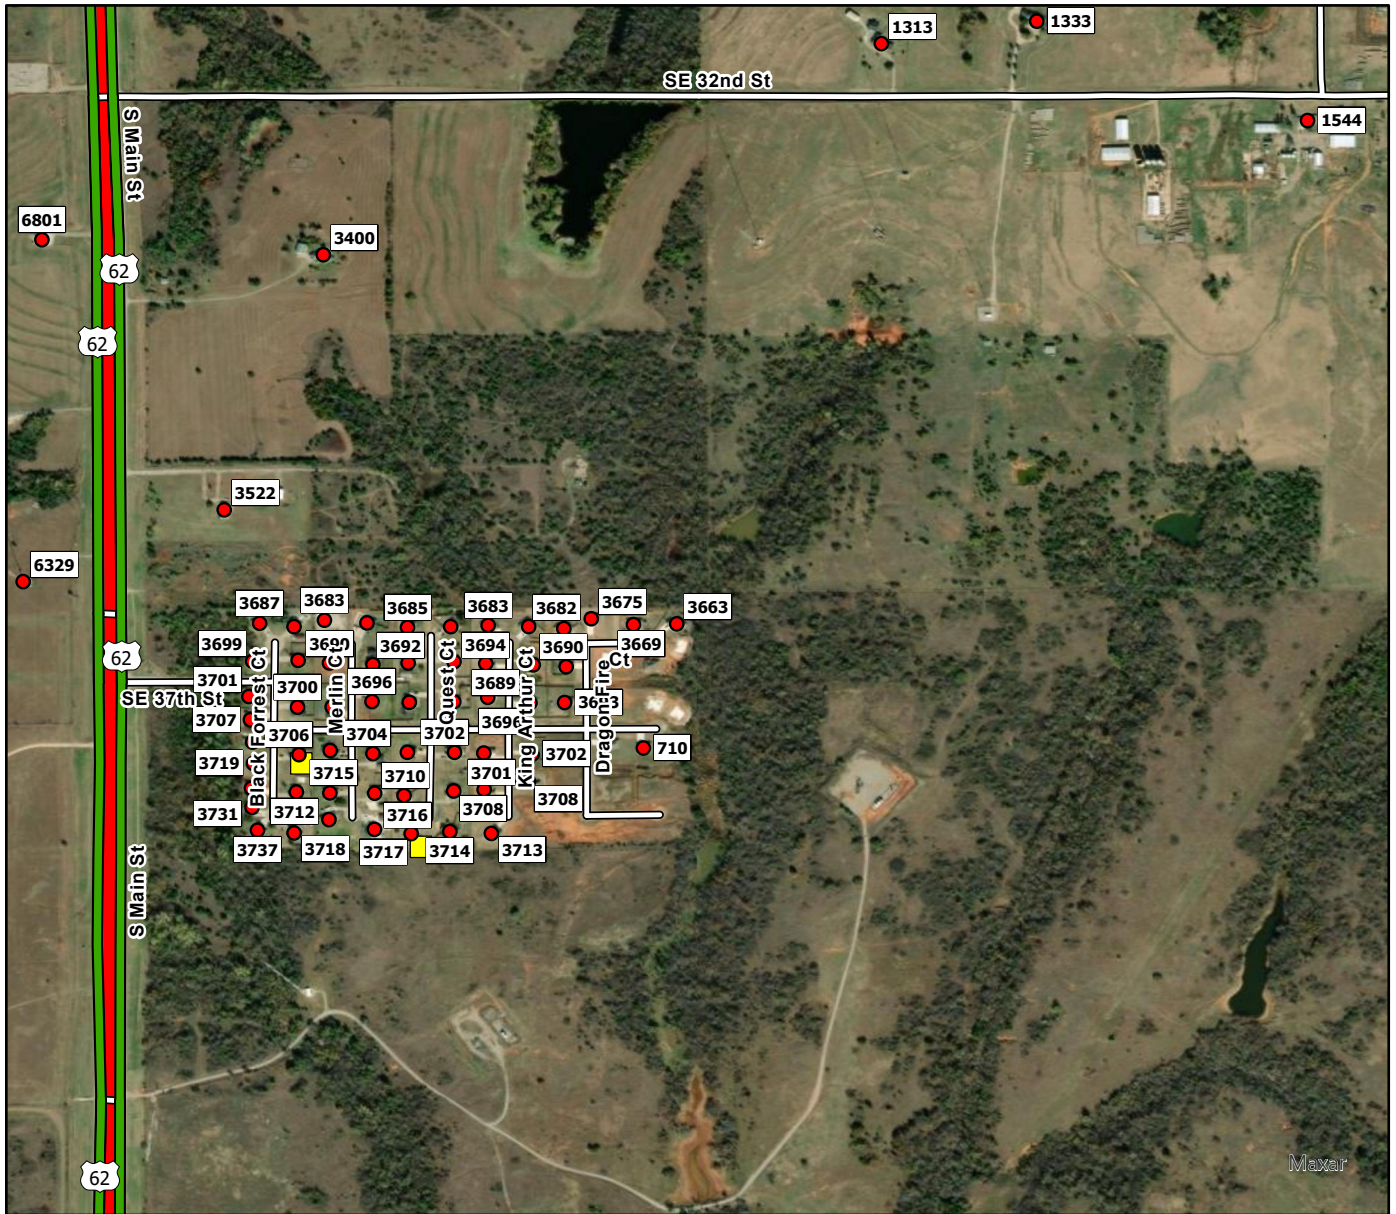

- Address Point
- Storm Shelters
- Newcastle FD

16

**Legend**

- Address Point
- Storm Shelters
- ▭ Newcastle FD

I7

**Legend**

- Address Point
- Storm Shelters
- Newcastle FD

**18**

**Legend**

- Address Point
- Storm Shelters
- Newcastle FD

**J10**

**Legend**

- Address Point
- Storm Shelters
- Newcastle FD

**J11**

**Legend**

- Address Point
- Storm Shelters
- Newcastle FD

J5

**Legend**

- Address Point
- Storm Shelters
- Newcastle FD