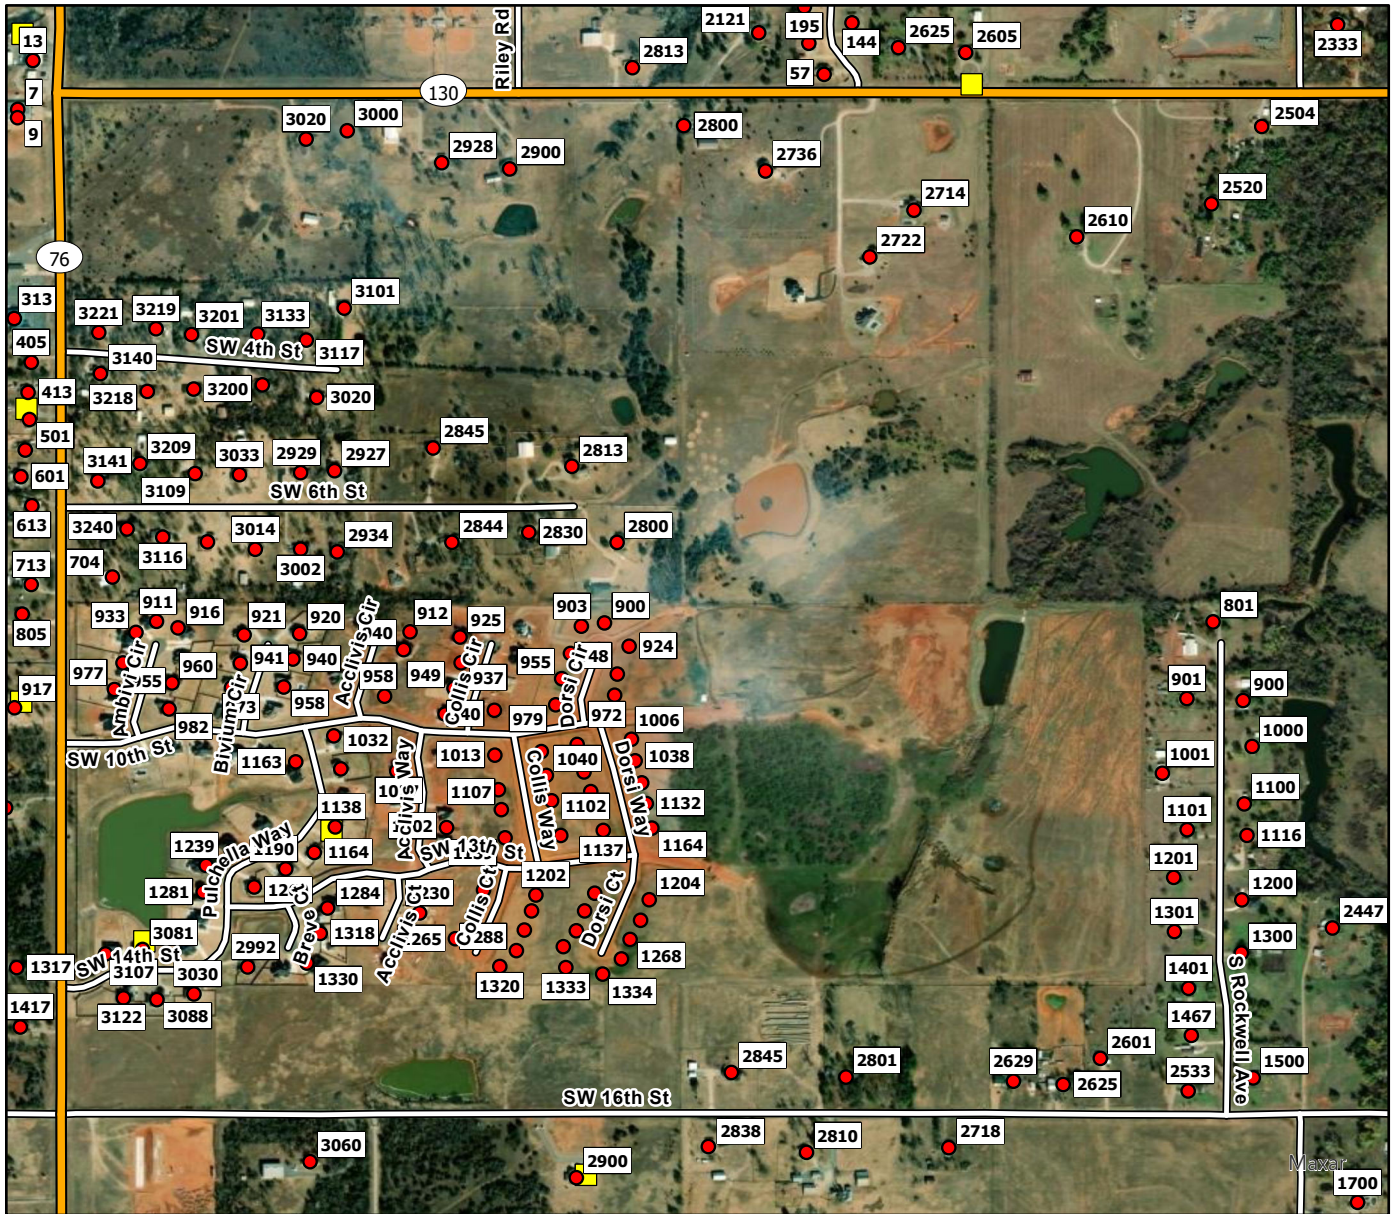

G2

Legend

- Address Point
- Storm Shelters
- ▬ Newcastle FD