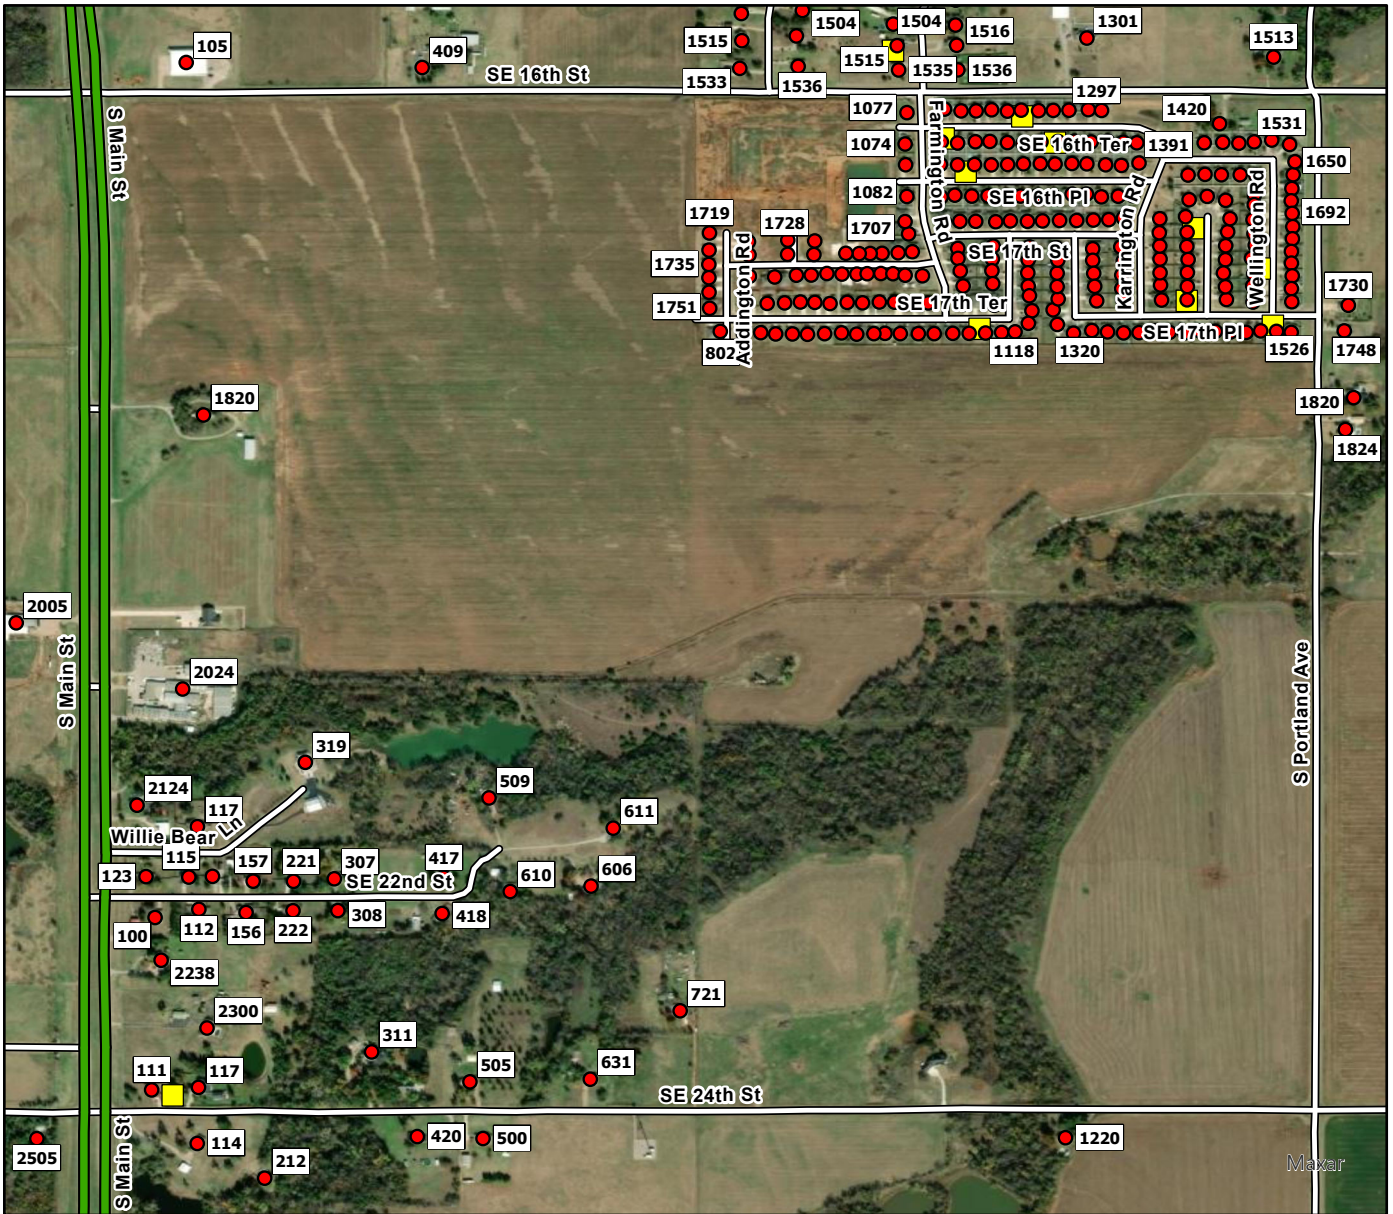

G6

**Legend**

- Address Point
- Storm Shelters
- Newcastle FD

**G7**

**Legend**

- Address Point
- Storm Shelters
- ▬ Newcastle FD

H1

**Legend**

- Address Point
- Storm Shelters
- ▬ Newcastle FD

H2

**Legend**

- Address Point
- Storm Shelters
- Newcastle FD

**H3**

**Legend**

- Address Point
- Storm Shelters
- ▬ Newcastle FD

H4

**Legend**

- Address Point
- Storm Shelters
- Newcastle FD

H5

**Legend**

- Address Point
- Storm Shelters
- Newcastle FD

H6

**Legend**

- Address Point
- Storm Shelters
- ▬ Newcastle FD