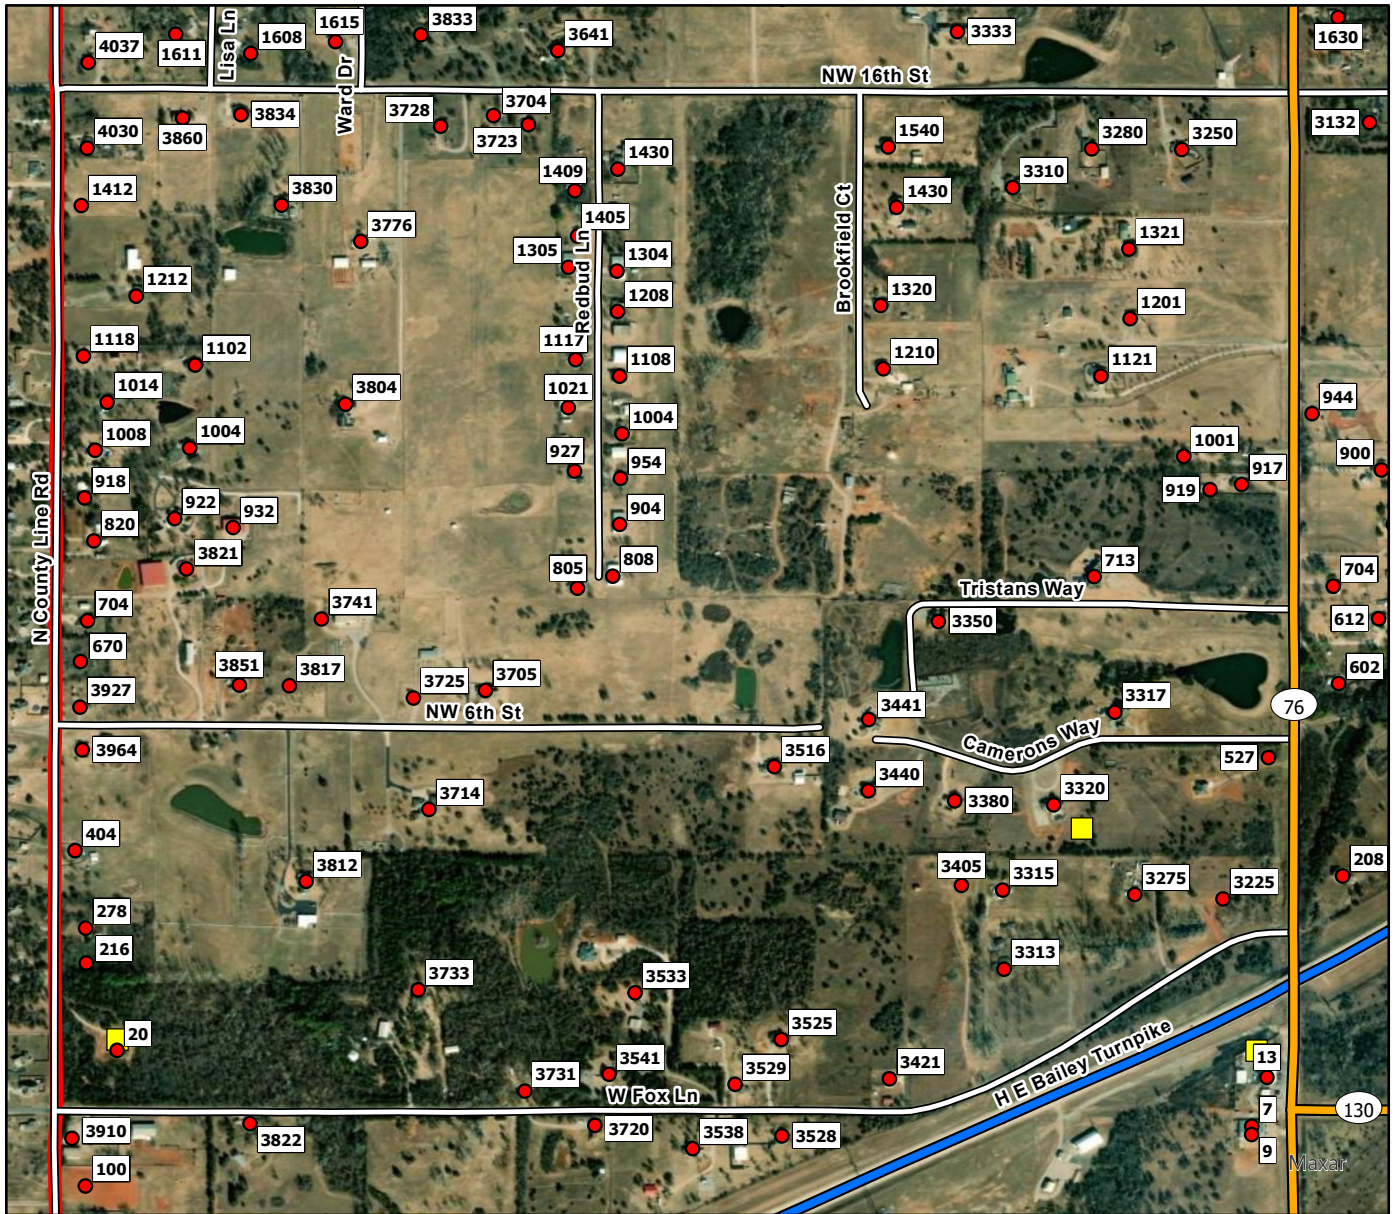

E3

Legend

- Address Point
- Storm Shelters
- ▬ Newcastle FD

E4

Legend

- Address Point
- Storm Shelters
- ▭ Newcastle FD

E5

Legend

- Address Point
- Storm Shelters
- ▭ Newcastle FD

E6

Legend

- Address Point
- Storm Shelters
- ▭ Newcastle FD

F1

Legend

- Address Point
- Storm Shelters
- ▬ Newcastle FD

F2

Legend

- Address Point
- Storm Shelters
- ▭ Newcastle FD

F3

Legend

- Address Point
- Storm Shelters
- ▭ Newcastle FD