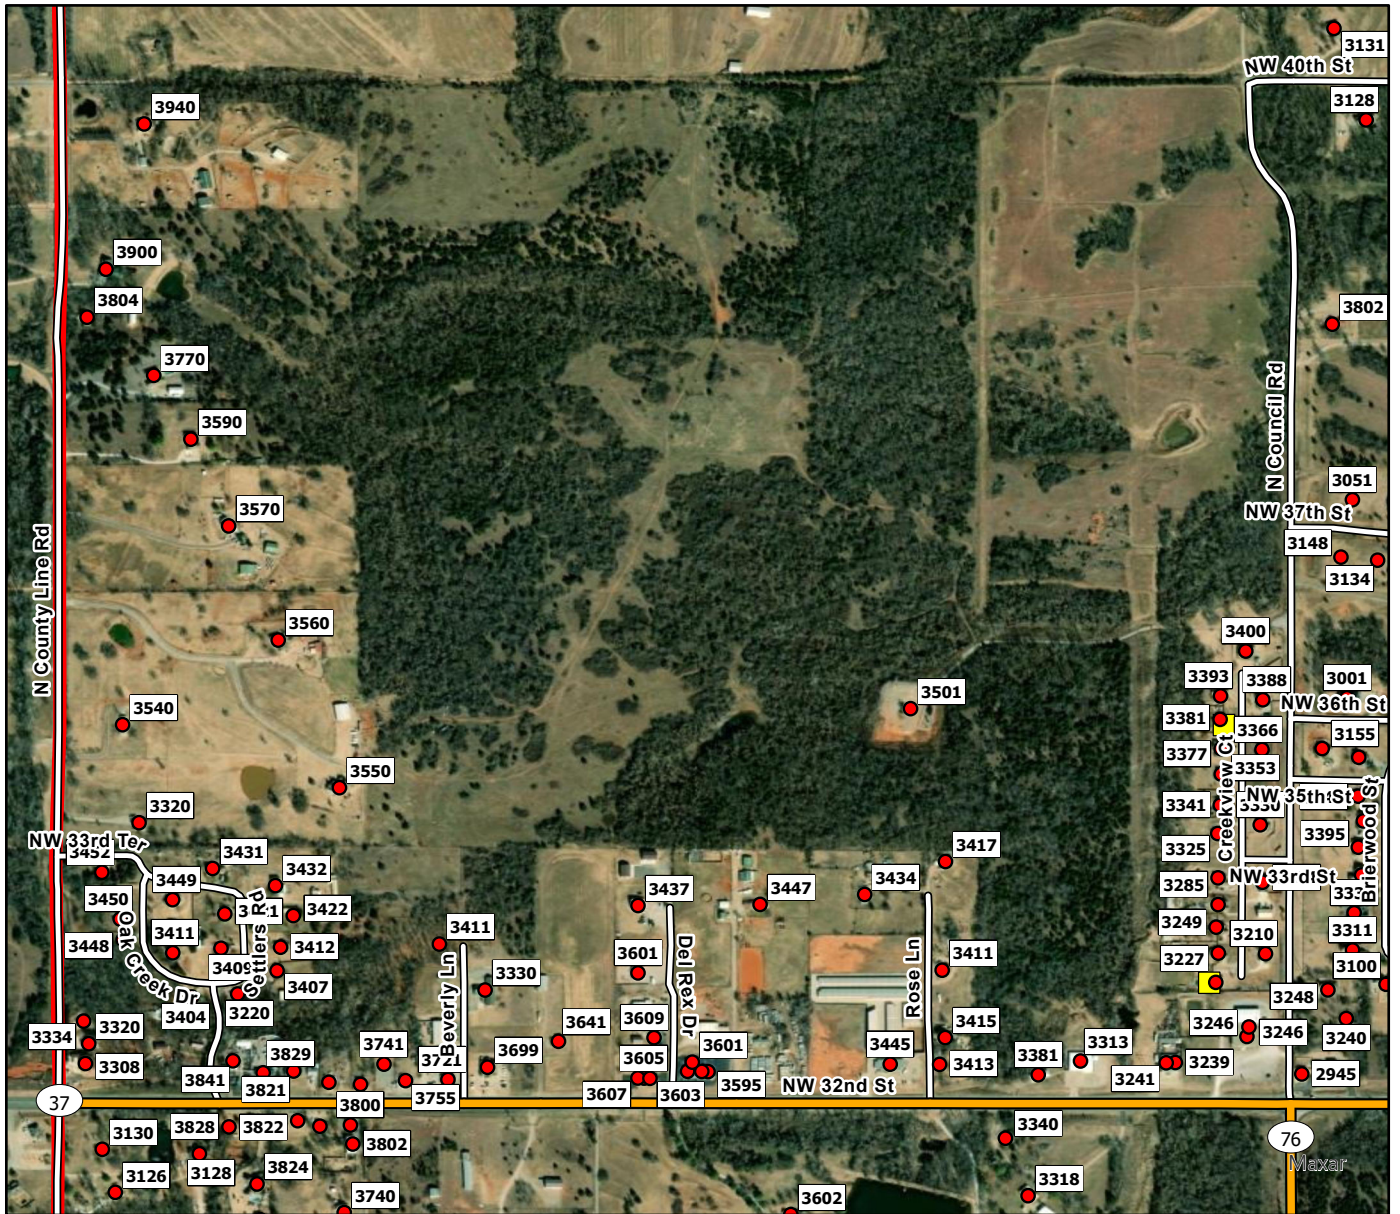

A1

Legend

- Address Point
- Storm Shelters
- ▬ Newcastle FD

B1

Legend

- Address Point
- Storm Shelters
- Newcastle FD

B2

Legend

- Address Point
- Storm Shelters
- Newcastle FD

C1

Legend

- Address Point
- Storm Shelters
- Newcastle FD

C3

Legend

- Address Point
- Storm Shelters
- Newcastle FD

C4

D1

Legend

- Address Point
- Storm Shelters
- Newcastle FD

D2

Legend

- Address Point
- Storm Shelters
- ▬ Newcastle FD

D3

Legend

E3

Legend

- Address Point
- Storm Shelters
- ▬ Newcastle FD

E4

Legend

- Address Point
- Storm Shelters
- ▭ Newcastle FD

E5

Legend