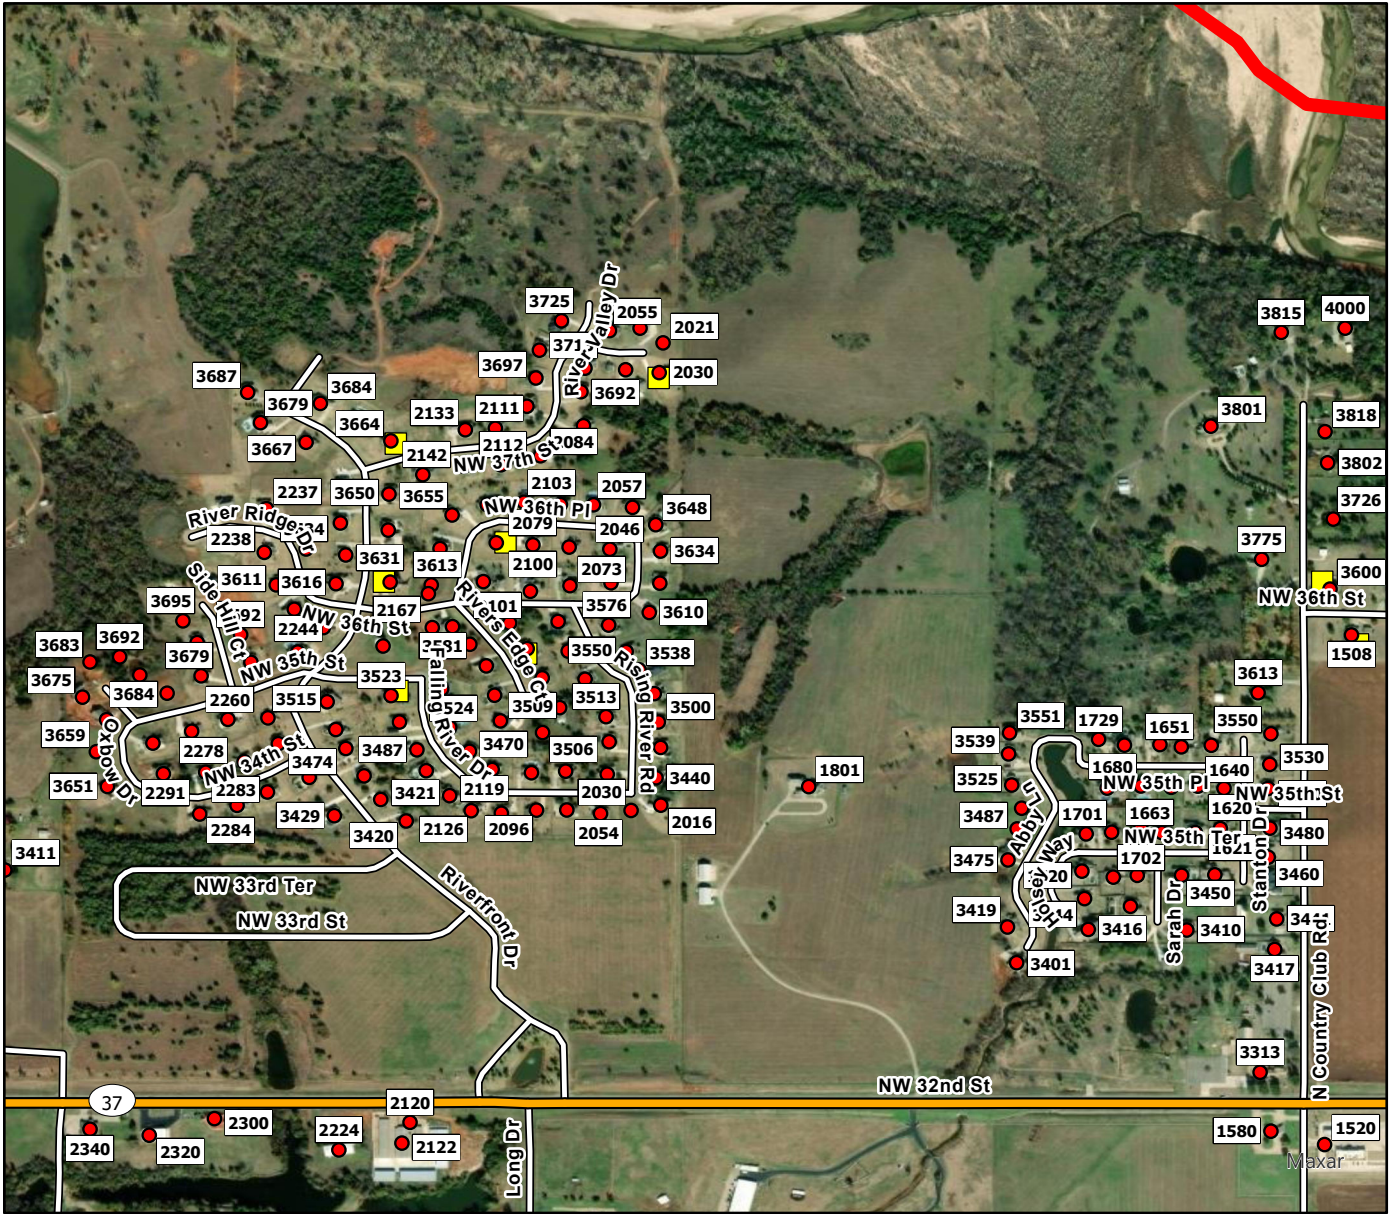

C3

Legend

- Address Point
- Storm Shelters
- Newcastle FD