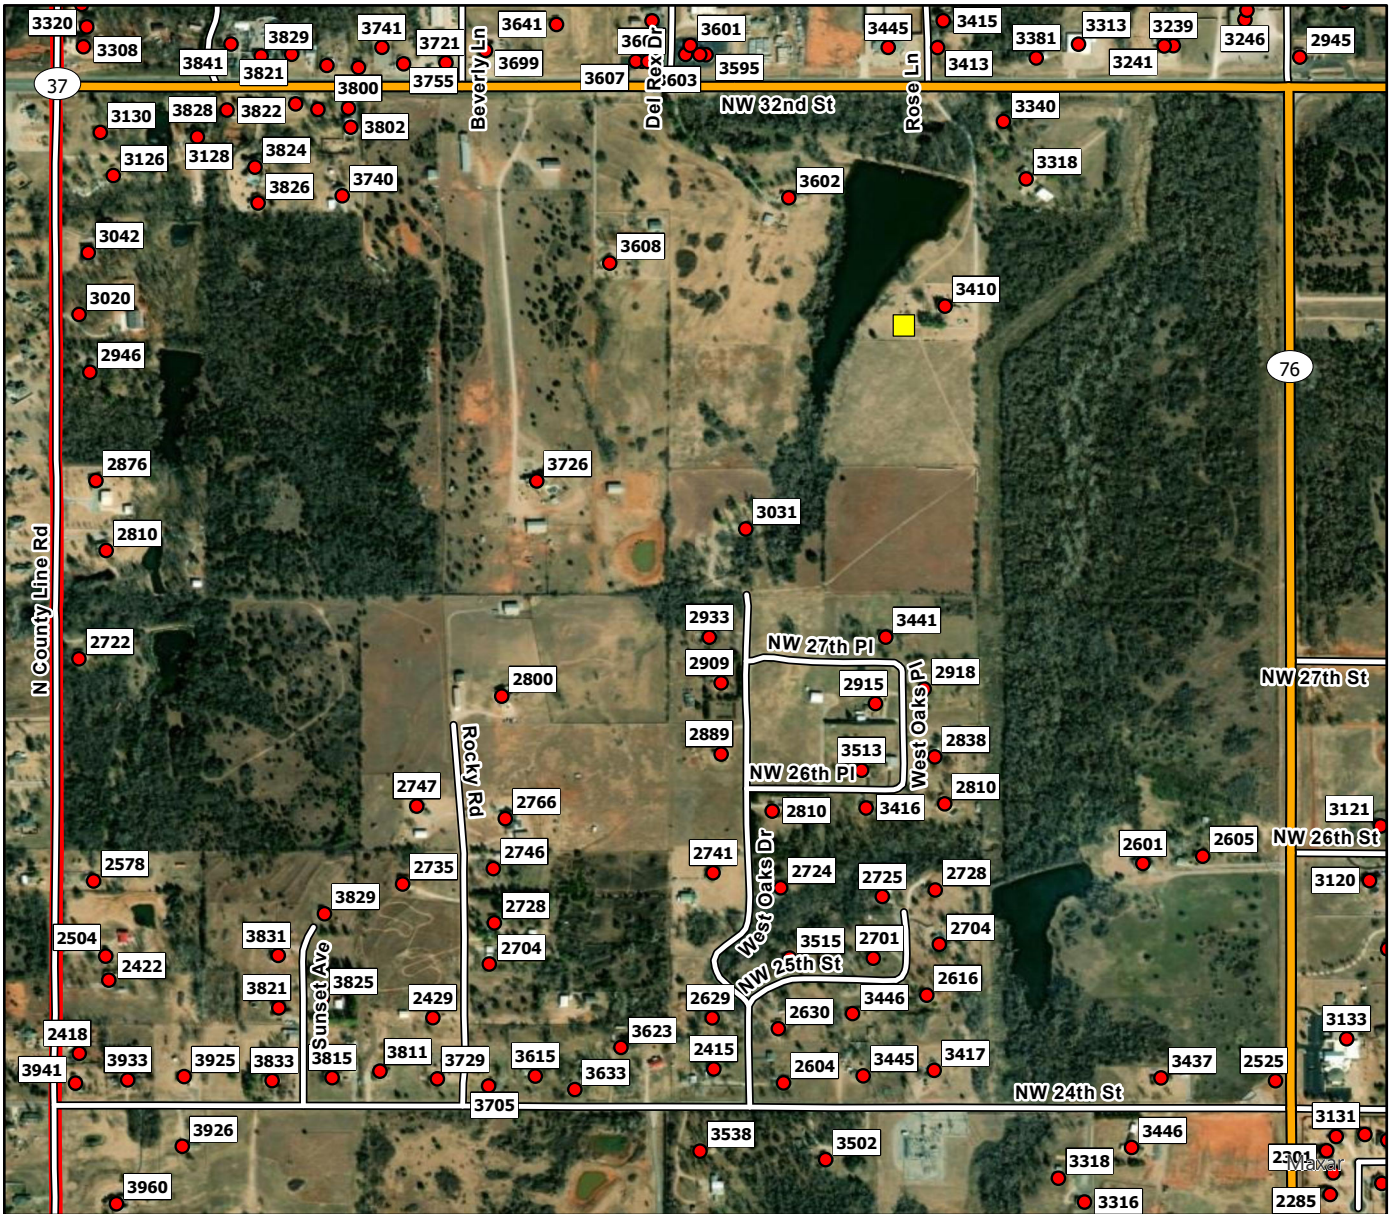

D1

Legend

- Address Point
- Storm Shelters
- Newcastle FD