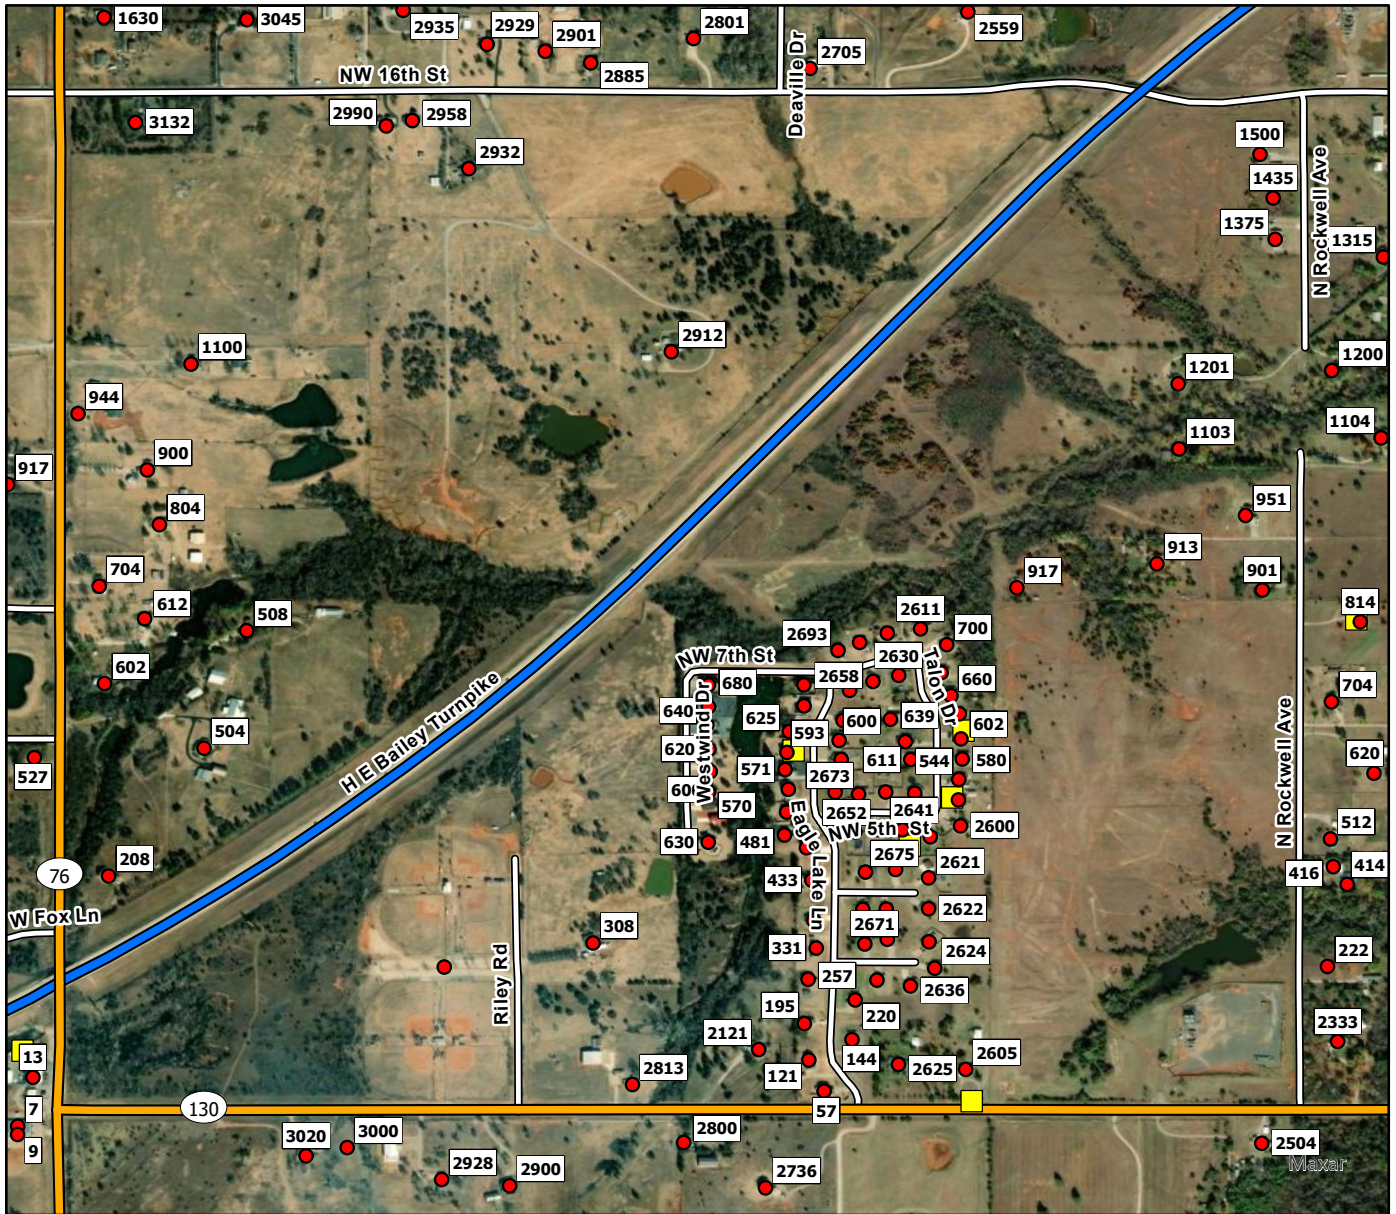

E3

Legend

- Address Point
- Storm Shelters
- ▬ Newcastle FD

E4

Legend

- Address Point
- Storm Shelters
- ▭ Newcastle FD

E5

Legend

- Address Point
- Storm Shelters
- ▭ Newcastle FD

E6

Legend

- Address Point
- Storm Shelters
- ▭ Newcastle FD

F1

Legend

- Address Point
- Storm Shelters
- ▬ Newcastle FD

F2

Legend

- Address Point
- Storm Shelters
- ▭ Newcastle FD

F3

Legend

- Address Point
- Storm Shelters
- ▭ Newcastle FD