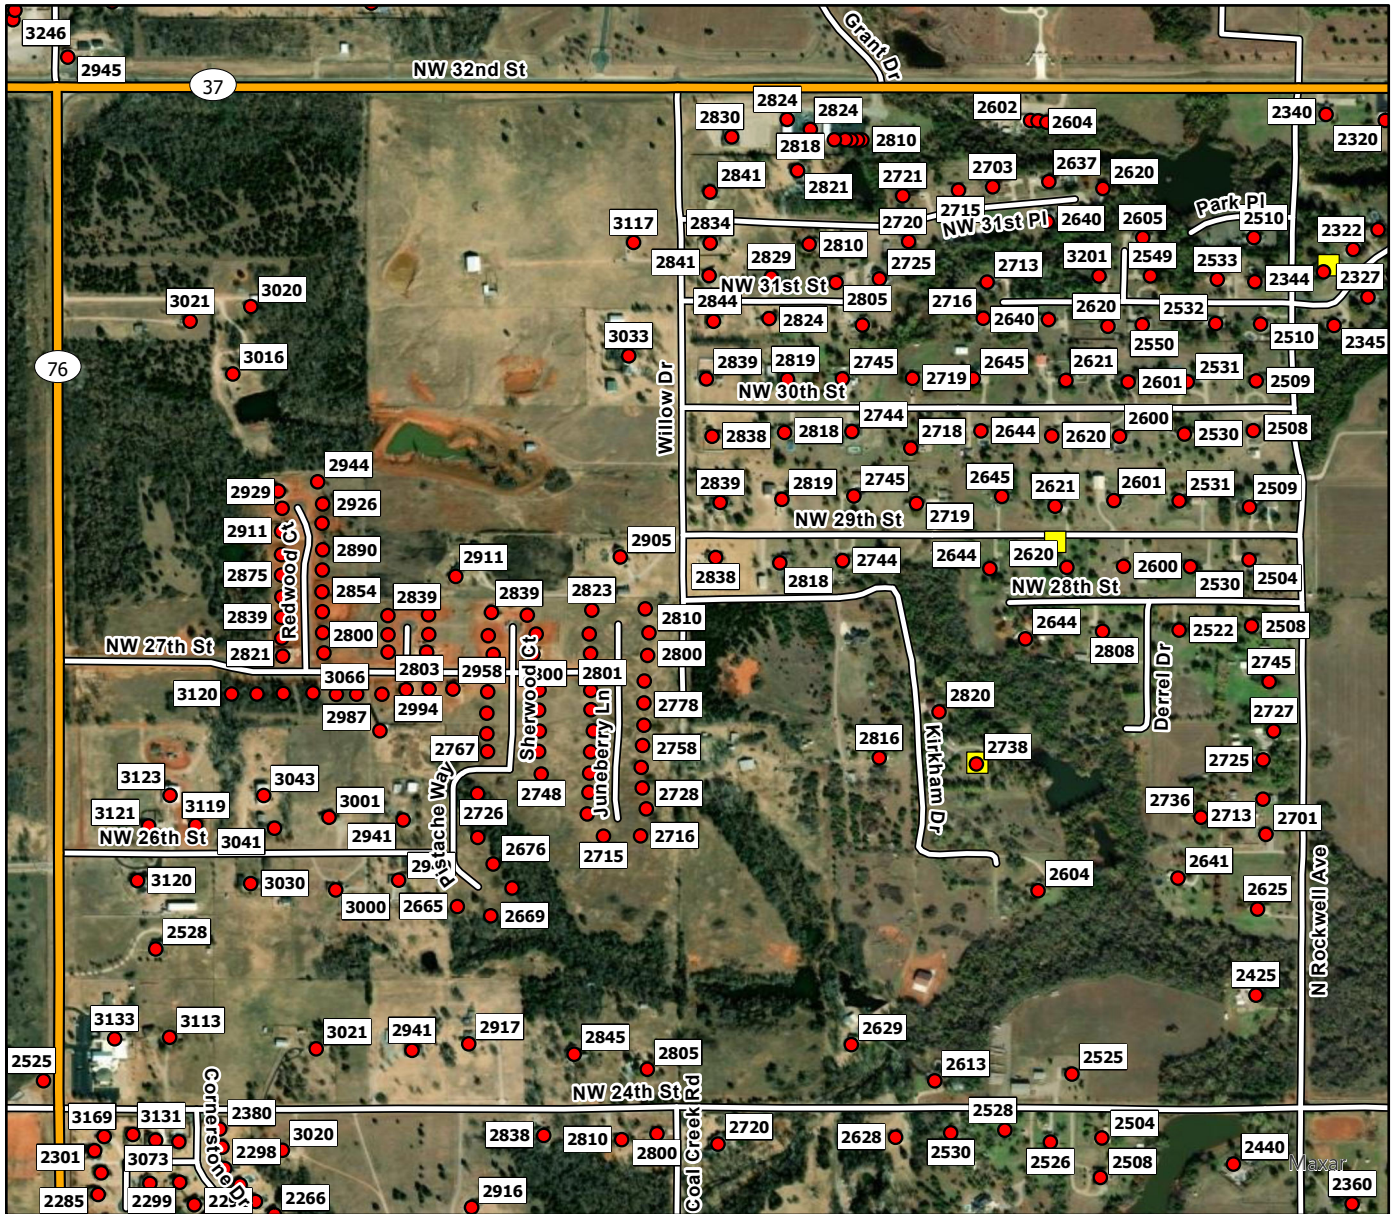

D2

Legend

- Address Point
- Storm Shelters
- ▬ Newcastle FD