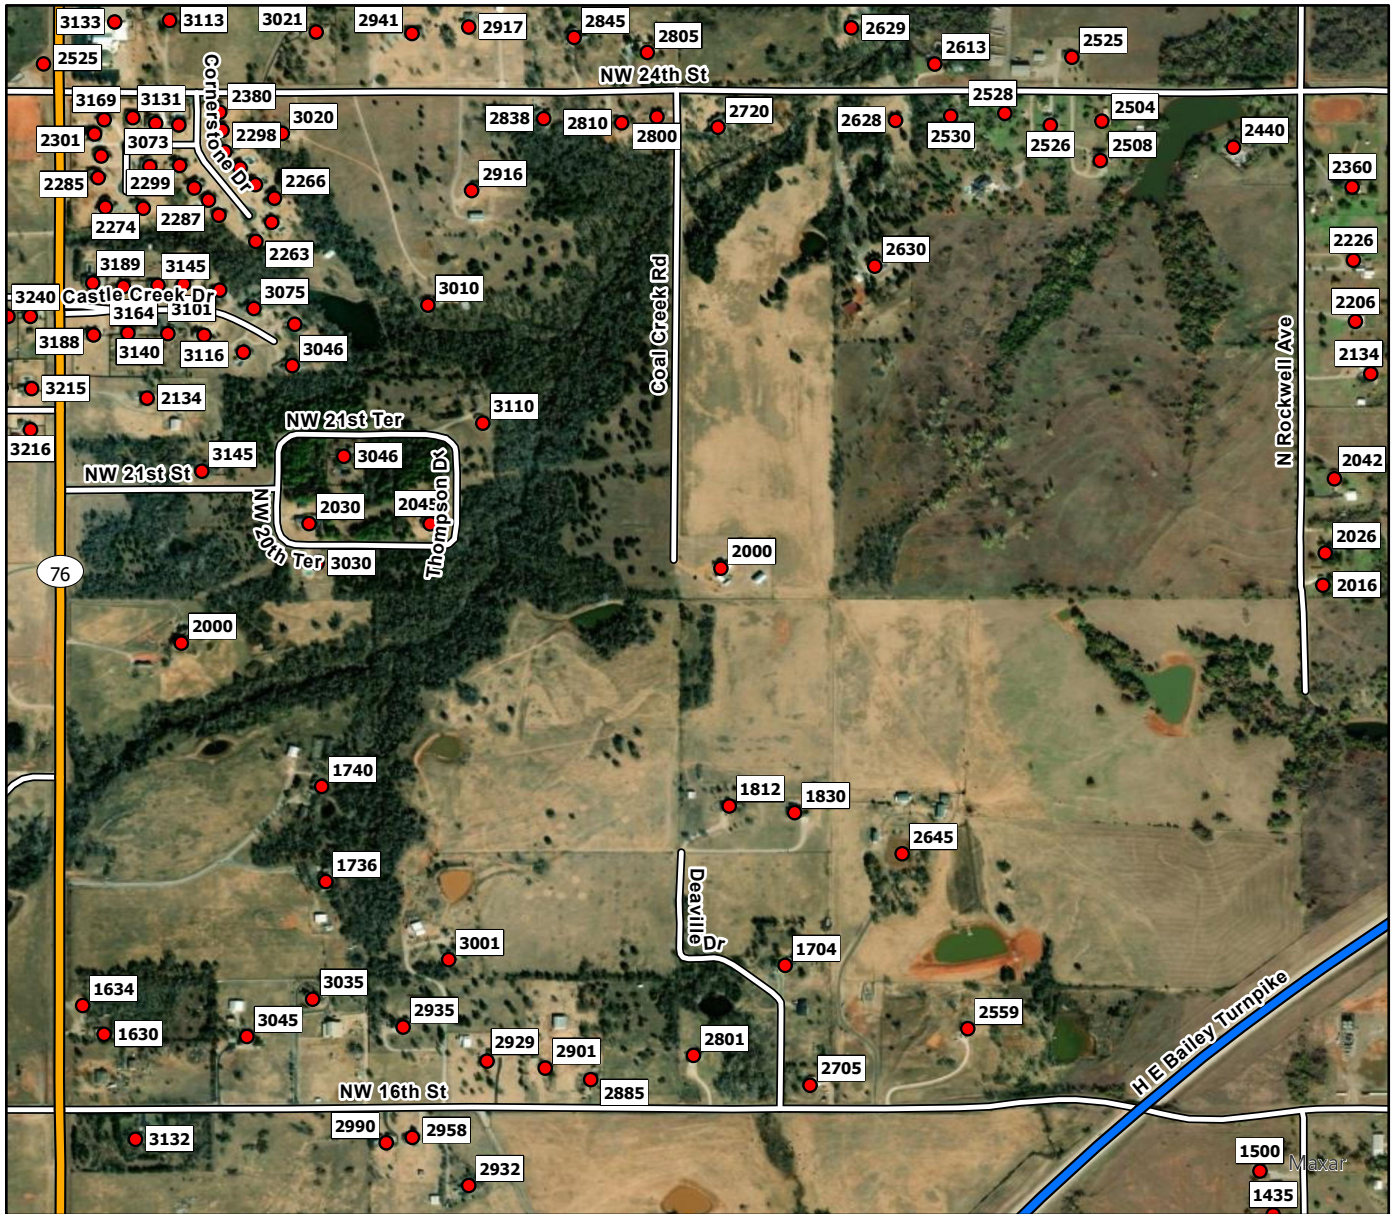

E2

Legend

- Address Point
- Storm Shelters
- ▬ Newcastle FD