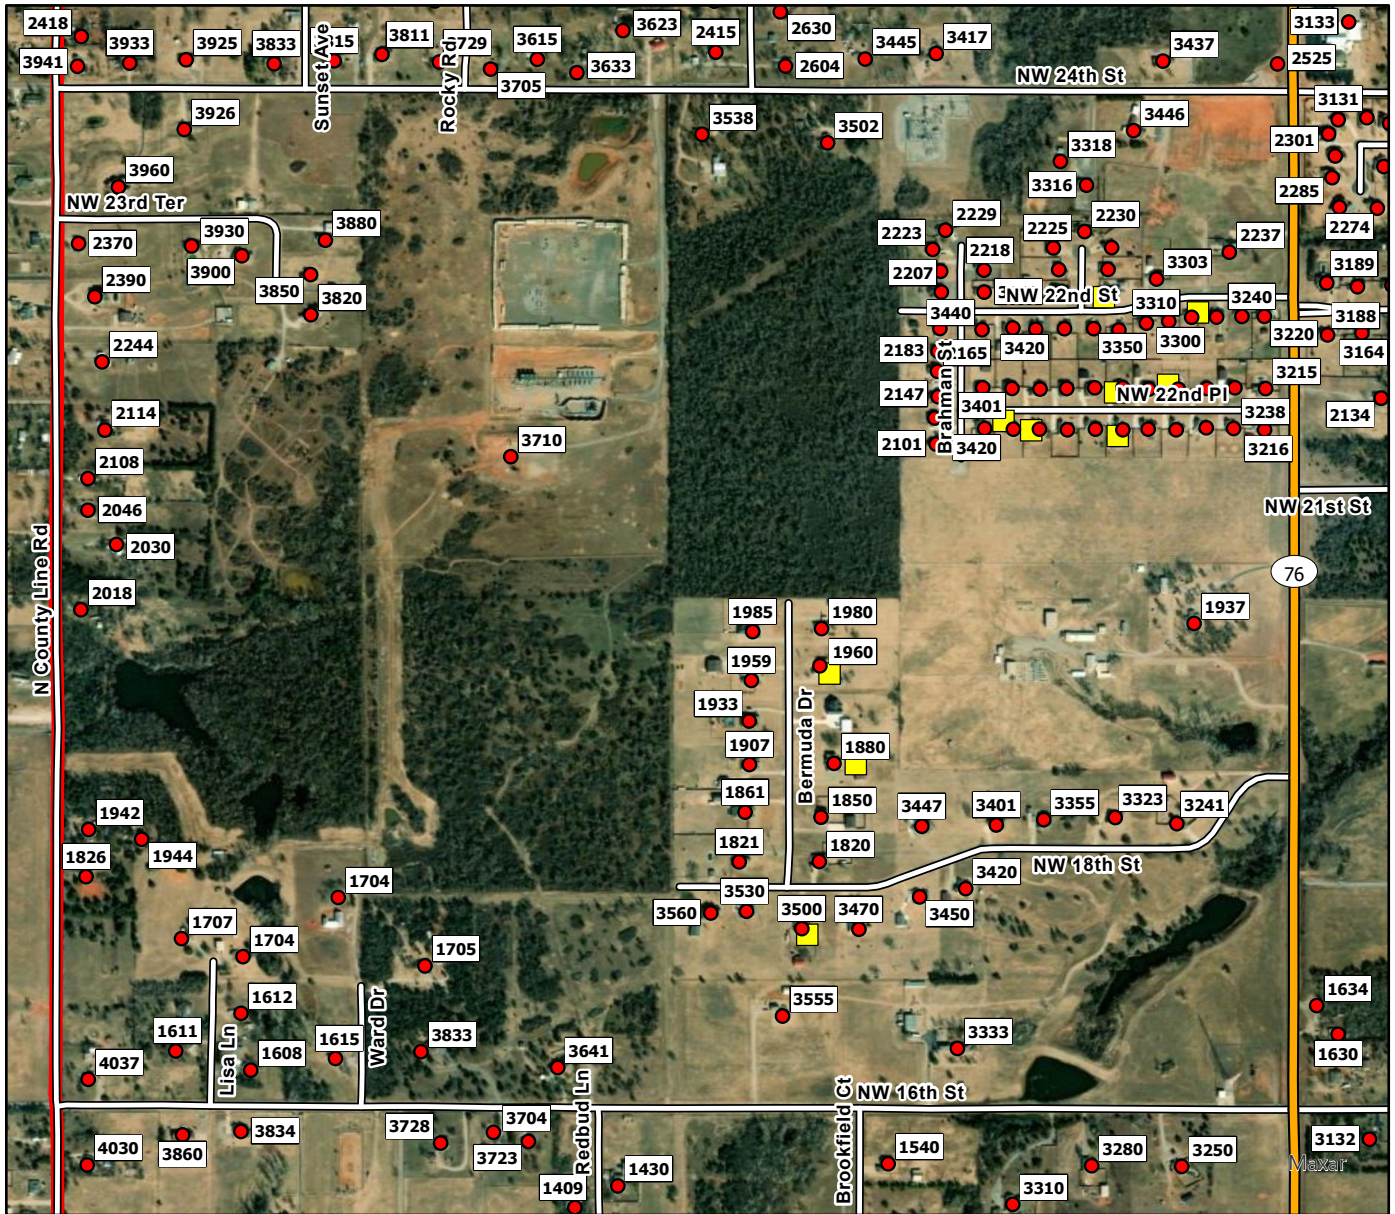

E1

Legend

- Address Point
- Storm Shelters
- ▬ Newcastle FD