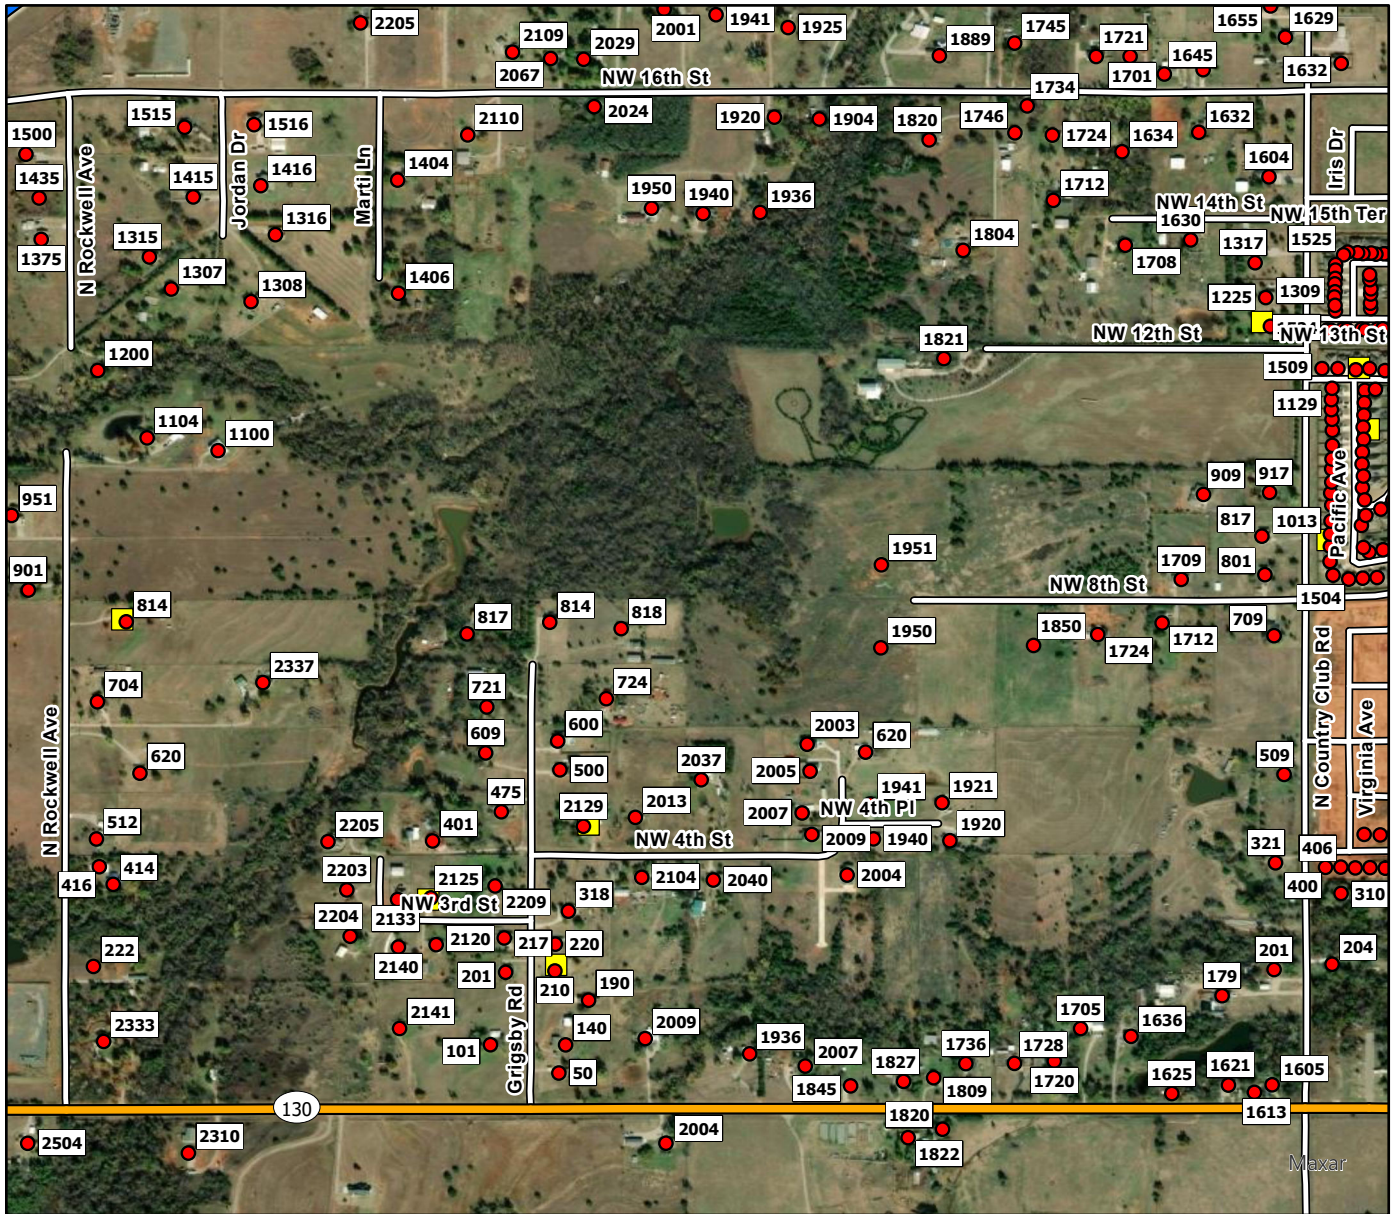

E3

Legend

- Address Point
- Storm Shelters
- ▬ Newcastle FD

E4

Legend

- Address Point
- Storm Shelters
- ▭ Newcastle FD

E5

Legend

- Address Point
- Storm Shelters
- ▭ Newcastle FD

E6

Legend

- Address Point
- Storm Shelters
- ▭ Newcastle FD

F1

Legend

- Address Point
- Storm Shelters
- ▬ Newcastle FD

F2

Legend

- Address Point
- Storm Shelters
- ▭ Newcastle FD

F3

Legend

- Address Point
- Storm Shelters
- ▭ Newcastle FD