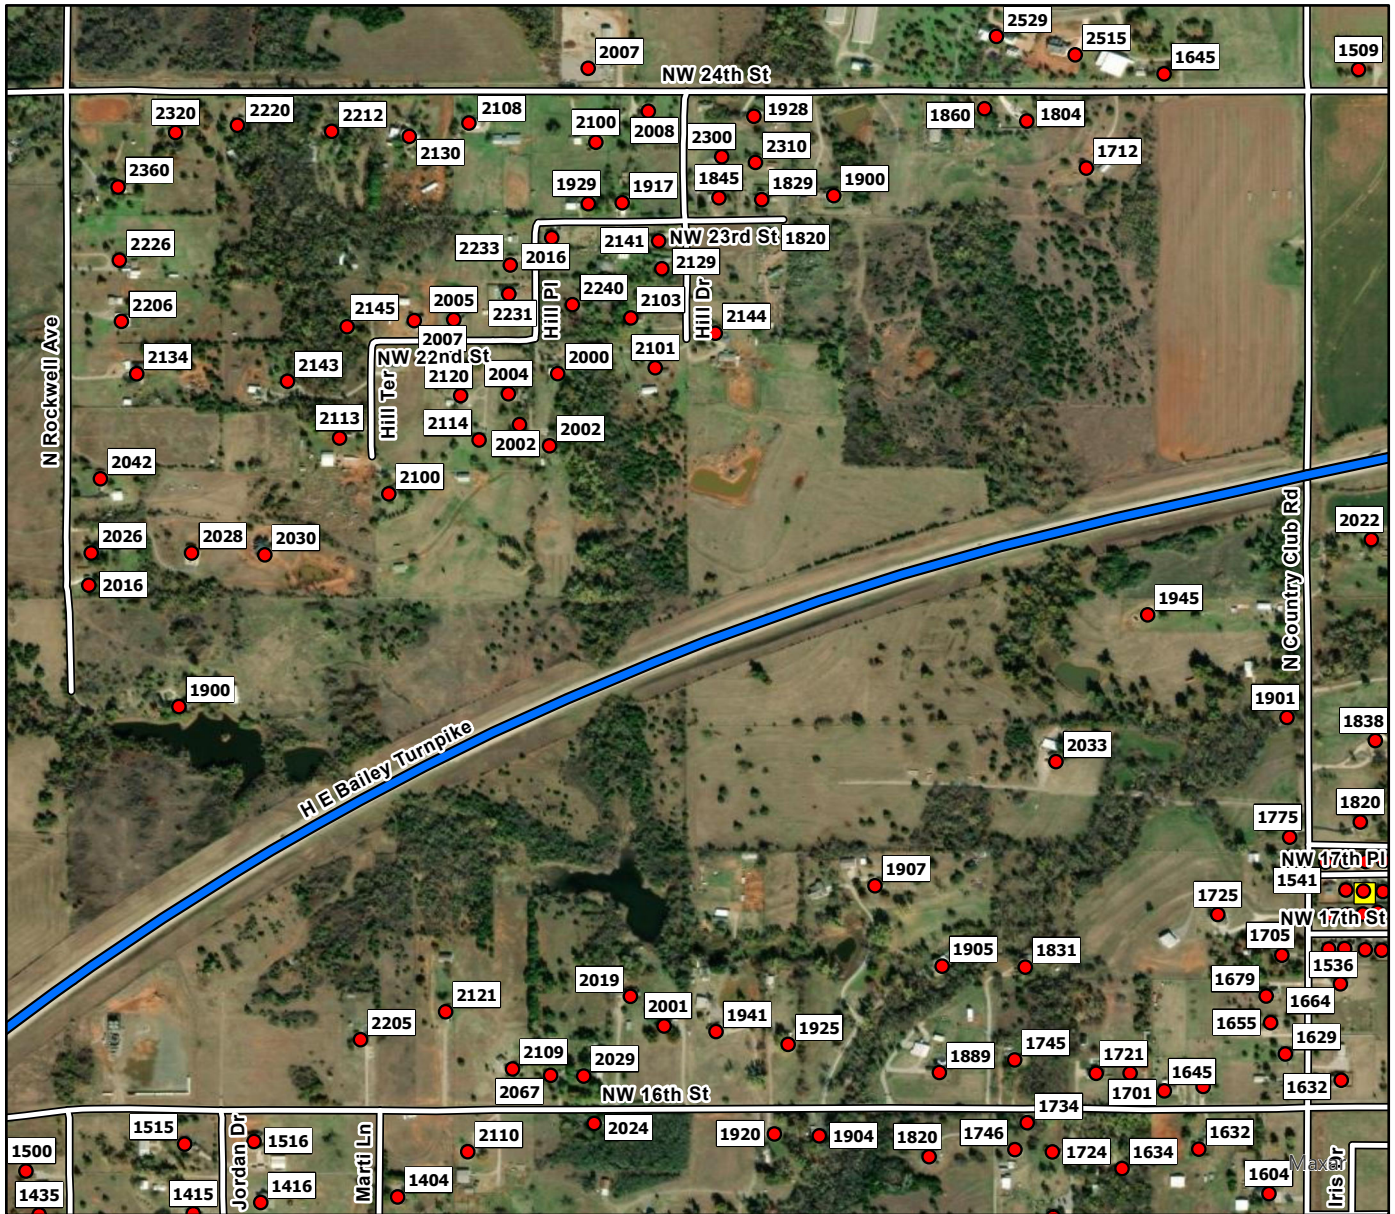

- Address Point
- Storm Shelters
- Newcastle FD

D4

Legend

- Address Point
- Storm Shelters
- ▬ Newcastle FD

D5

Legend

- Address Point
- Storm Shelters
- ▬ Newcastle FD

D6

Legend

- Address Point
- Storm Shelters
- Newcastle FD

E1

Legend

- Address Point
- Storm Shelters
- ▬ Newcastle FD

E2

Legend

- Address Point
- Storm Shelters
- ▬ Newcastle FD

E3

Legend

- Address Point
- Storm Shelters
- ▬ Newcastle FD

E4

Legend

- Address Point
- Storm Shelters
- ▭ Newcastle FD

E5

Legend