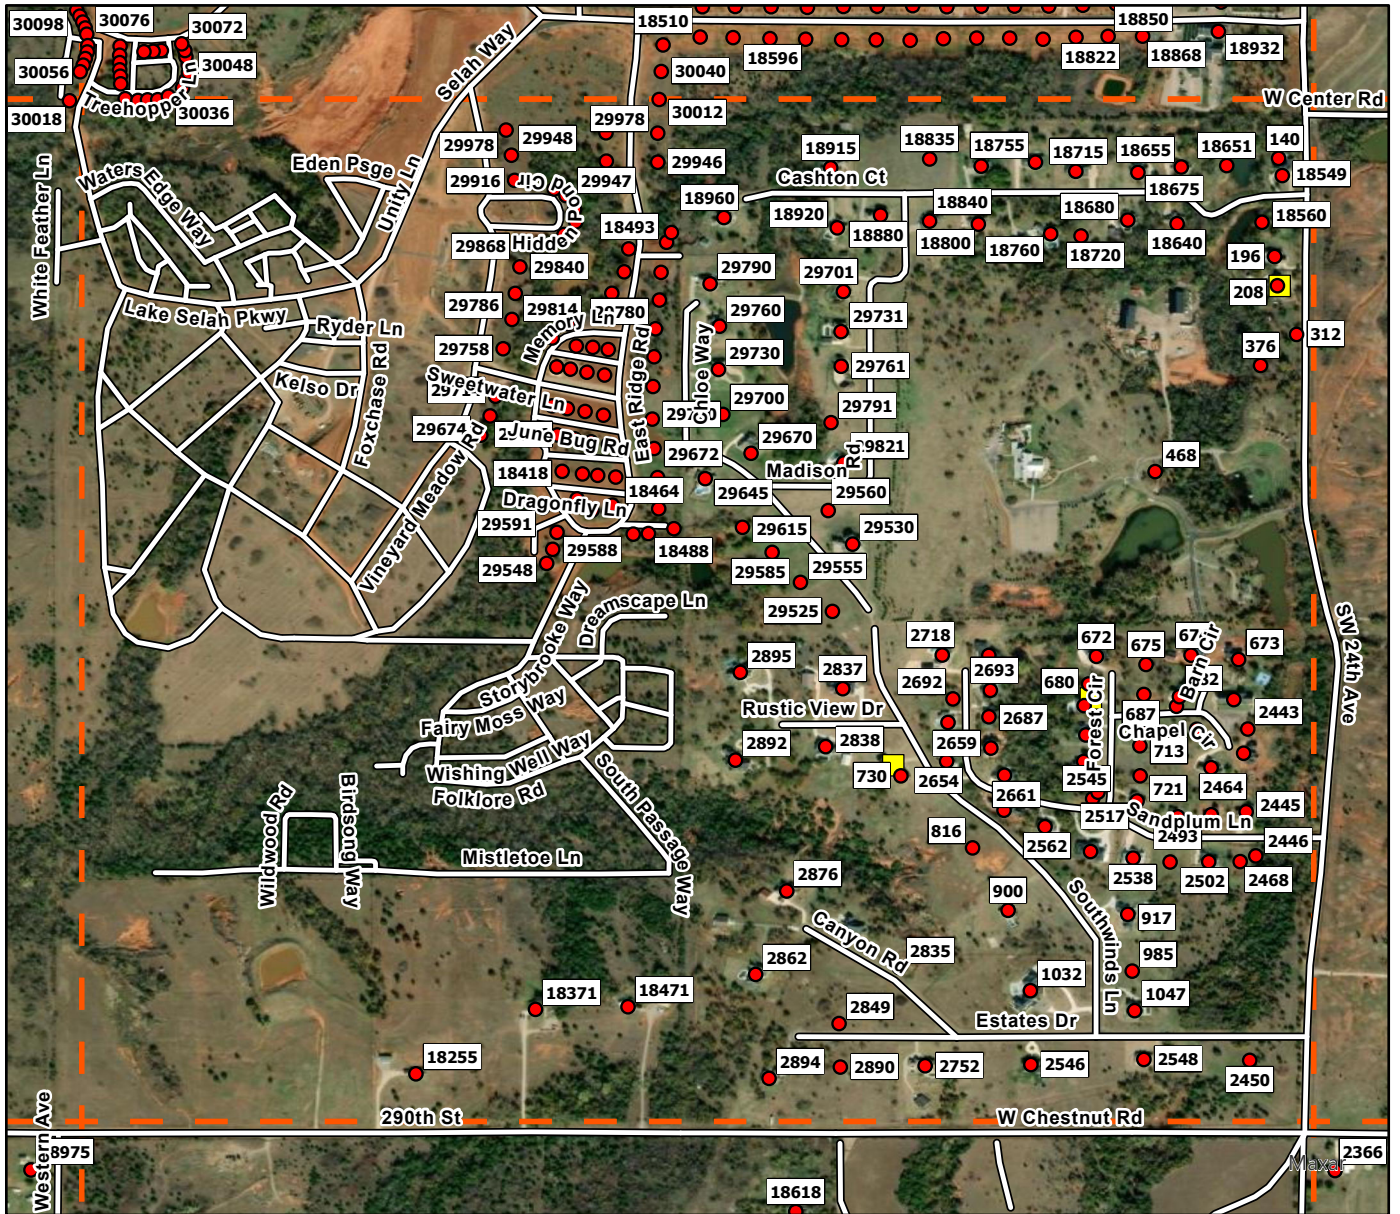

D3

Legend

- Address Point
- Storm Shelters
- Goldsby FD
- ┌└ Goldsby Grid