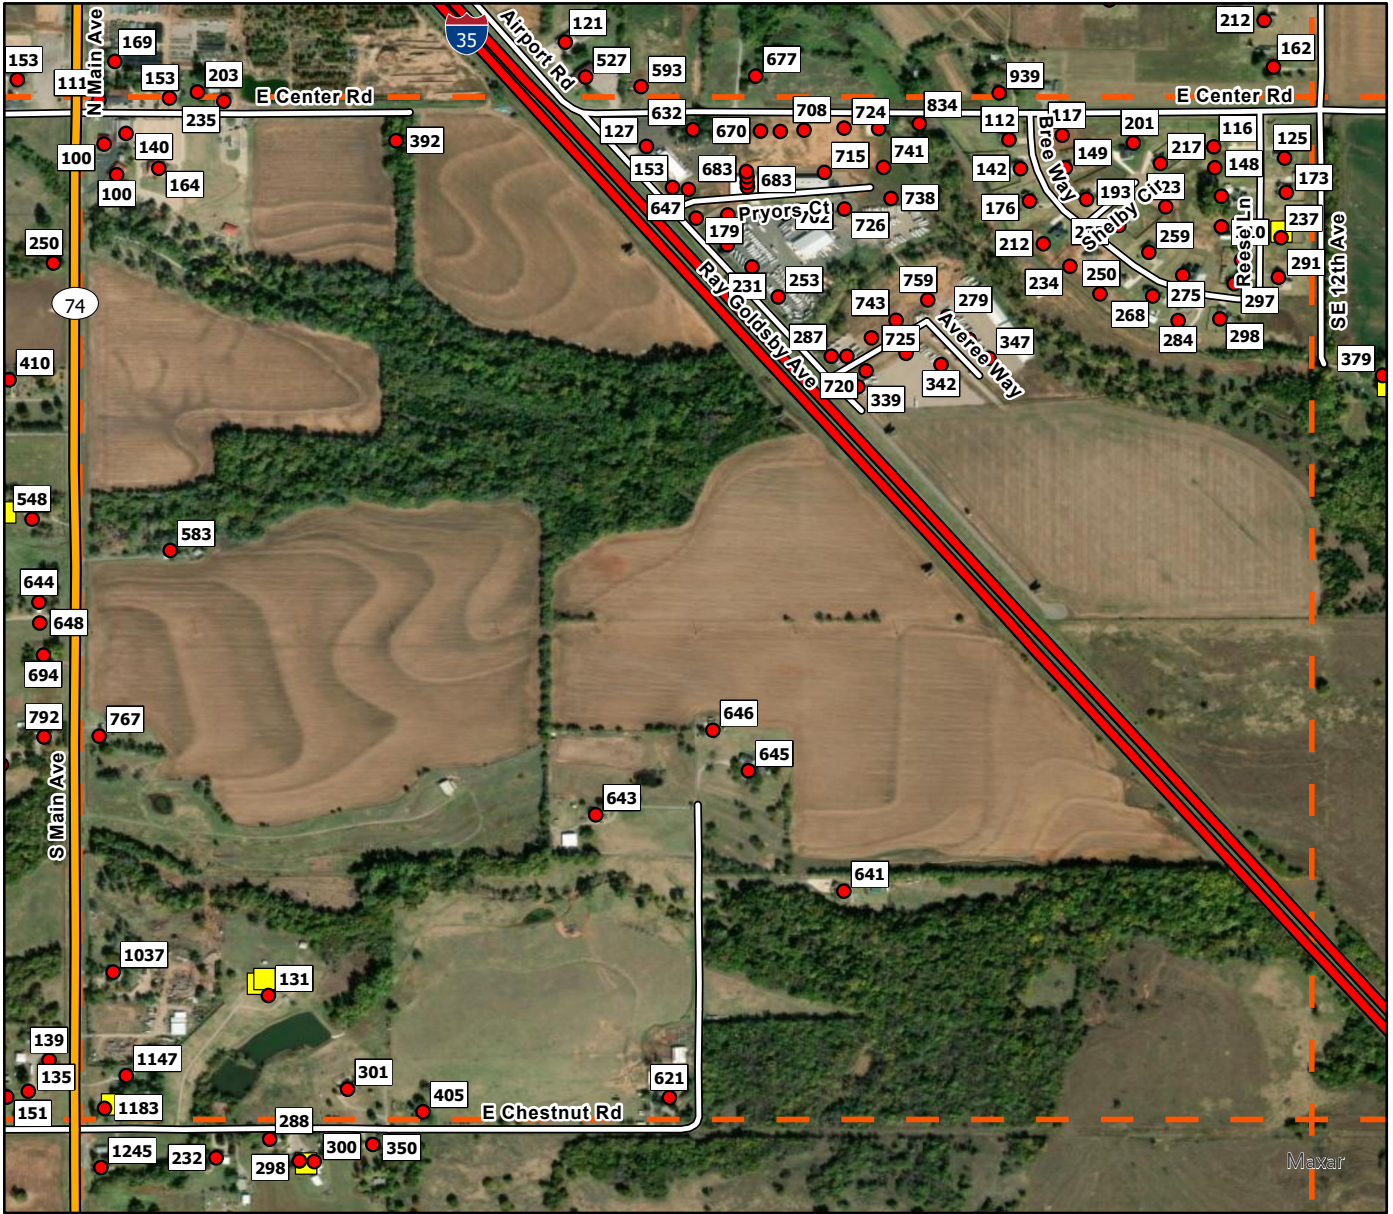

D6

Legend

- Address Point
- Storm Shelters
- Goldsby FD
- Goldsby Grid