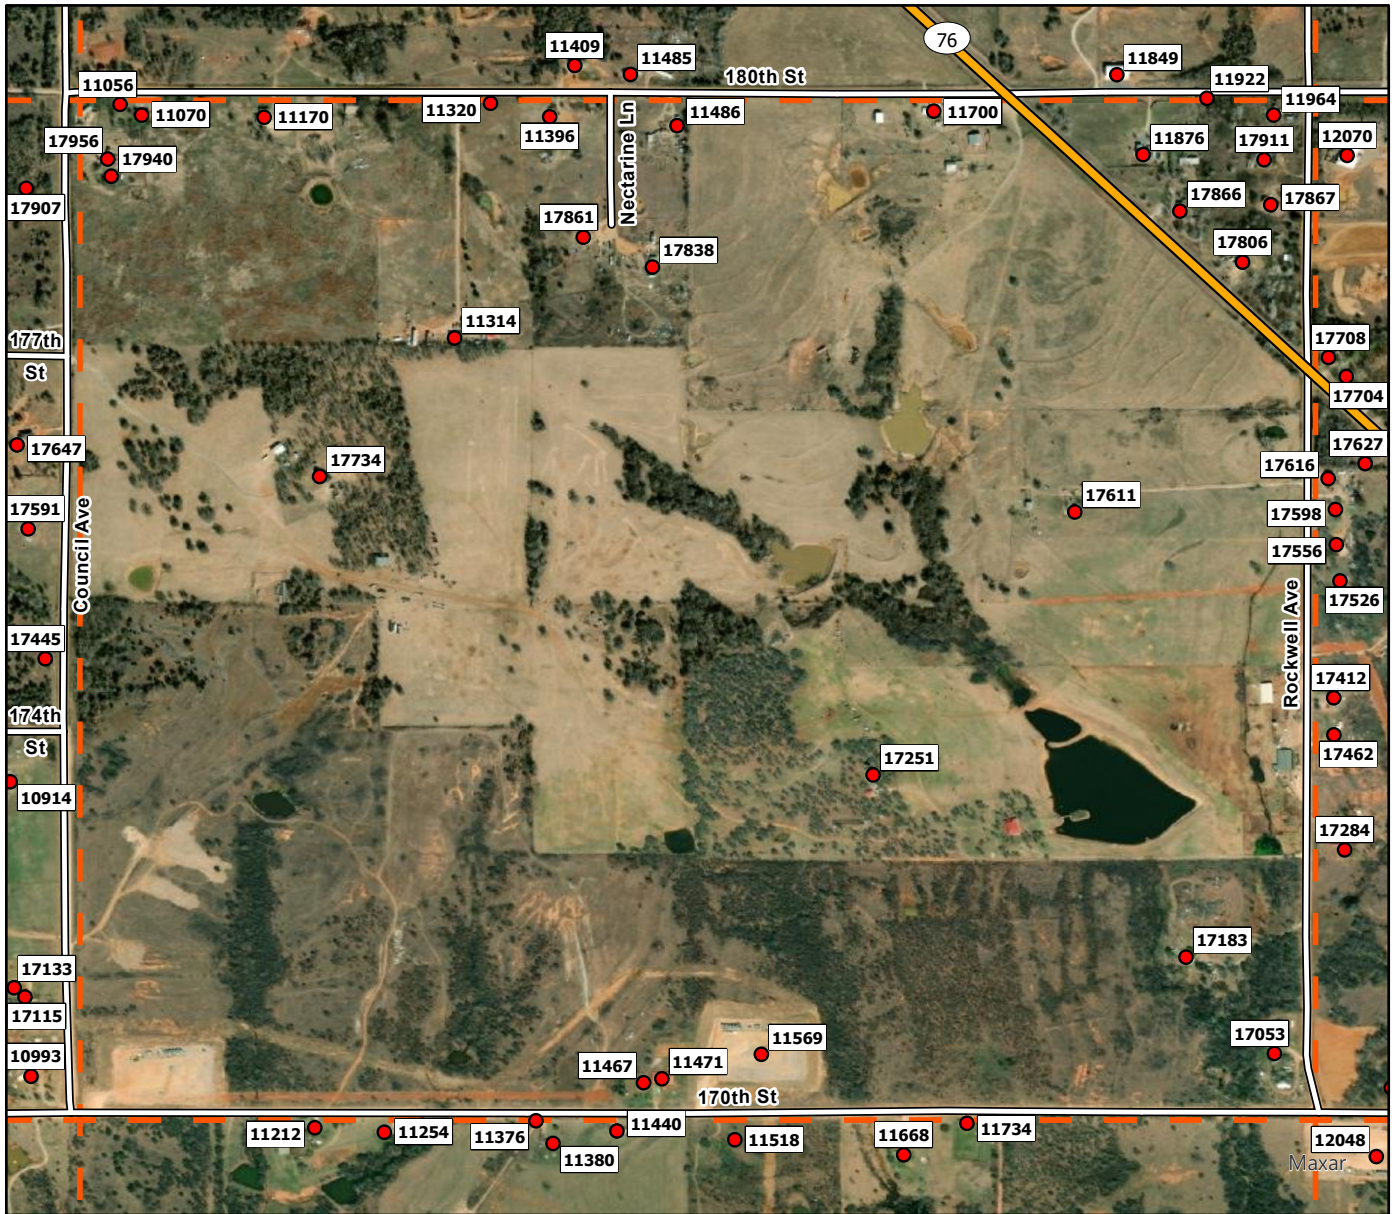

I2

Legend

- Address Point
- Storm Shelters
- Dibble FD
- Superfund Site
- Dibble Grid