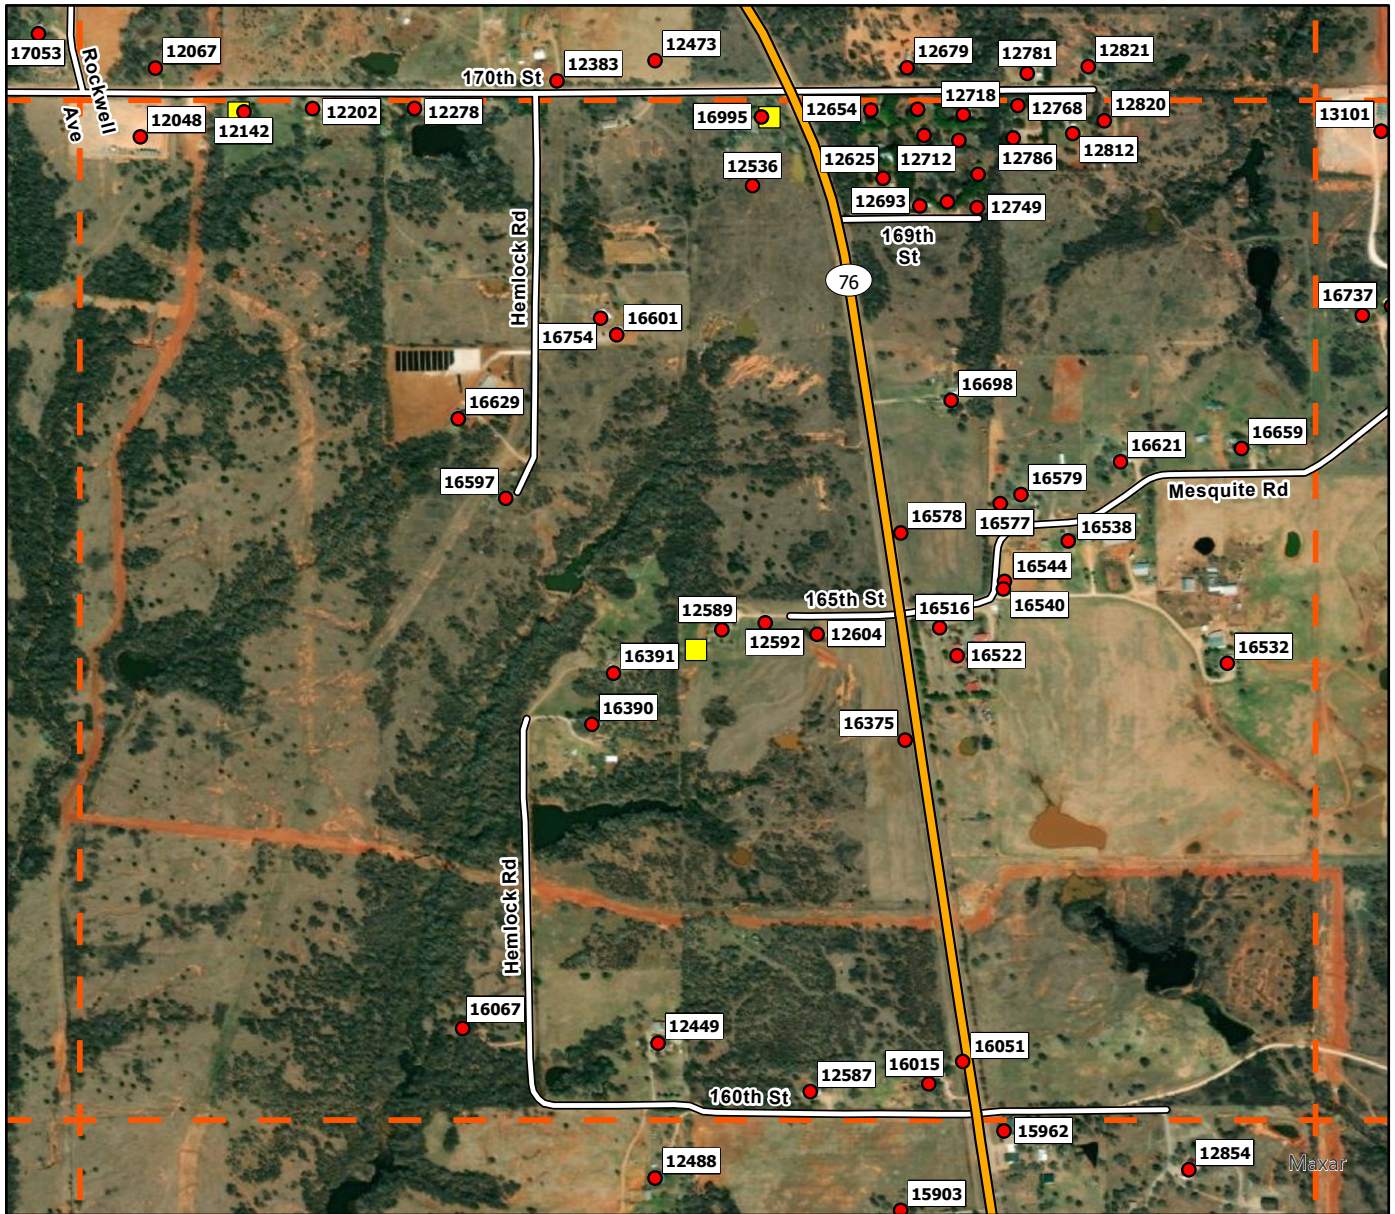

J3

Legend

- Address Point
- Storm Shelters
- Dibble FD
- Superfund Site
- Dibble Grid