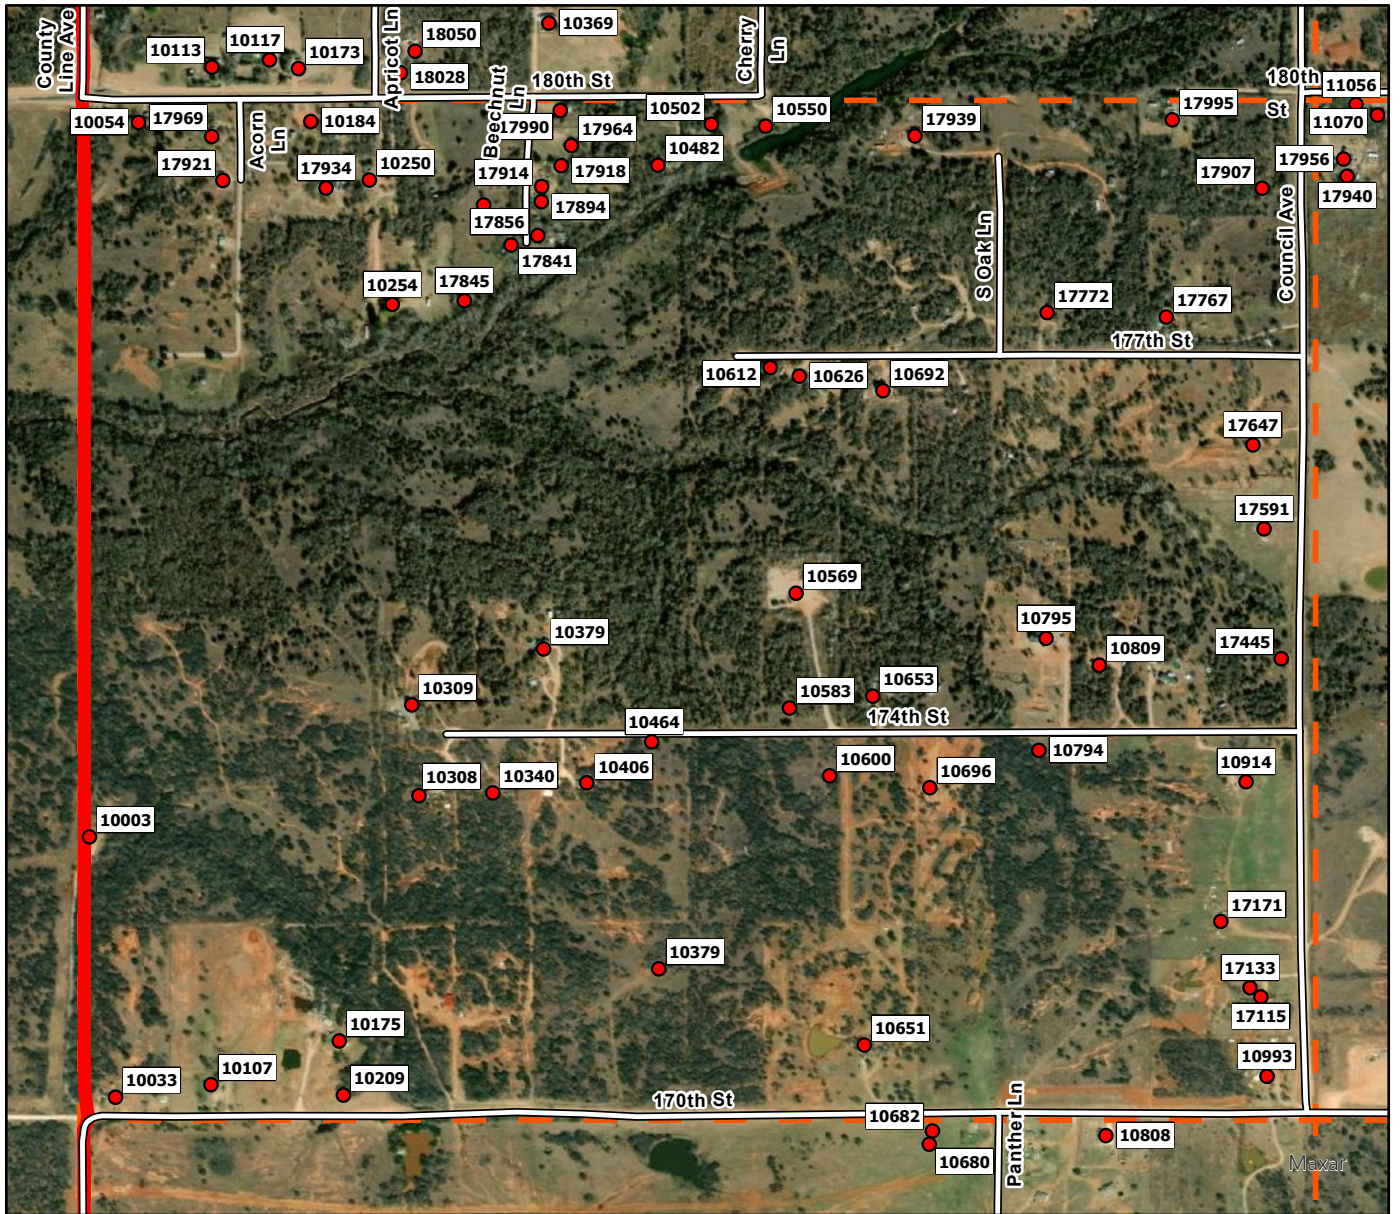

I 1

Legend

- Address Point
- Storm Shelters
- Dibble FD
- Superfund Site
- Dibble Grid