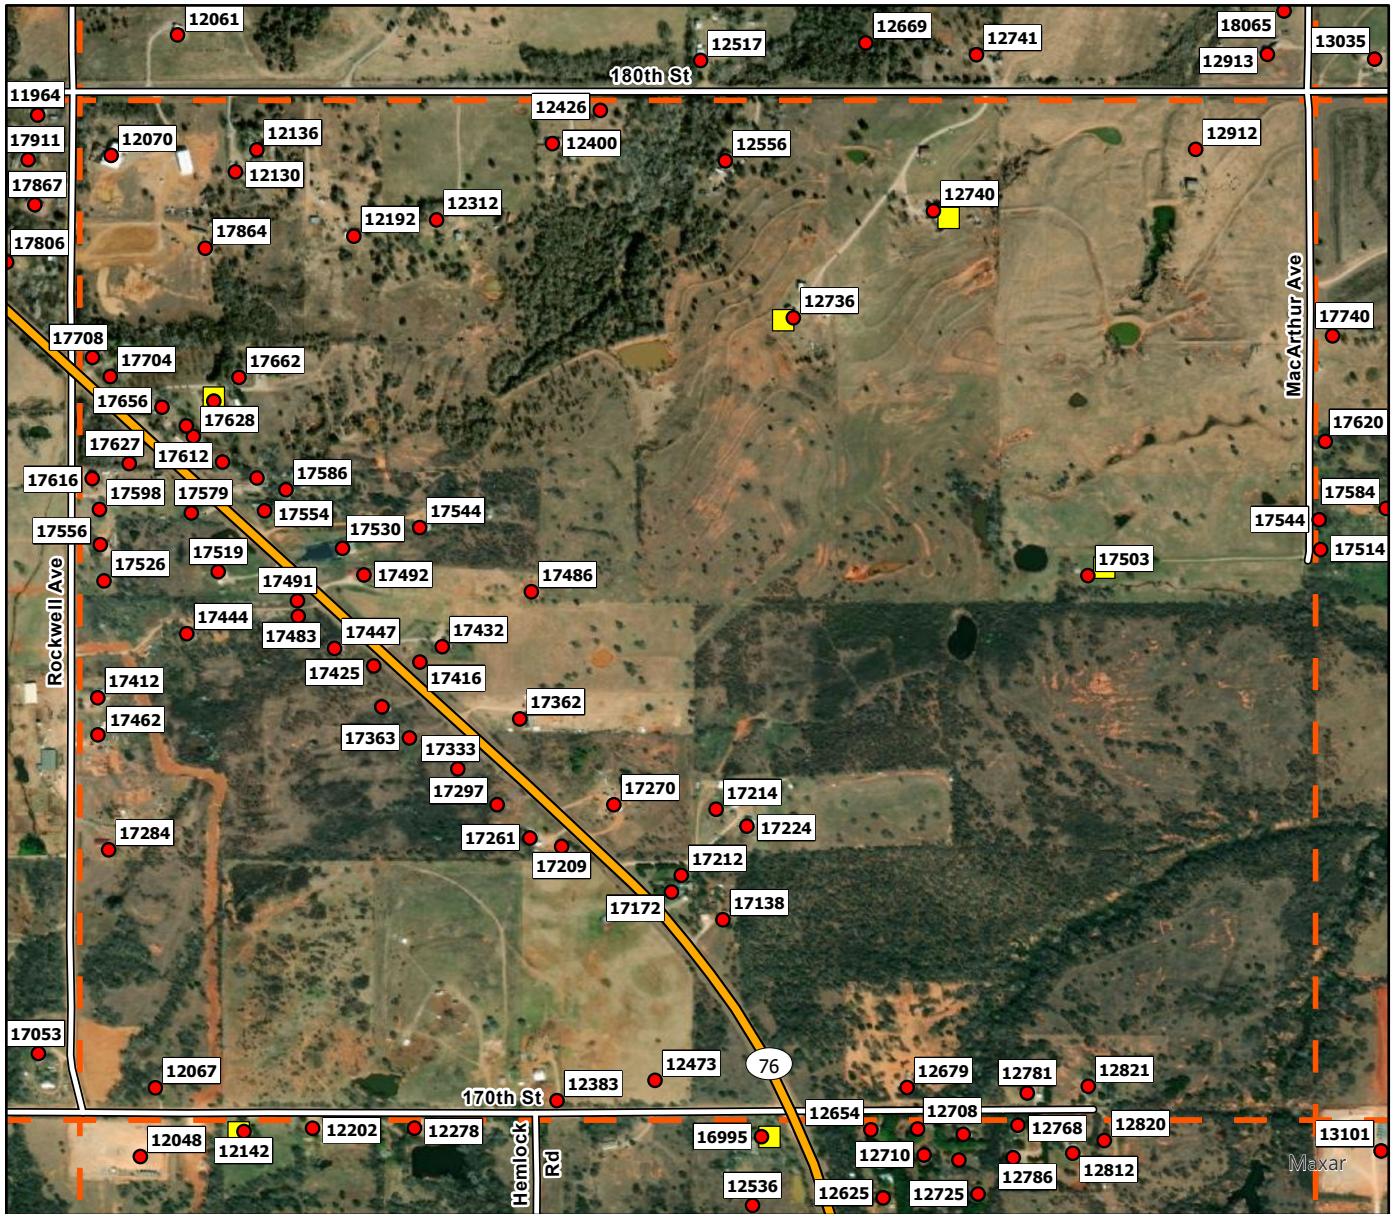

I3

Legend

- Address Point
- Storm Shelters
- Dibble FD
- Superfund Site
- Dibble Grid