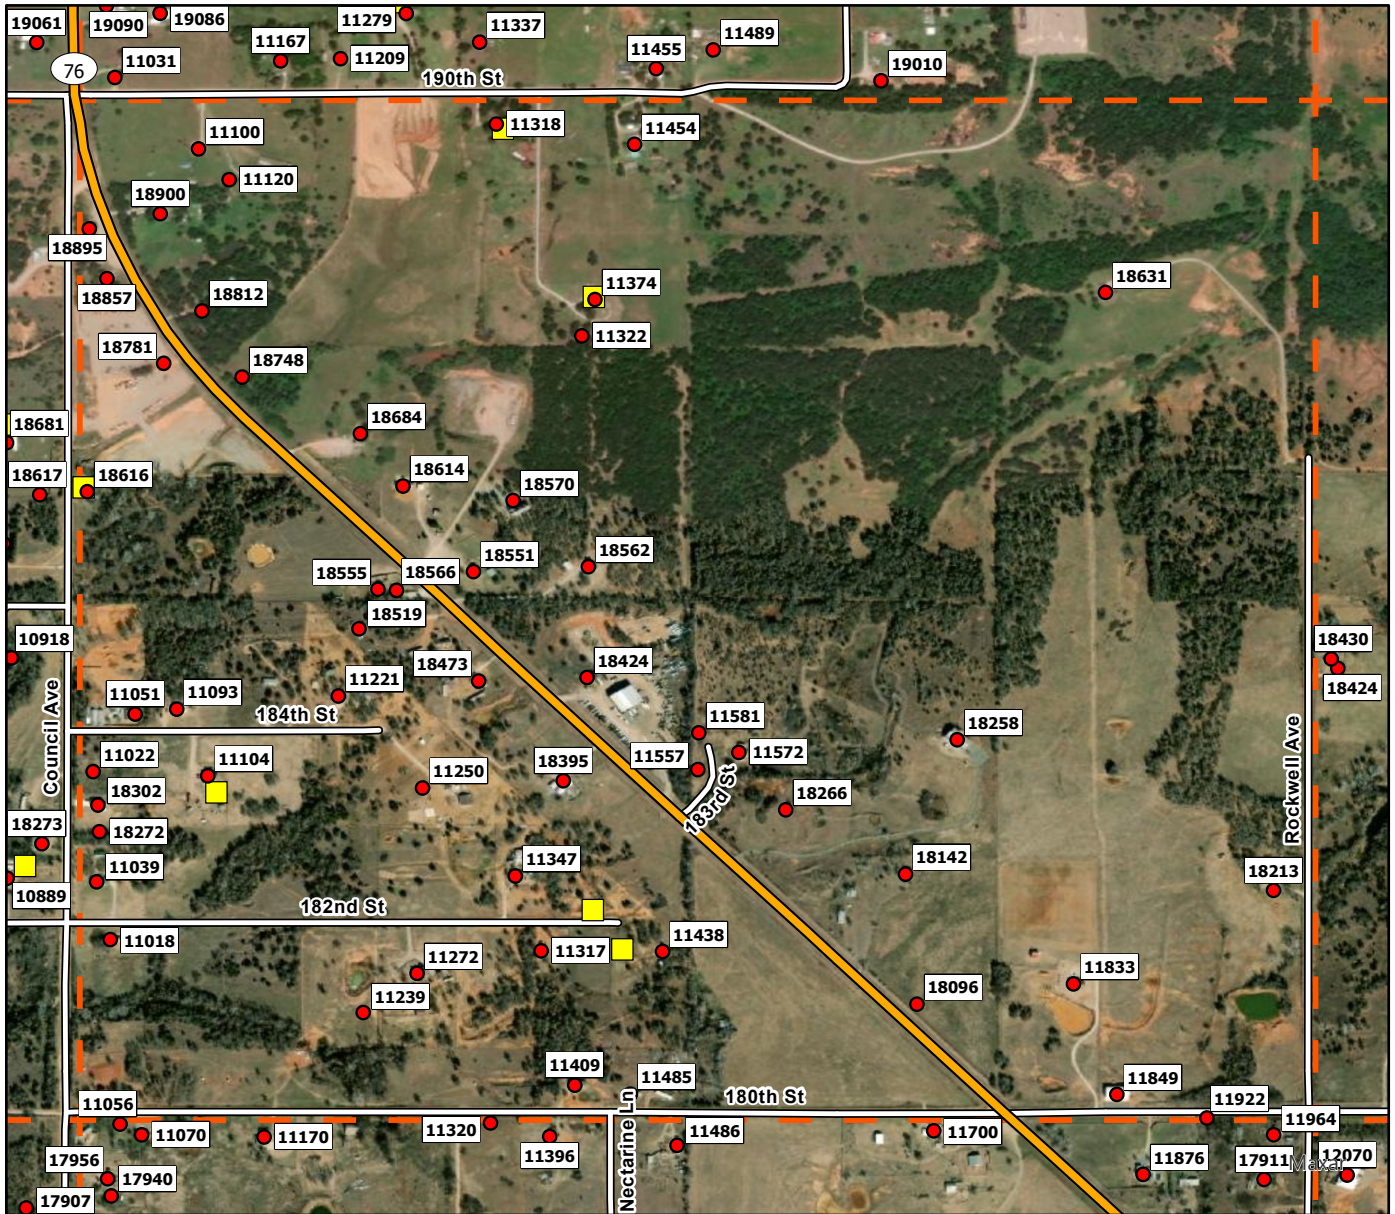

H2

Legend

- Address Point
- Storm Shelters
- Dibble FD
- ▨ Superfund Site
- ▨ Dibble Grid