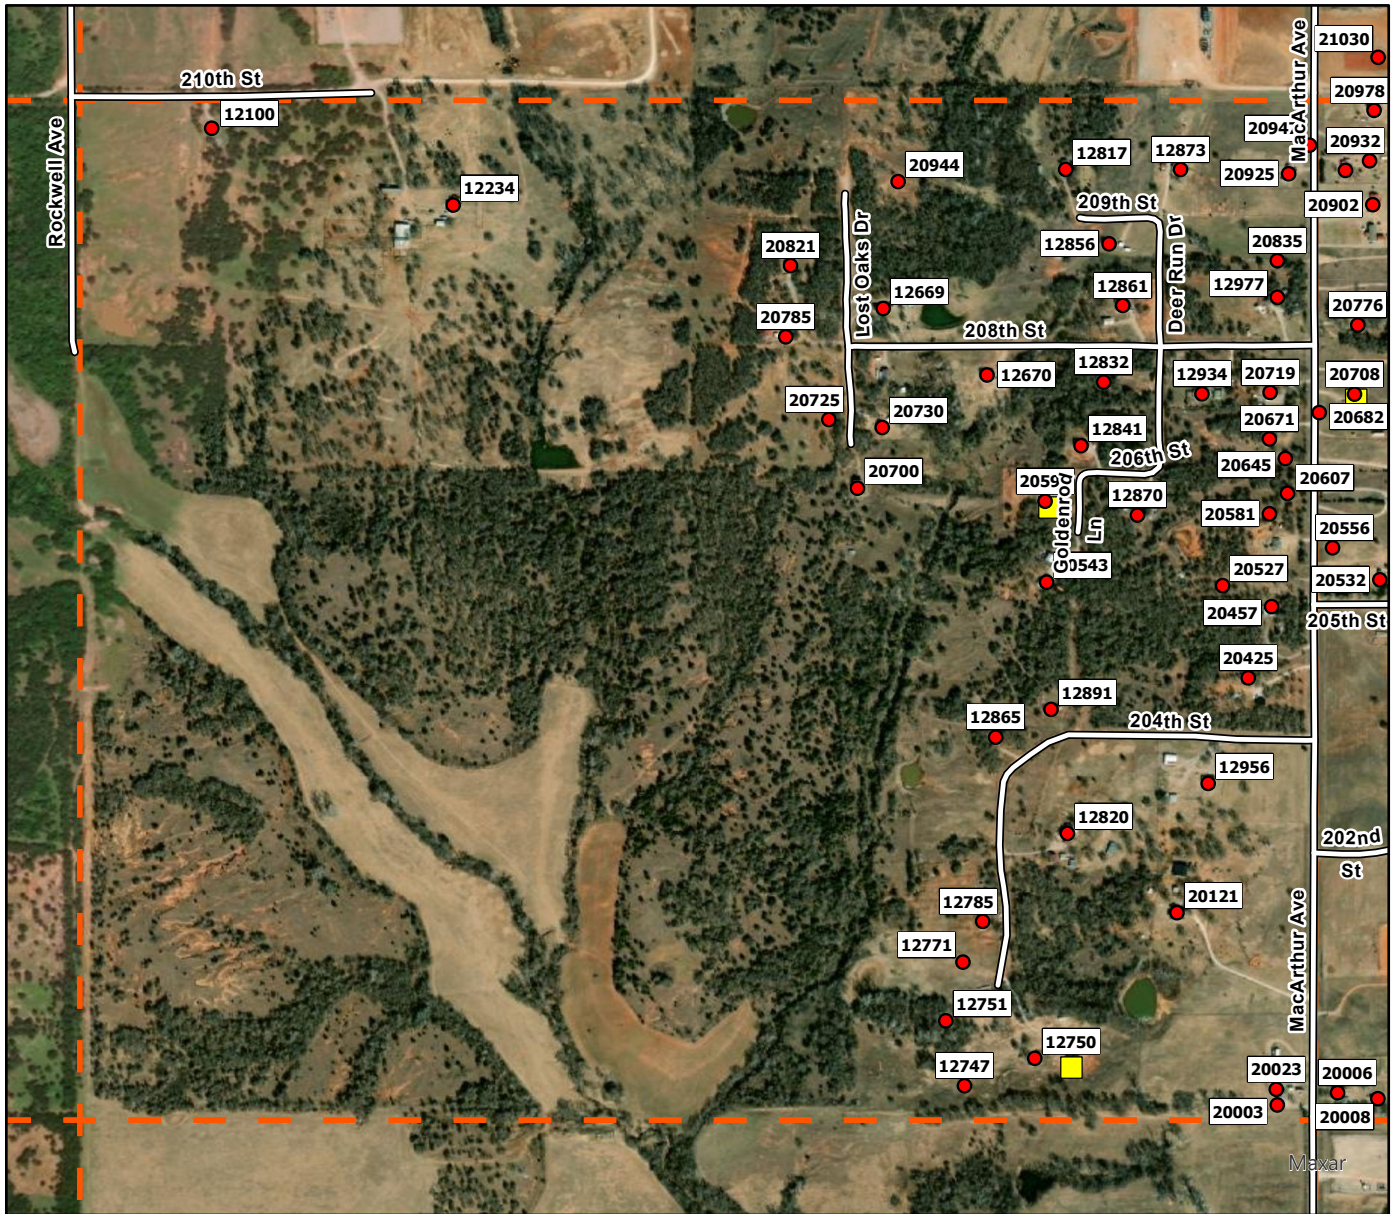

F3

Legend

- Address Point
- Storm Shelters
- Dibble FD
- Superfund Site
- Dibble Grid