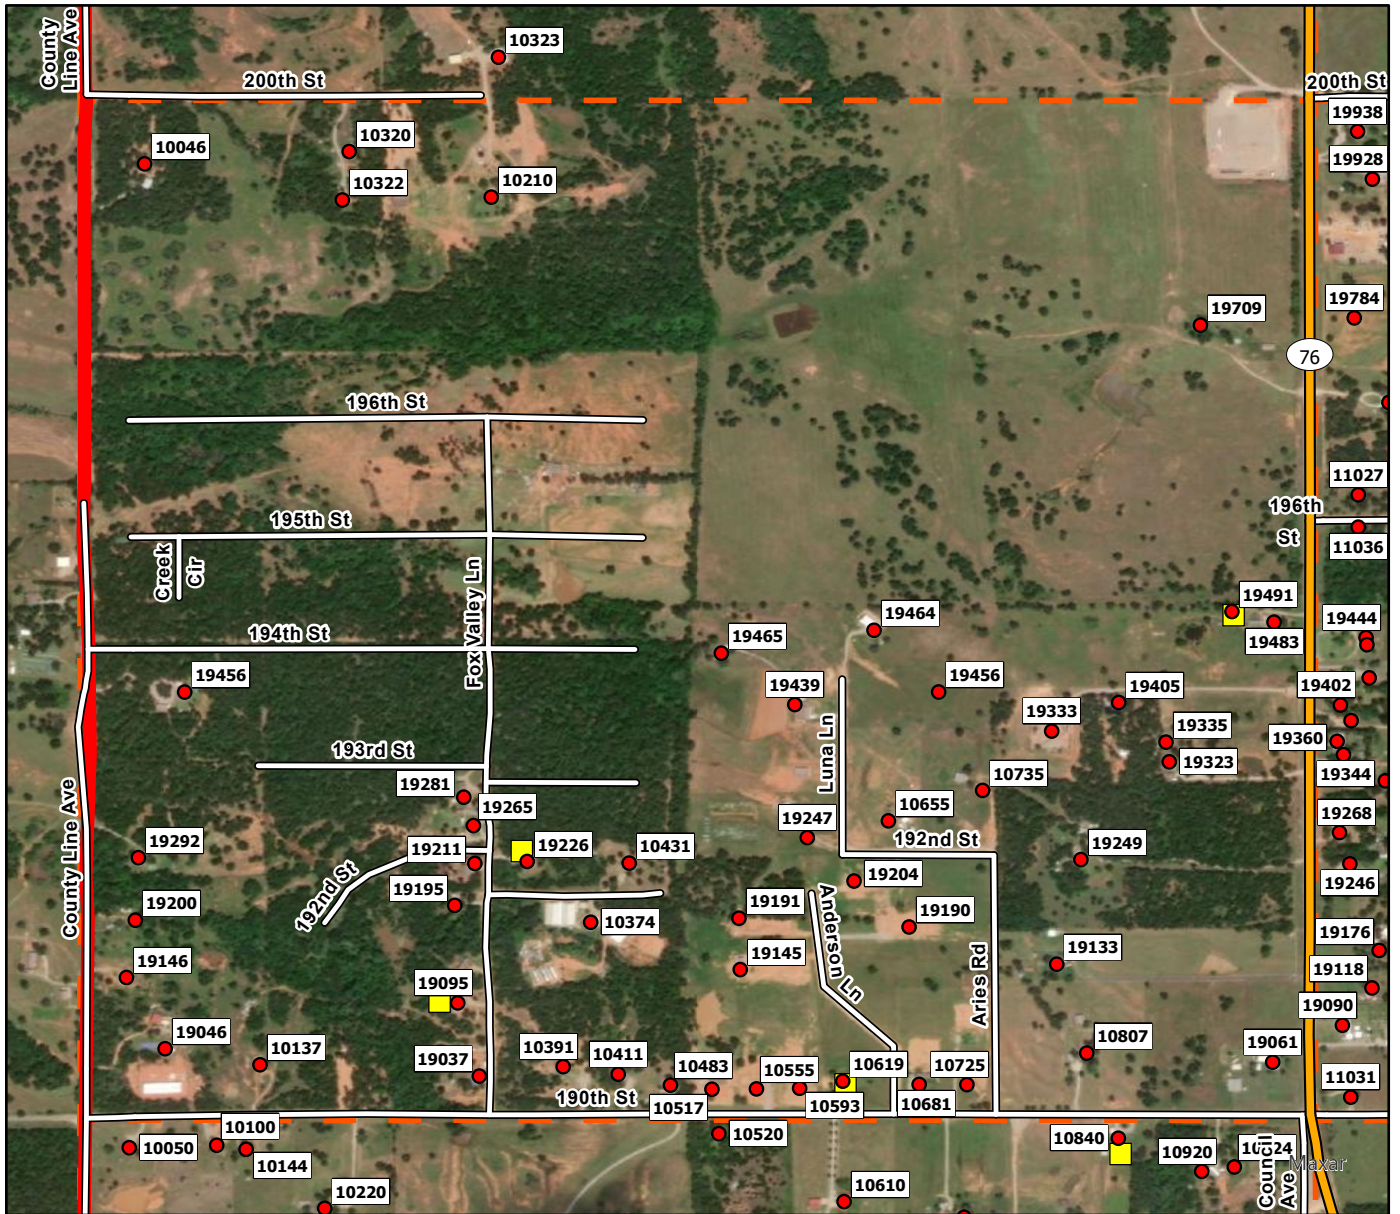

G1

Legend

- Address Point
- Storm Shelters
- Dibble FD
- Superfund Site
- Dibble Grid