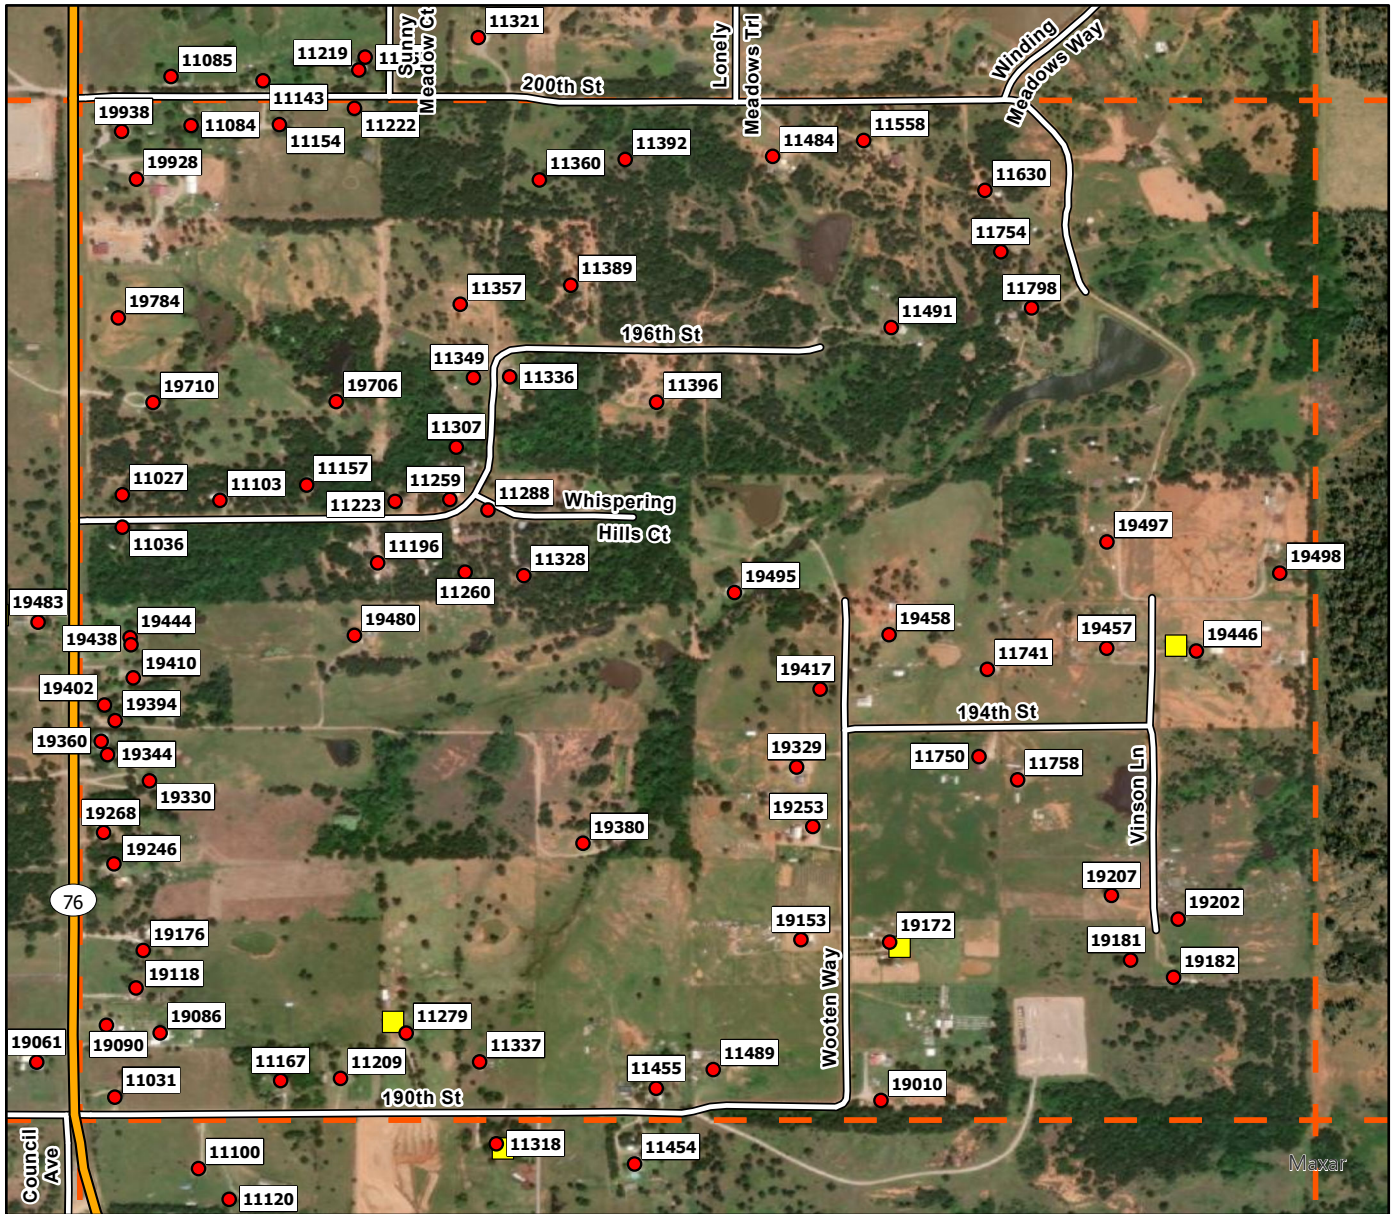

G2

Legend

- Address Point
- Storm Shelters
- Dibble FD
- Superfund Site
- Dibble Grid