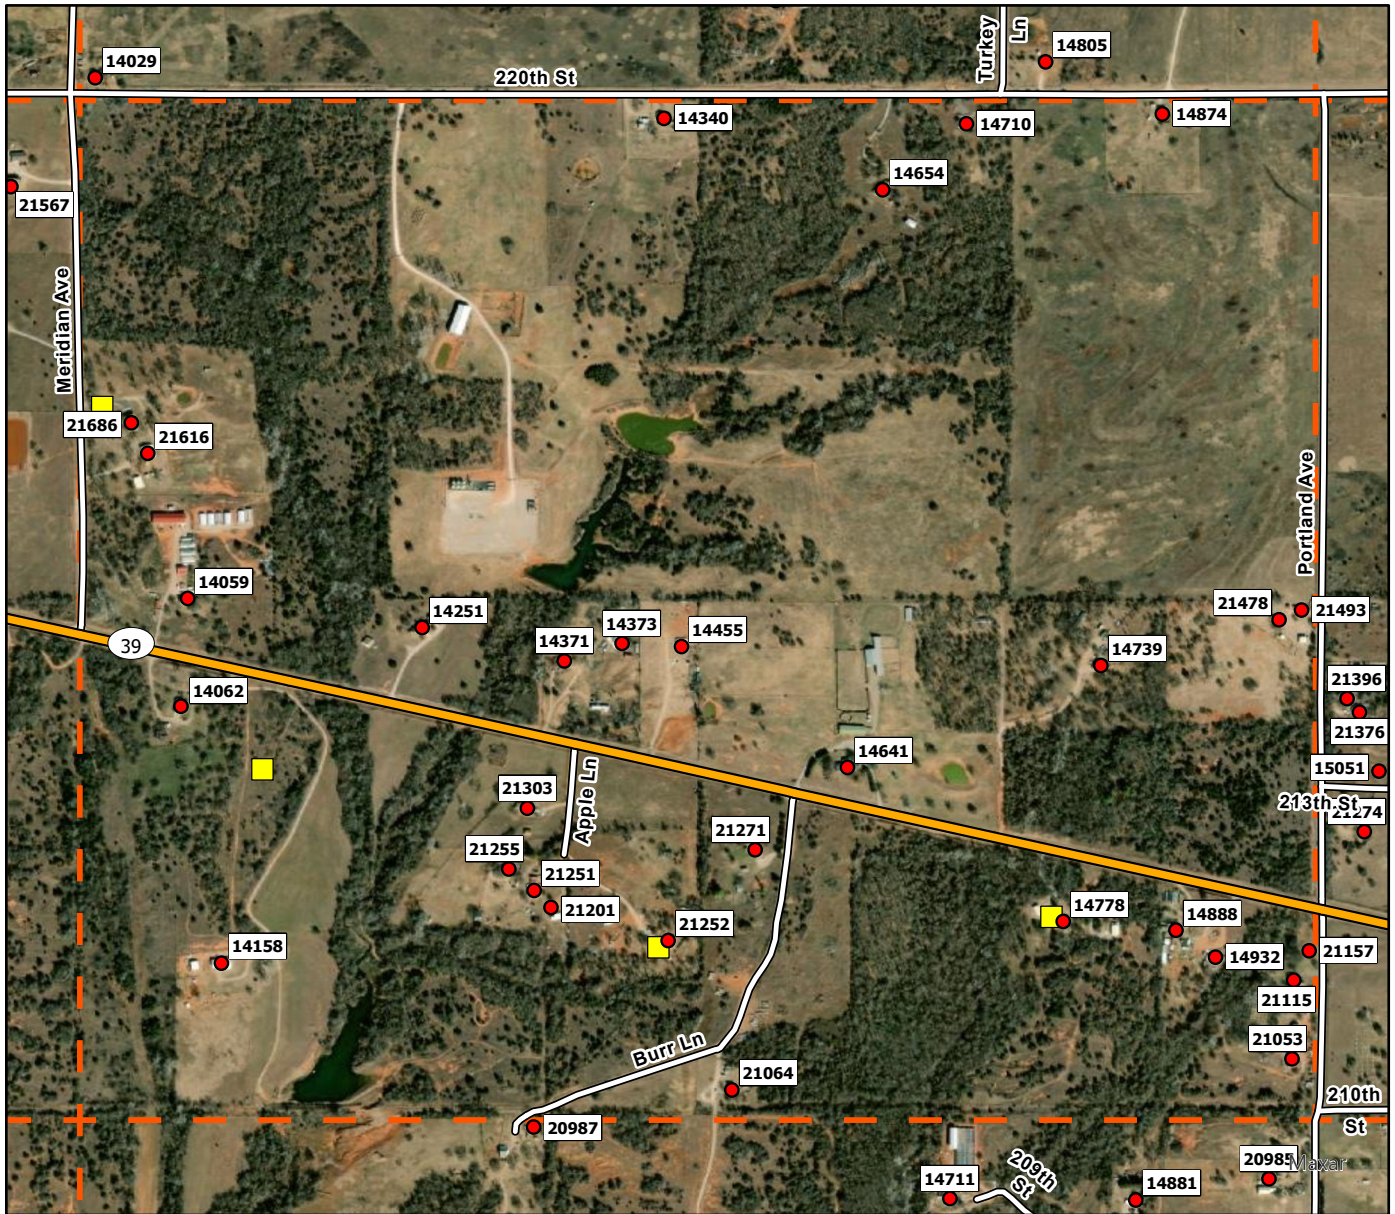

E5

Legend

- Address Point
- Storm Shelters
- Dibble FD
- Superfund Site
- Dibble Grid