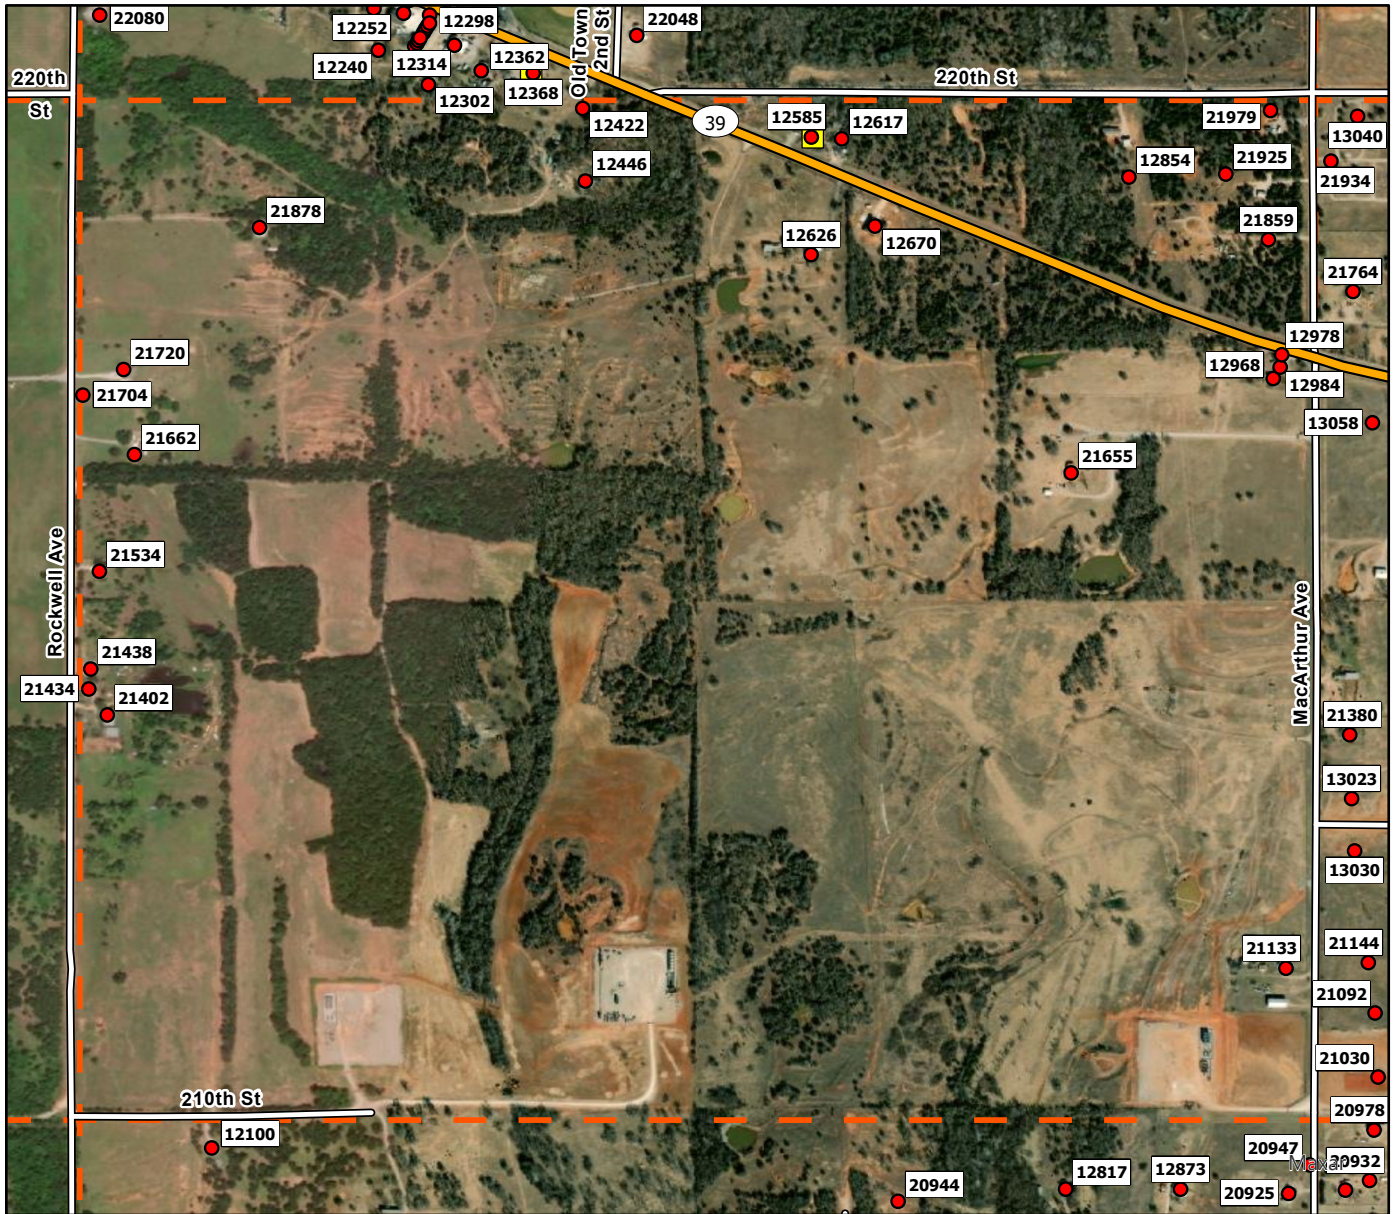

E3

Legend

- Address Point
- Storm Shelters
- Dibble FD
- Superfund Site
- Dibble Grid