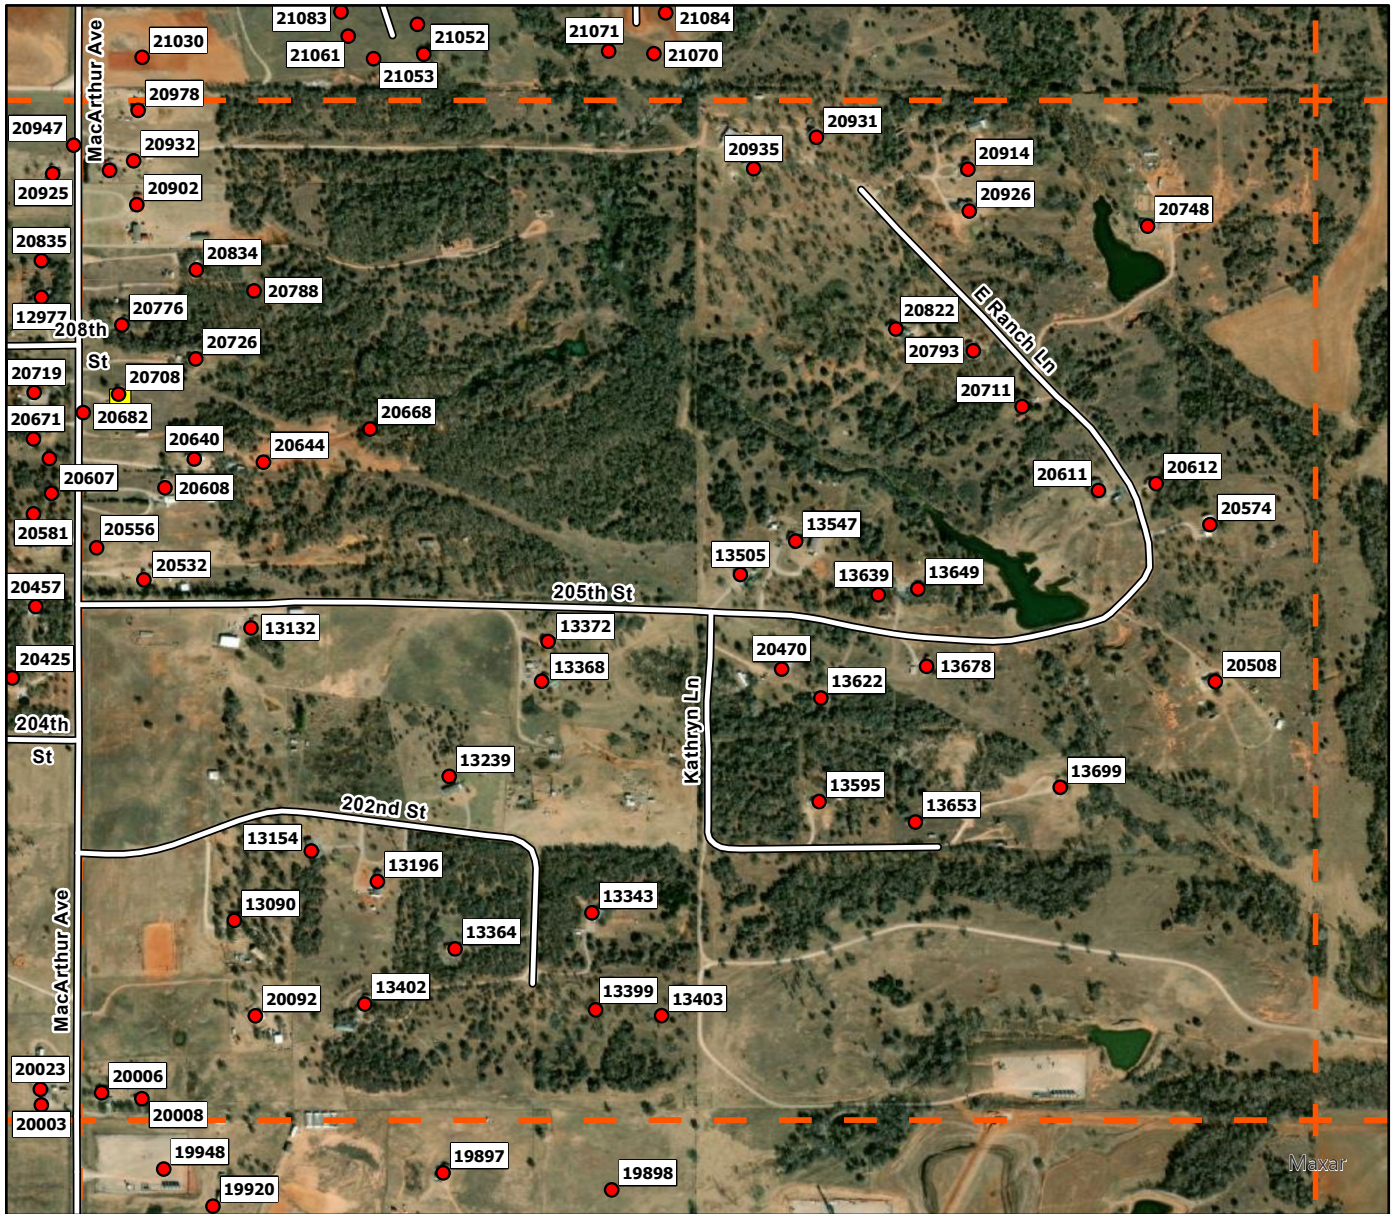

F4

Legend

- Address Point
- Storm Shelters
- Dibble FD
- Superfund Site
- Dibble Grid