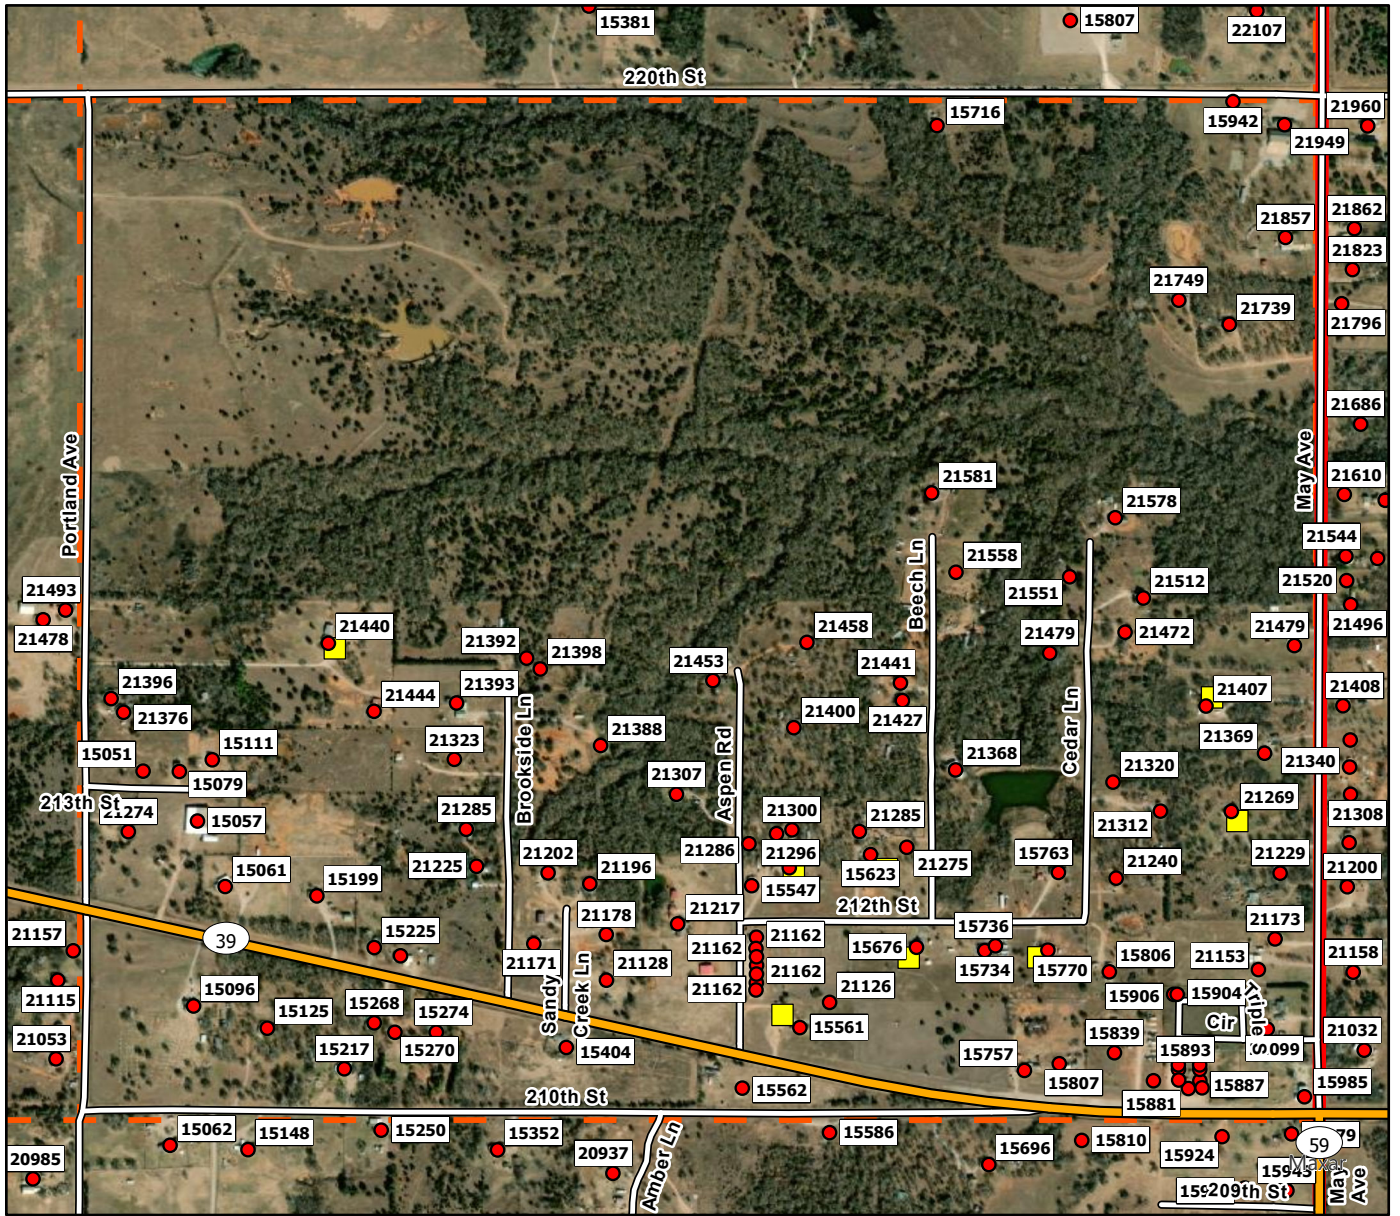

E6

Legend

- Address Point
- Storm Shelters
- Dibble FD
- Superfund Site
- Dibble Grid