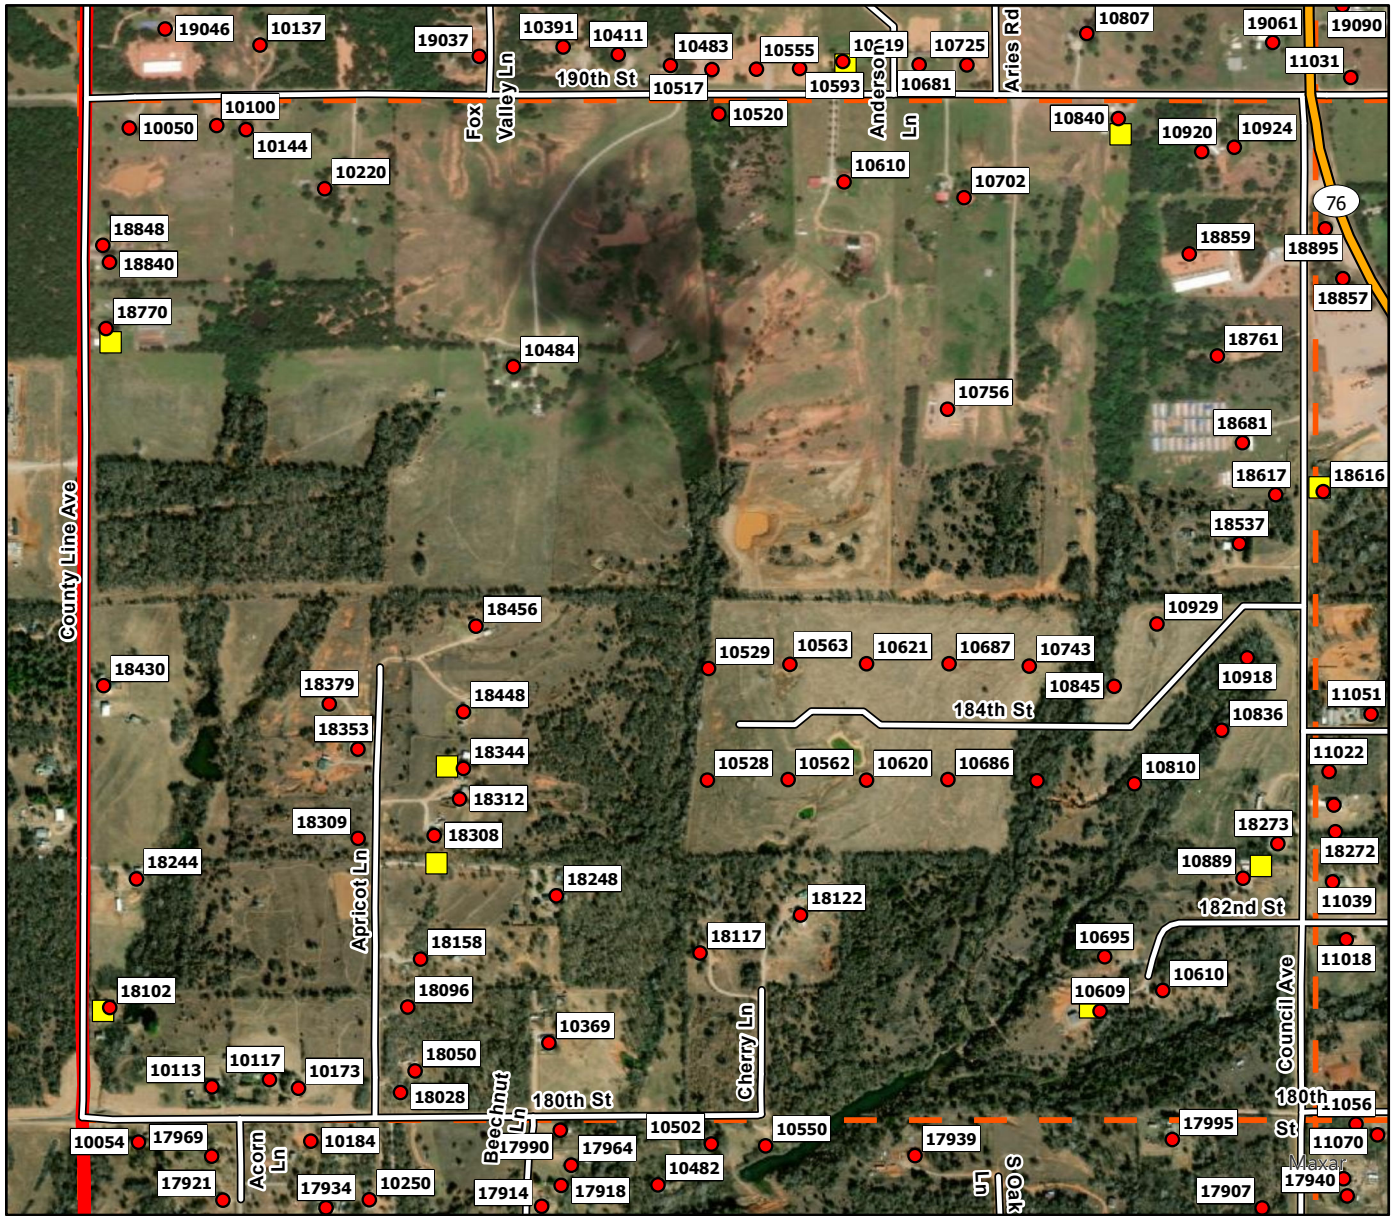

H1

Legend

- Address Point
- Storm Shelters
- Dibble FD
- Superfund Site
- Dibble Grid