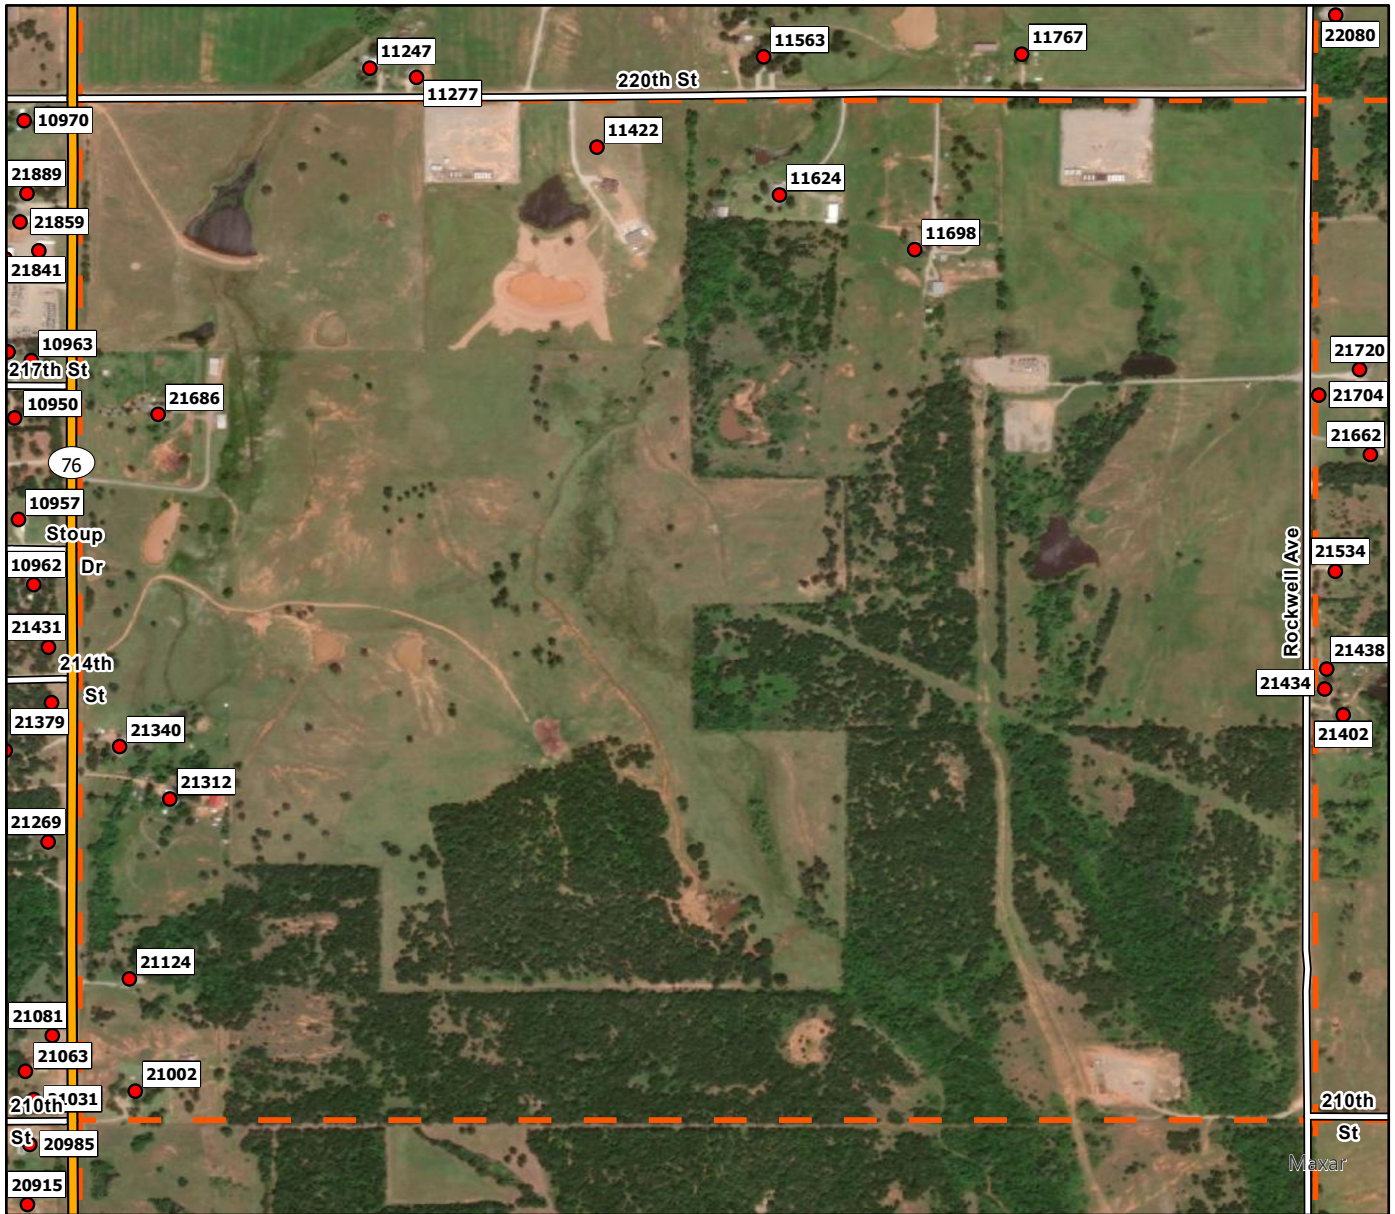

E2

Legend

- Address Point
- Storm Shelters
- Dibble FD
- Superfund Site
- Dibble Grid