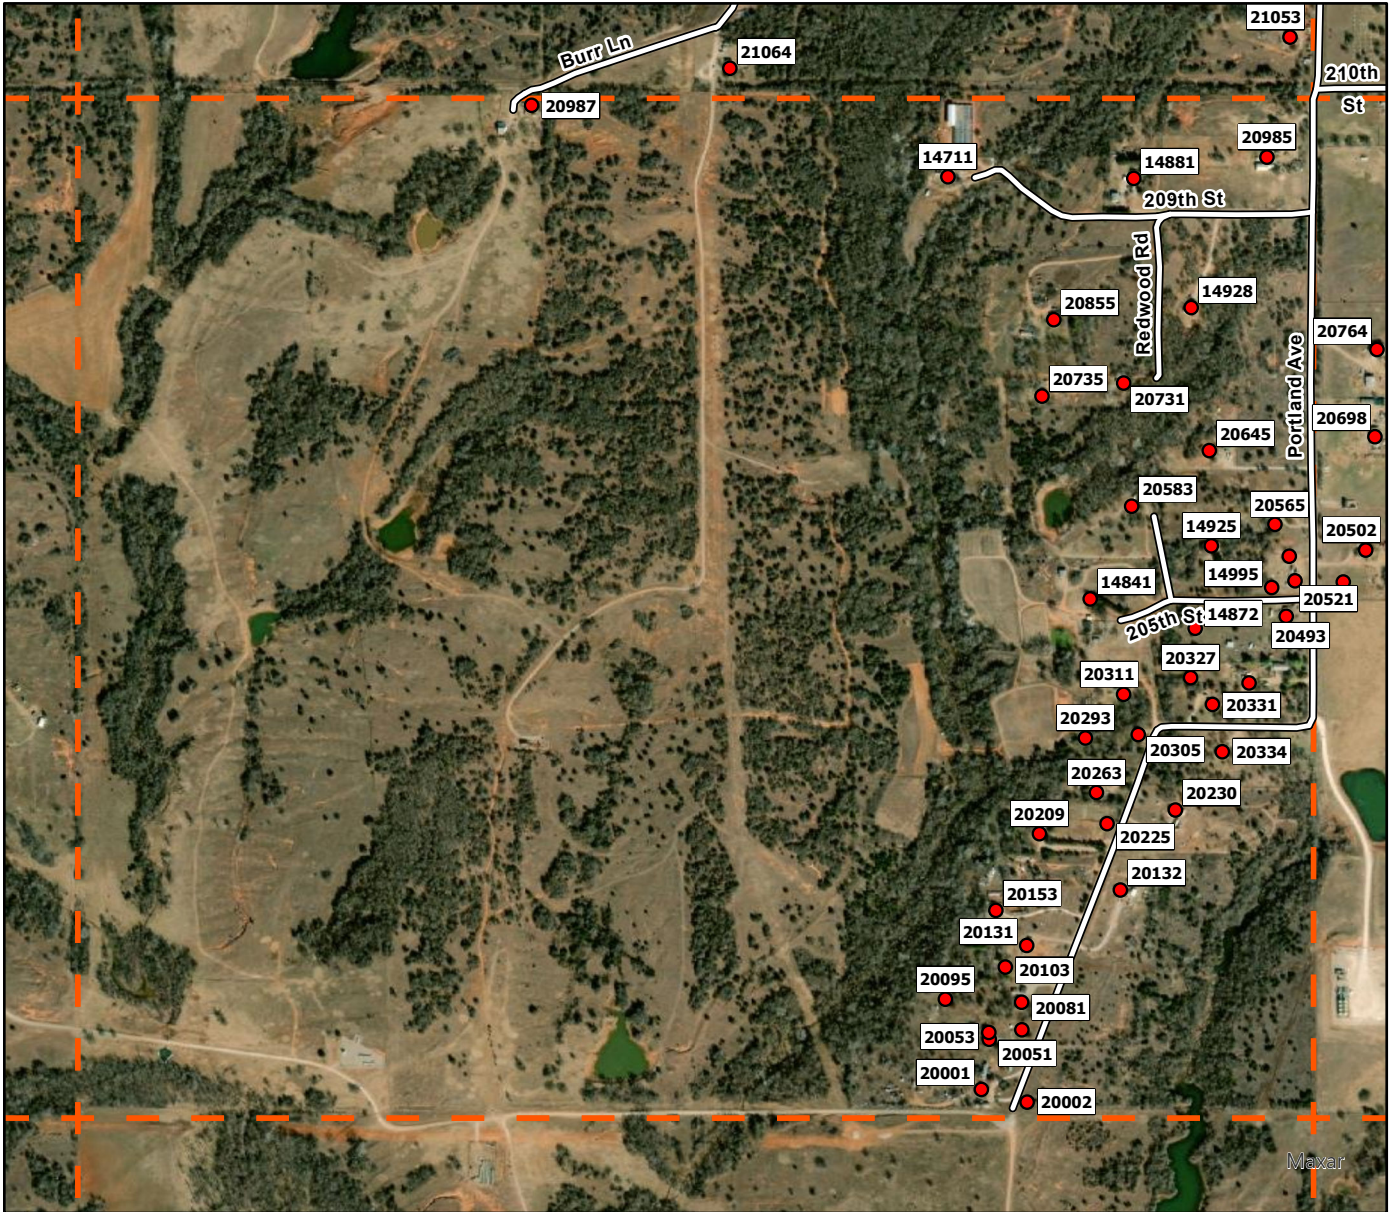

F5

Legend

- Address Point
- Storm Shelters
- Dibble FD
- Superfund Site
- Dibble Grid