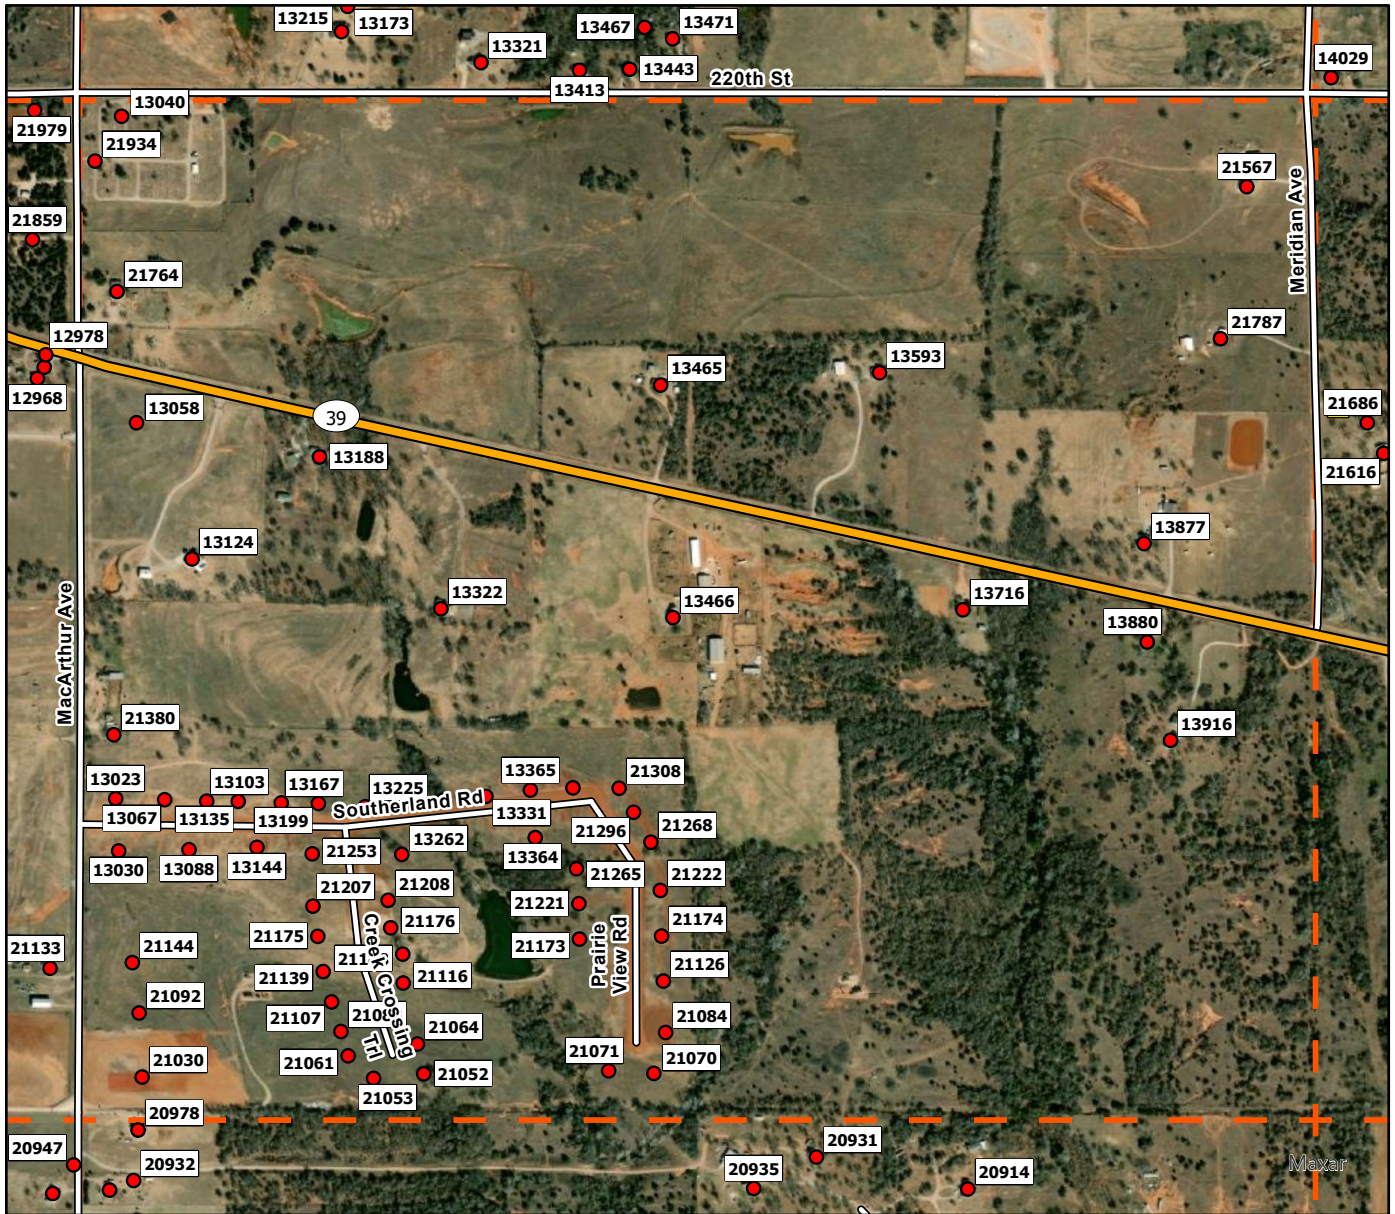

E4

Legend

- Address Point
- Storm Shelters
- Dibble FD
- Superfund Site
- Dibble Grid