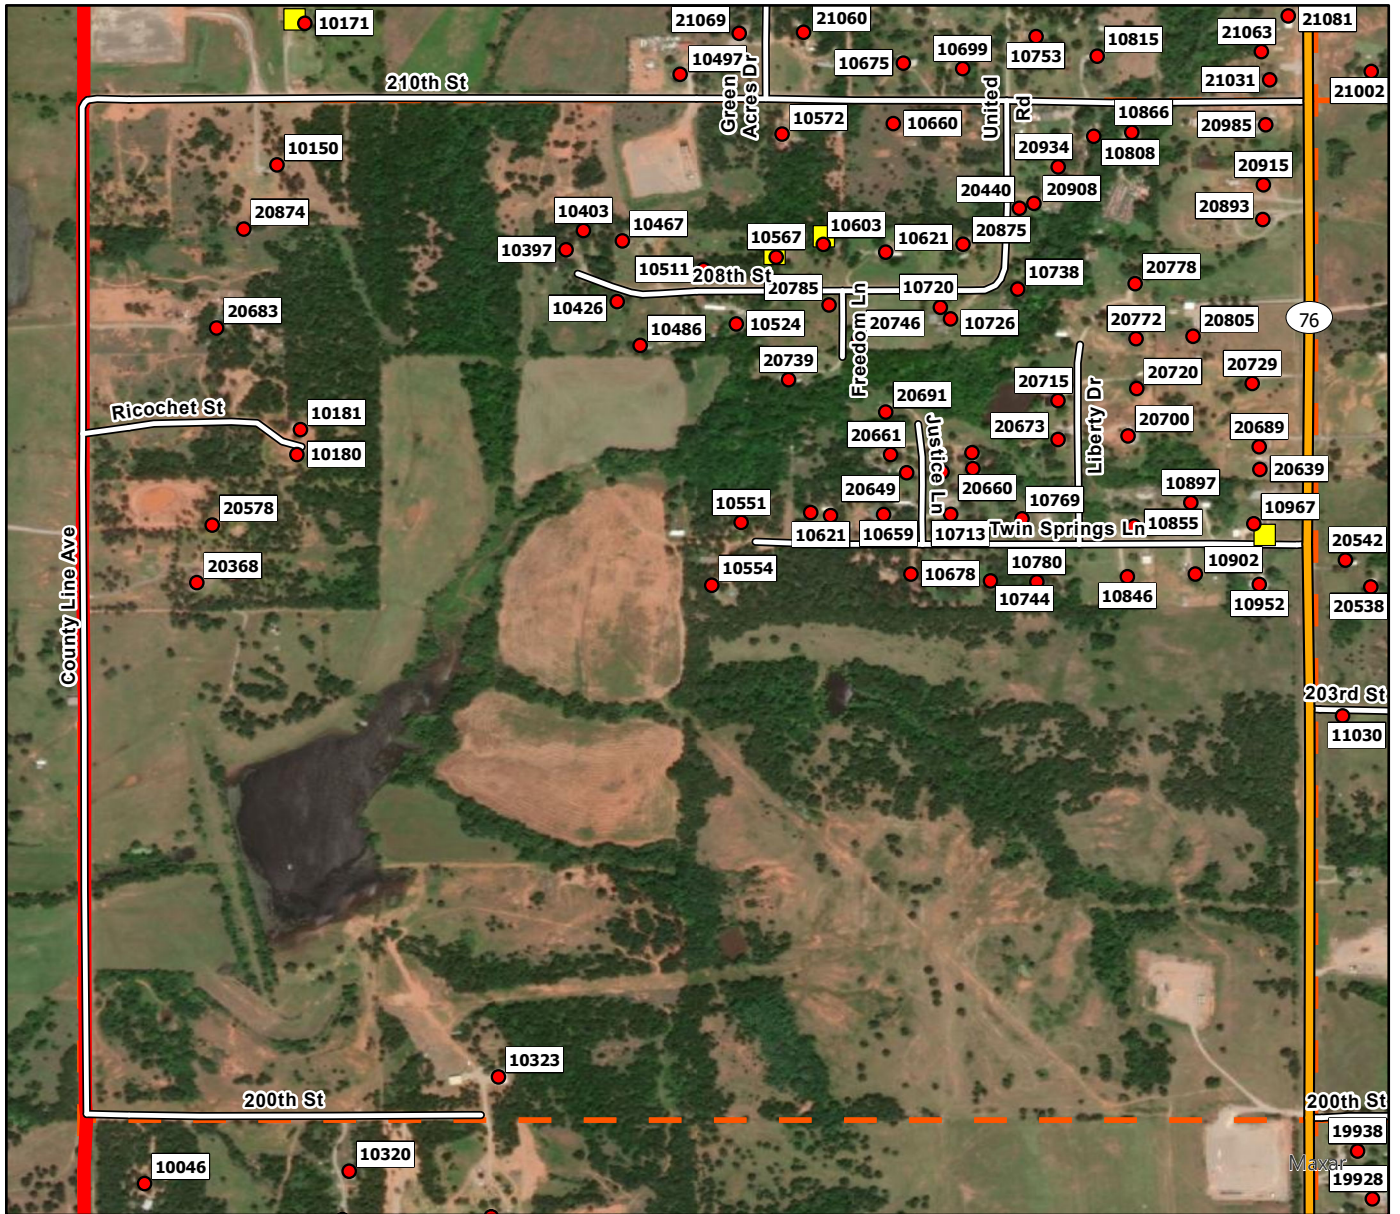

F1

Legend

- Address Point
- Storm Shelters
- Dibble FD
- Superfund Site
- Dibble Grid