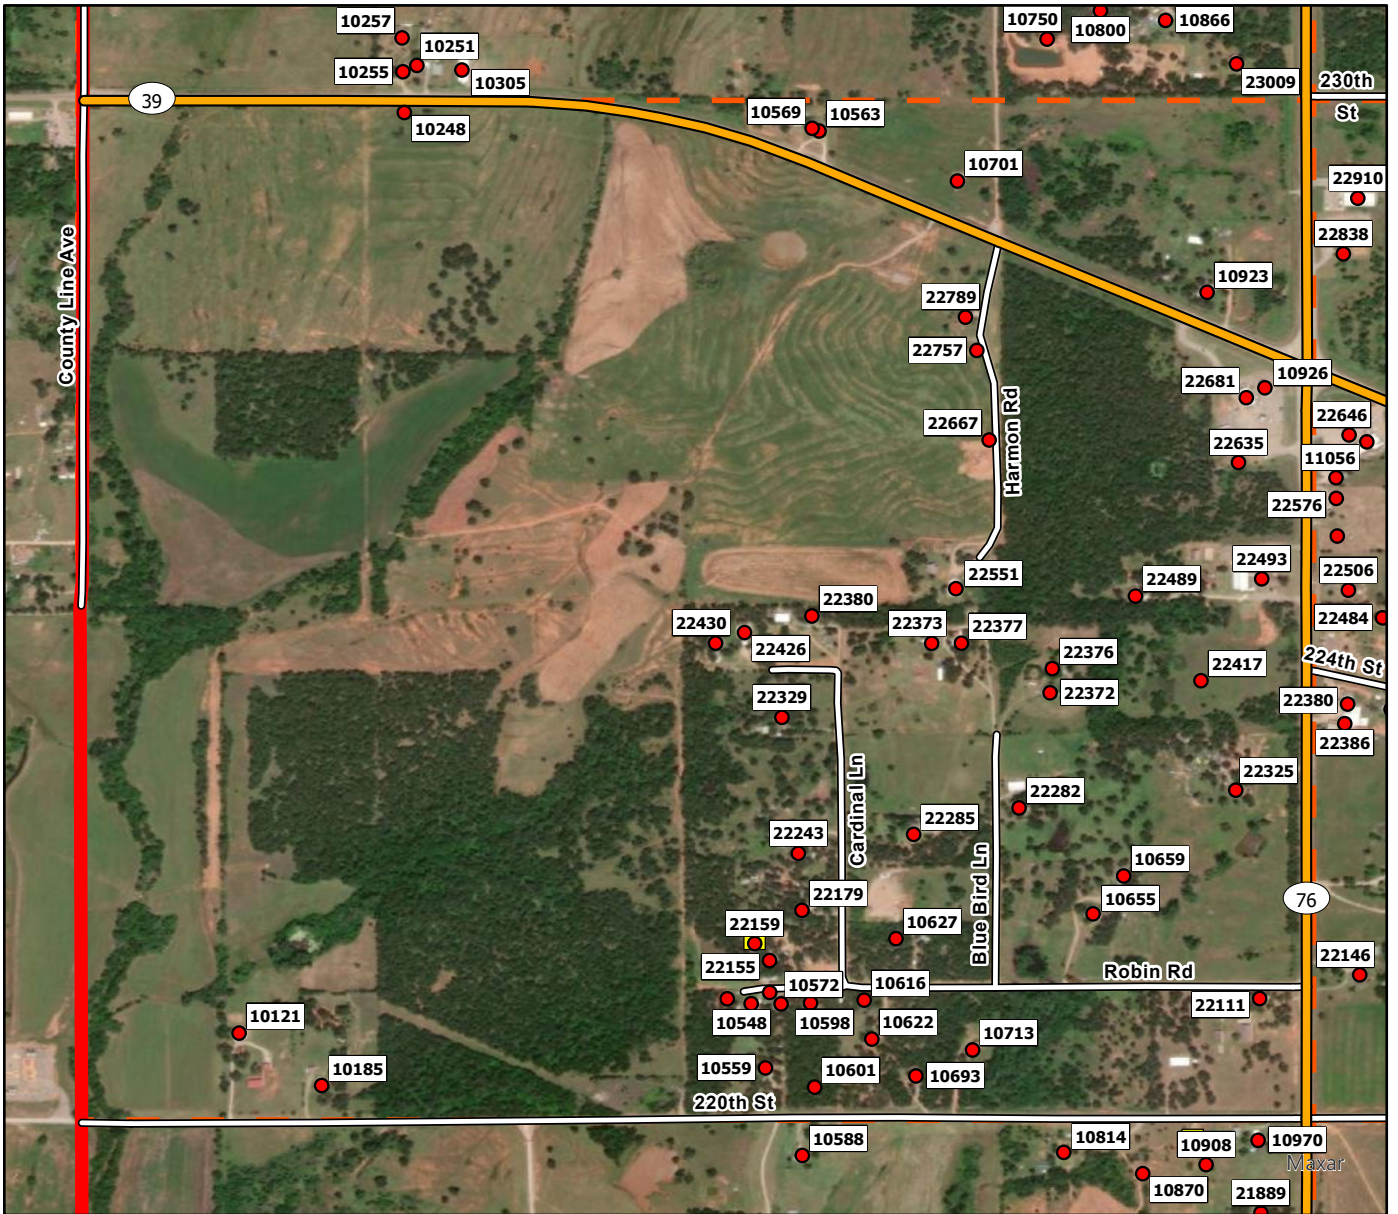

D1

Legend

- Address Point
- Storm Shelters
- Dibble FD
- Superfund Site
- Dibble Grid