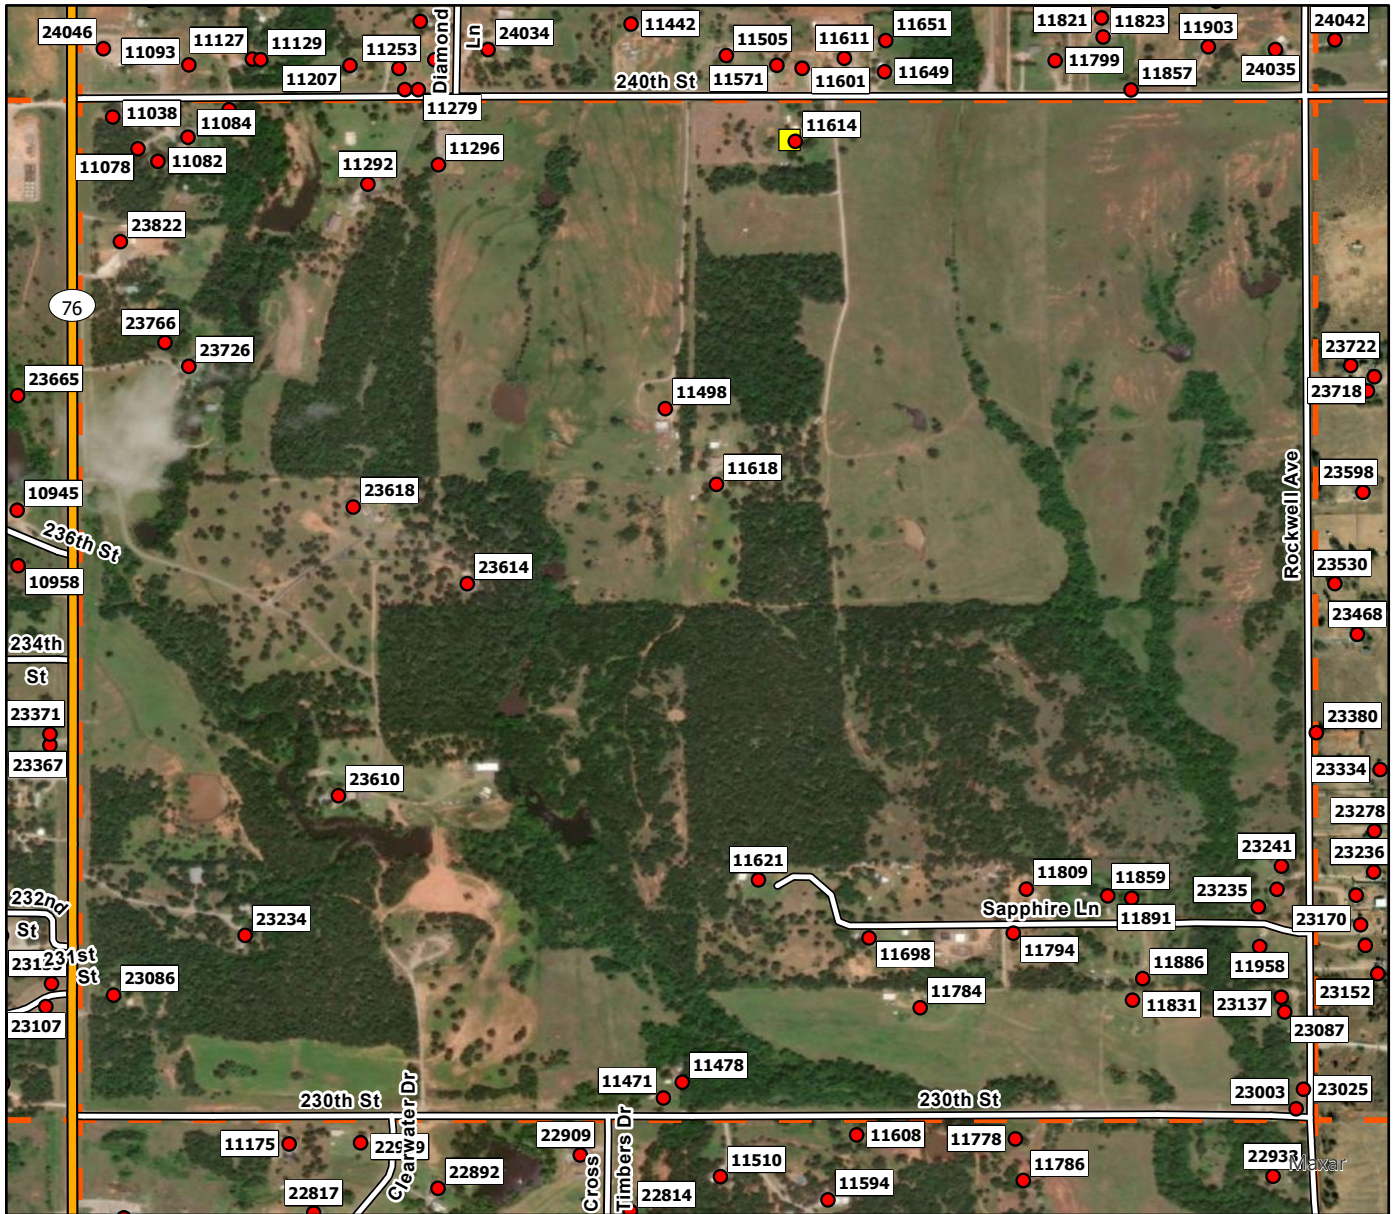

C2

Legend

- Address Point
- Storm Shelters
- Dibble FD
- Superfund Site
- Dibble Grid