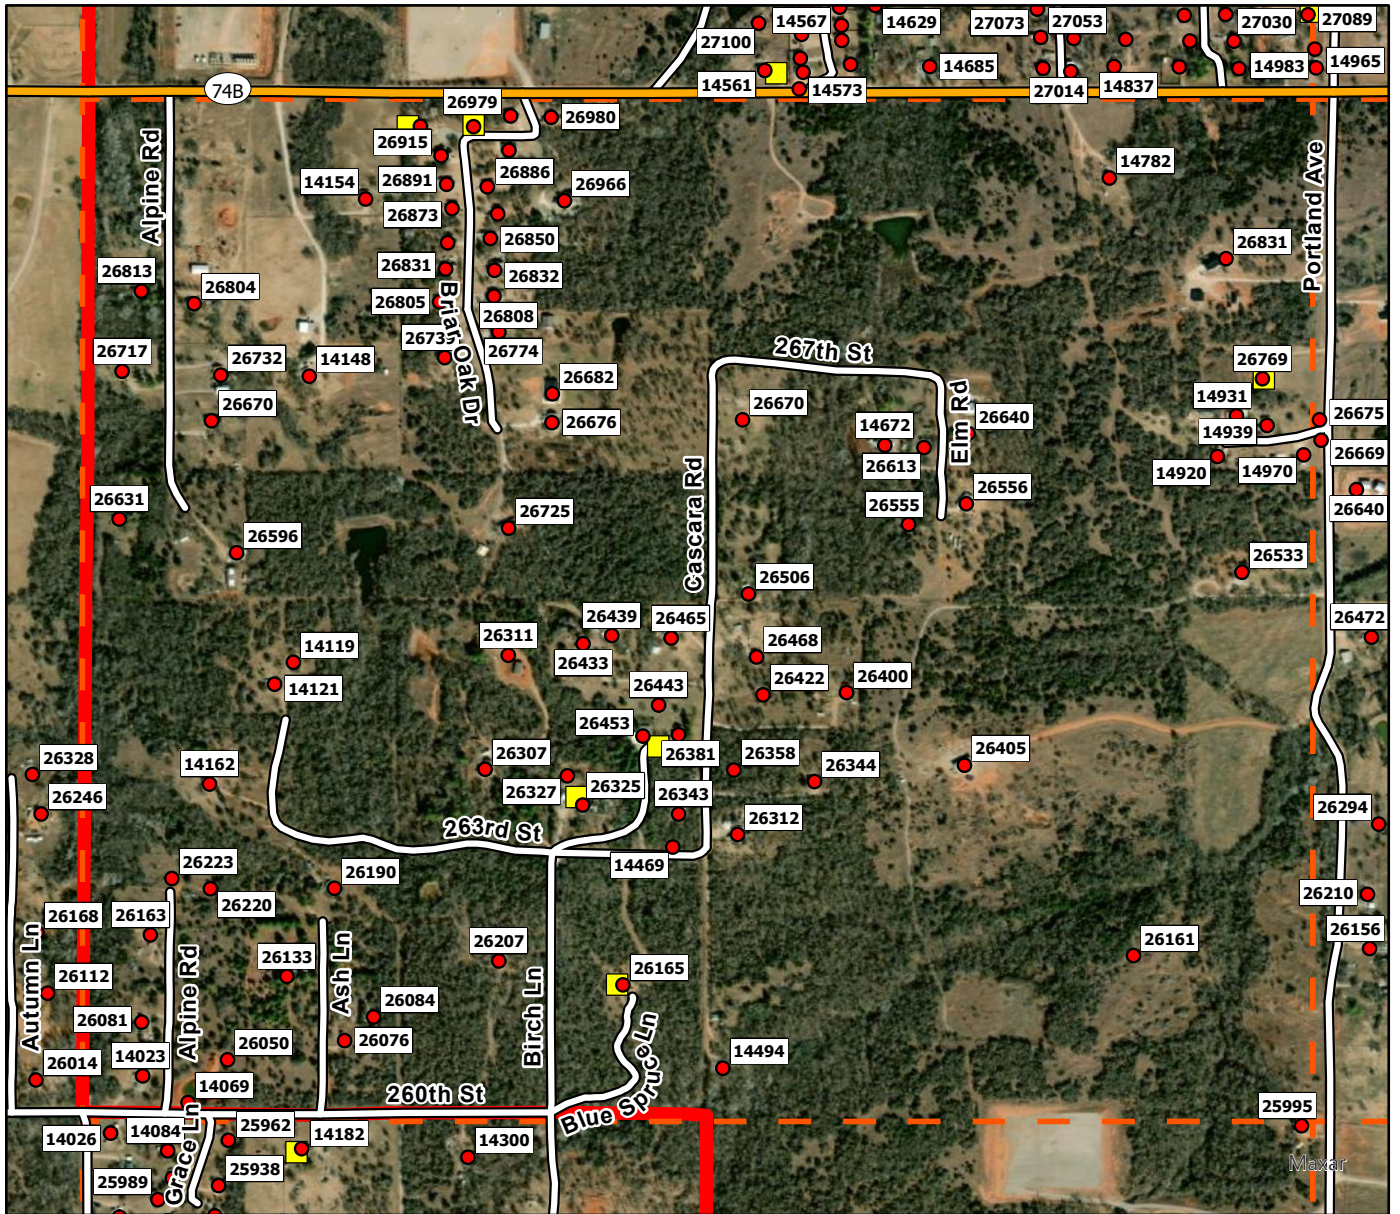

D1

Legend

- Address Point
- Storm Shelters
- Cole FD
- Cole Grid