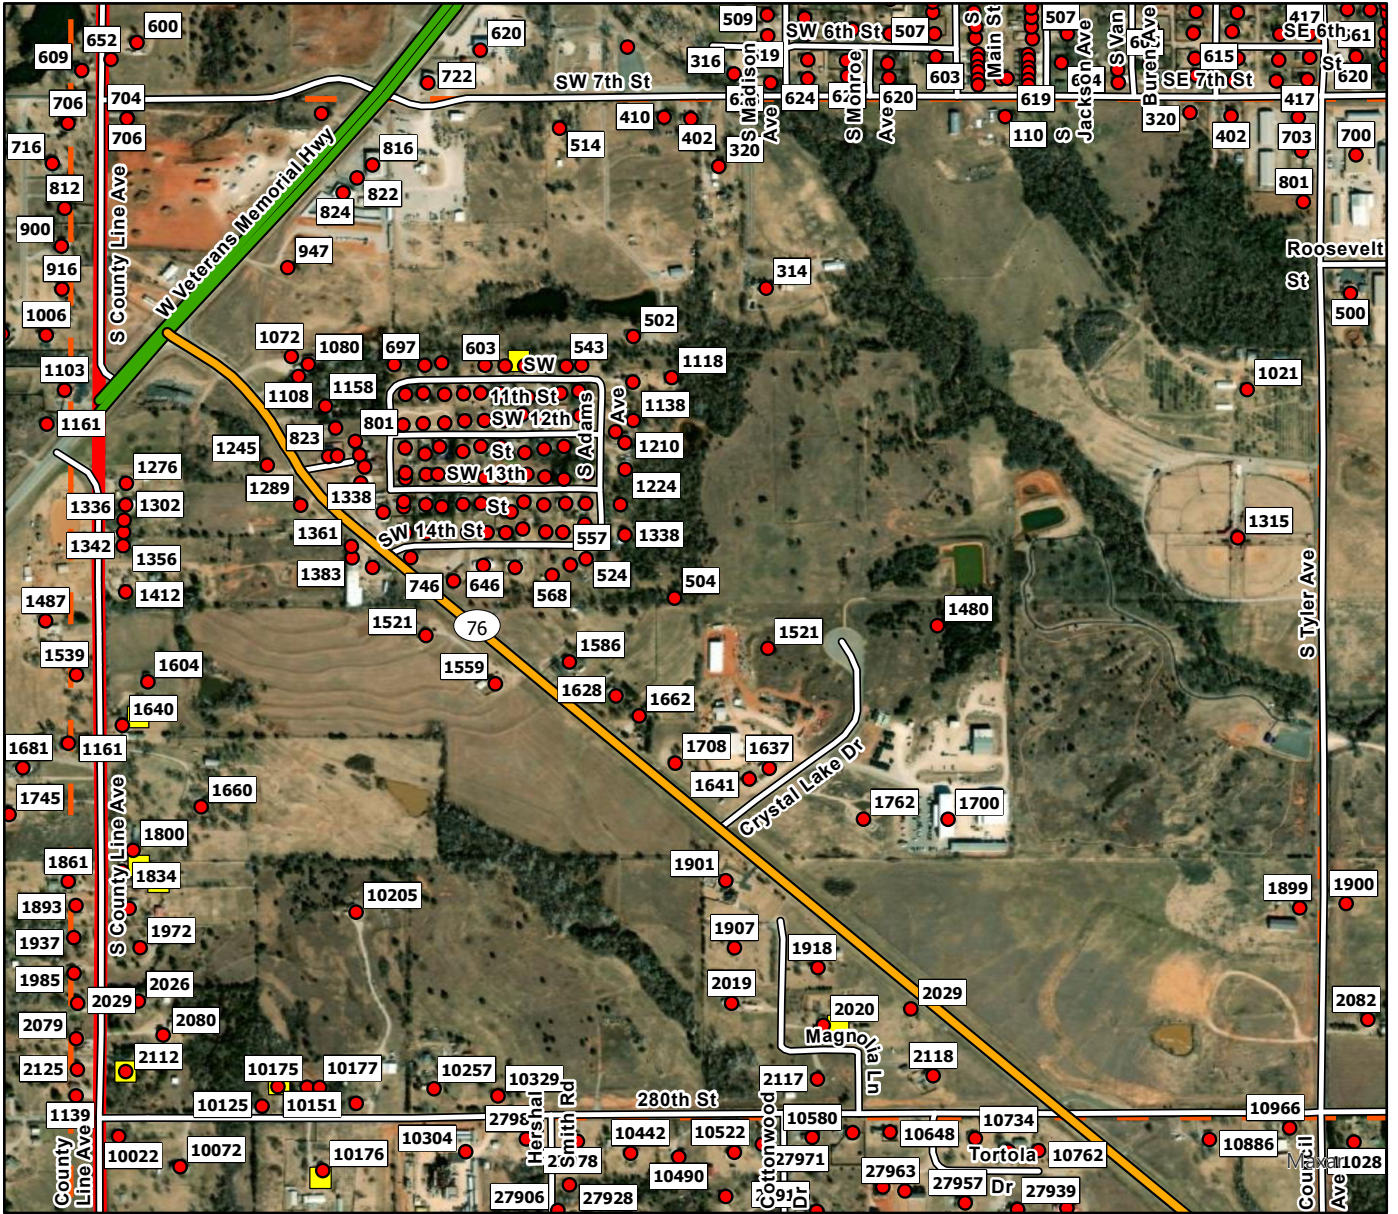

G1

Legend

- Address Point
- Storm Shelters
- Blanchard FD
- Blanchard Grid