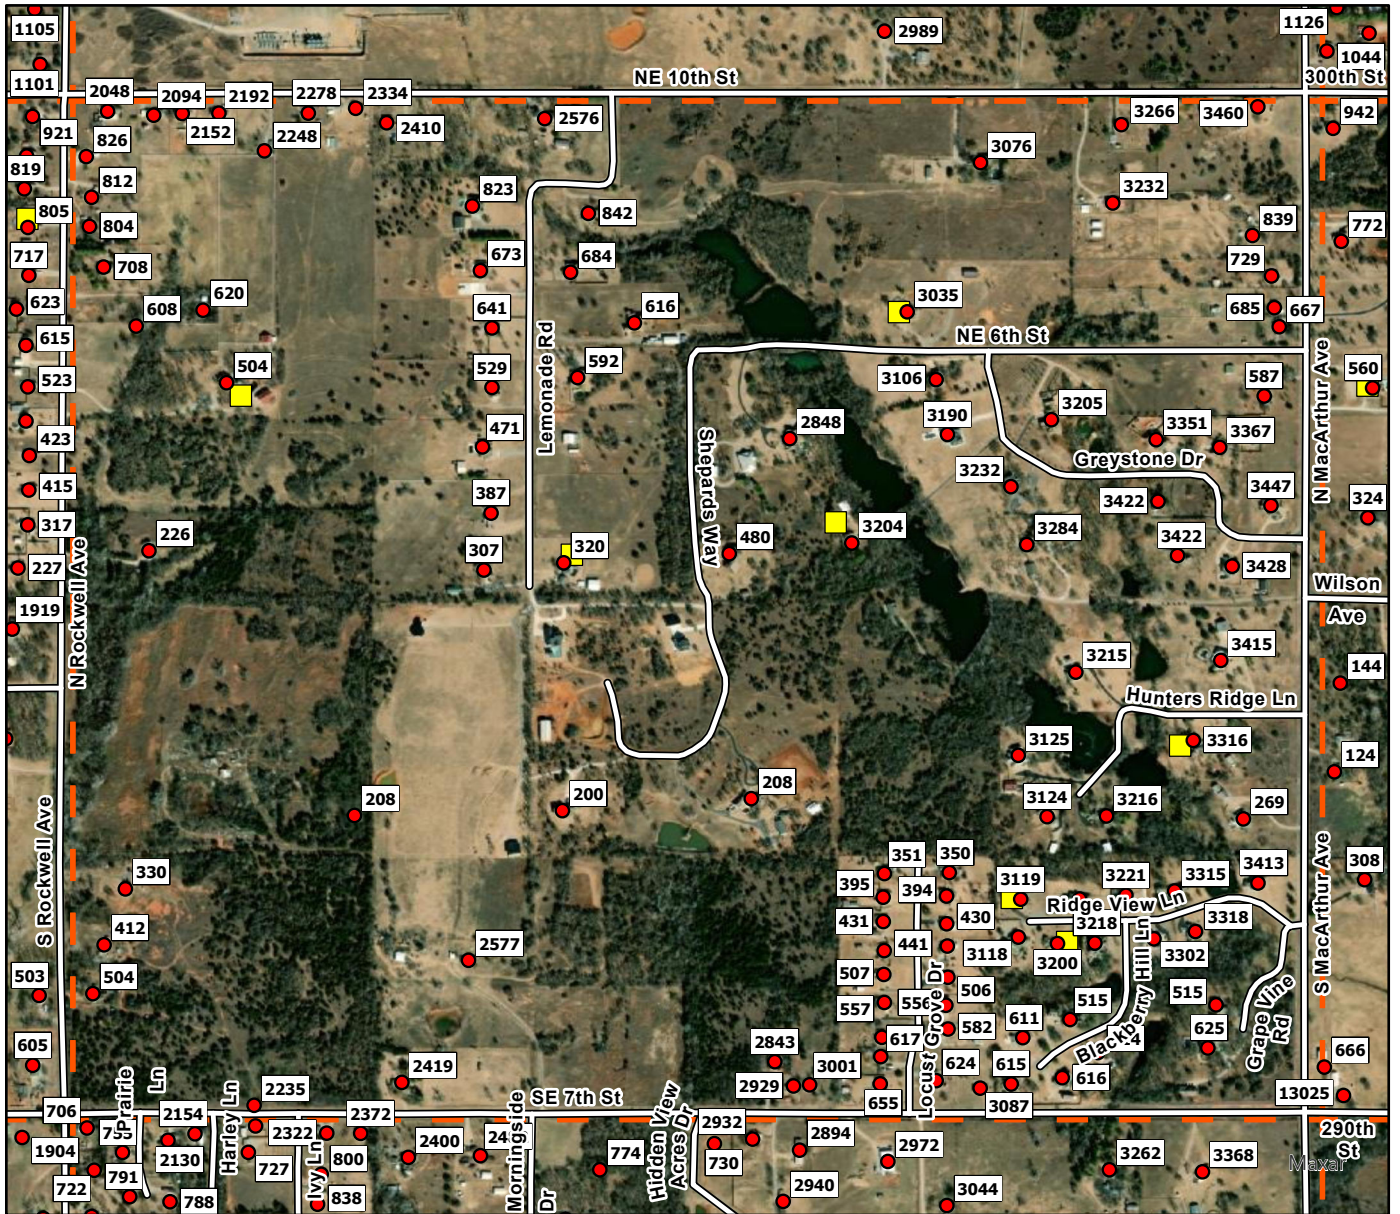

F3

Legend

- Address Point
- Storm Shelters
- Blanchard FD
- ┌└ Blanchard Grid