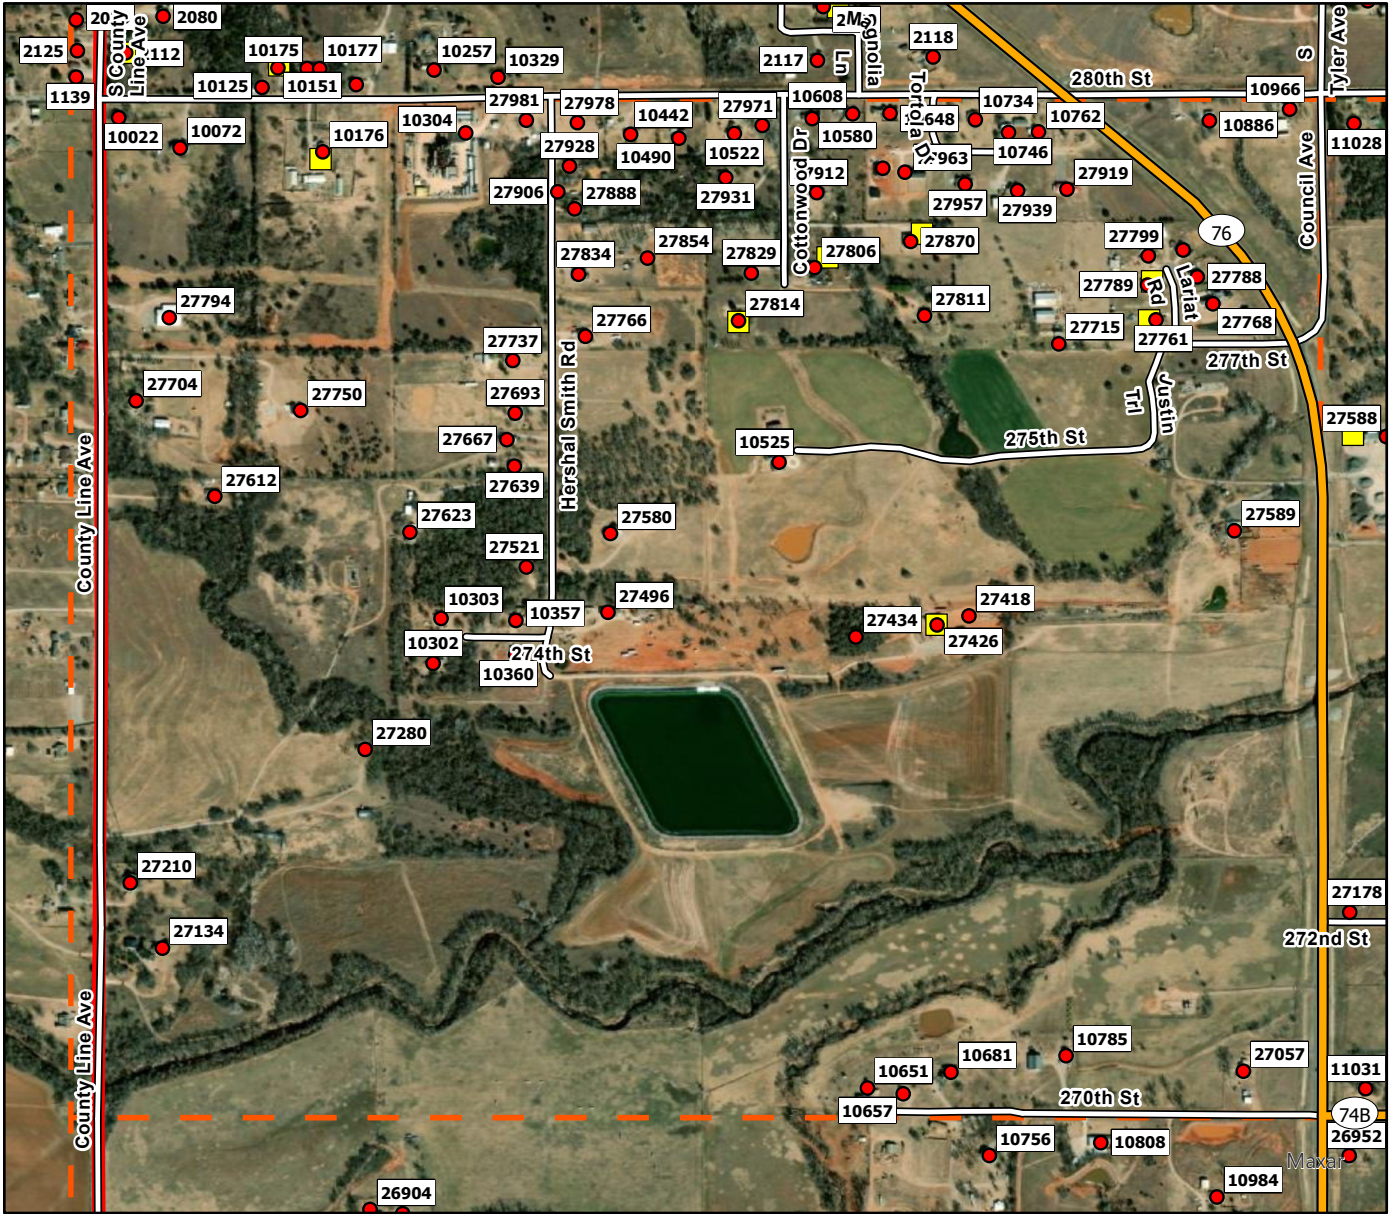

H1

Legend

- Address Point
- Storm Shelters
- Blanchard FD
- Blanchard Grid