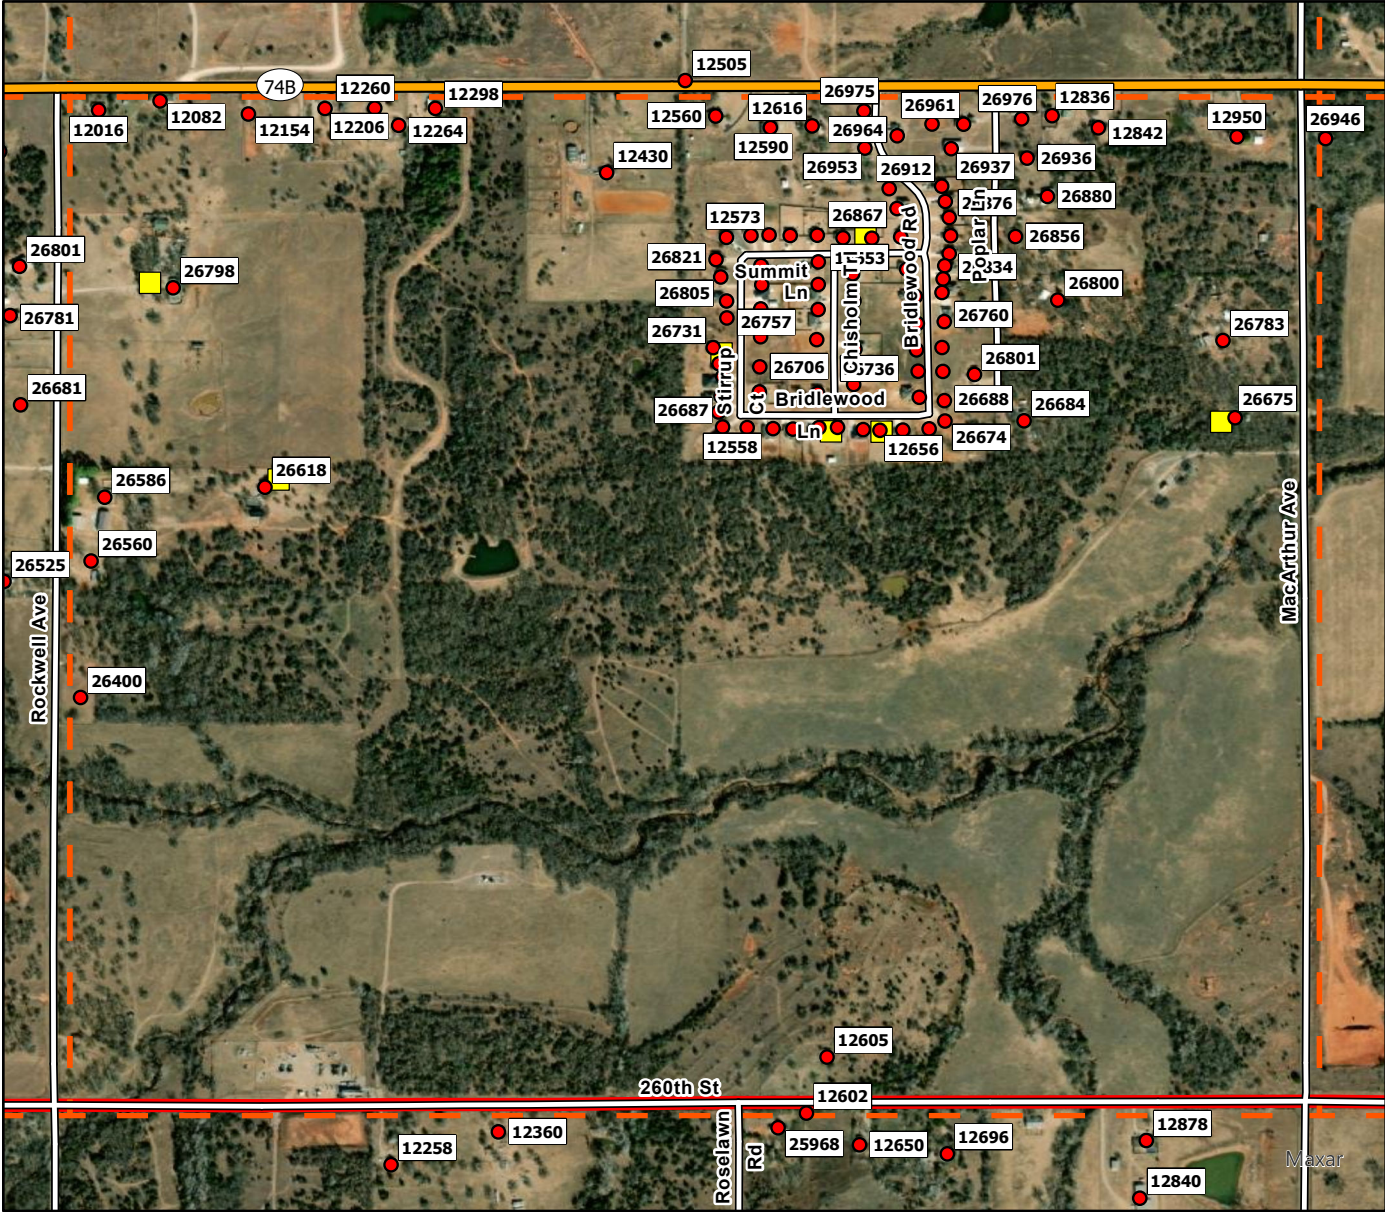

I3

Legend

- Address Point
- Storm Shelters
- Blanchard FD
- Blanchard Grid