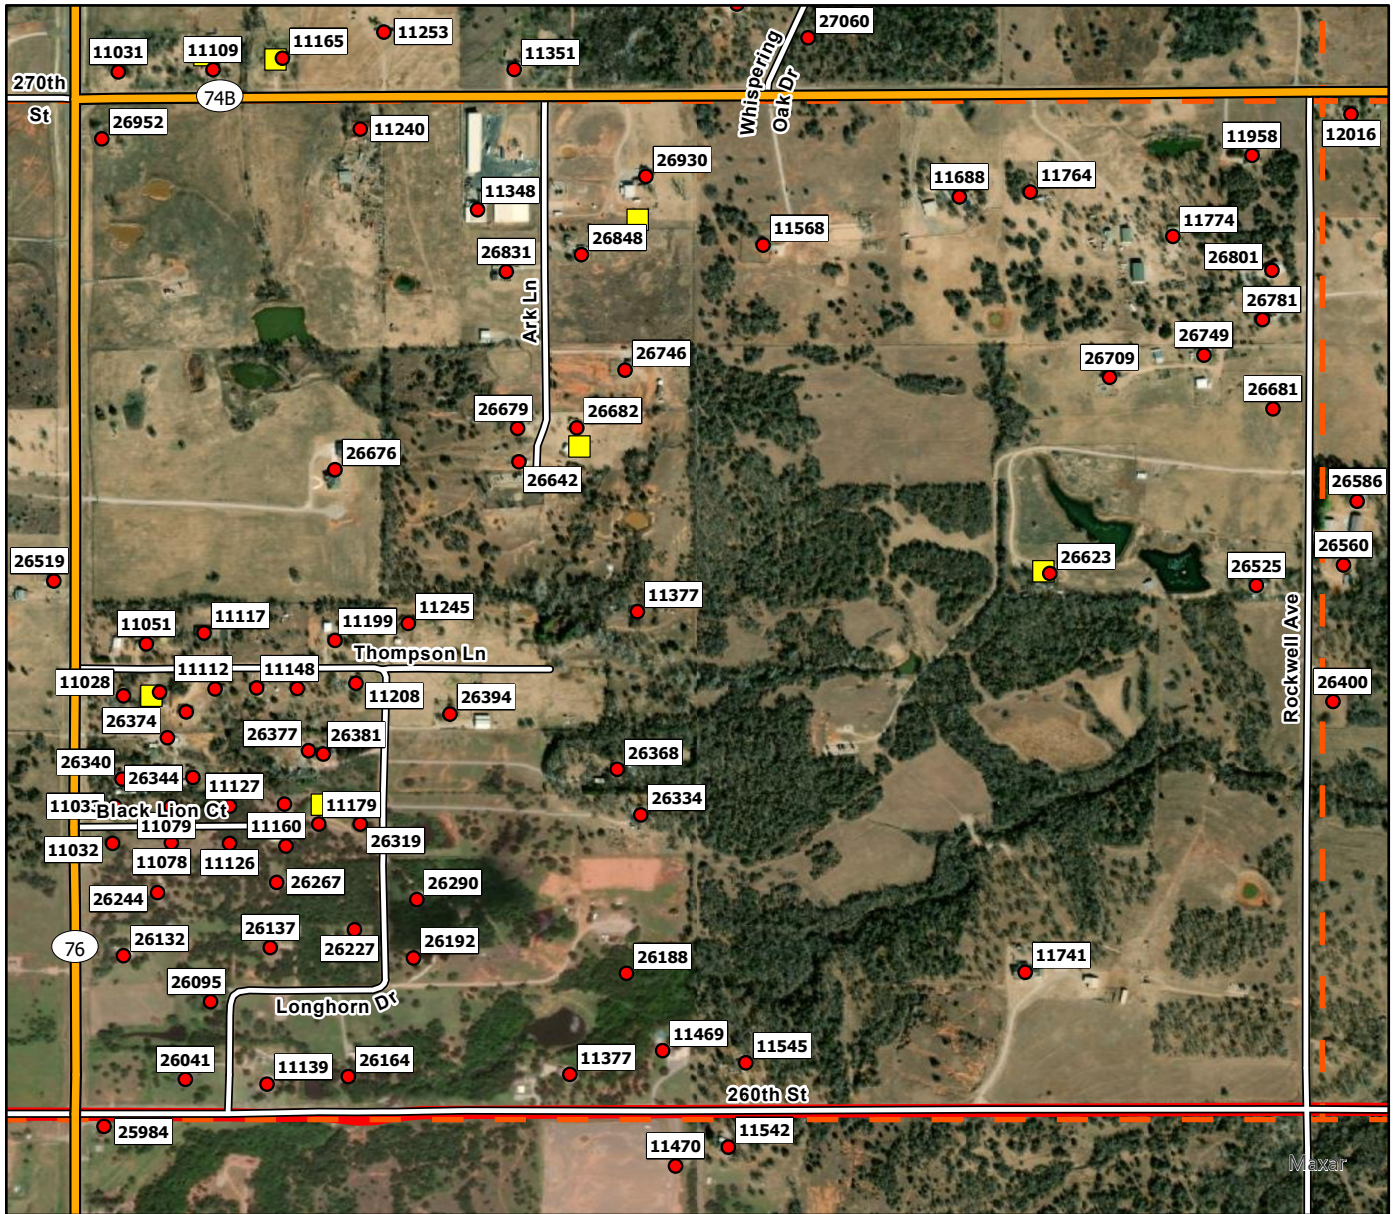

I2

Legend

- Address Point
- Storm Shelters
- Blanchard FD
- Blanchard Grid