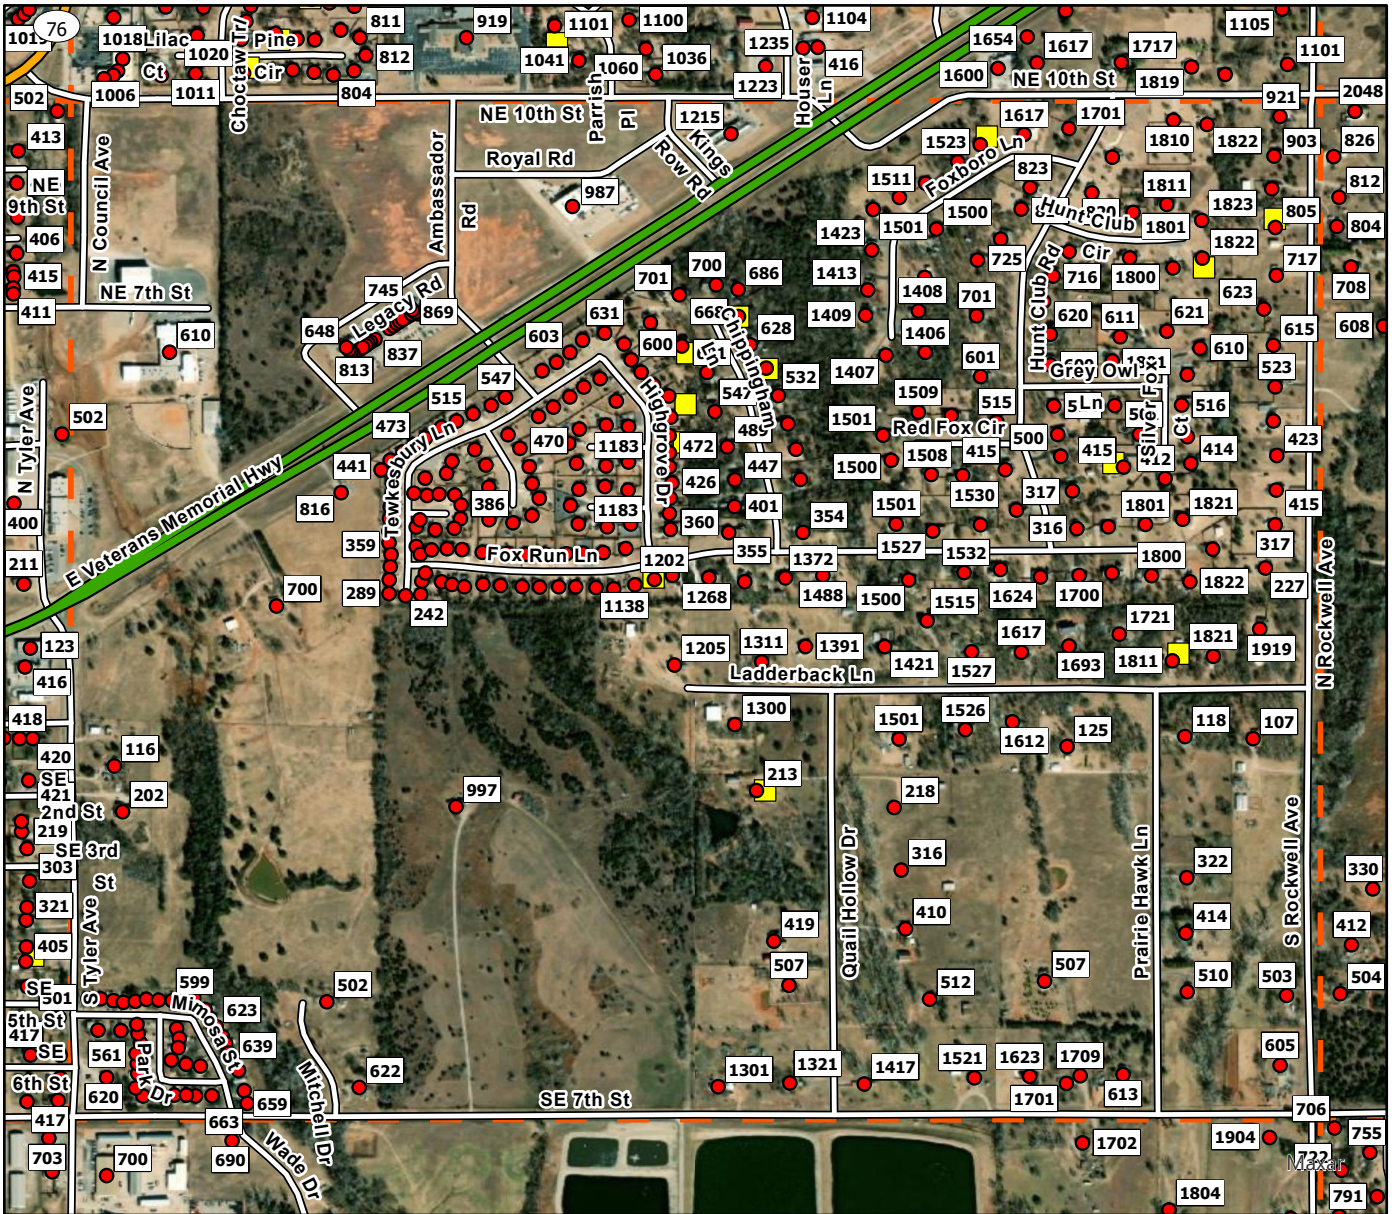

F2

Legend

- Address Point
- Storm Shelters
- Blanchard FD
- Blanchard Grid