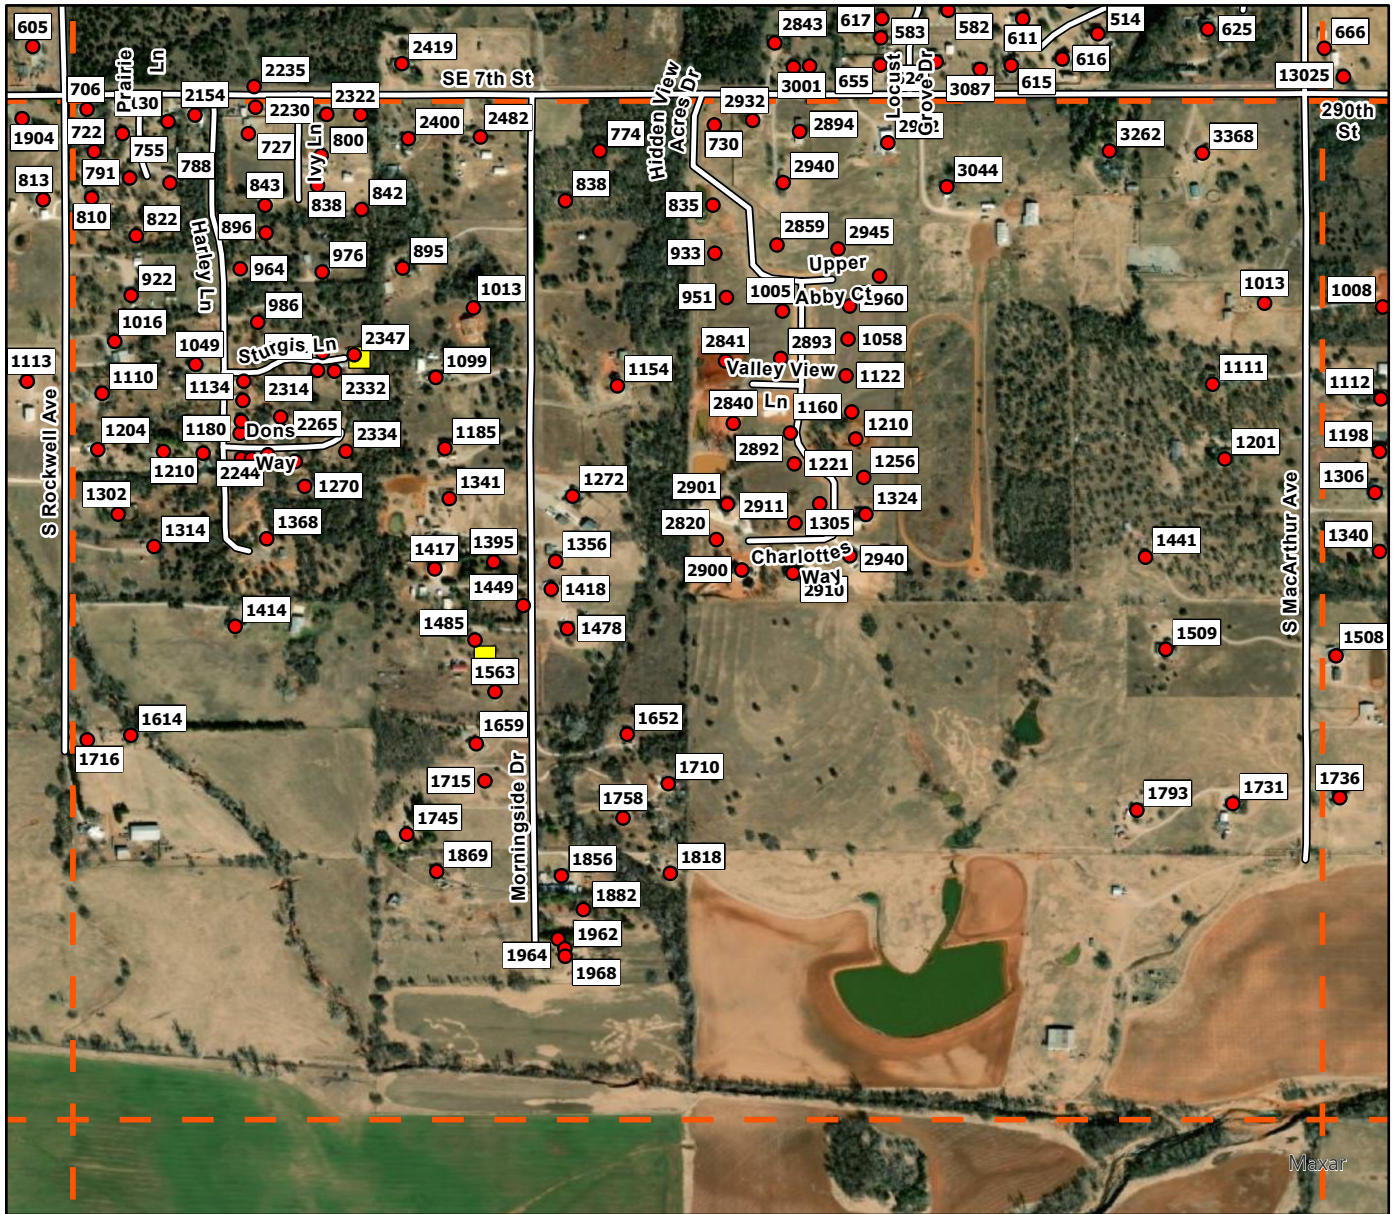

G3

Legend

- Address Point
- Storm Shelters
- Blanchard FD
- Blanchard Grid