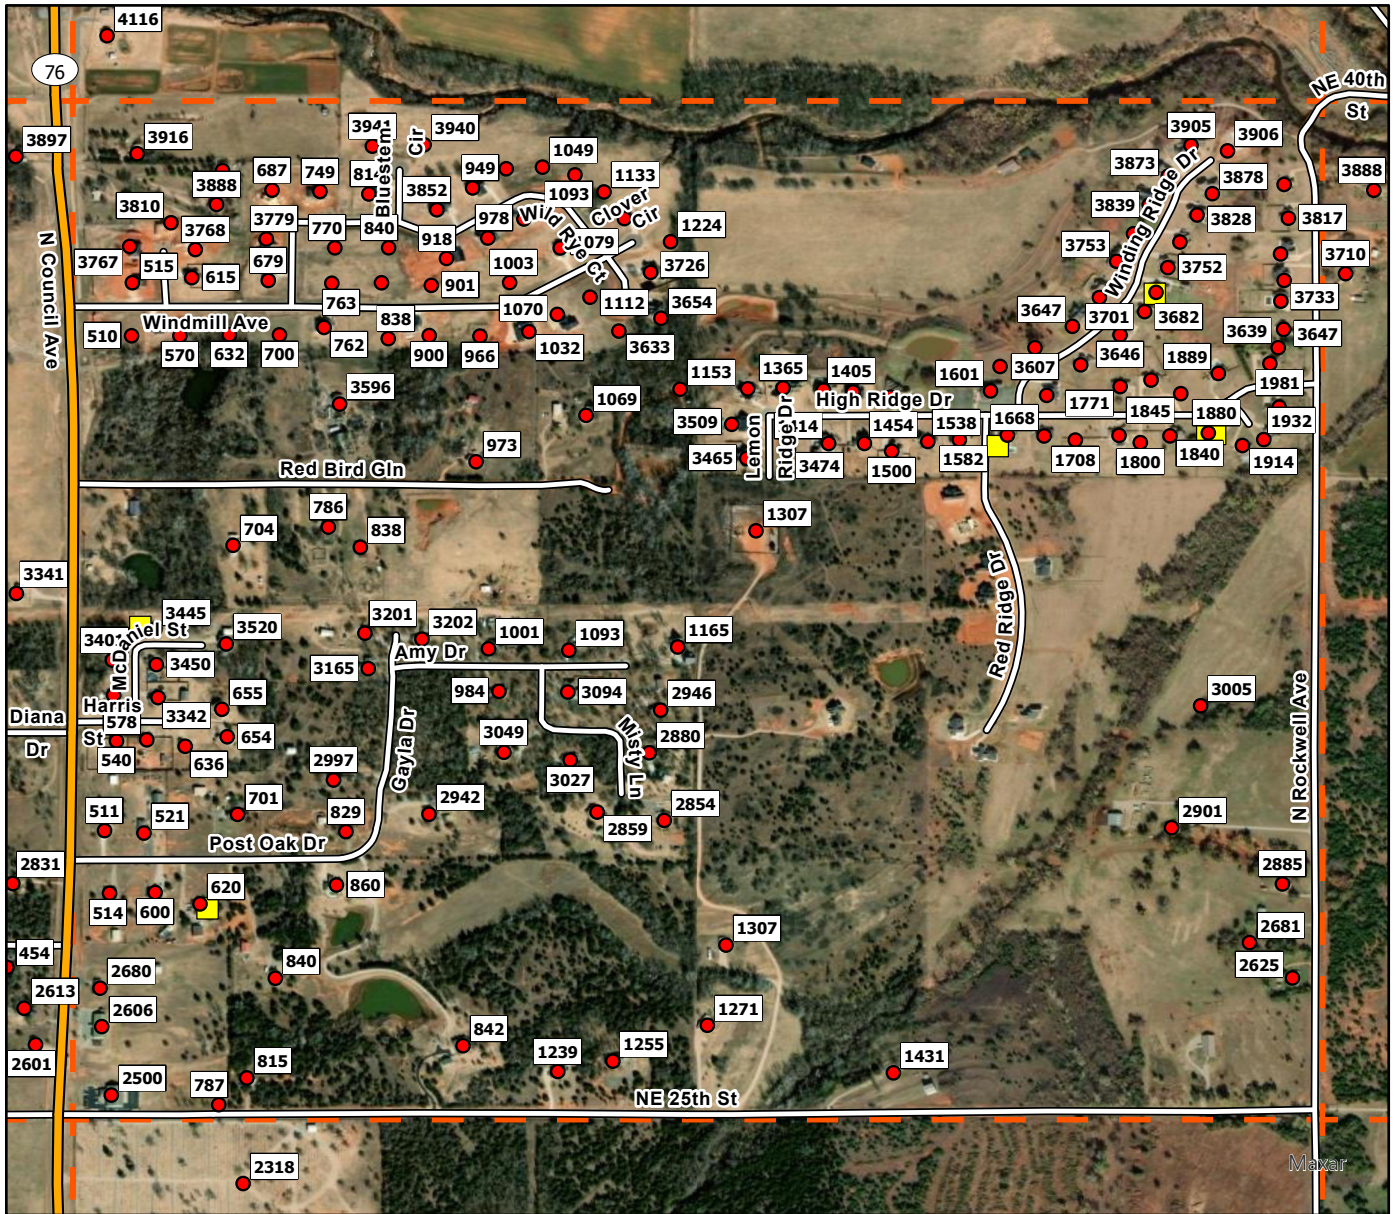

D2

Legend

- Address Point
- Storm Shelters
- Blanchard FD
- Blanchard Grid