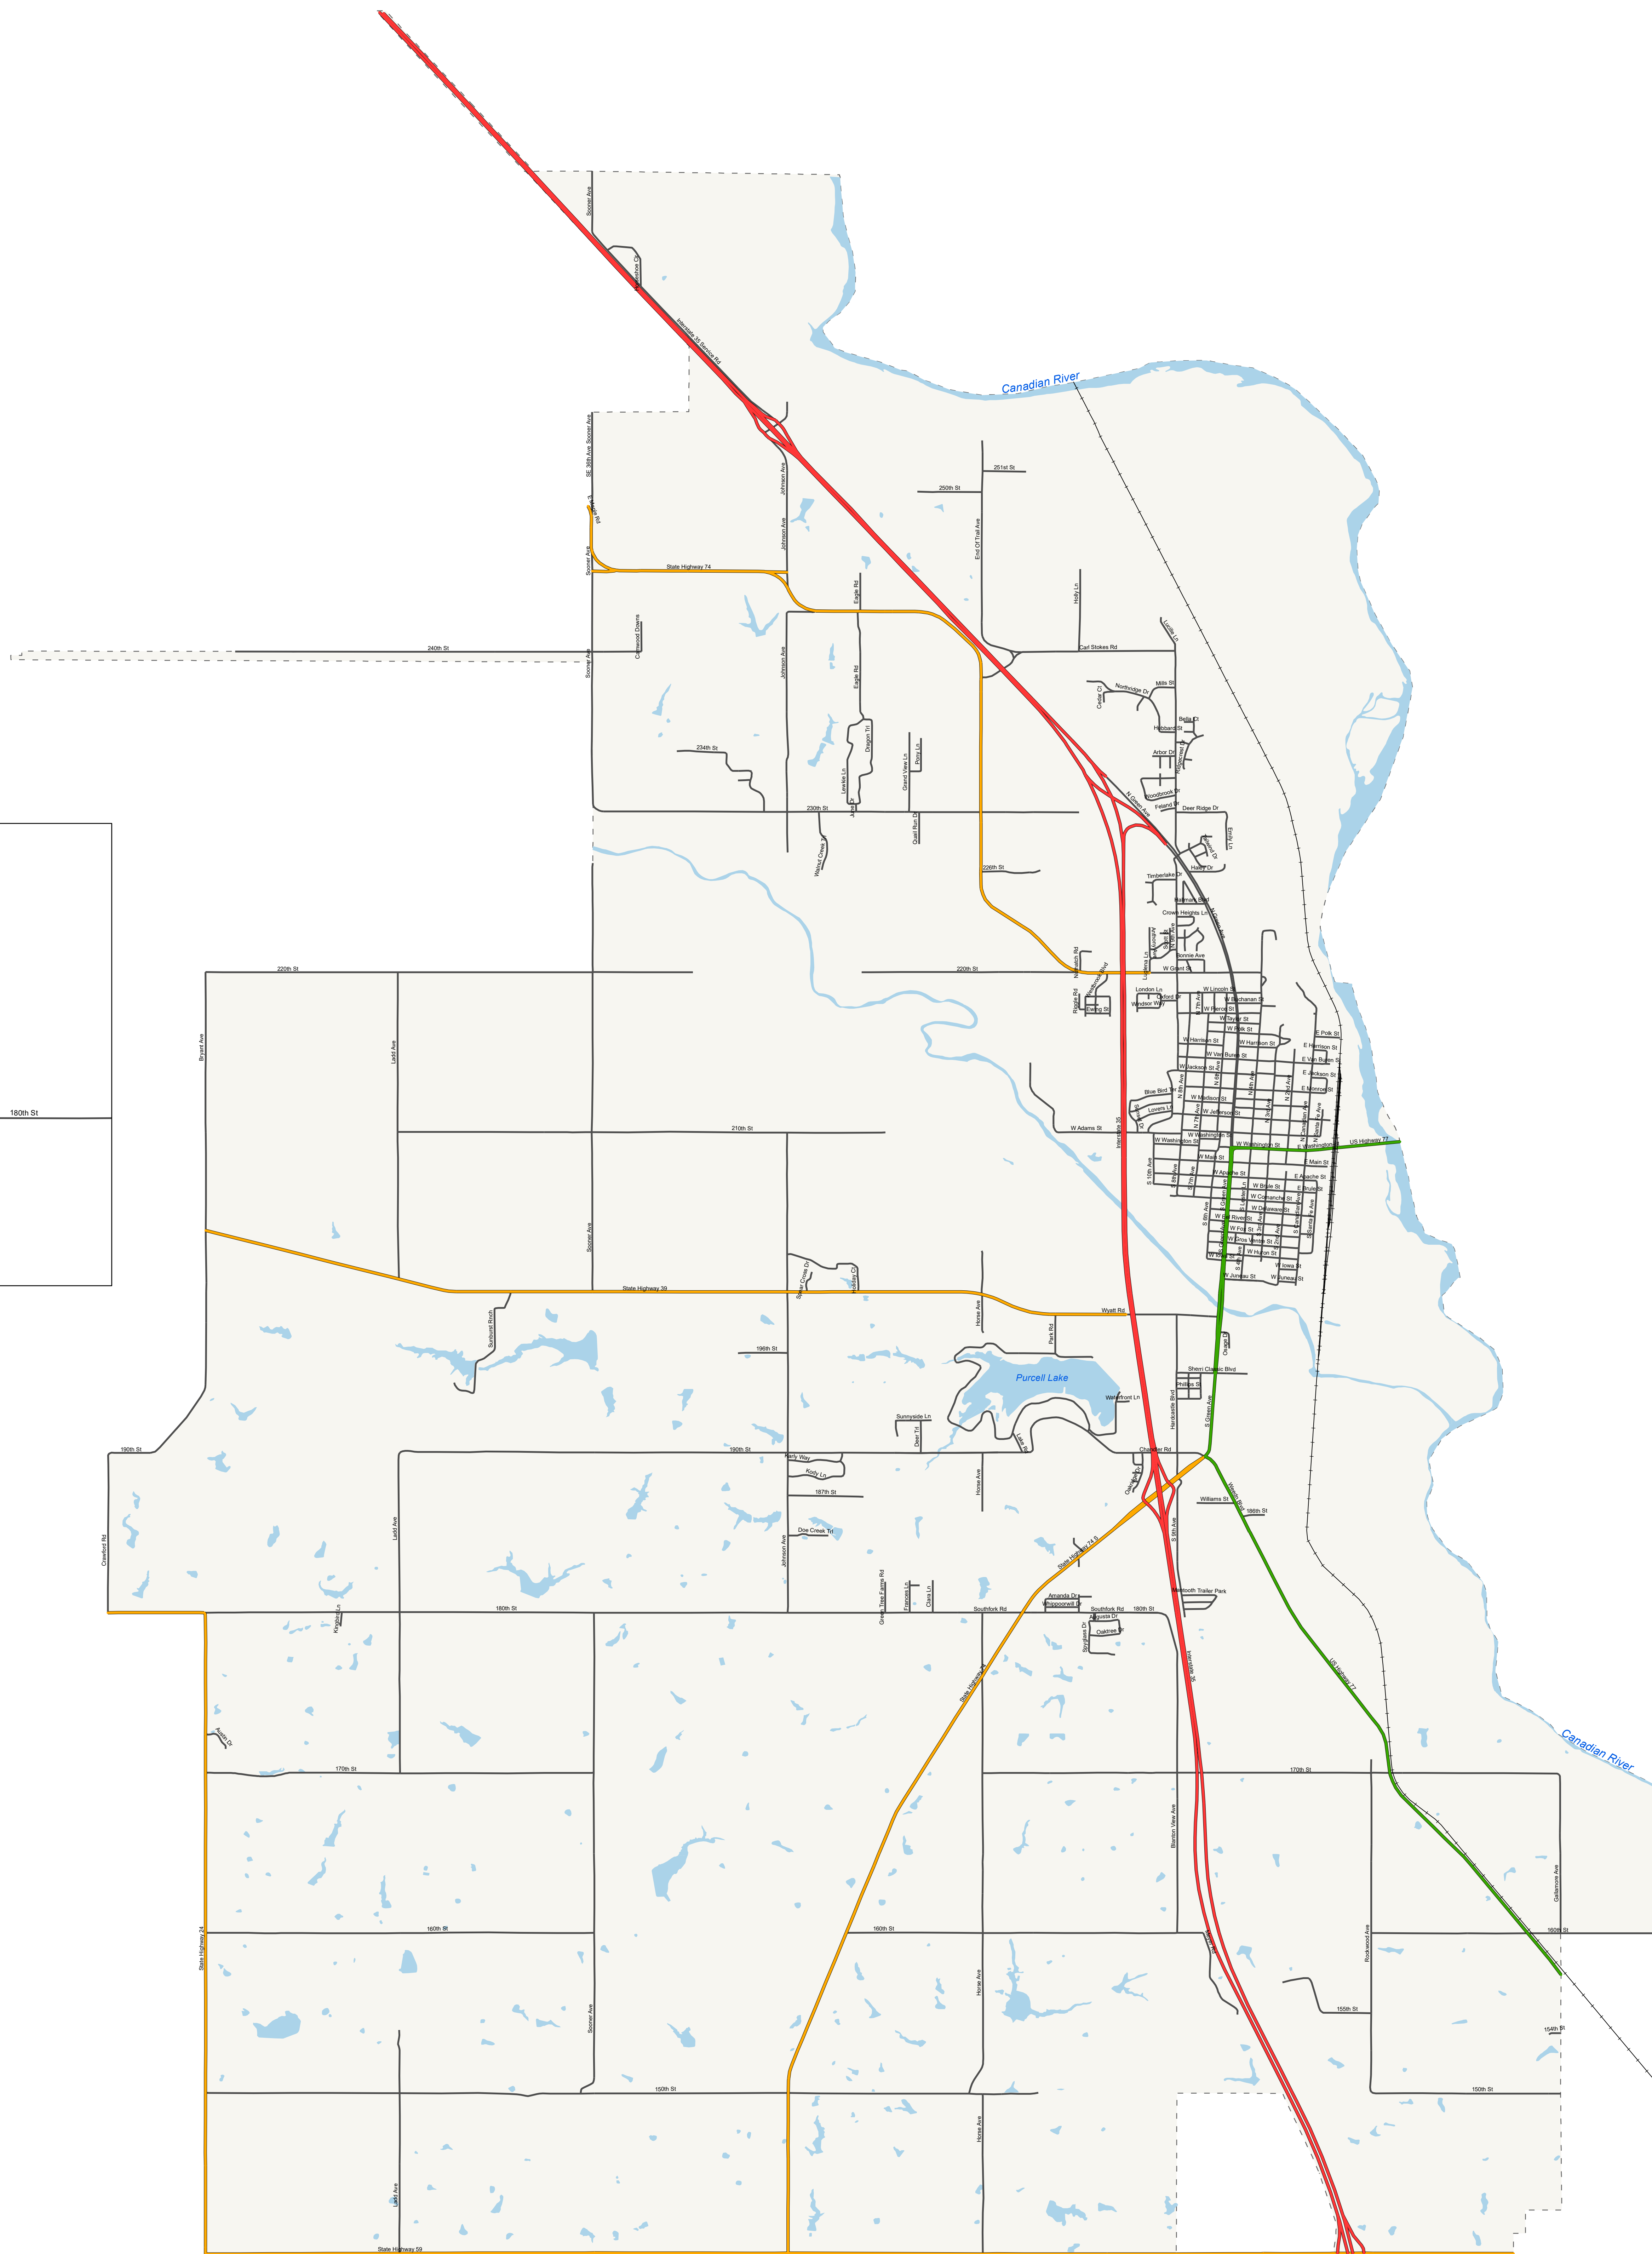

Purcell Fire District

Legend

- INTERSTATE
- US HIGHWAY
- STATE HIGHWAY
- ROAD
- WATER