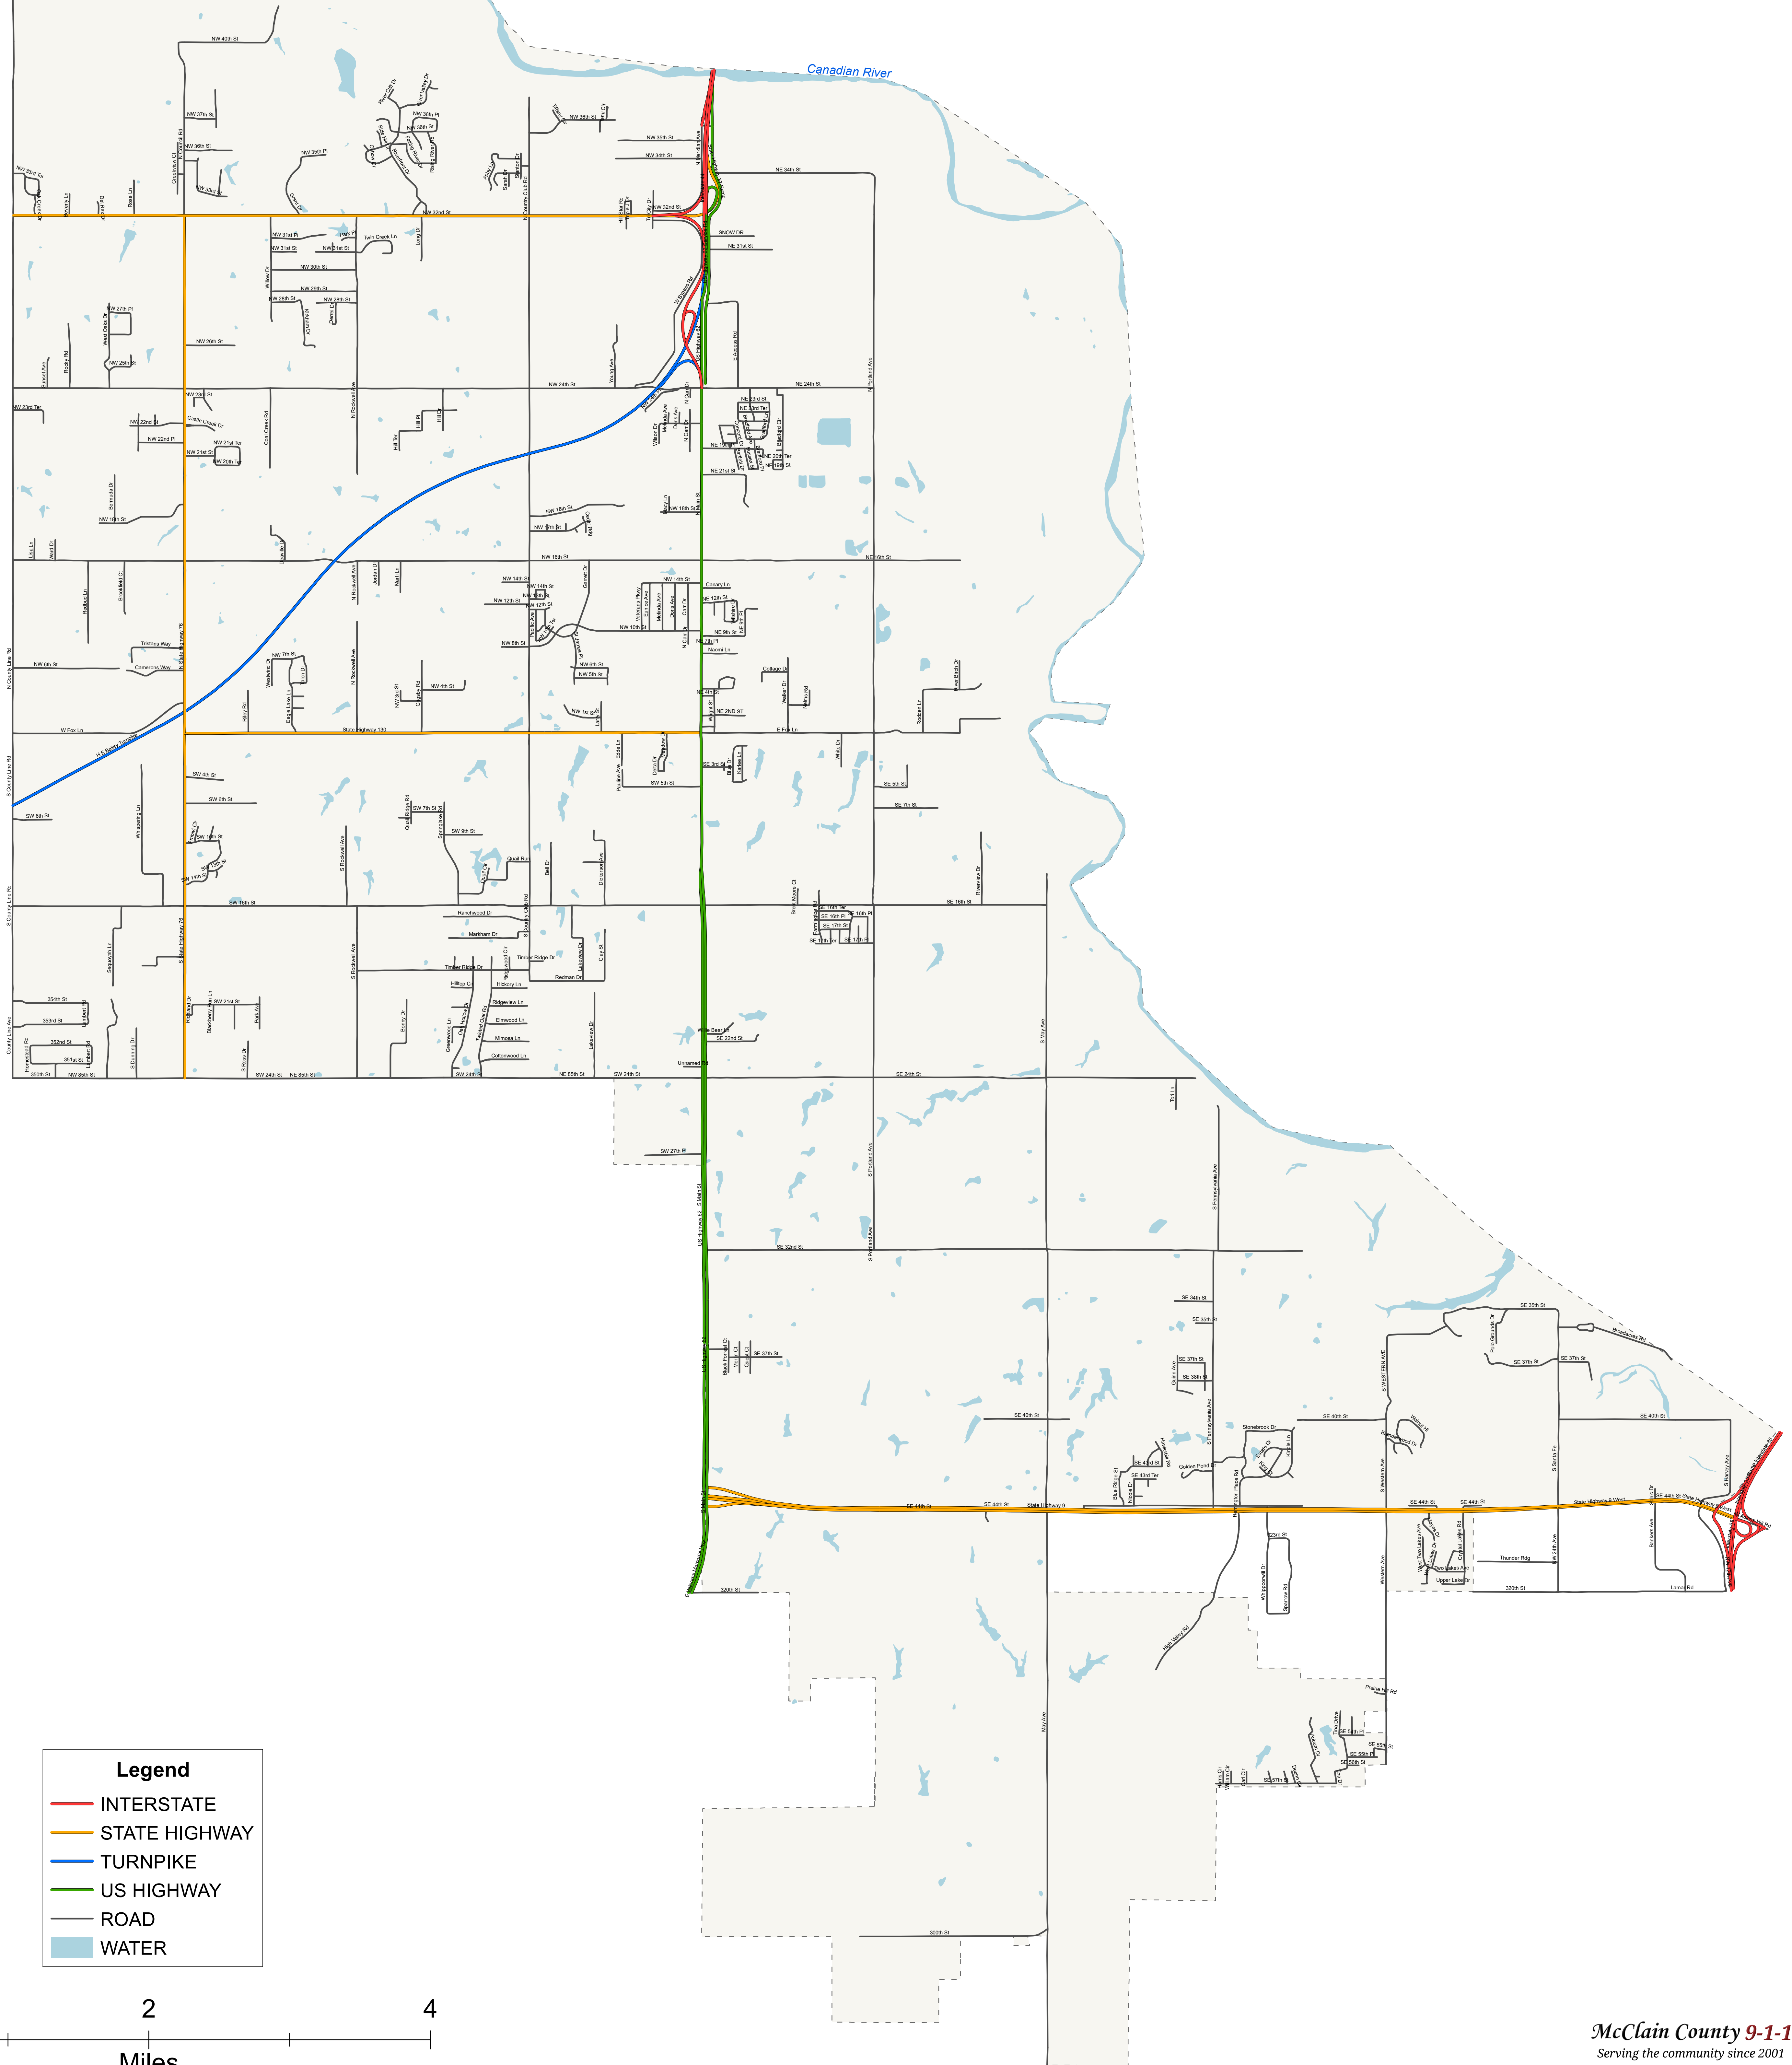

The City of Newcastle, Oklahoma

Legend

- INTERSTATE
- STATE HIGHWAY
- TURNPIKE
- US HIGHWAY
- ROAD
- WATER